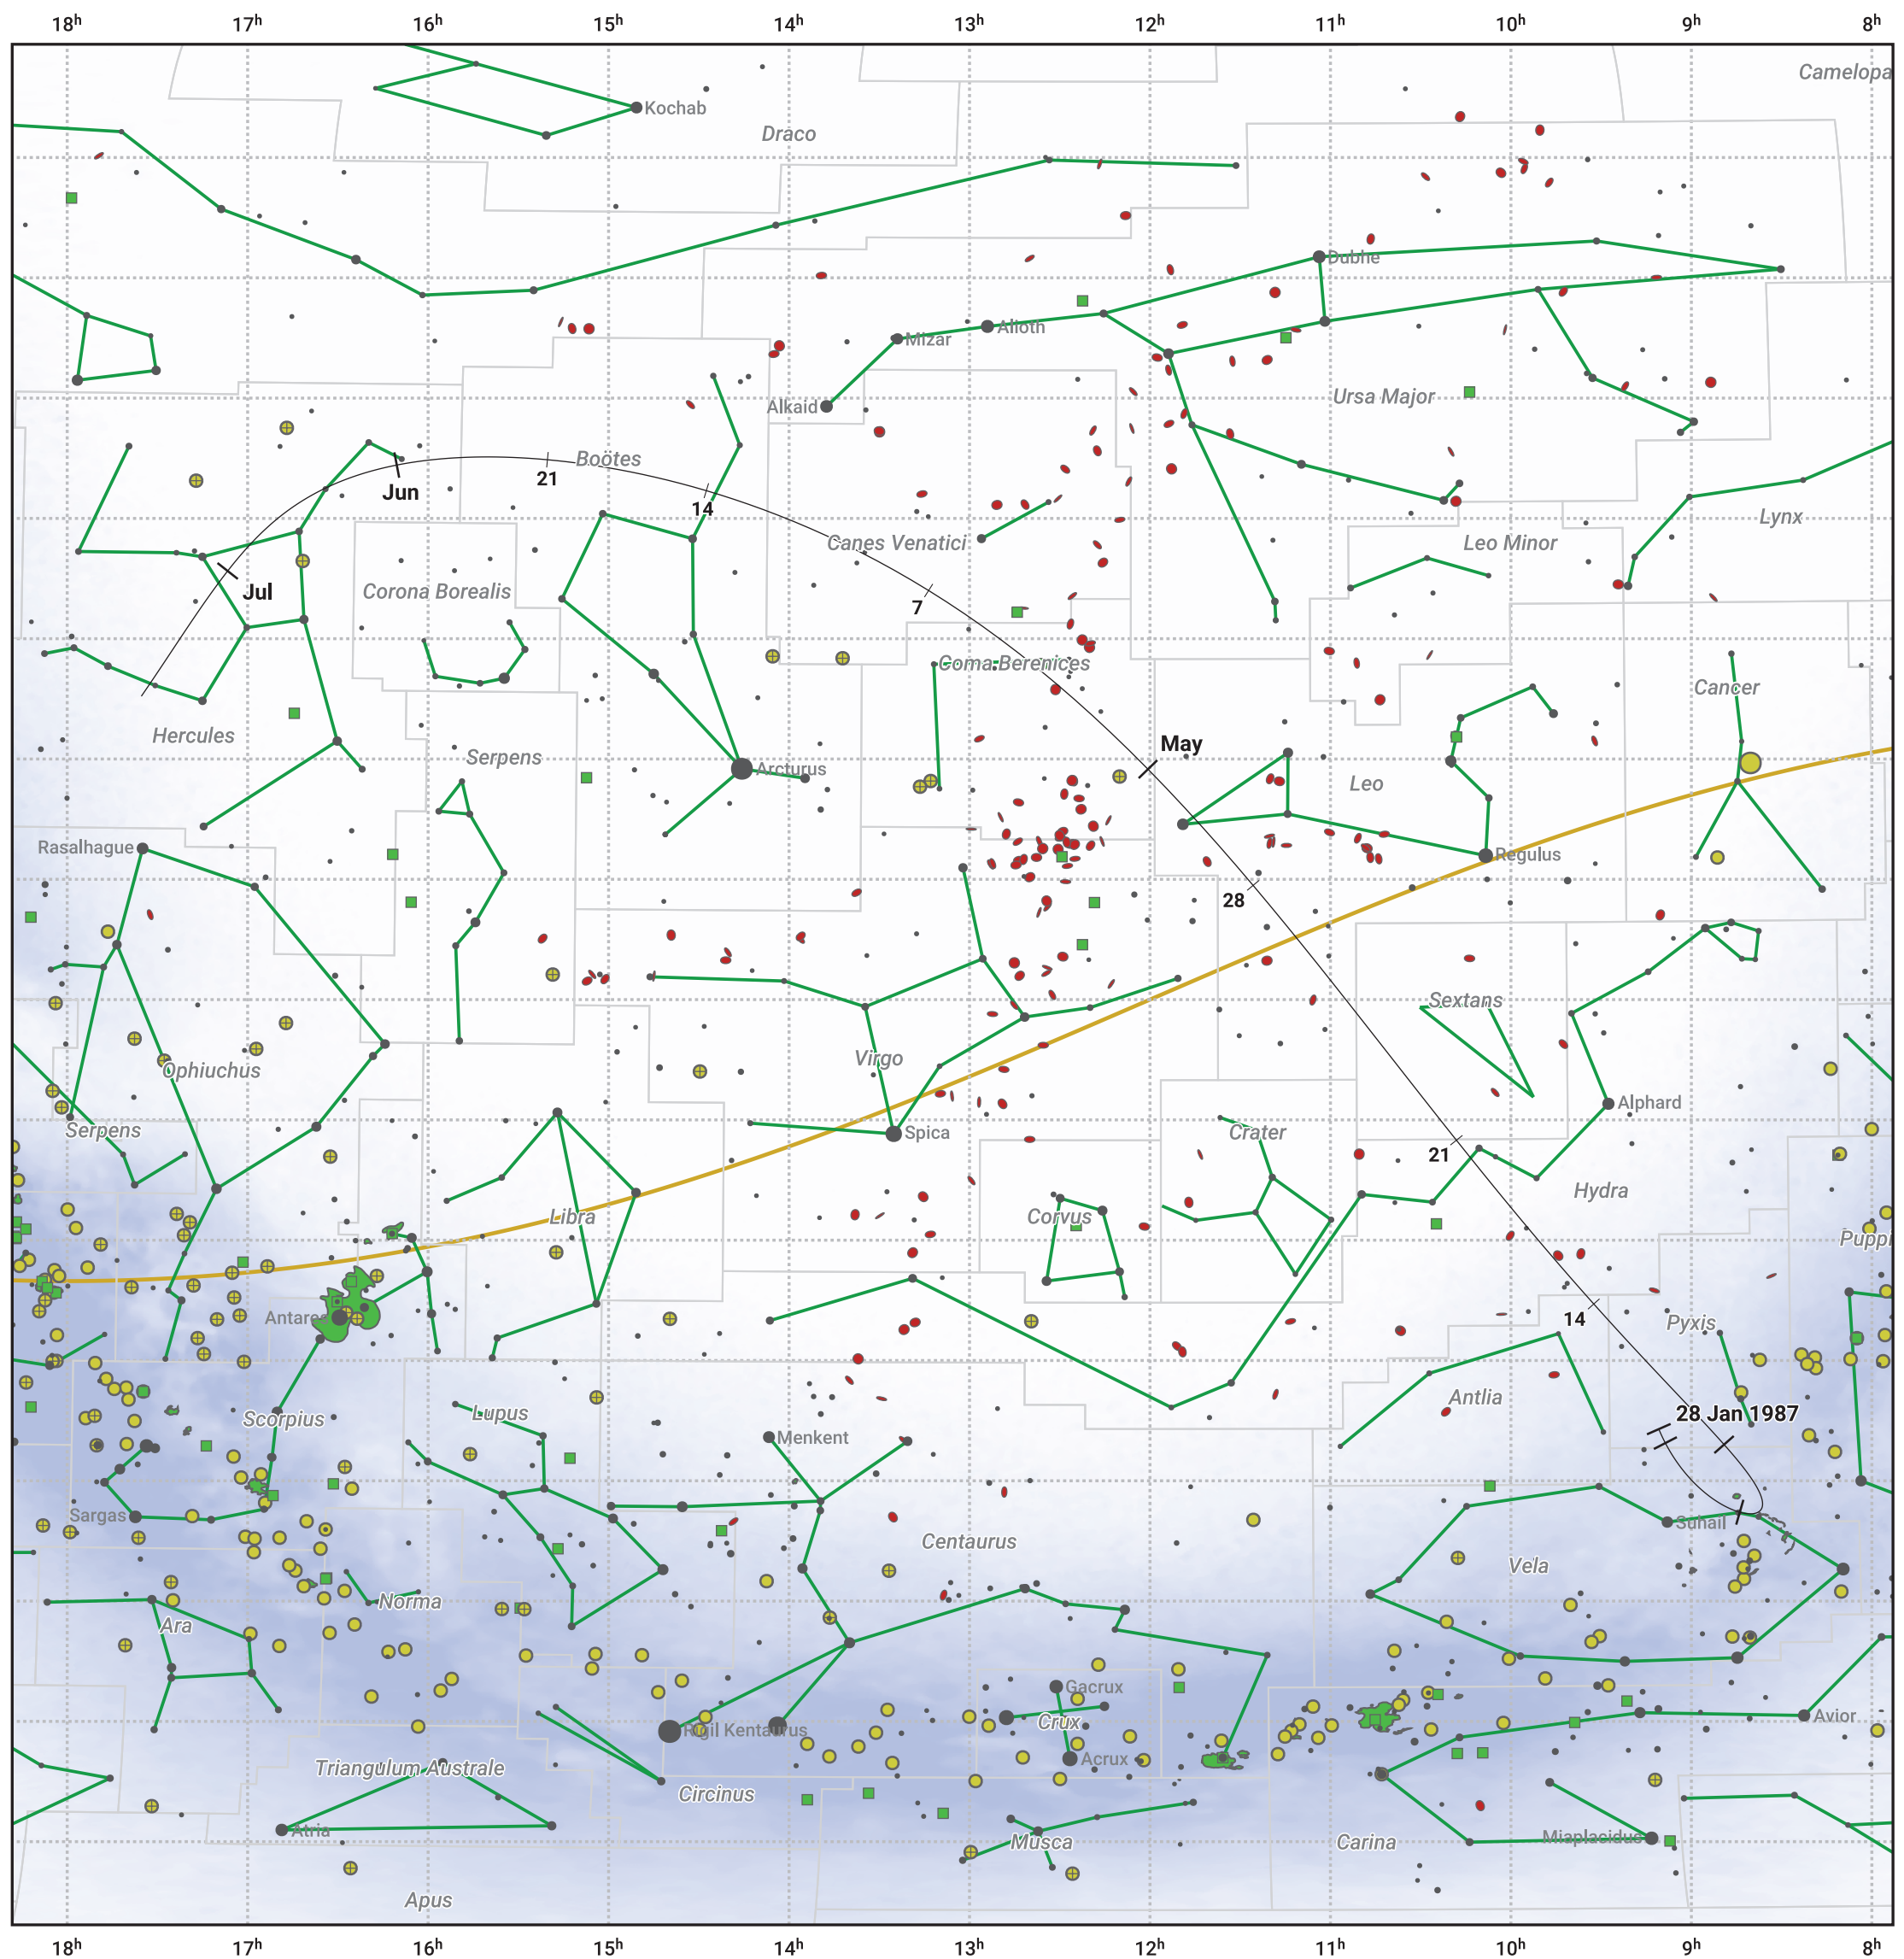

The path of 26P/Grigg-Skjellerup starting on 28 Jan 1987

© Dominic Ford 2011–2024. Date markers placed at midnight UTC. Downloaded from <https://in-the-sky.org>

Magnitude scale: 5.0 4.0 3.0 2.0 1.0 0.0 -1.0

Ecliptic Plane

Galaxy Bright nebula Open cluster Globular cluster

Date	Mag
1987 Feb 16	12.6
1987 Mar 1	11.8
1987 Mar 5	11.5
1987 Mar 22	10.4
1987 Apr 4	9.4
1987 Apr 16	8.3
1987 May 1	7.6
1987 May 23	9.4
1987 Jun 5	10.4
1987 Jun 20	11.5
1987 Jul 1	12.1
1987 Jul 7	12.5
1987 Jul 25	13.5