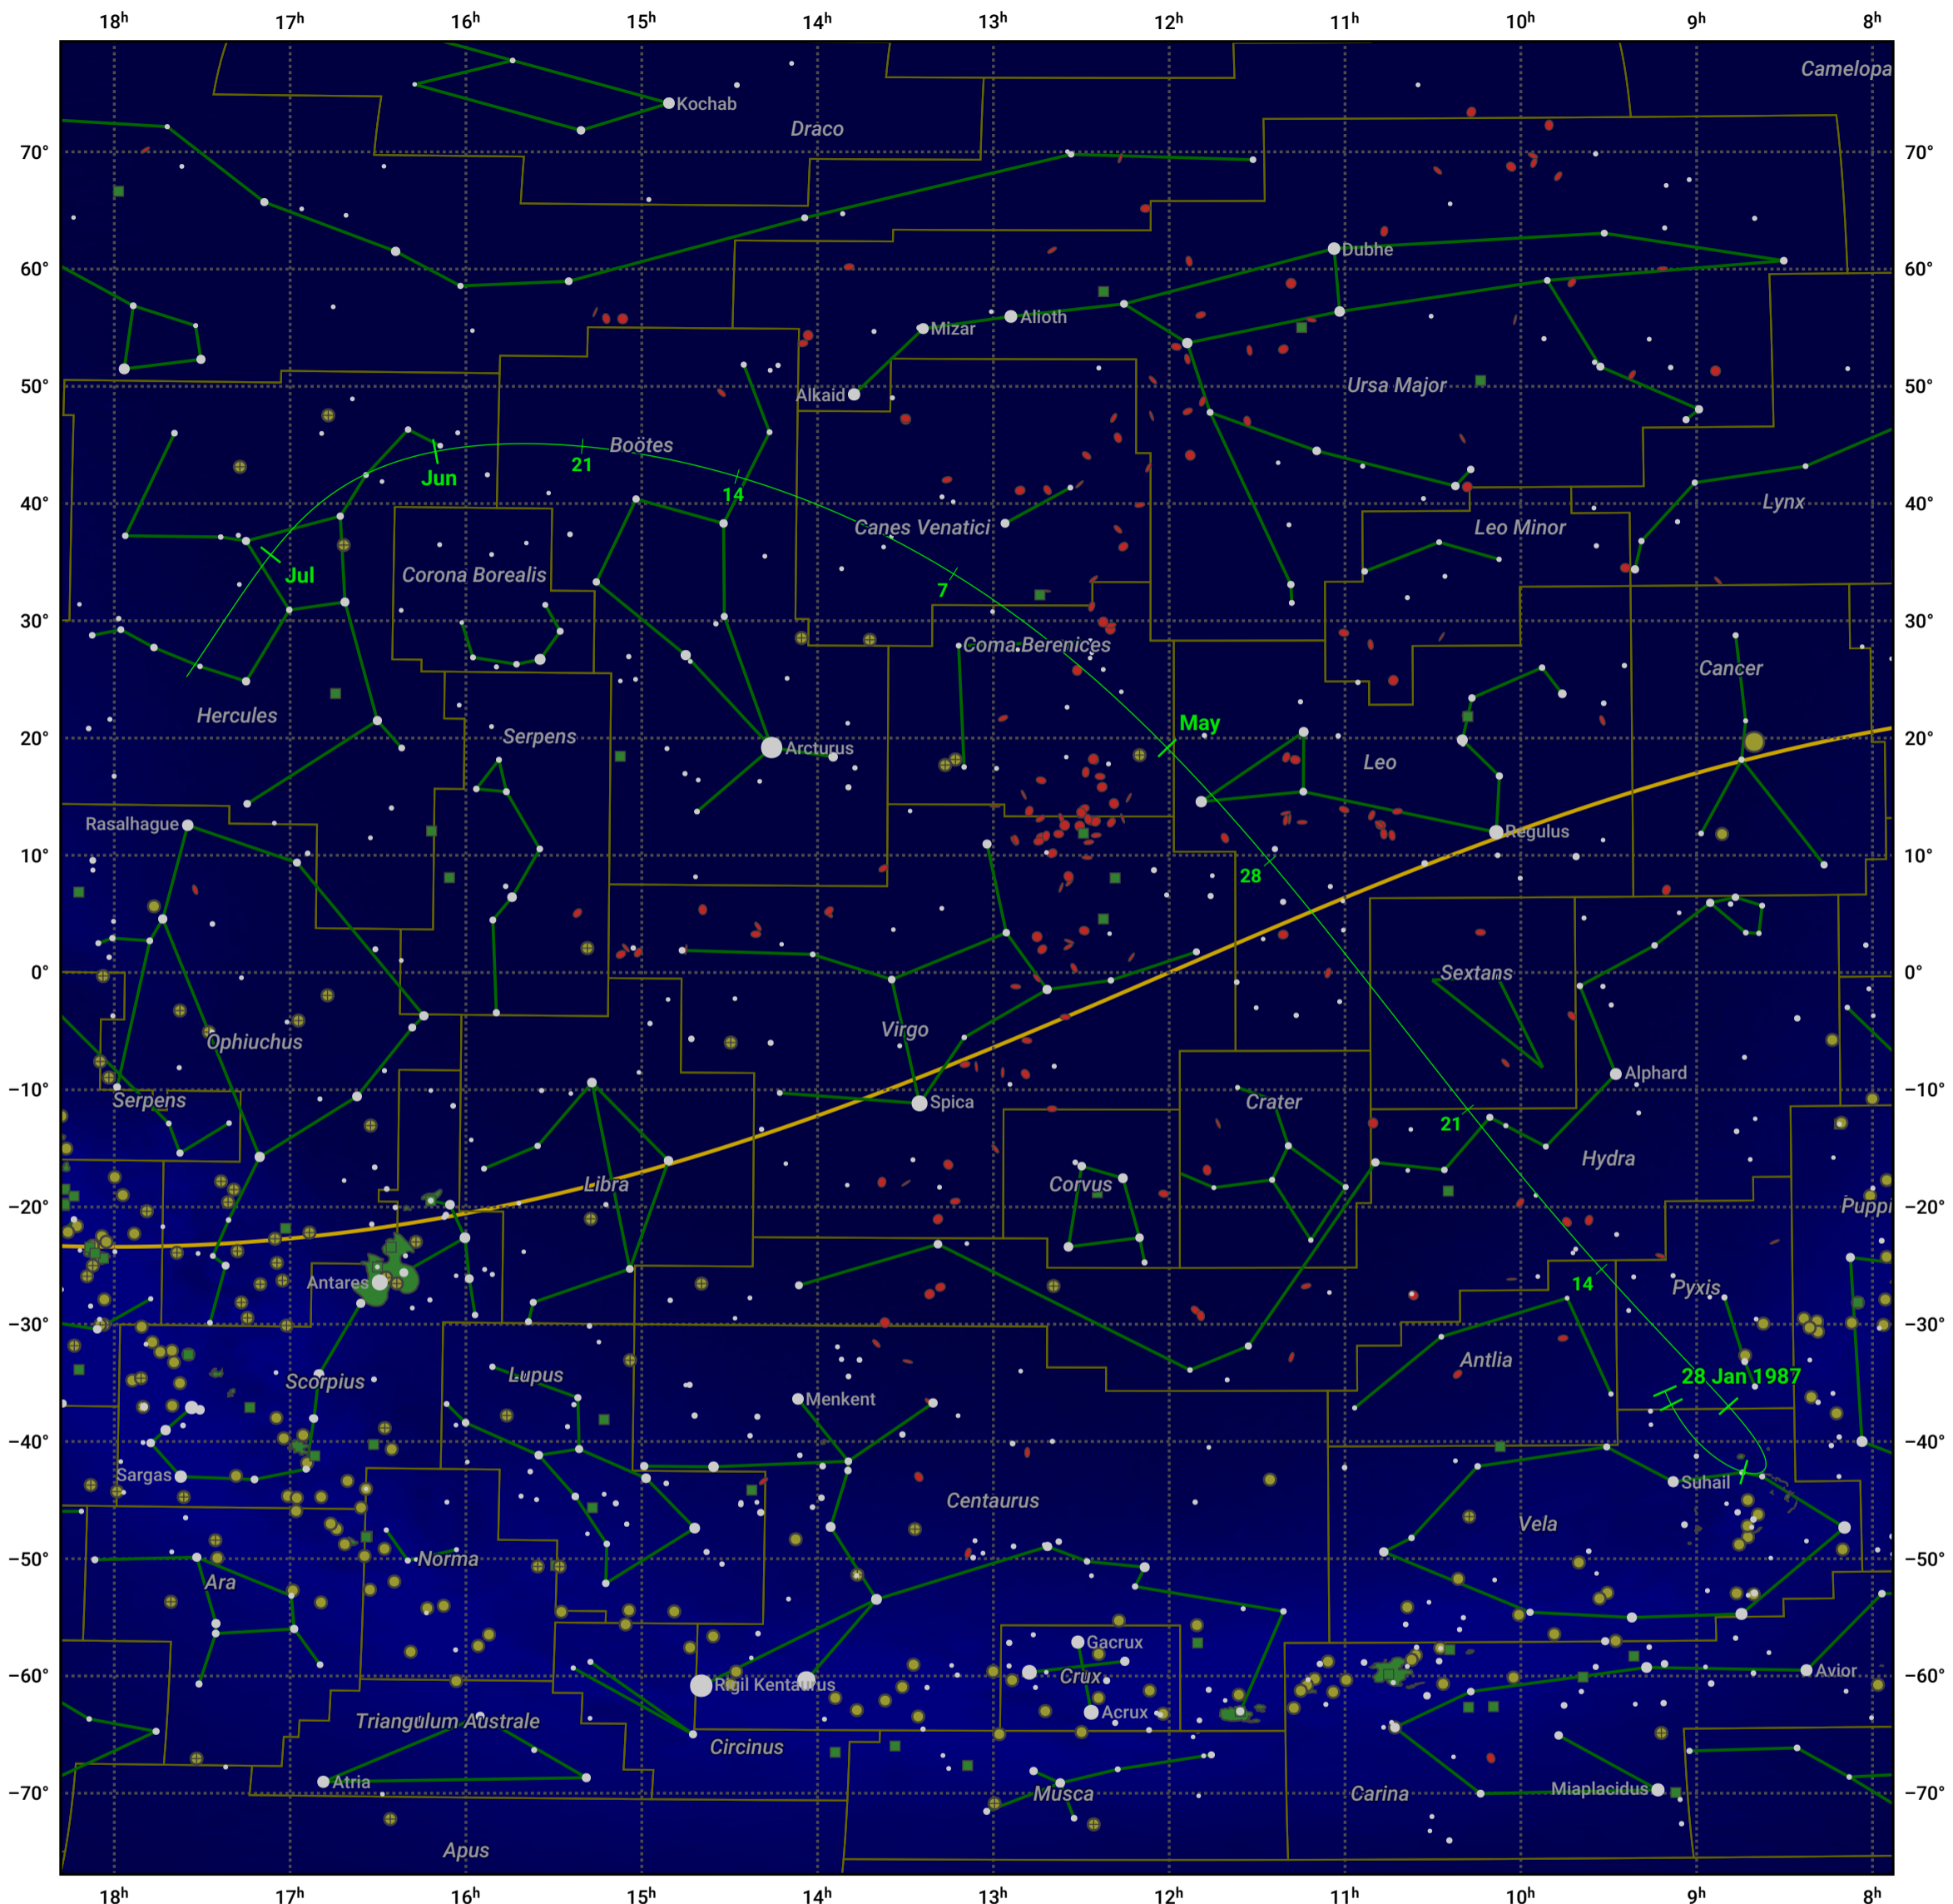

# The path of 26P/Grigg-Skjellerup starting on 28 Jan 1987

© Dominic Ford 2011–2024. Date markers placed at midnight UTC. Downloaded from <https://in-the-sky.org>

Magnitude scale:  5.0  4.0  3.0  2.0  1.0  0.0  -1.0

— Ecliptic Plane

Galaxy   
  Bright nebula   
  Open cluster   
  Globular cluster

Date	Mag
1987 Feb 16	12.6
1987 Mar 1	11.8
1987 Mar 5	11.5
1987 Mar 22	10.4
1987 Apr 4	9.4
1987 Apr 16	8.3
1987 May 1	7.6
1987 May 23	9.4
1987 Jun 5	10.4
1987 Jun 20	11.5
1987 Jul 1	12.1
1987 Jul 7	12.5
1987 Jul 25	13.5