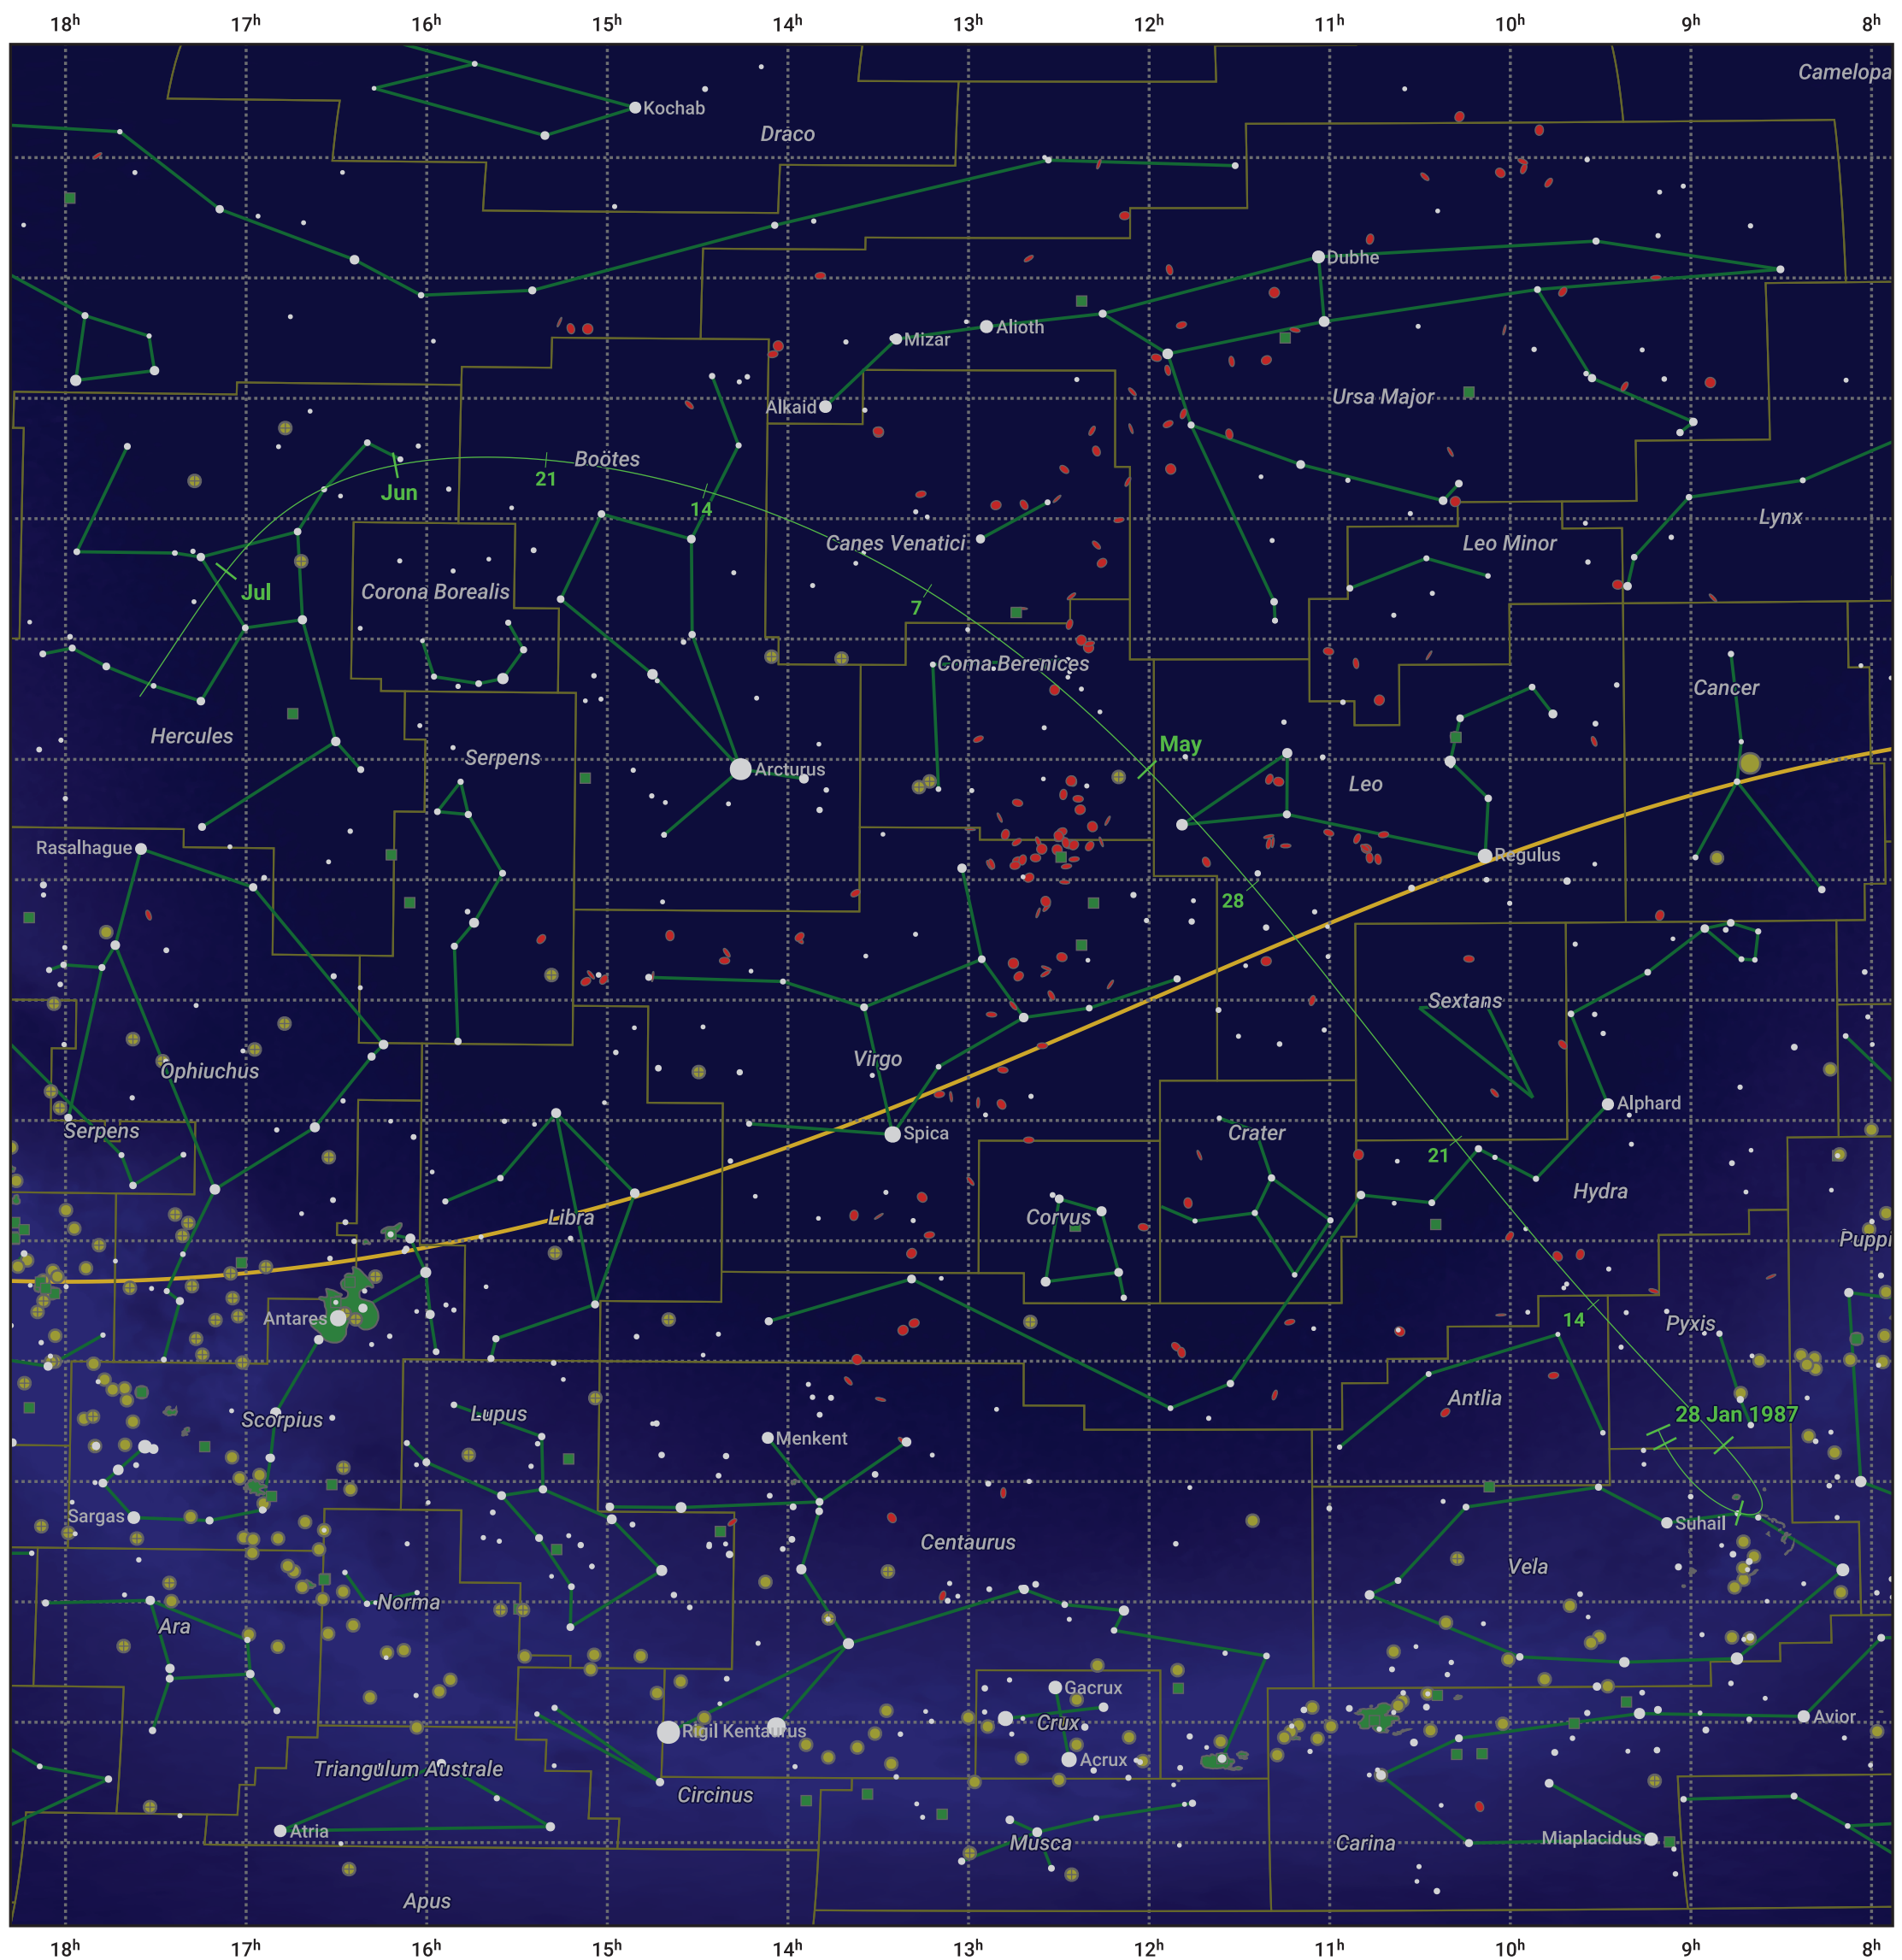

The path of 26P/Grigg-Skjellerup starting on 28 Jan 1987

© Dominic Ford 2011–2024. Date markers placed at midnight UTC. Downloaded from <https://in-the-sky.org>

Magnitude scale: ● 5.0 ● 4.0 ● 3.0 ● 2.0 ● 1.0 ● 0.0 ● -1.0

— Ecliptic Plane

● Galaxy ■ Bright nebula ● Open cluster ● Globular cluster

Date	Mag
1987 Feb 16	12.6
1987 Mar 1	11.8
1987 Mar 5	11.5
1987 Mar 22	10.4
1987 Apr 4	9.4
1987 Apr 16	8.3
1987 May 1	7.6
1987 May 23	9.4
1987 Jun 5	10.4
1987 Jun 20	11.5
1987 Jul 1	12.1
1987 Jul 7	12.5
1987 Jul 25	13.5