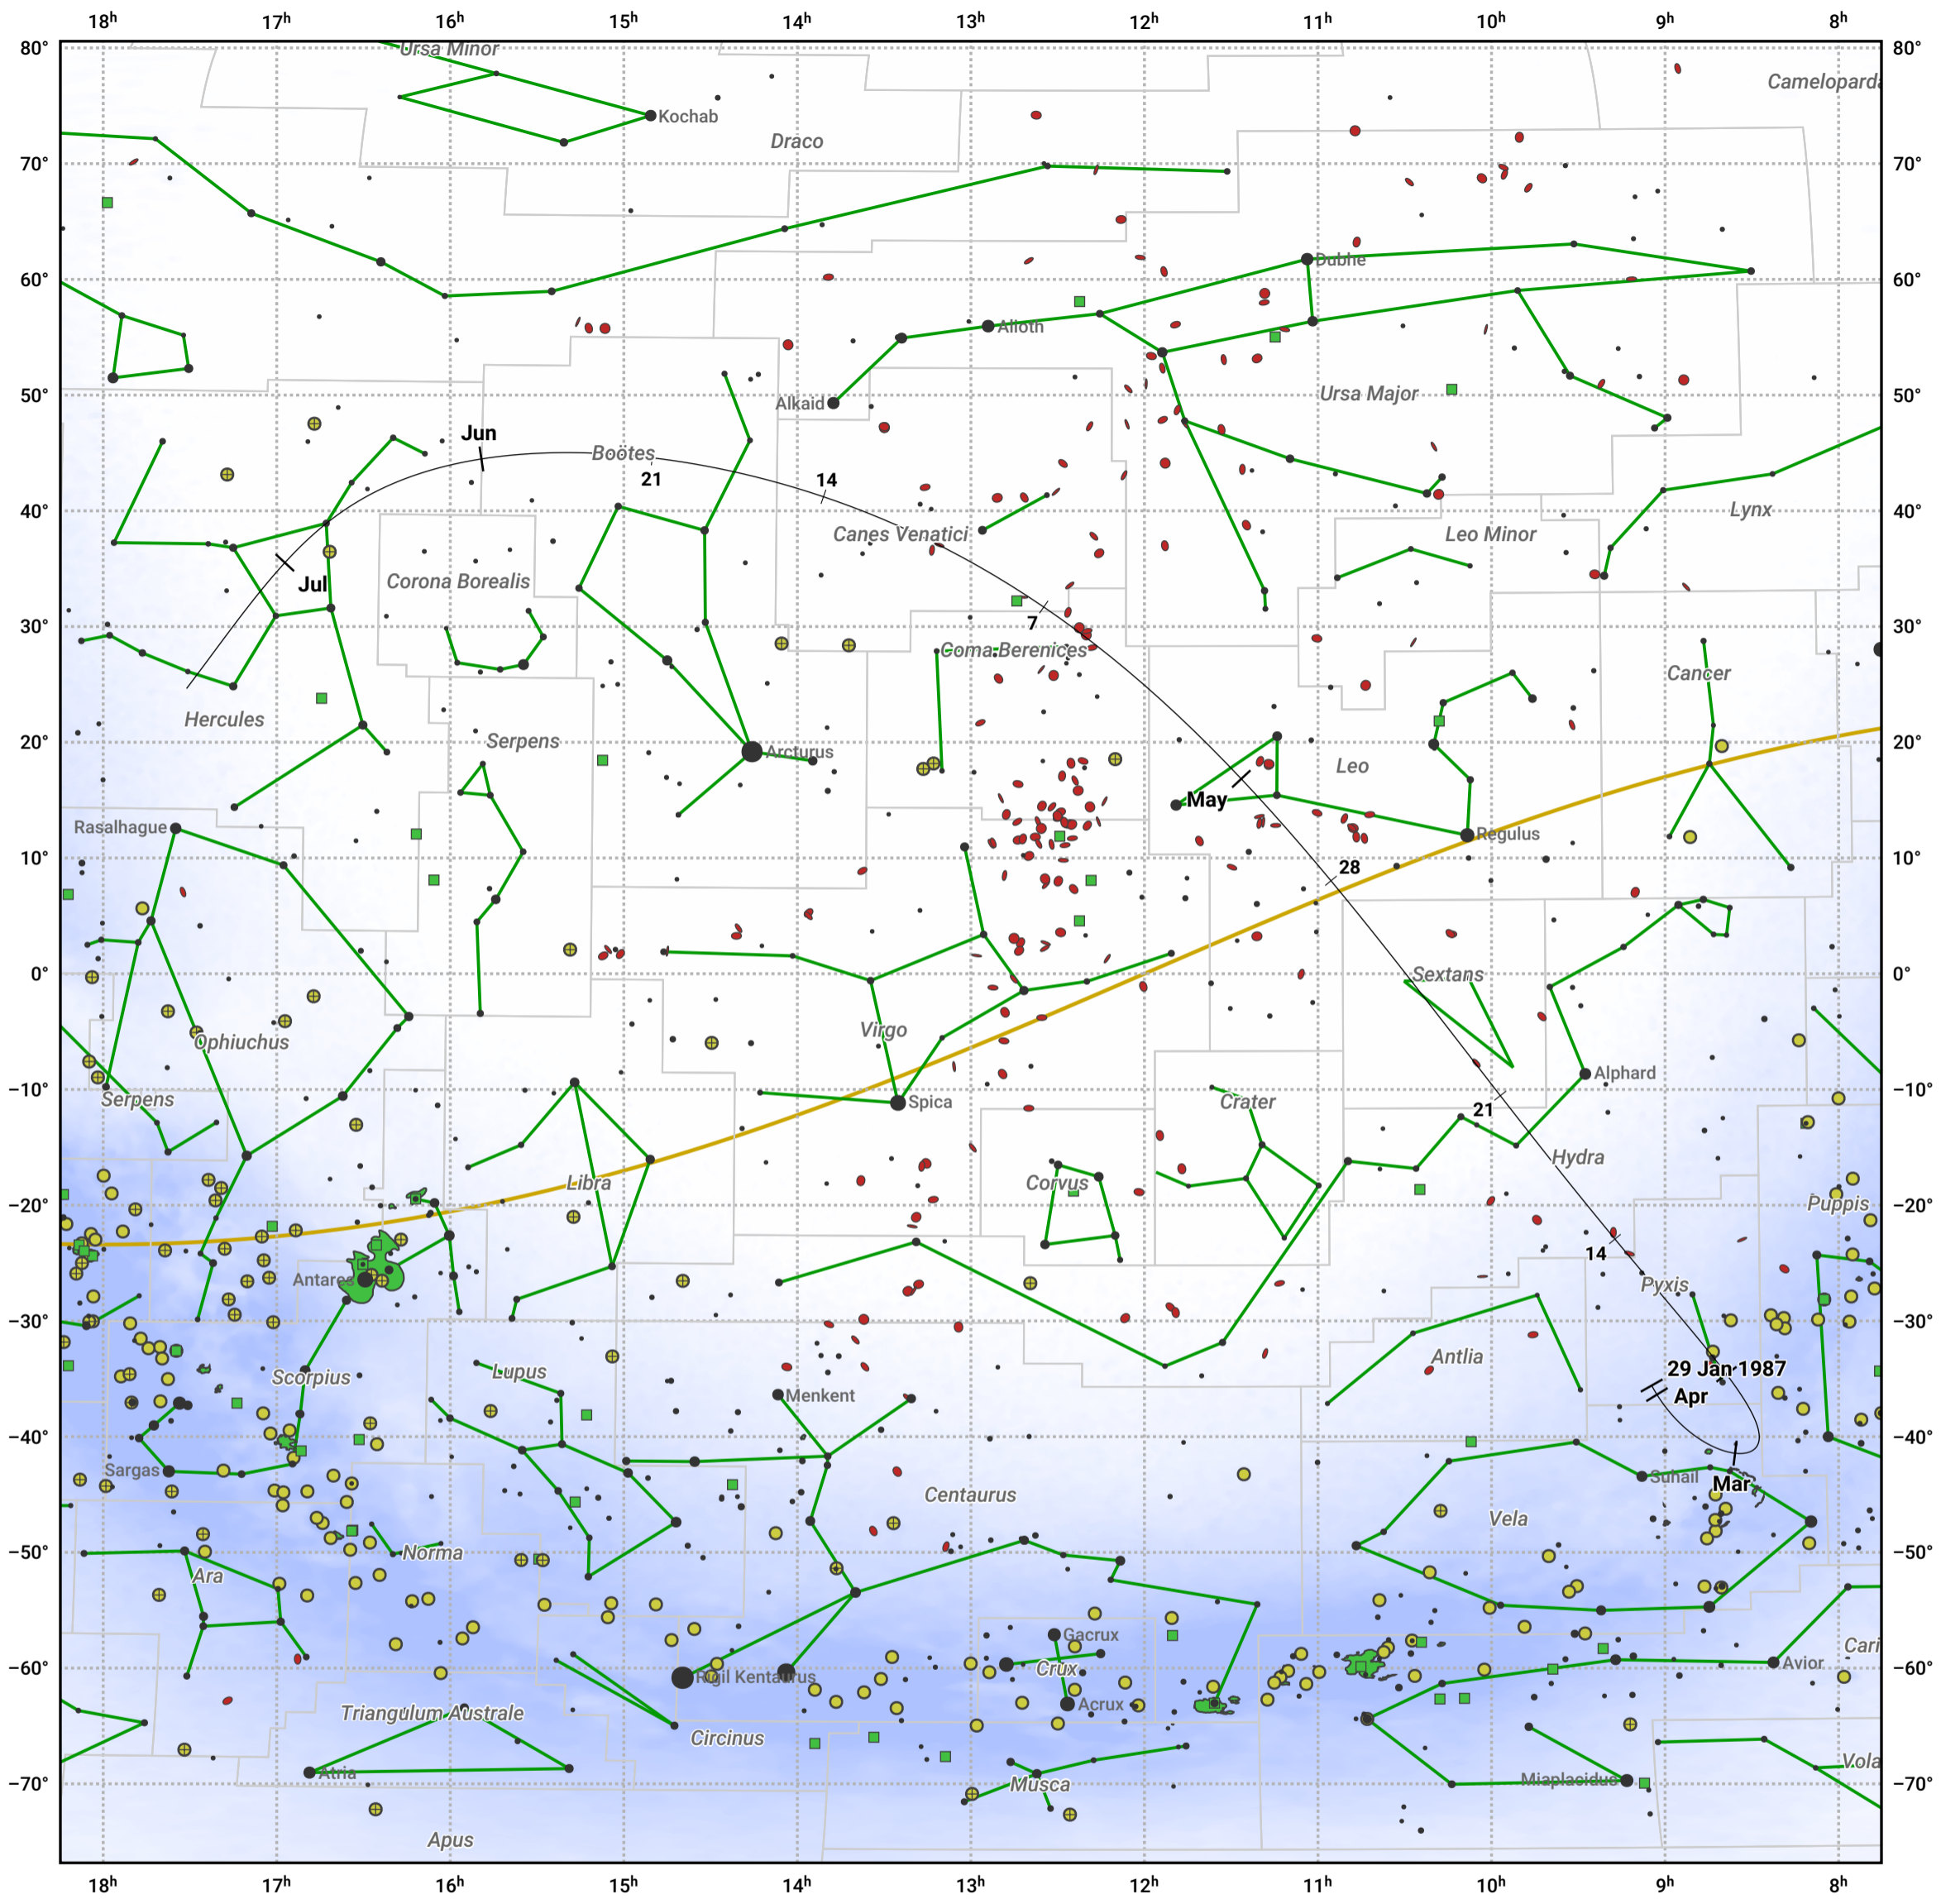

The path of 26P/Grigg-Skjellerup starting on 29 Jan 1987

© Dominic Ford 2011–2024. Date markers placed at midnight UTC. Downloaded from <https://in-the-sky.org>

Magnitude scale: ● -5.0 ● -4.0 ● -3.0 ● -2.0 ● -1.0 ● 0.0 ● -1.0

— Ecliptic Plane

● Galaxy ■ Bright nebula ● Open cluster ⊕ Globular cluster

Date	Mag
1987 Feb 17	12.6
1987 Mar 1	11.9
1987 Mar 6	11.6
1987 Mar 22	10.5
1987 Apr 5	9.5
1987 Apr 18	8.4
1987 May 1	7.8
1987 May 24	9.5
1987 Jun 7	10.5
1987 Jun 22	11.5
1987 Jul 1	12.1
1987 Jul 9	12.6
1987 Jul 27	13.6