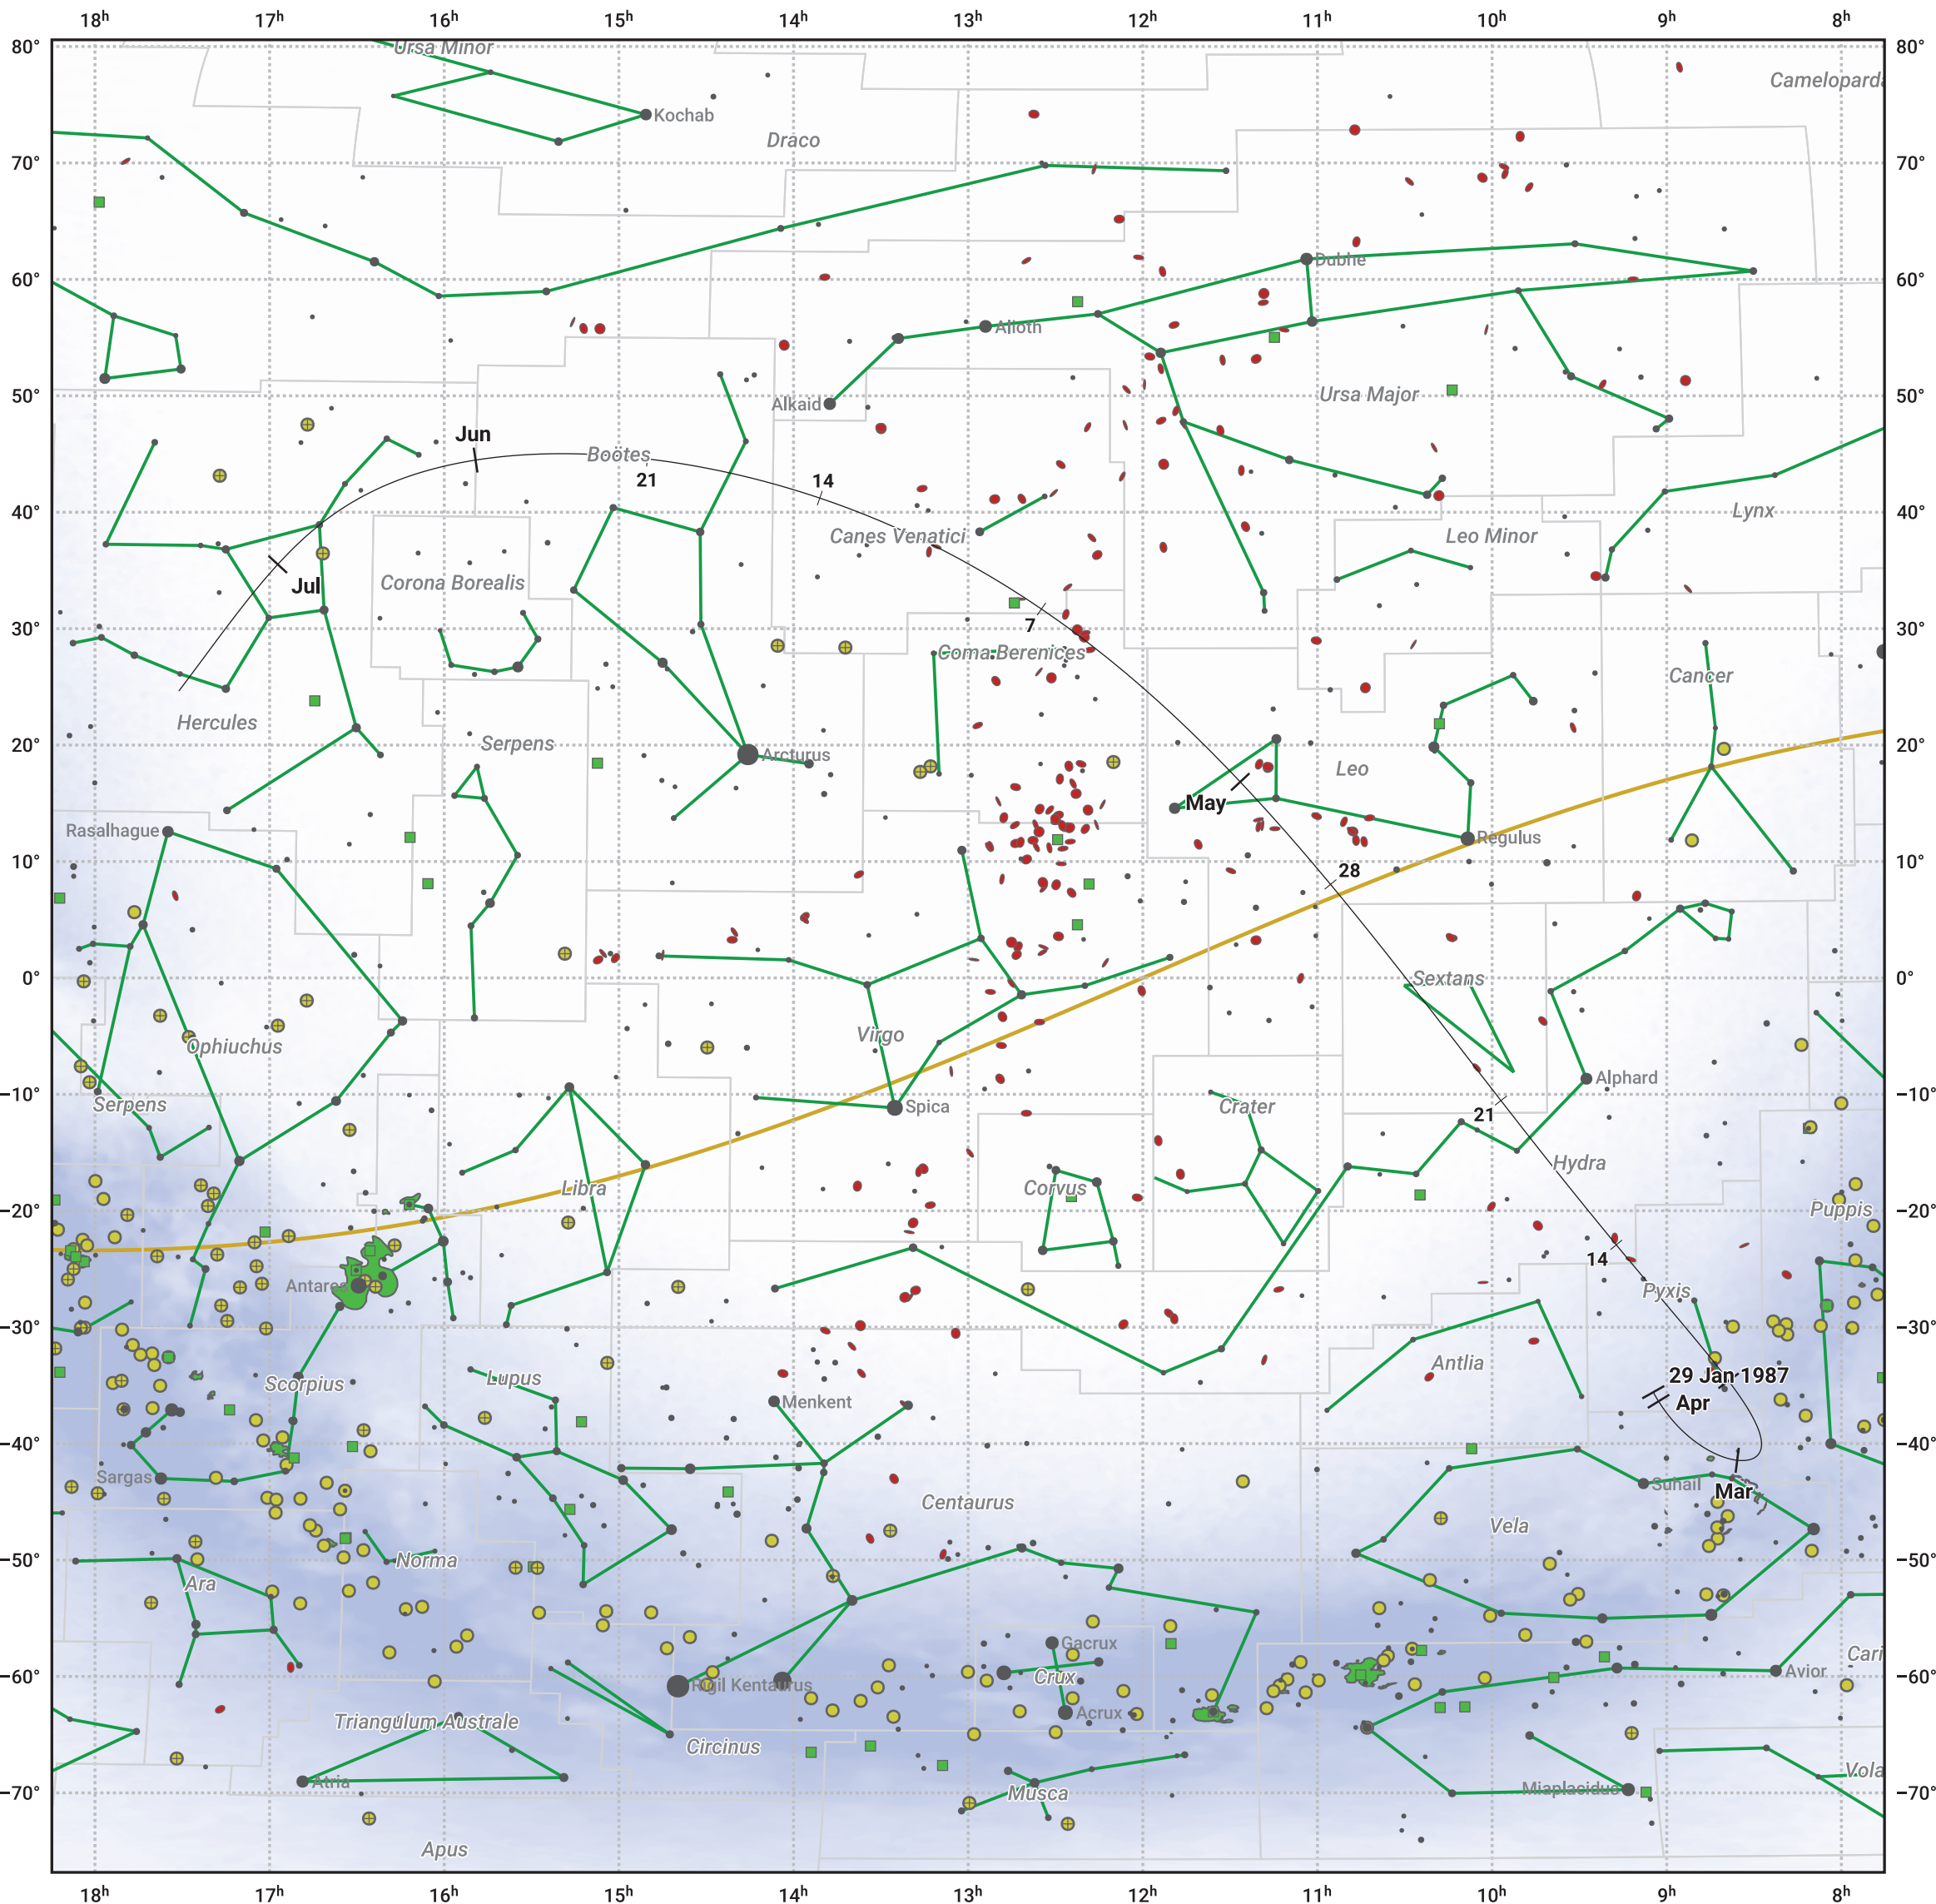

The path of 26P/Grigg-Skjellerup starting on 29 Jan 1987

© Dominic Ford 2011–2024. Date markers placed at midnight UTC. Downloaded from <https://in-the-sky.org>

Magnitude scale: 5.0 4.0 3.0 2.0 1.0 0.0 -1.0

Ecliptic Plane

Galaxy Bright nebula Open cluster Globular cluster

Date	Mag
1987 Feb 17	12.6
1987 Mar 1	11.9
1987 Mar 6	11.6
1987 Mar 22	10.5
1987 Apr 5	9.5
1987 Apr 18	8.4
1987 May 1	7.8
1987 May 24	9.5
1987 Jun 7	10.5
1987 Jun 22	11.5
1987 Jul 1	12.1
1987 Jul 9	12.6
1987 Jul 27	13.6