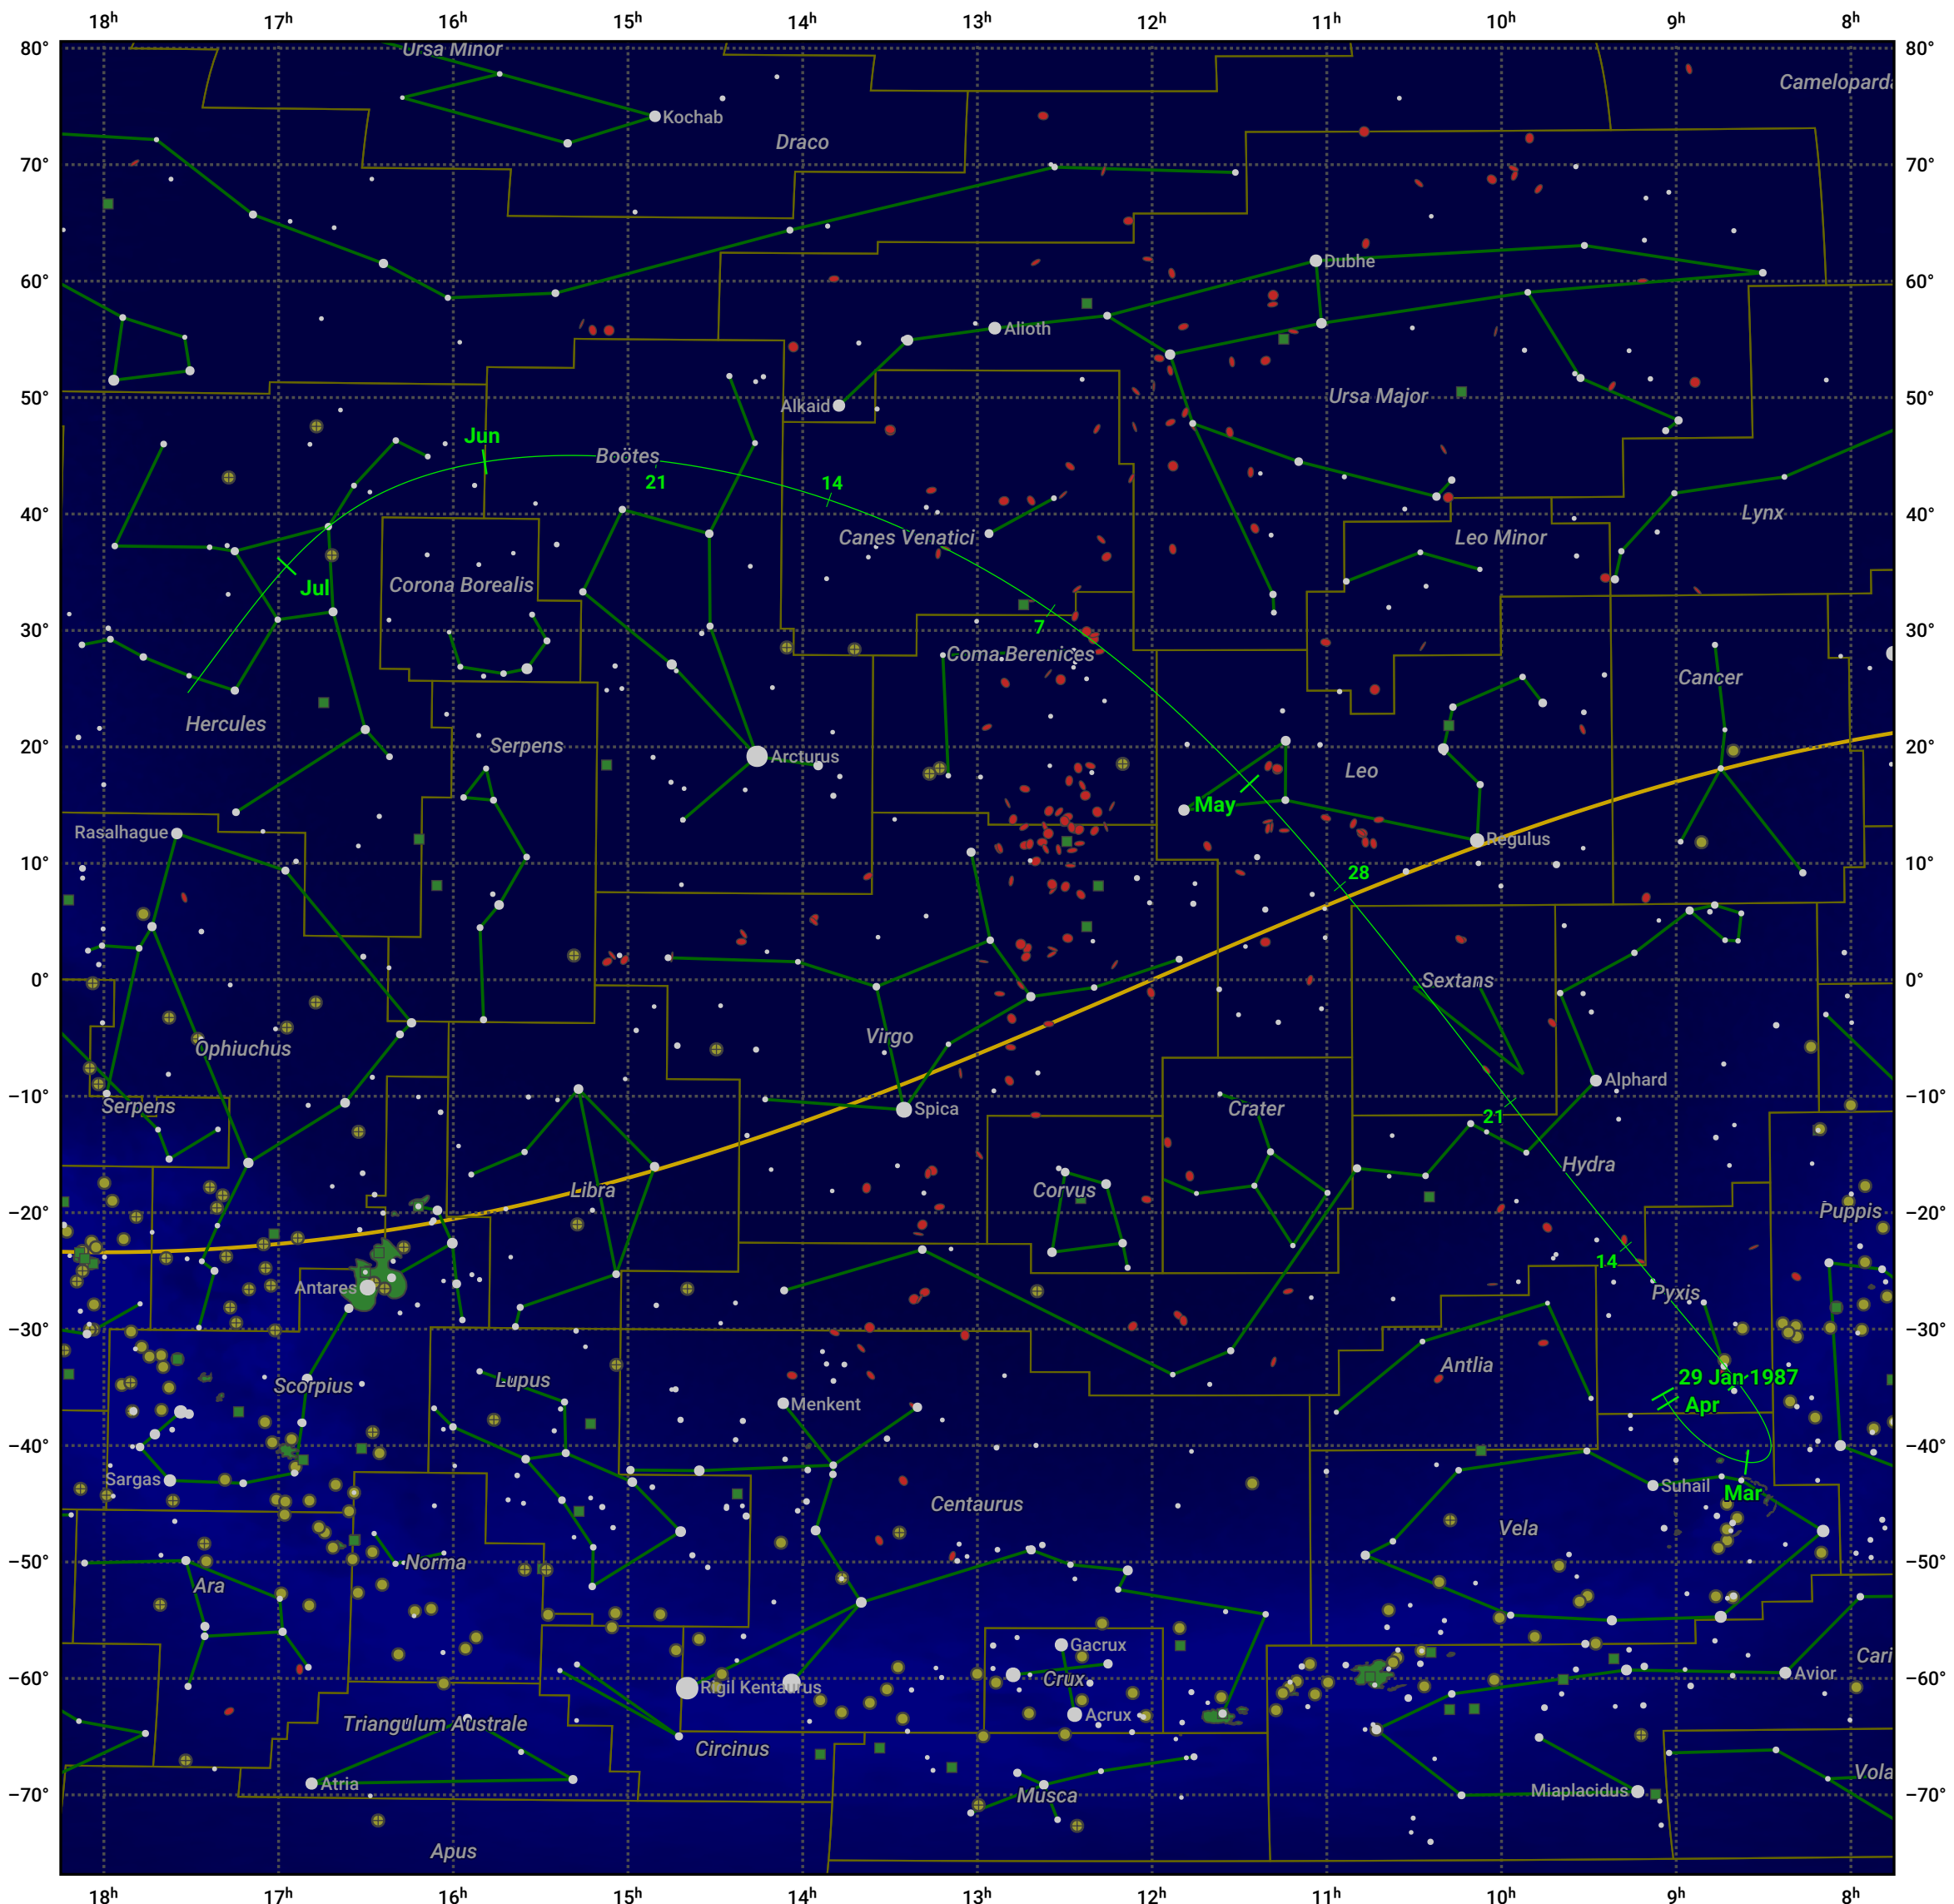

# The path of 26P/Grigg-Skjellerup starting on 29 Jan 1987

© Dominic Ford 2011–2024. Date markers placed at midnight UTC. Downloaded from <https://in-the-sky.org>

Magnitude scale: • 5.0 • 4.0 • 3.0 • 2.0 • 1.0 • 0.0 • -1.0

— Ecliptic Plane

● Galaxy ■ Bright nebula ● Open cluster ⊕ Globular cluster

Date	Mag
1987 Feb 17	12.6
1987 Mar 1	11.9
1987 Mar 6	11.6
1987 Mar 22	10.5
1987 Apr 5	9.5
1987 Apr 18	8.4
1987 May 1	7.8
1987 May 24	9.5
1987 Jun 7	10.5
1987 Jun 22	11.5
1987 Jul 1	12.1
1987 Jul 9	12.6
1987 Jul 27	13.6