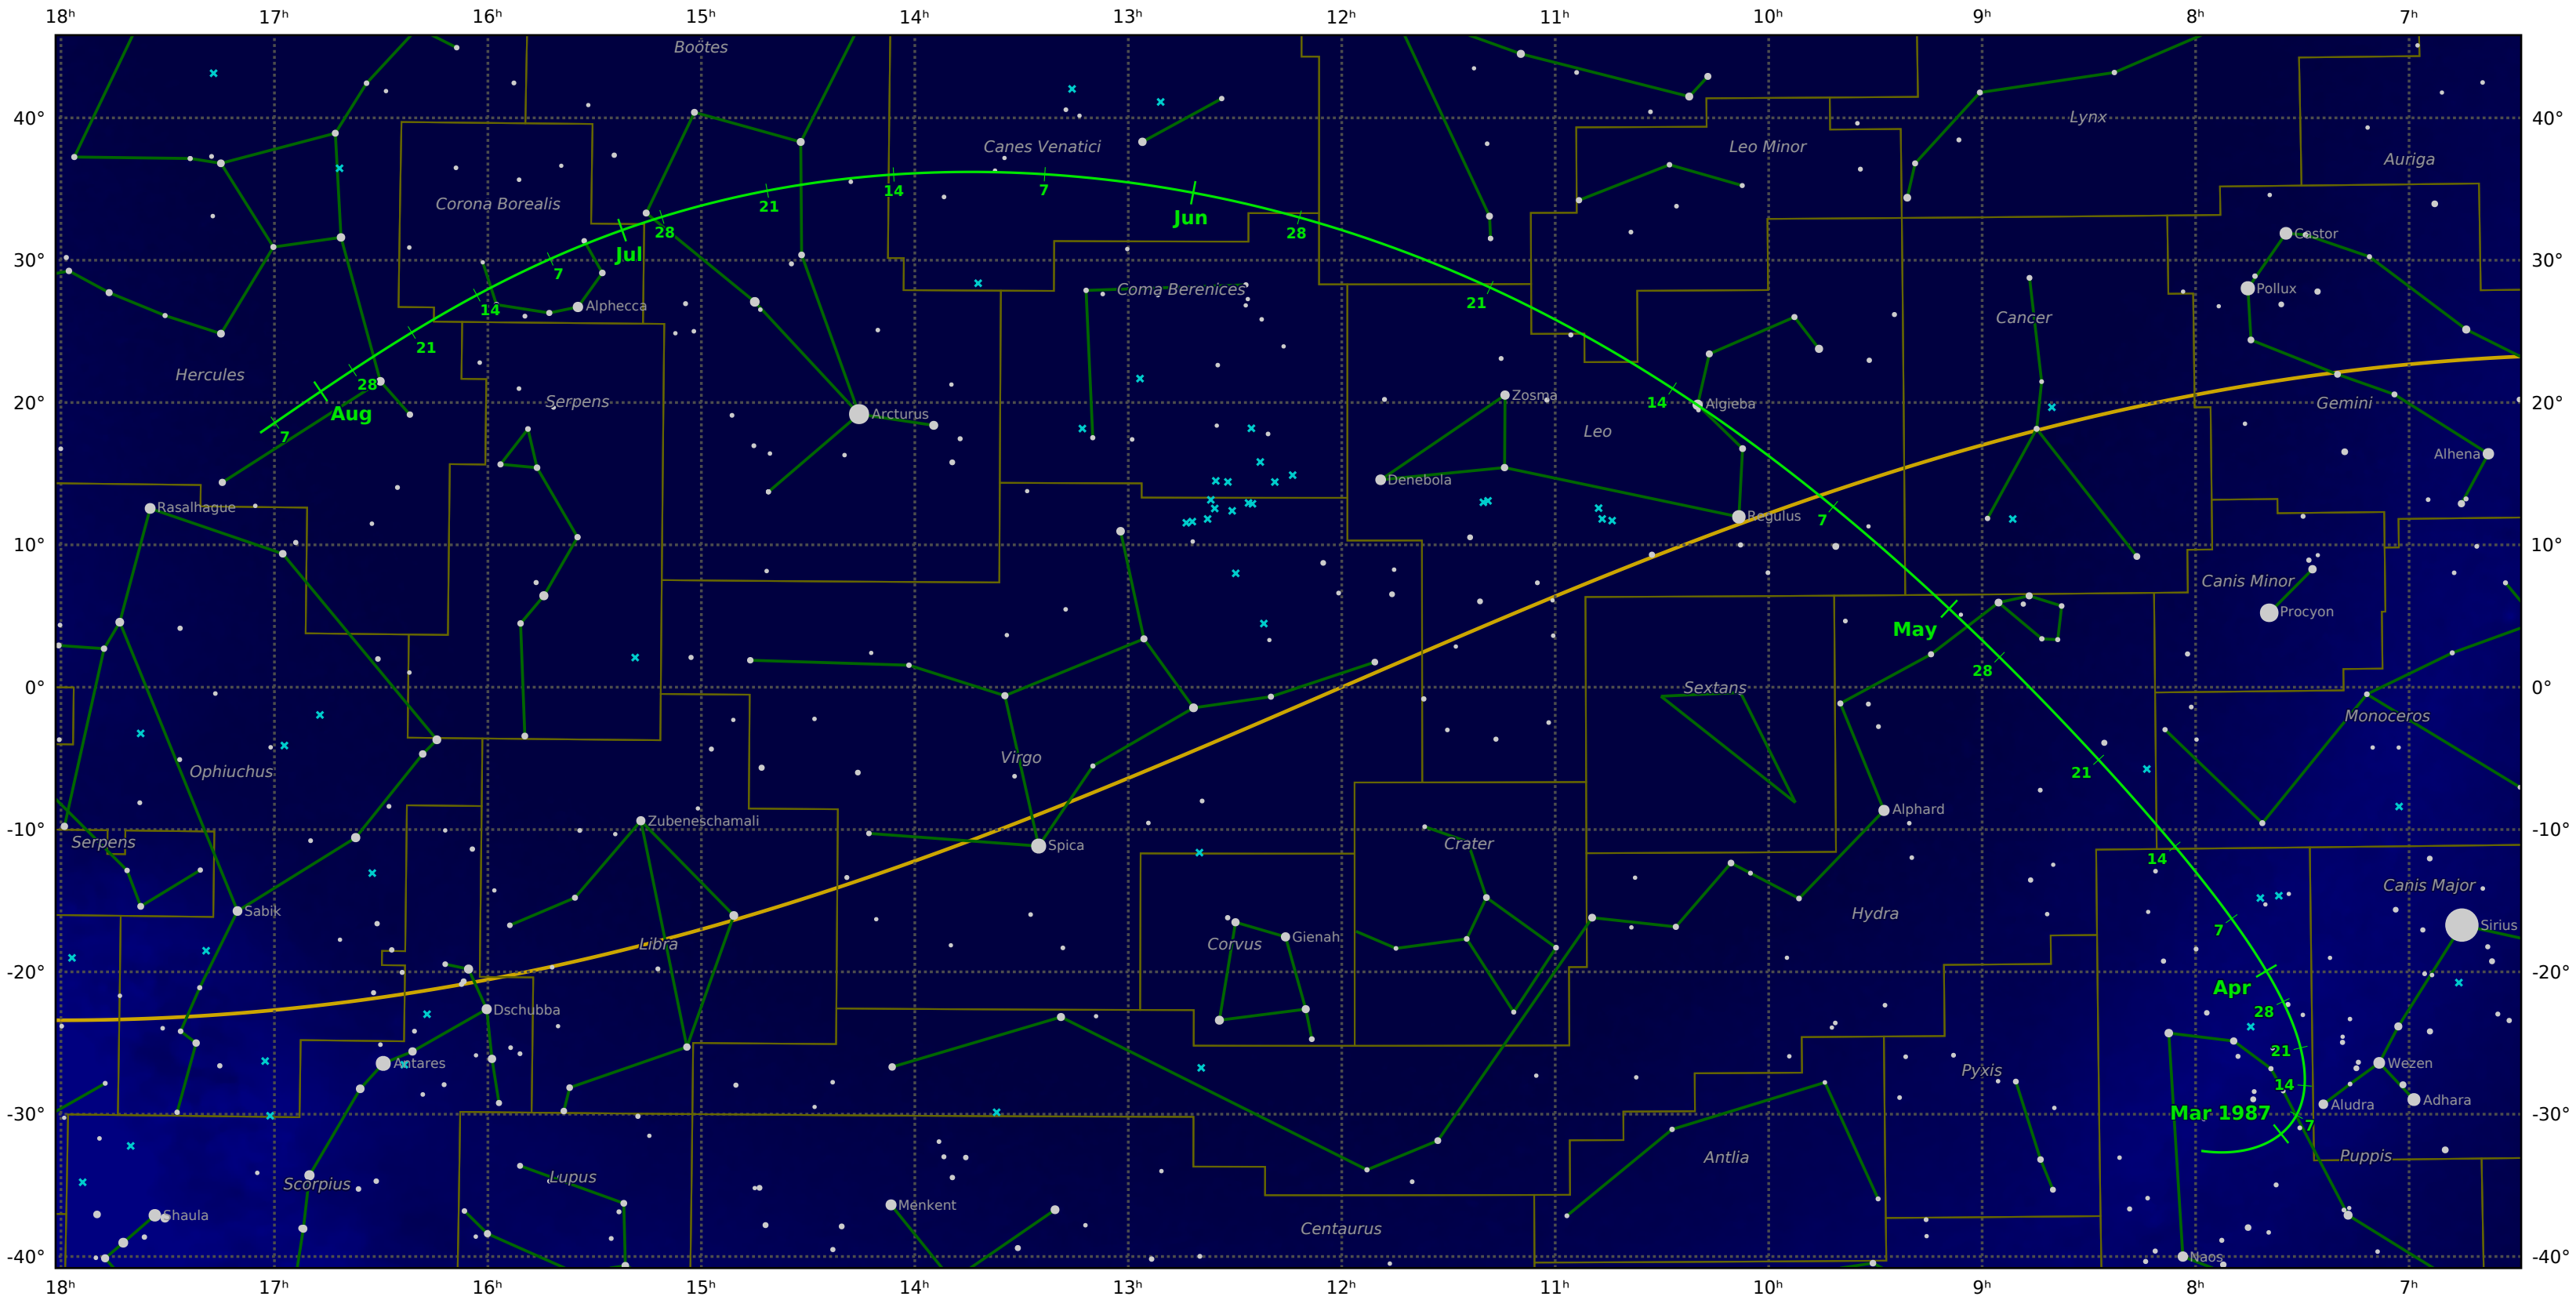

The path of 26P/Grigg-Skjellerup starting on 10 Feb 1987

© Dominic Ford 2011-2021. Downloaded from <https://in-the-sky.org>

Magnitude scale: • 5.0 • 4.5 • 4.0 • 3.5 • 3.0 • 2.5 • 2.0 • 1.5 • 1.0 • 0.5 • 0.0 • -0.5 • -1.0 • -1.5

— Ecliptic Plane