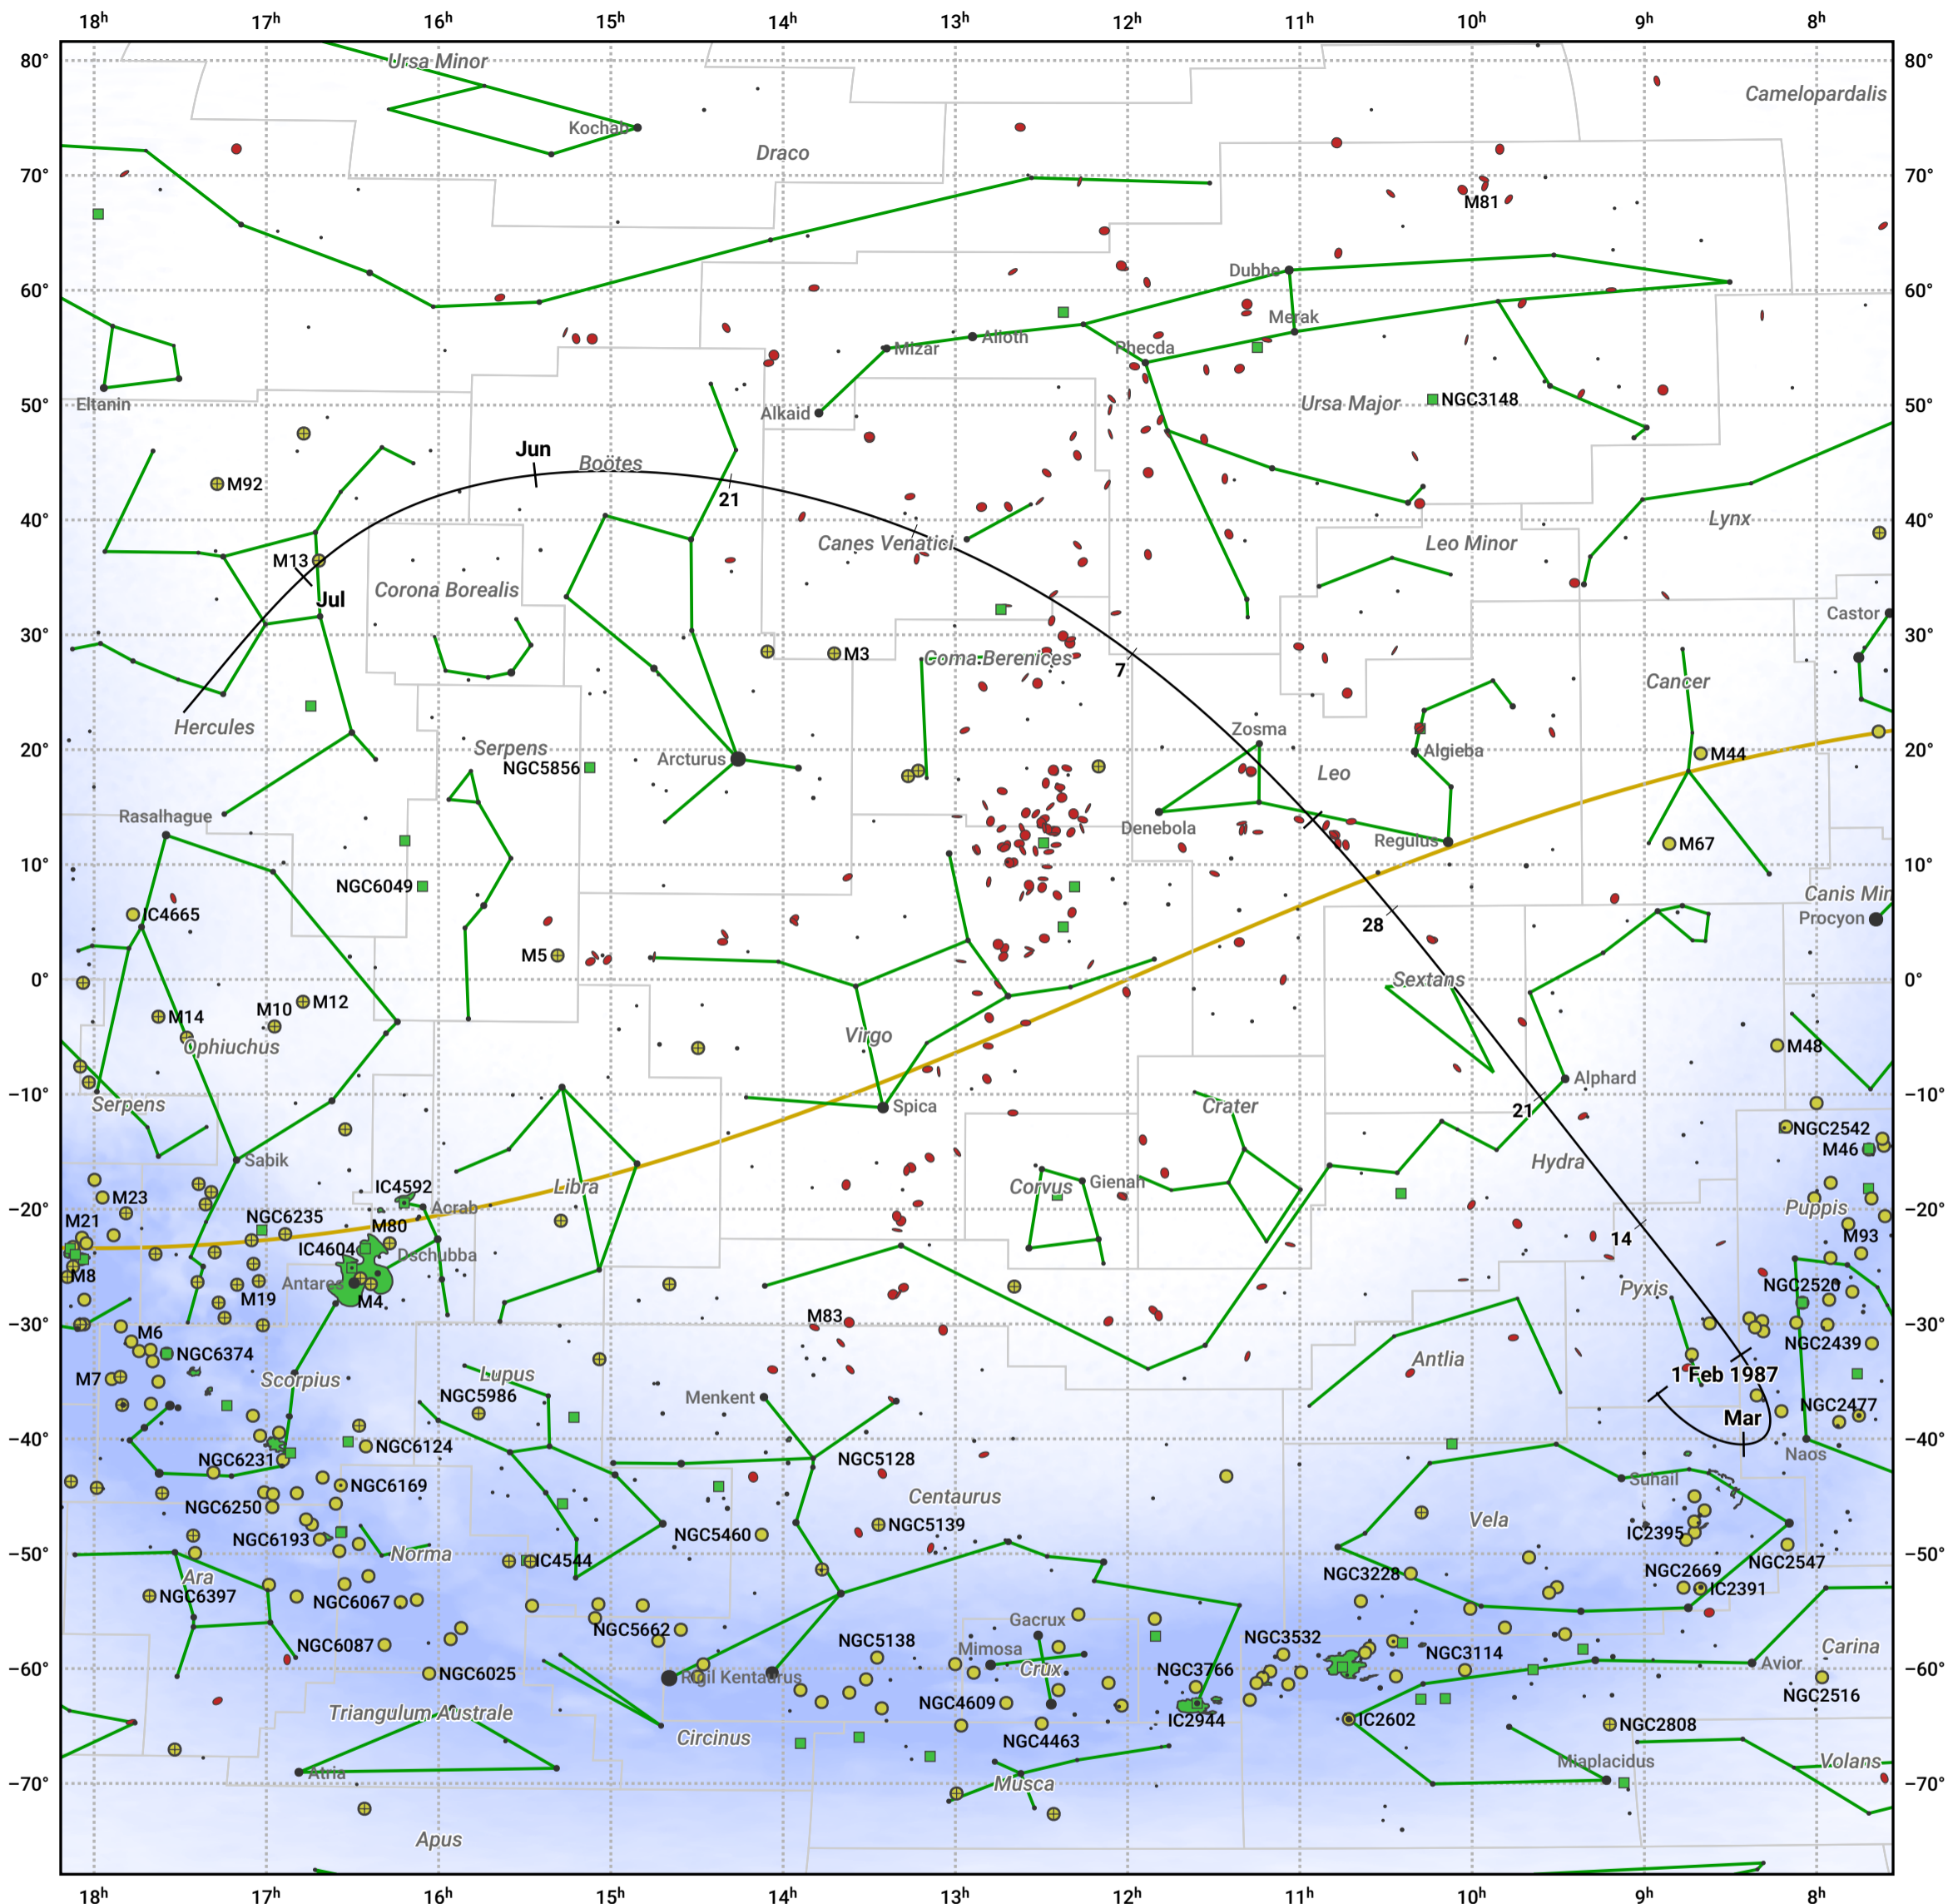

The path of 26P/Grigg-Skjellerup starting on 31 Jan 1987

© Dominic Ford 2011–2024. Date markers placed at midnight UTC. Downloaded from <https://in-the-sky.org>

Magnitude scale: • 5.0 • 4.0 • 3.0 • 2.0 • 1.0 • 0.0 • -1.0

— Ecliptic Plane

● Galaxy ■ Bright nebula ● Open cluster ⊕ Globular cluster

Date	Mag
1987 Feb 19	12.5
1987 Mar 1	11.9
1987 Mar 8	11.5
1987 Mar 24	10.5
1987 Apr 8	9.4
1987 Apr 22	8.4
1987 May 1	8.0
1987 May 24	9.4
1987 Jun 7	10.5
1987 Jun 22	11.5
1987 Jul 1	12.1
1987 Jul 9	12.6
1987 Jul 27	13.6