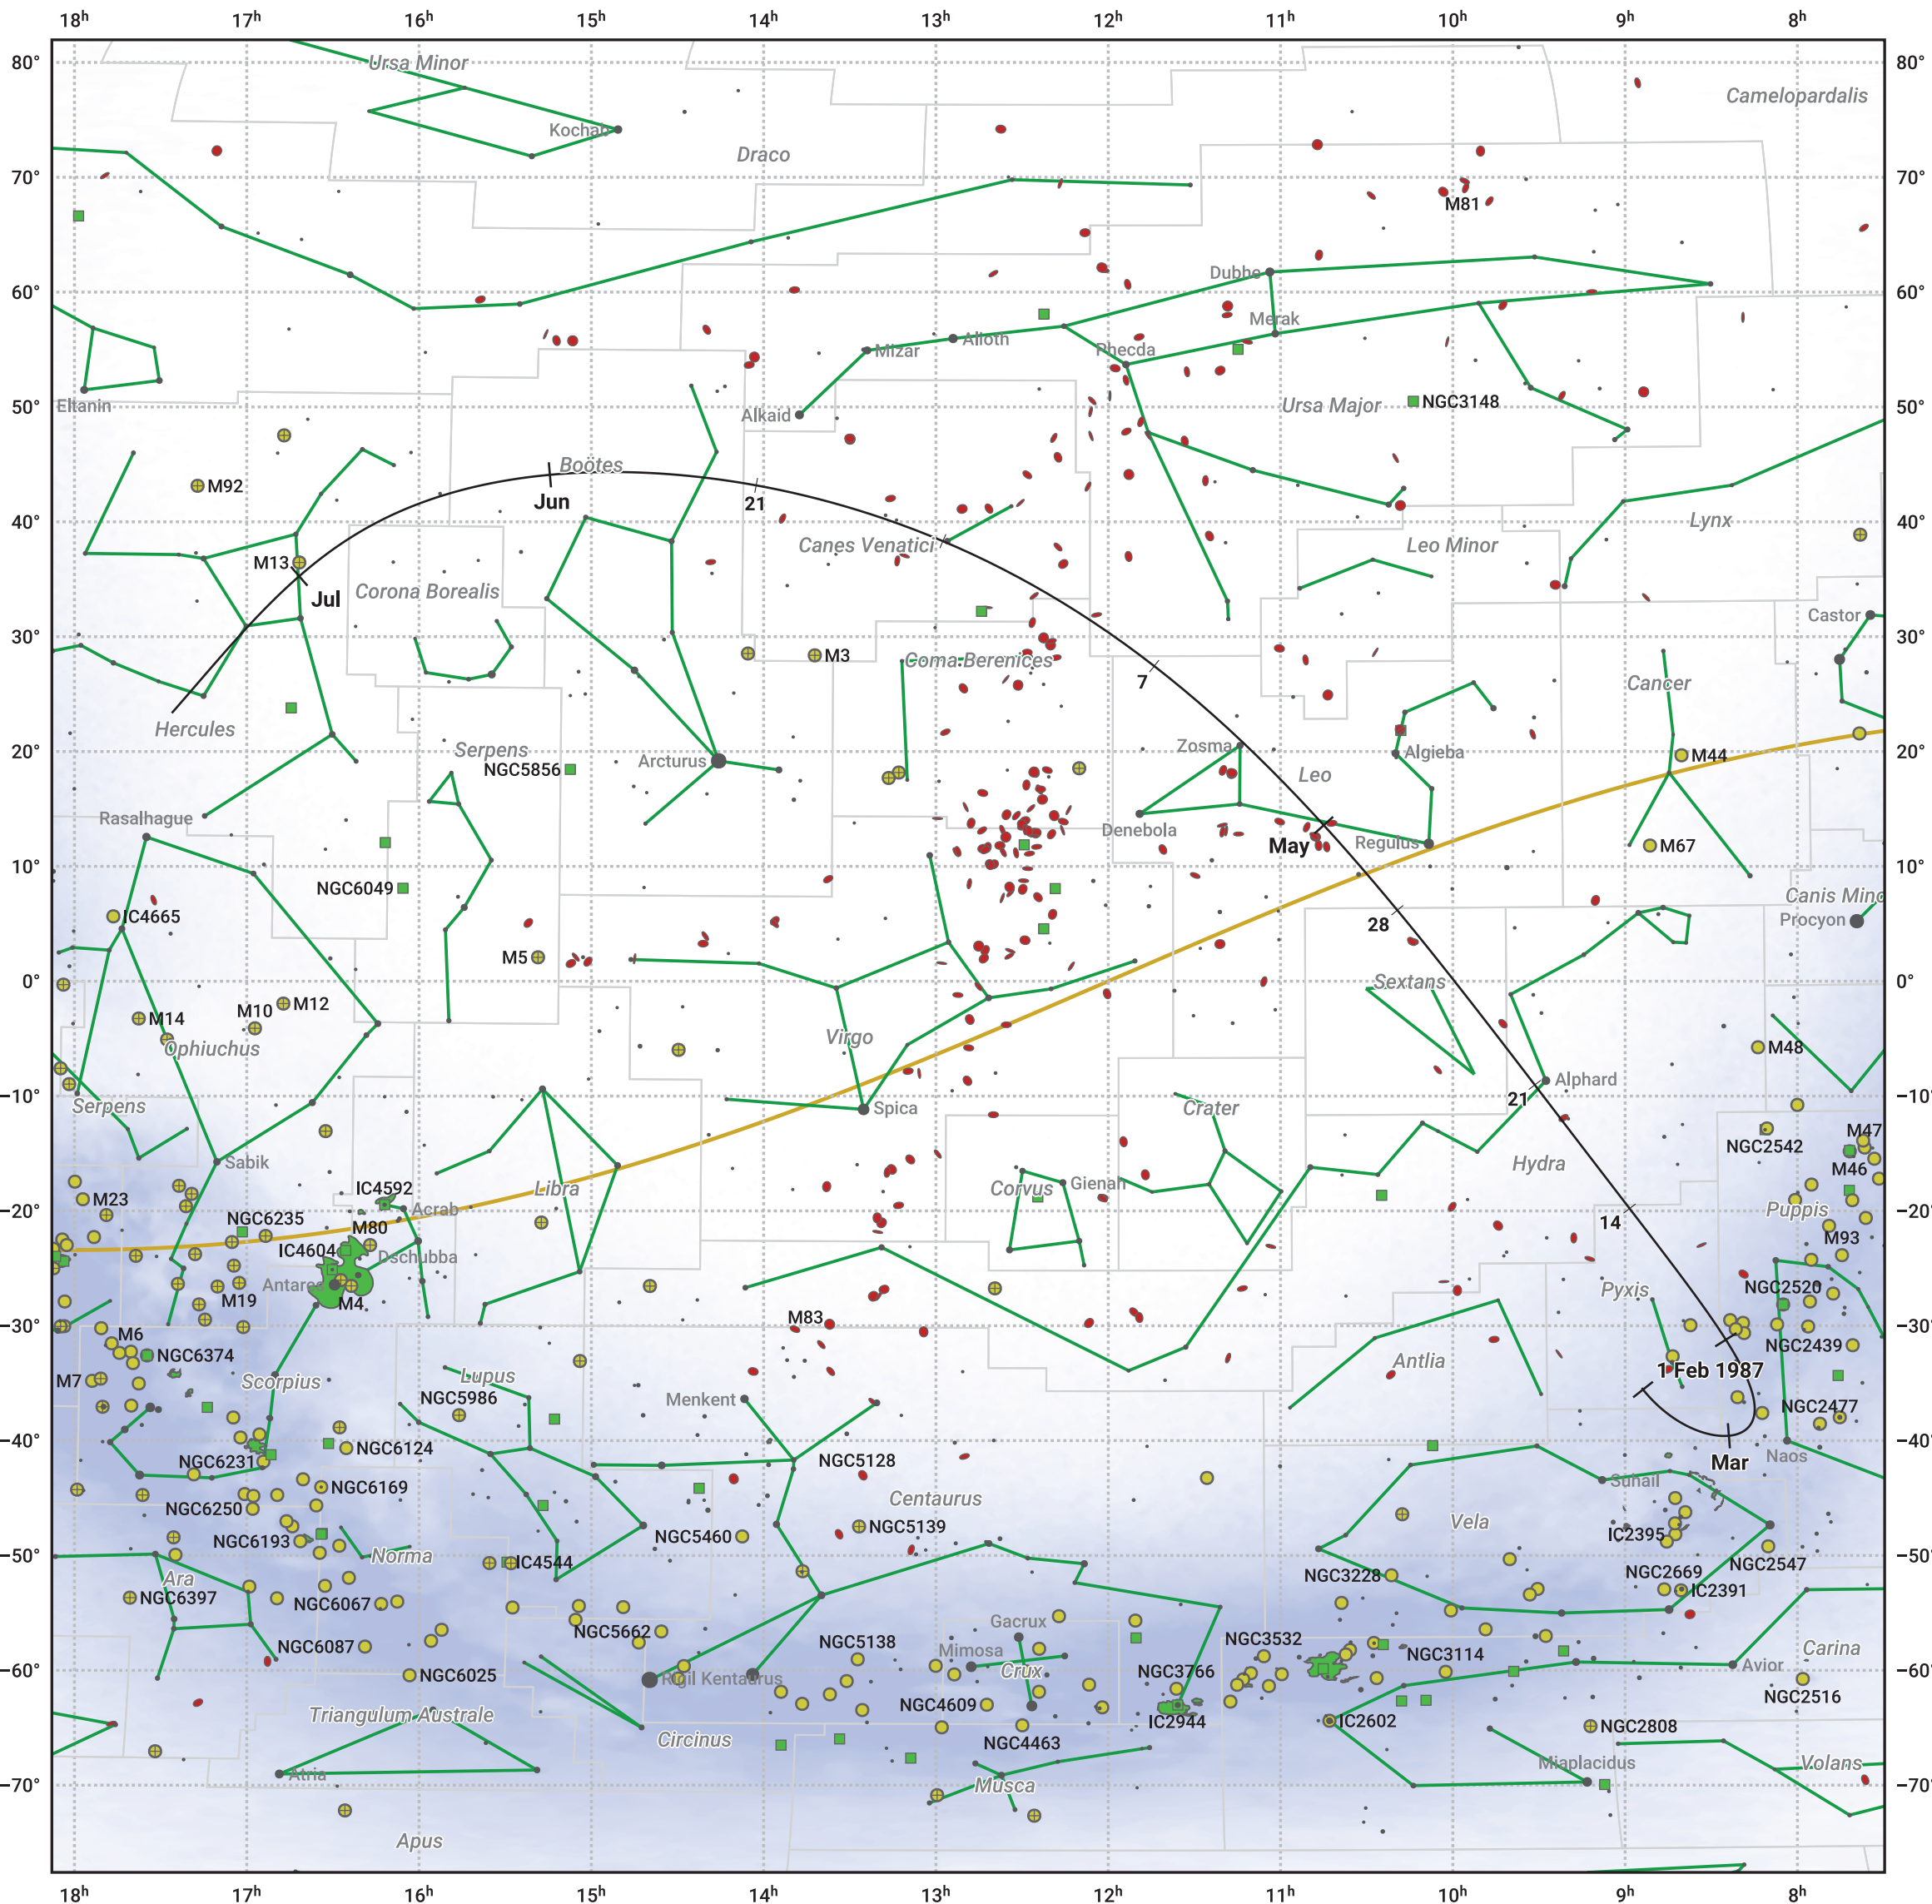

The path of 26P/Grigg-Skjellerup starting on 31 Jan 1987

© Dominic Ford 2011–2024. Date markers placed at midnight UTC. Downloaded from <https://in-the-sky.org>

Magnitude scale: \bullet 5.0 \bullet 4.0 \bullet 3.0 \bullet 2.0 \bullet 1.0 \bullet 0.0 \bullet -1.0

— Ecliptic Plane

● Galaxy ■ Bright nebula ● Open cluster ⊕ Globular cluster

Date	Mag
1987 Feb 19	12.5
1987 Mar 1	12.0
1987 Mar 9	11.5
1987 Mar 25	10.5
1987 Apr 9	9.4
1987 Apr 24	8.4
1987 May 1	8.2
1987 May 24	9.4
1987 Jun 7	10.5
1987 Jun 22	11.5
1987 Jul 1	12.0
1987 Jul 9	12.5
1987 Jul 27	13.6