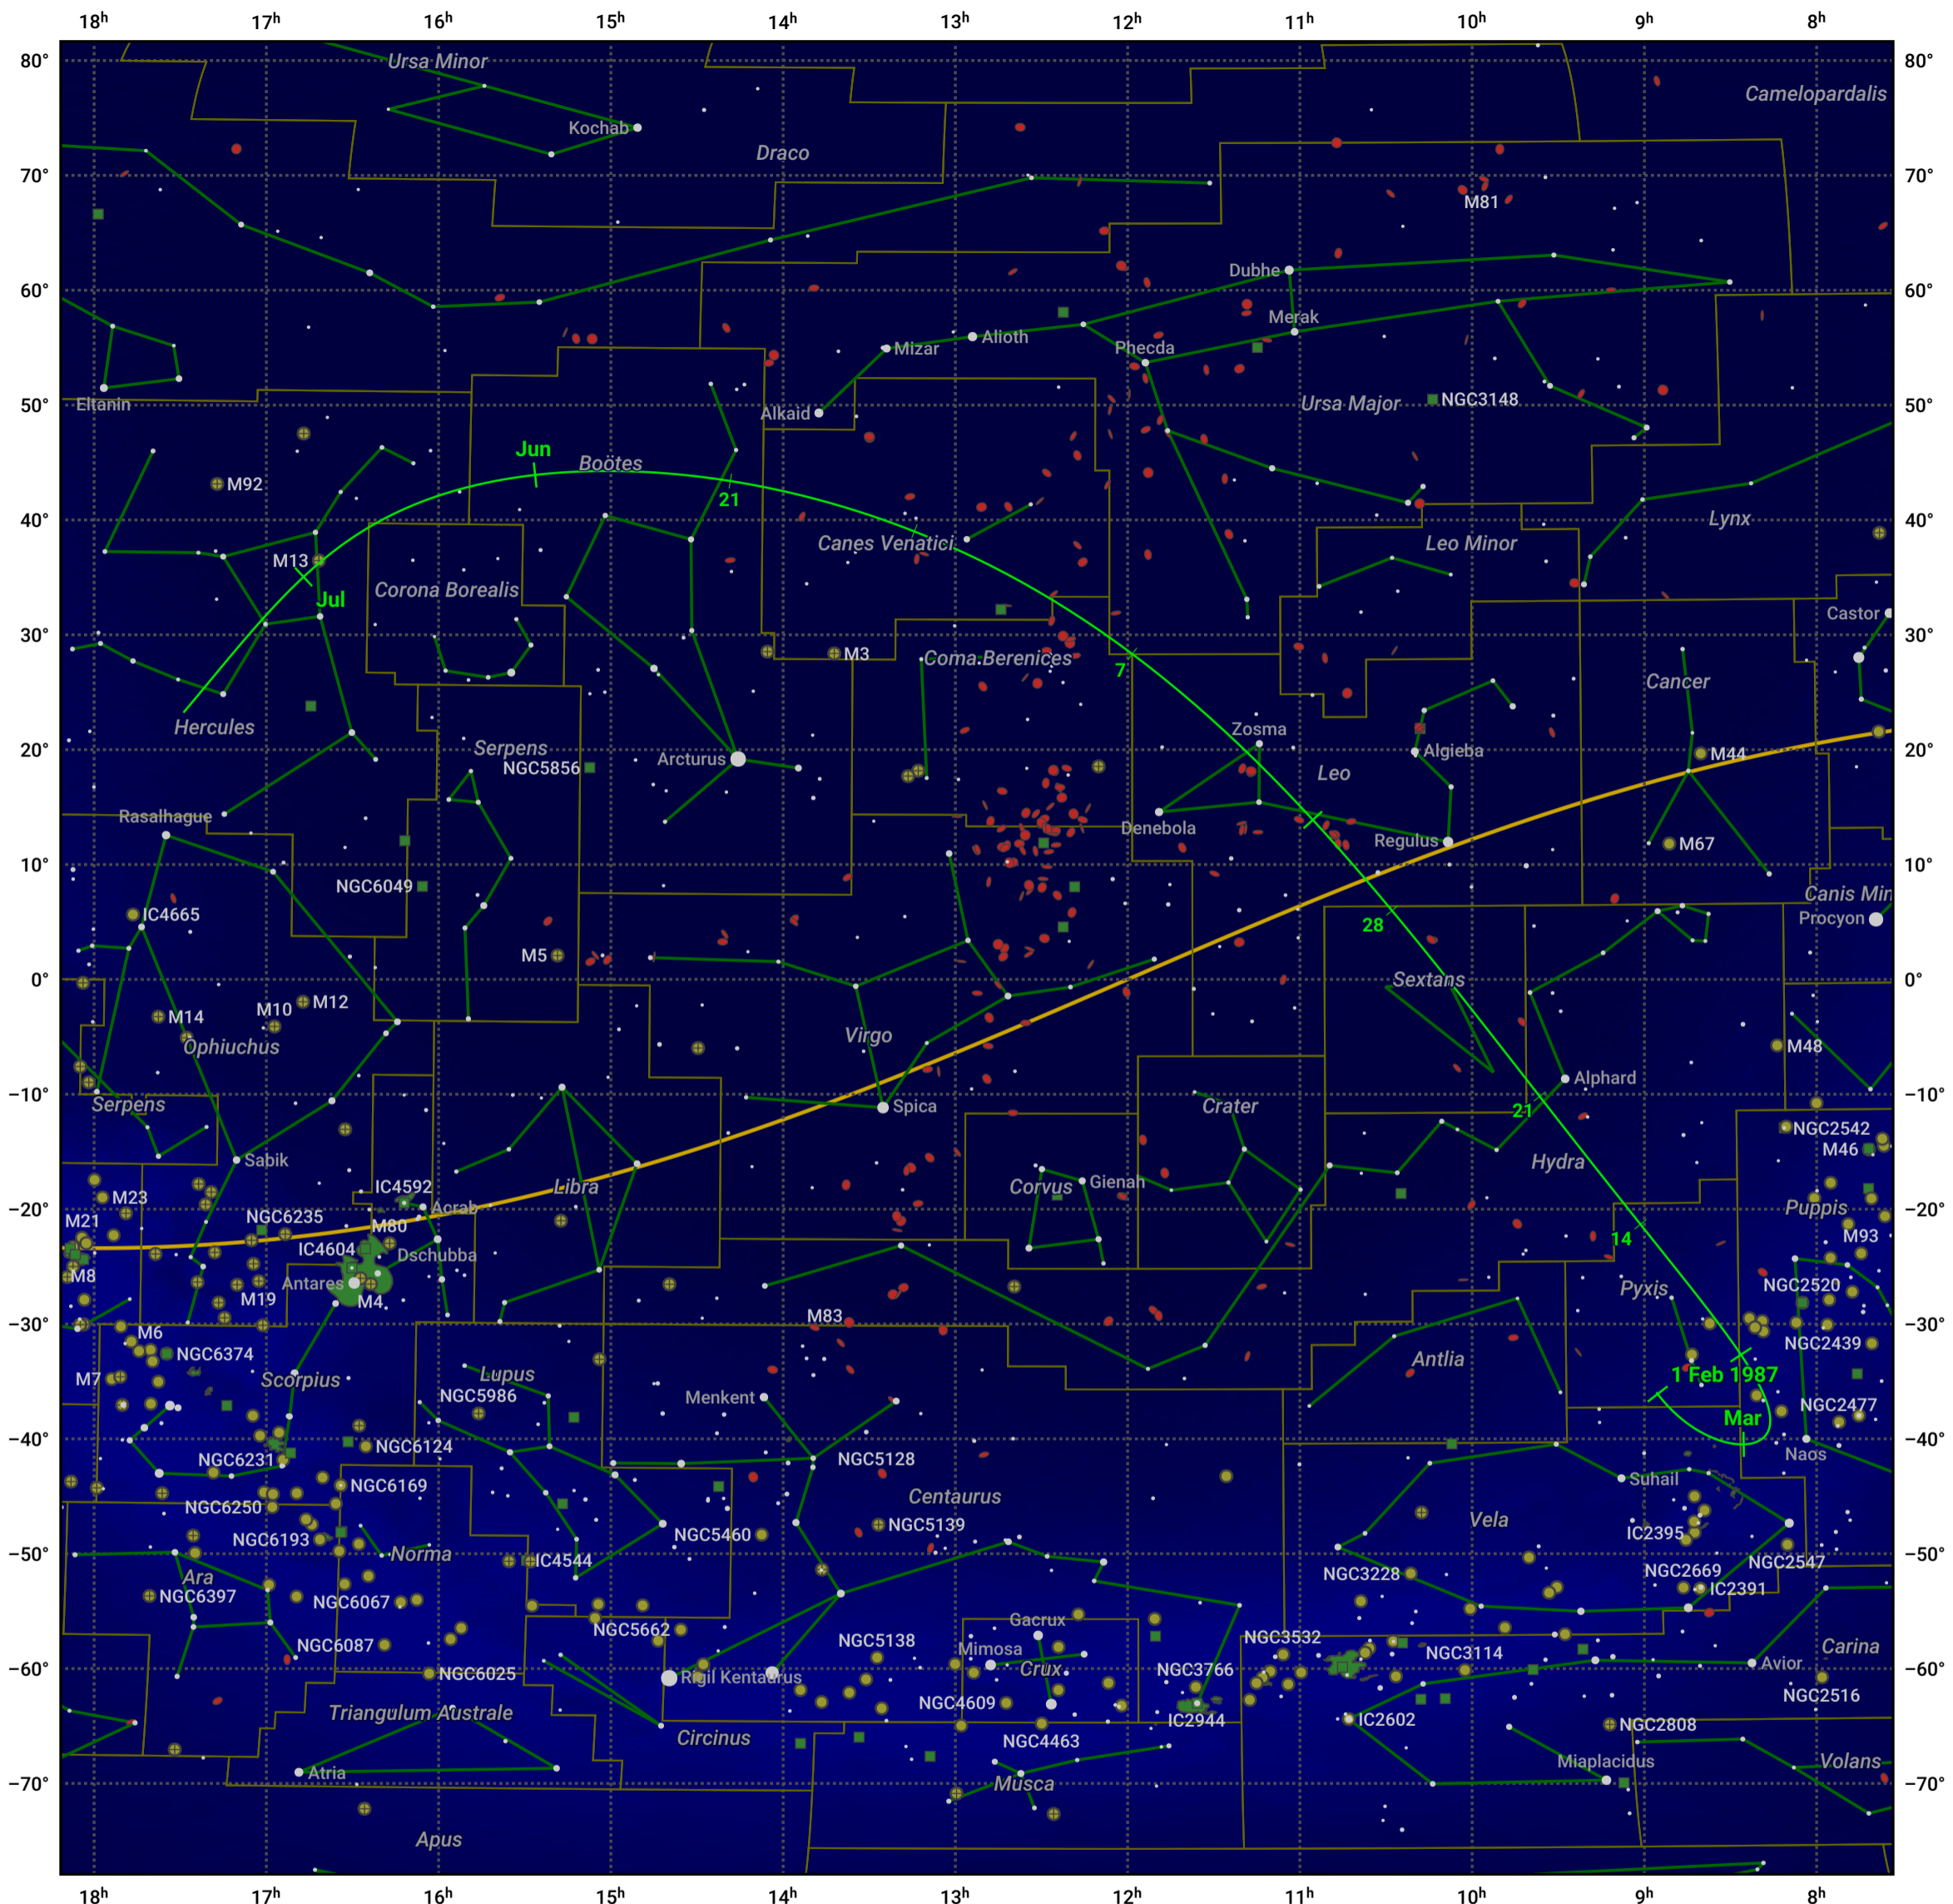

# The path of 26P/Grigg-Skjellerup starting on 31 Jan 1987

© Dominic Ford 2011–2024. Date markers placed at midnight UTC. Downloaded from <https://in-the-sky.org>

Magnitude scale:    • 5.0    • 4.0    • 3.0    • 2.0    • 1.0    • 0.0    ● -1.0

— Ecliptic Plane

- Galaxy
- Bright nebula
- Open cluster
- ⊕ Globular cluster

Date	Mag
1987 Feb 19	12.5
1987 Mar 1	11.9
1987 Mar 8	11.5
1987 Mar 24	10.5
1987 Apr 8	9.4
1987 Apr 22	8.4
1987 May 1	8.0
1987 May 24	9.4
1987 Jun 7	10.5
1987 Jun 22	11.5
1987 Jul 1	12.1
1987 Jul 9	12.6
1987 Jul 27	13.6