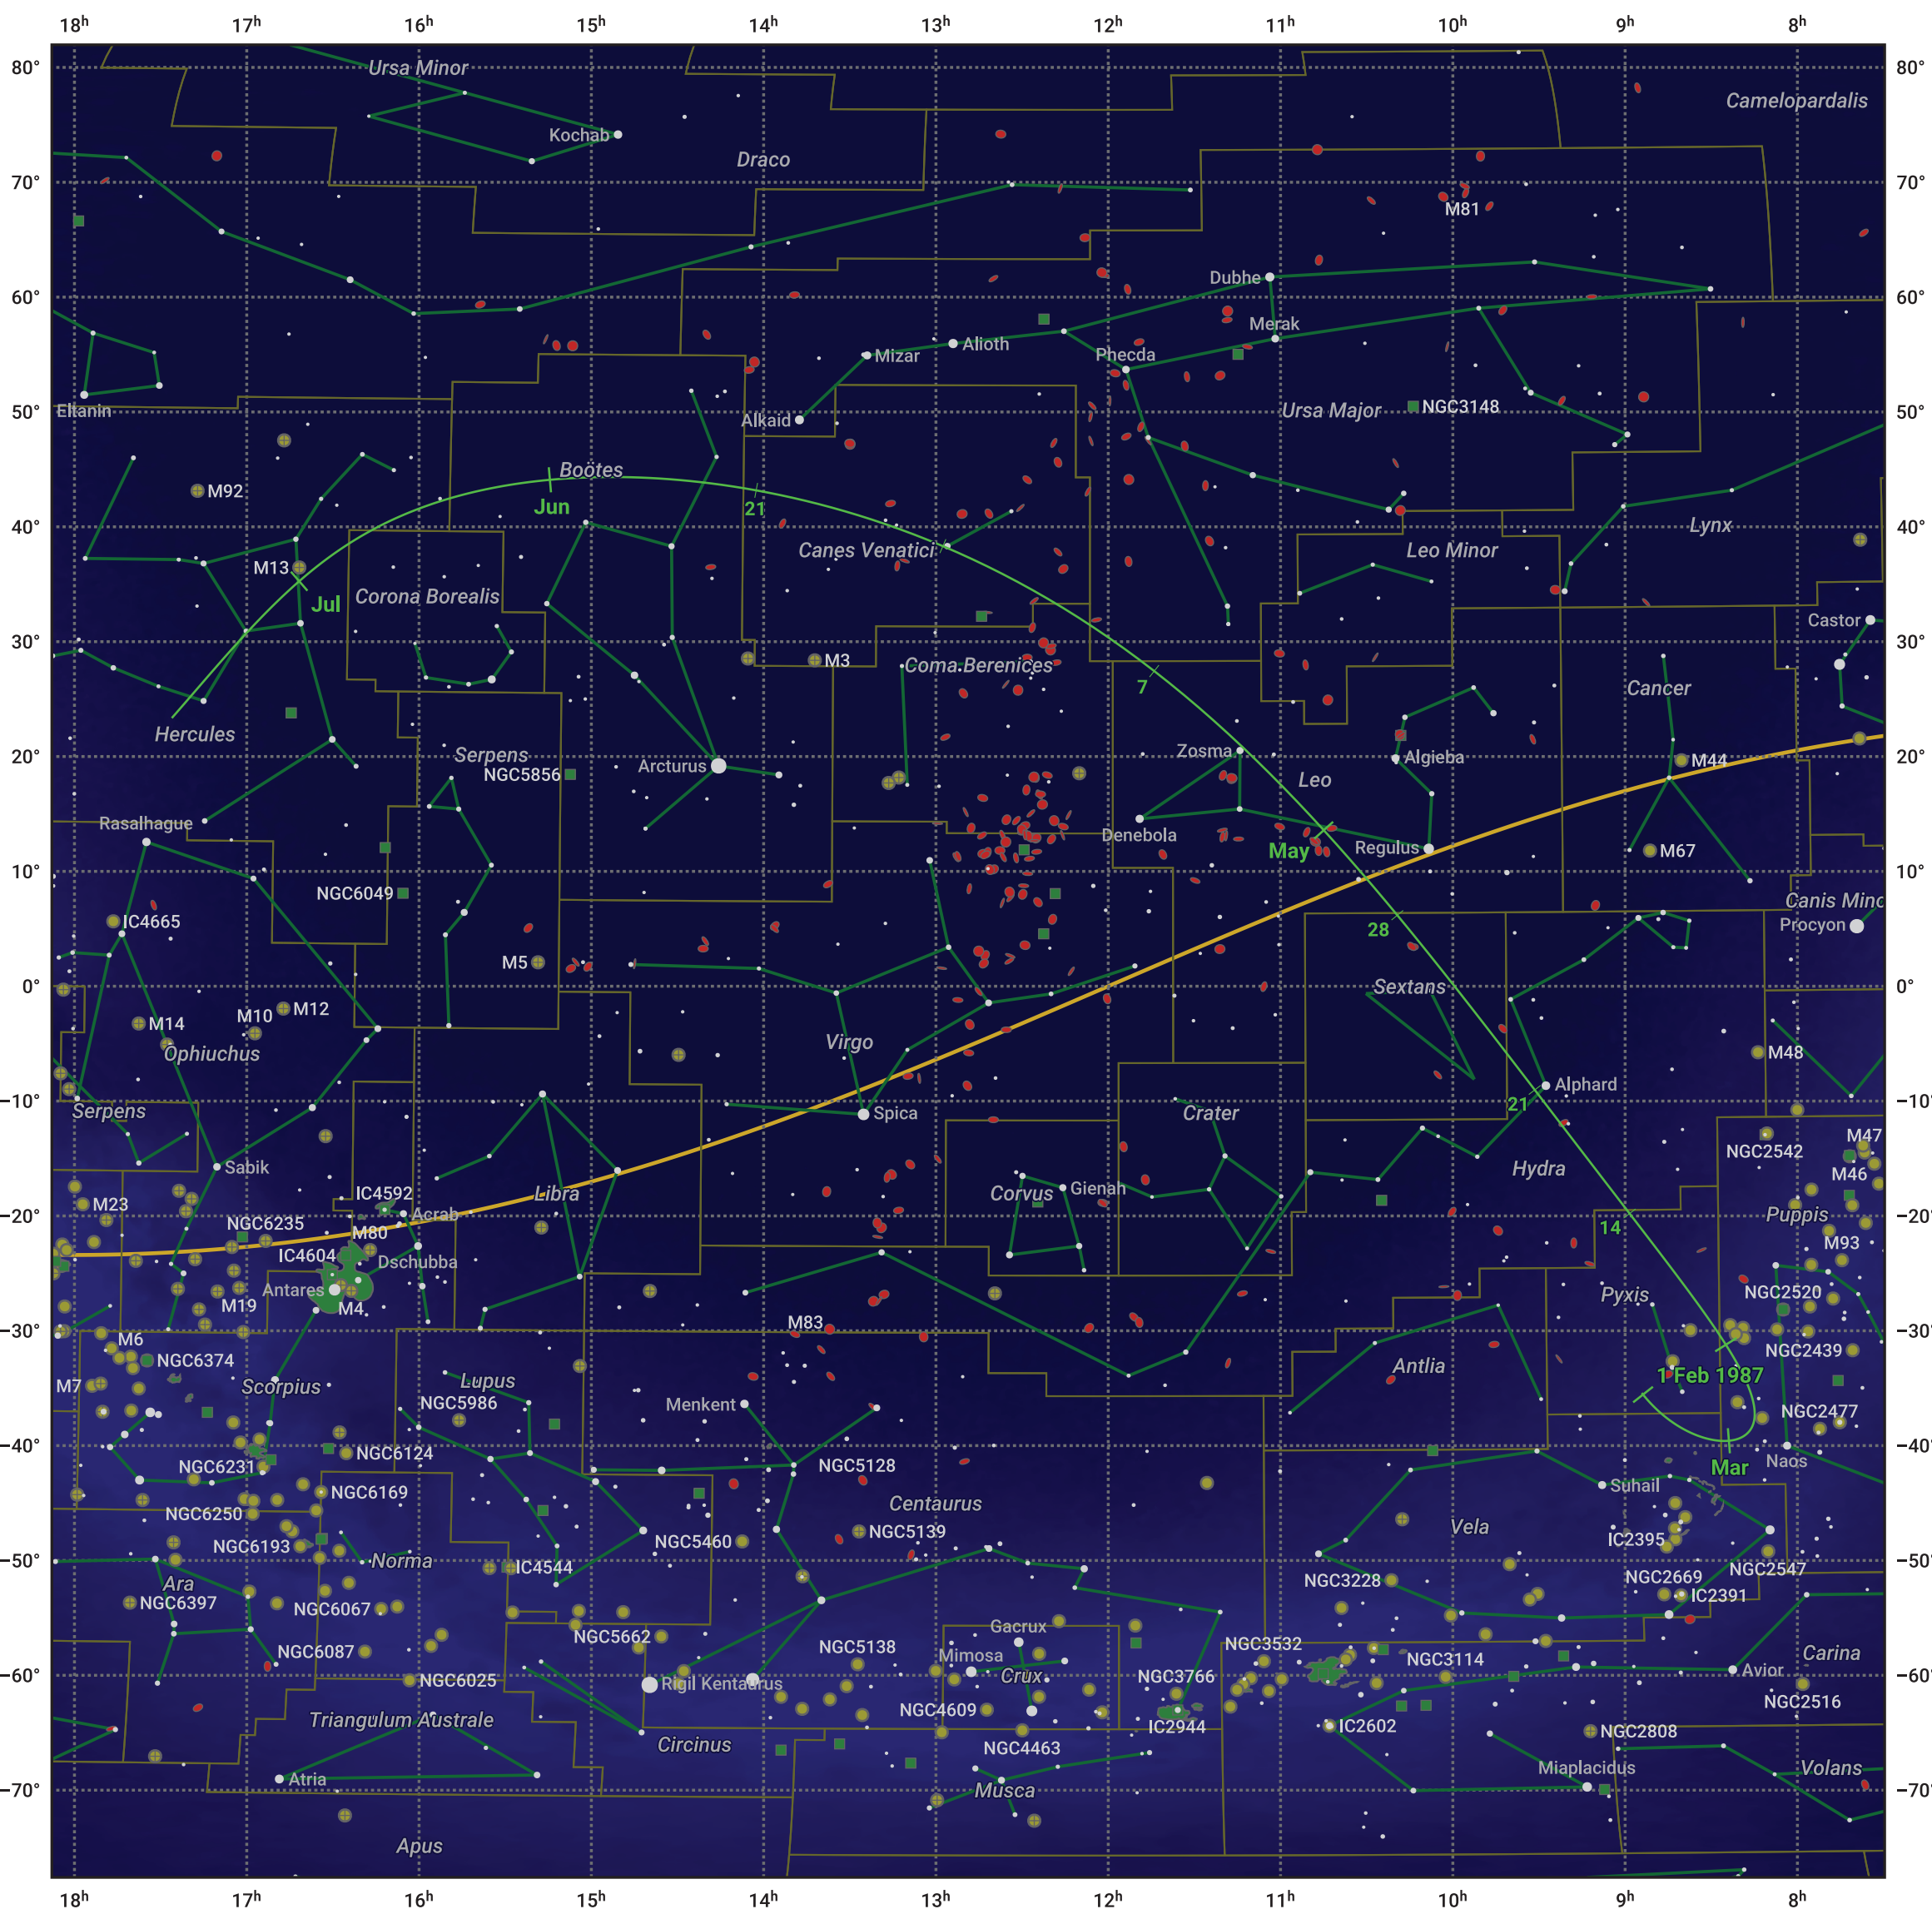

The path of 26P/Grigg-Skjellerup starting on 31 Jan 1987

© Dominic Ford 2011–2024. Date markers placed at midnight UTC. Downloaded from <https://in-the-sky.org>

Magnitude scale: • 5.0 • 4.0 • 3.0 • 2.0 • 1.0 • 0.0 • -1.0

— Ecliptic Plane

● Galaxy
 ■ Bright nebula
 ● Open cluster
 ⊕ Globular cluster

Date	Mag
1987 Feb 19	12.5
1987 Mar 1	12.0
1987 Mar 9	11.5
1987 Mar 25	10.5
1987 Apr 9	9.4
1987 Apr 24	8.4
1987 May 1	8.2
1987 May 24	9.4
1987 Jun 7	10.5
1987 Jun 22	11.5
1987 Jul 1	12.0
1987 Jul 9	12.5
1987 Jul 27	13.6