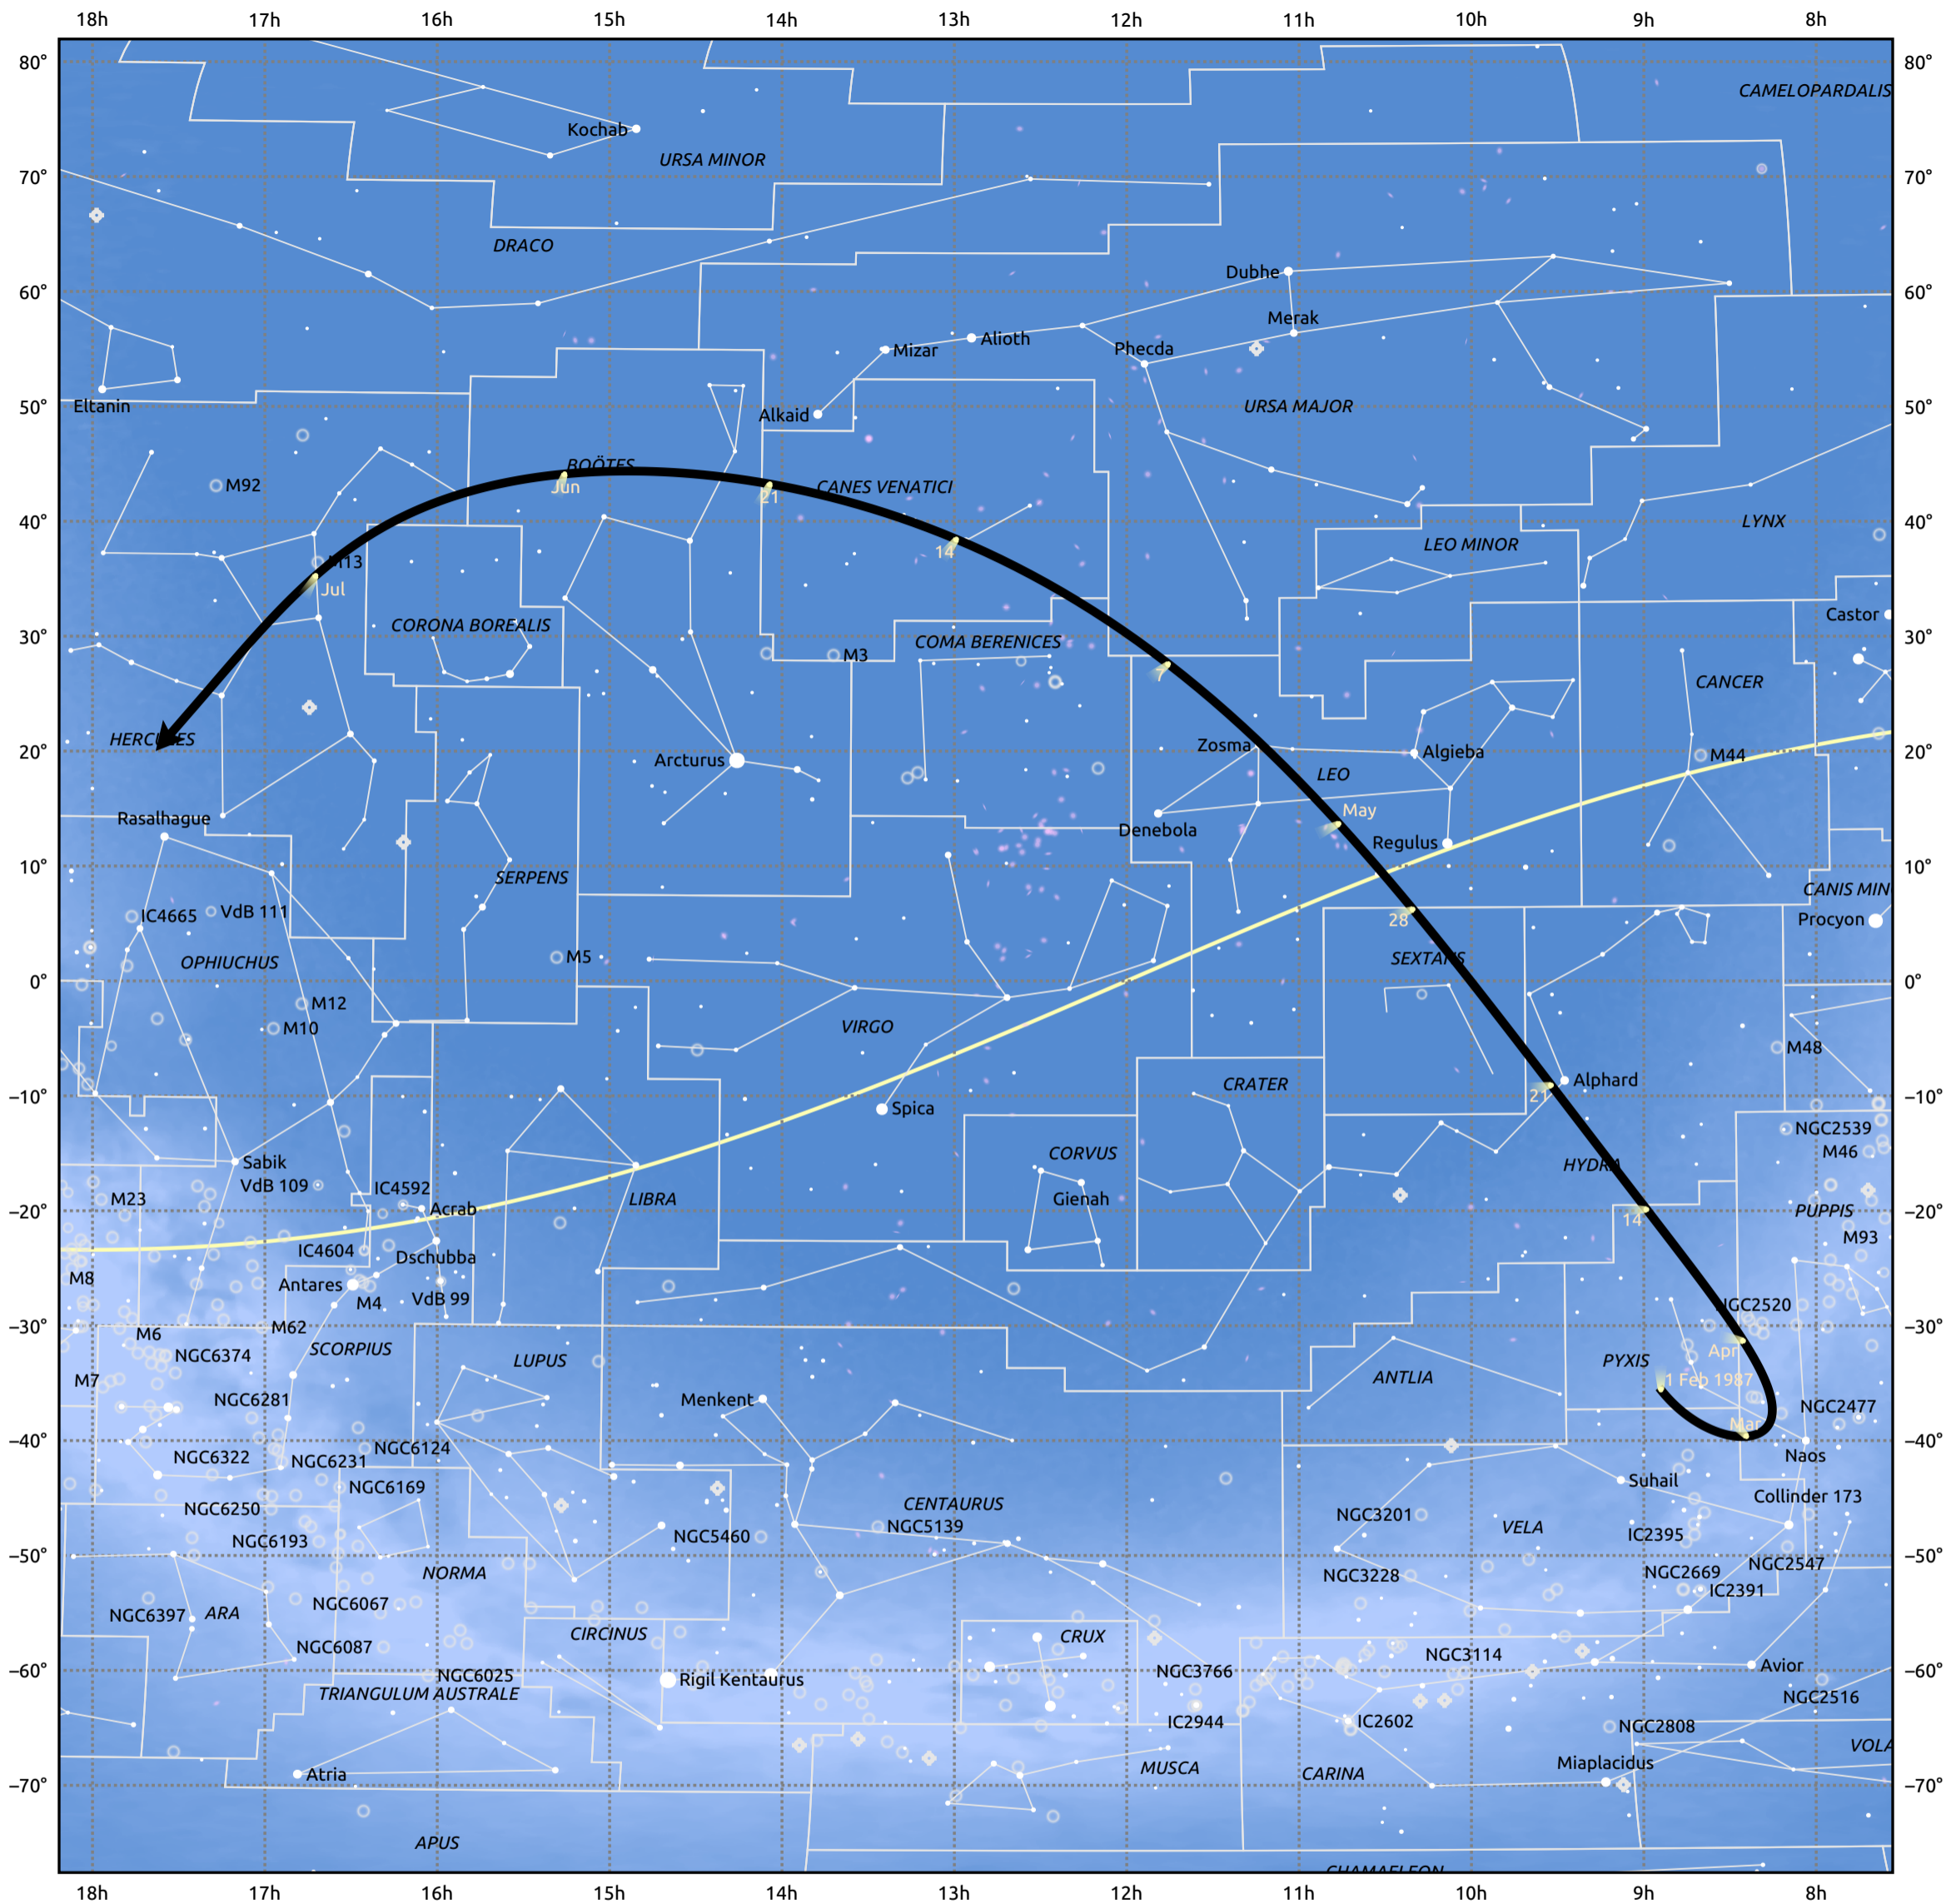

The path of 26P/Grigg-Skjellerup starting on 31 Jan 1987

© Dominic Ford 2011–2025. Date markers placed at midnight UTC. Downloaded from <https://in-the-sky.org>

Magnitude scale: ● -5.0 ● -4.0 ● -3.0 ● -2.0 ● -1.0 ● 0.0 ● -1.0

— Ecliptic Plane

Galaxy ● Bright nebula ● Open cluster ● Globular cluster ● Planetary nebula

Date	Mag
1987 Feb 19	12.5
1987 Mar 1	12.0
1987 Mar 9	11.5
1987 Mar 25	10.5
1987 Apr 9	9.4
1987 Apr 24	8.4
1987 May 1	8.2
1987 May 24	9.4
1987 Jun 7	10.5
1987 Jun 22	11.5
1987 Jul 1	12.0
1987 Jul 9	12.5
1987 Jul 27	13.6