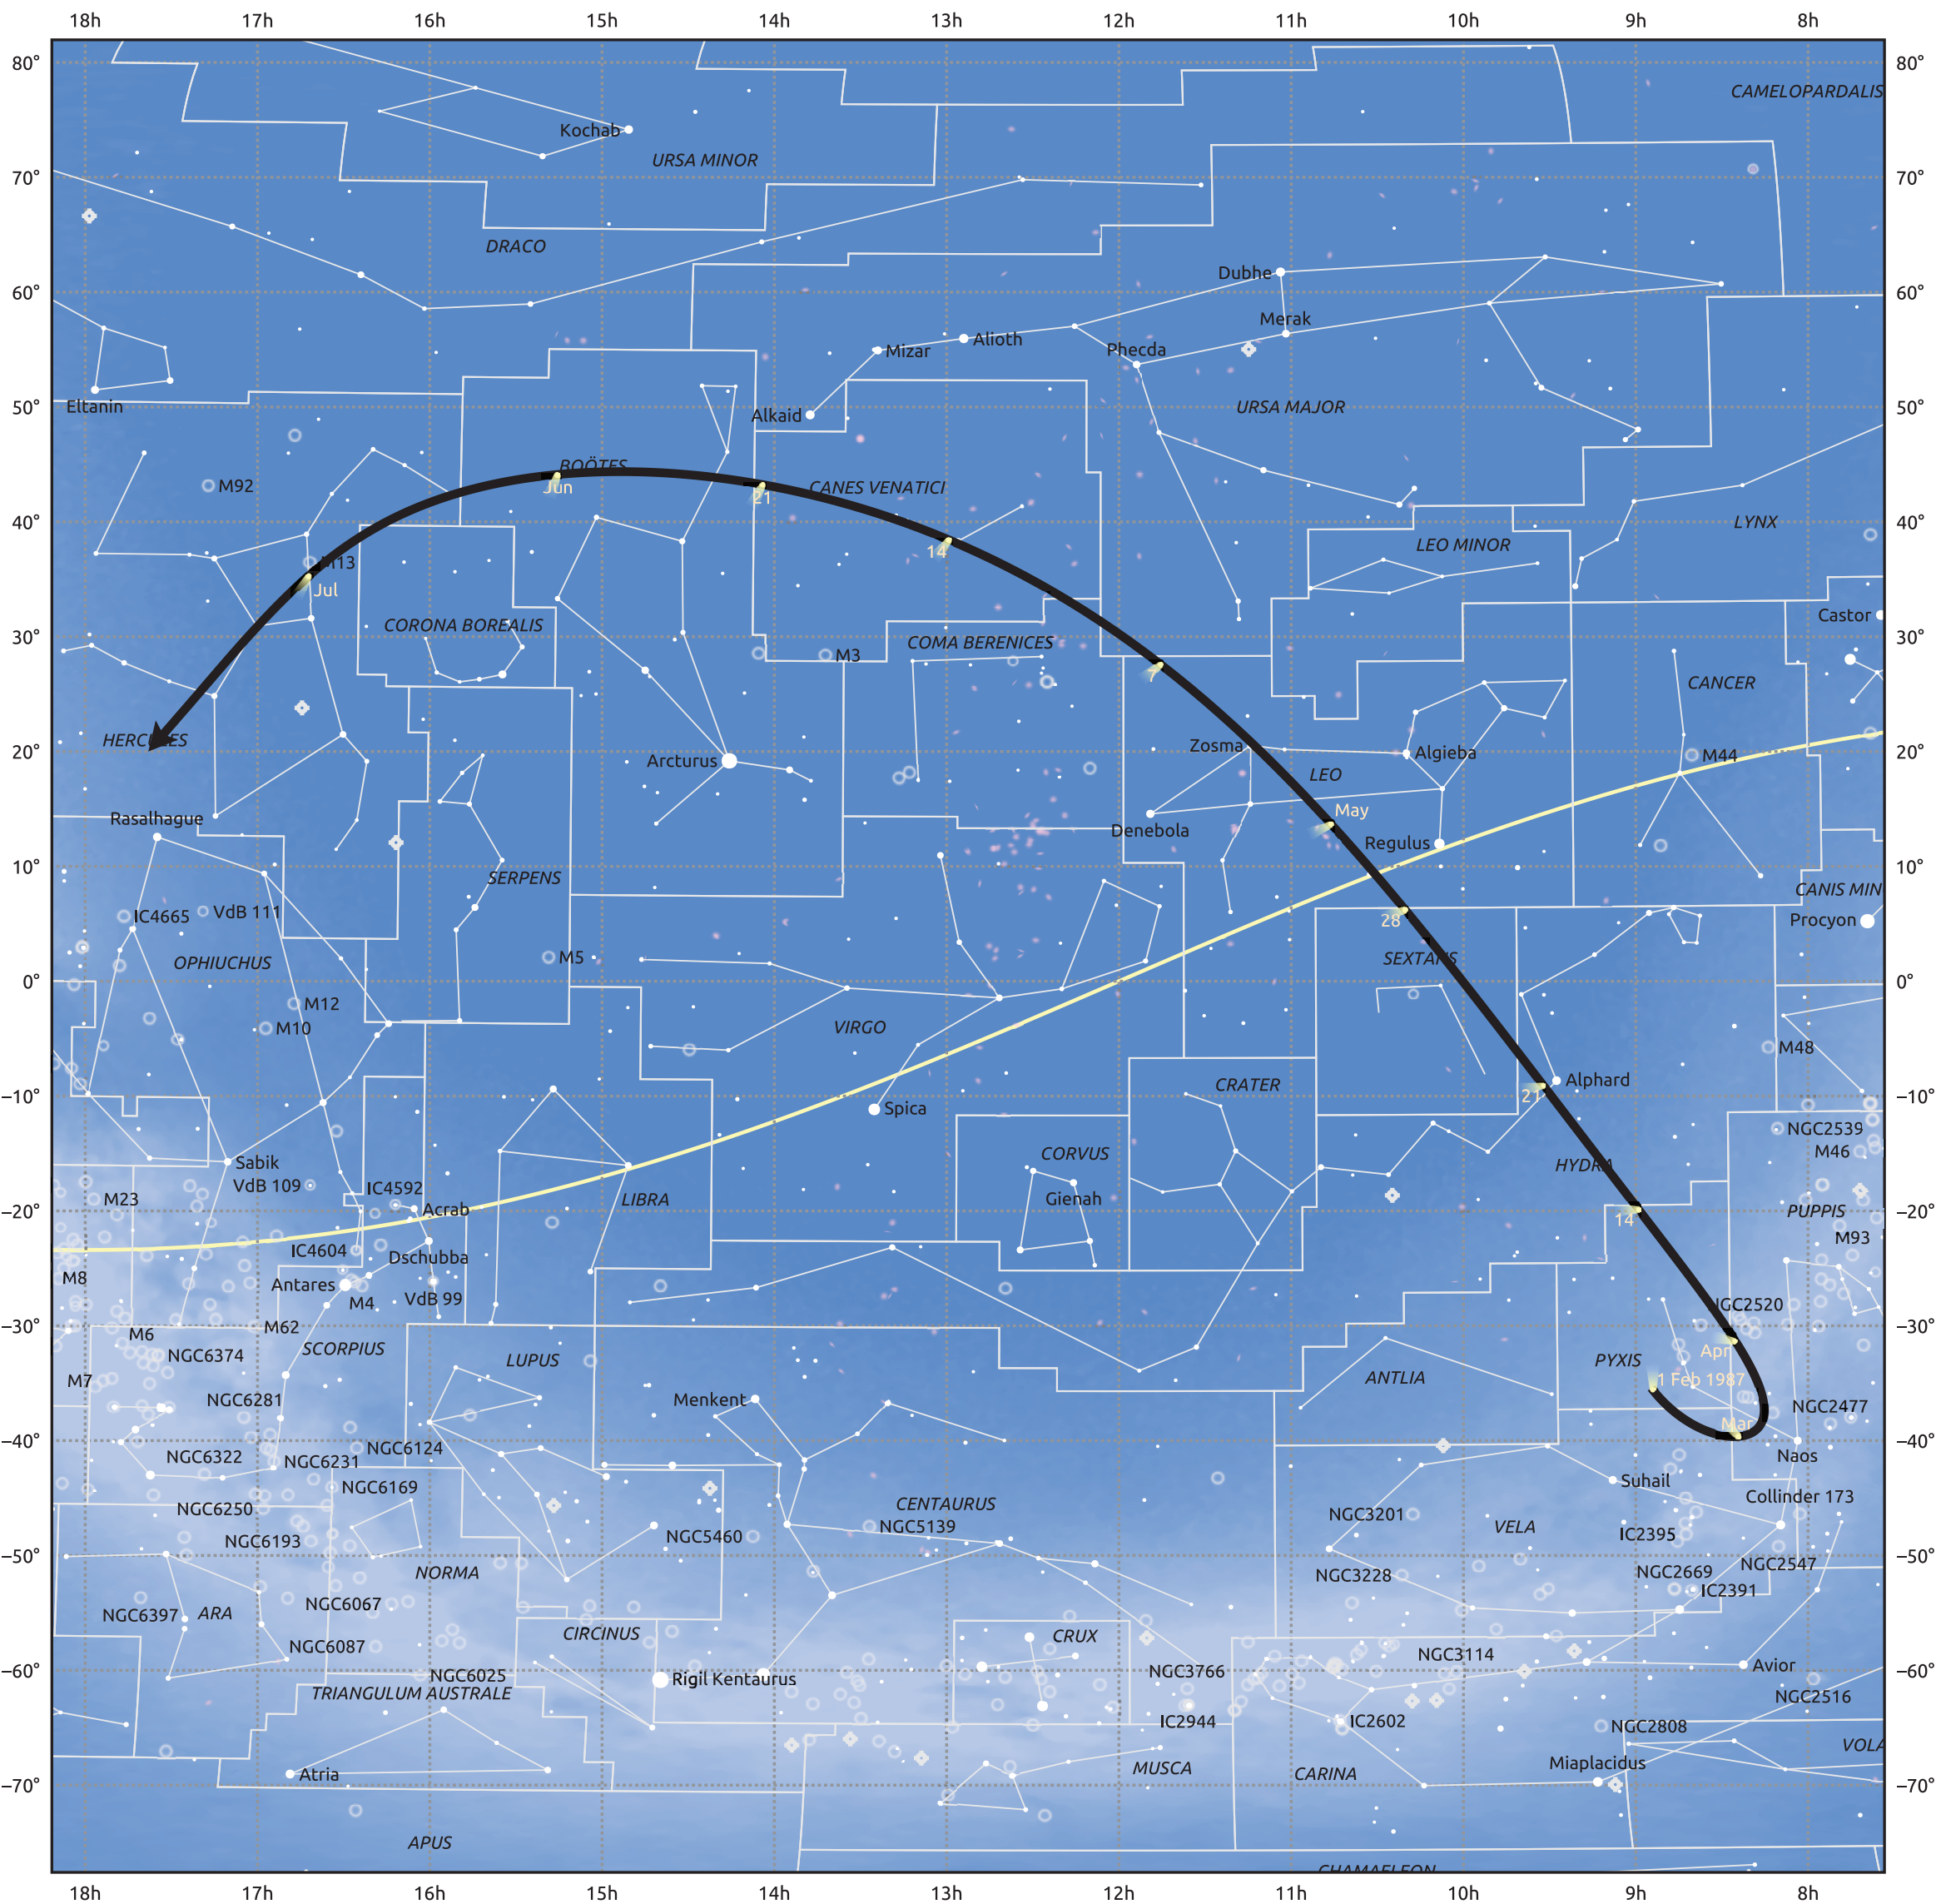

The path of 26P/Grigg-Skjellerup starting on 31 Jan 1987

© Dominic Ford 2011–2025. Date markers placed at midnight UTC. Downloaded from <https://in-the-sky.org>

Magnitude scale: ● -1.0 ● 0.0 ● 1.0 ● 2.0 ● 3.0 ● 4.0 ● 5.0

— Ecliptic Plane

Galaxy Bright nebula Open cluster Globular cluster Planetary nebula

Date	Mag
1987 Feb 19	12.5
1987 Mar 1	12.0
1987 Mar 9	11.5
1987 Mar 25	10.5
1987 Apr 9	9.4
1987 Apr 24	8.4
1987 May 1	8.2
1987 May 24	9.4
1987 Jun 7	10.5
1987 Jun 22	11.5
1987 Jul 1	12.0
1987 Jul 9	12.5
1987 Jul 27	13.6