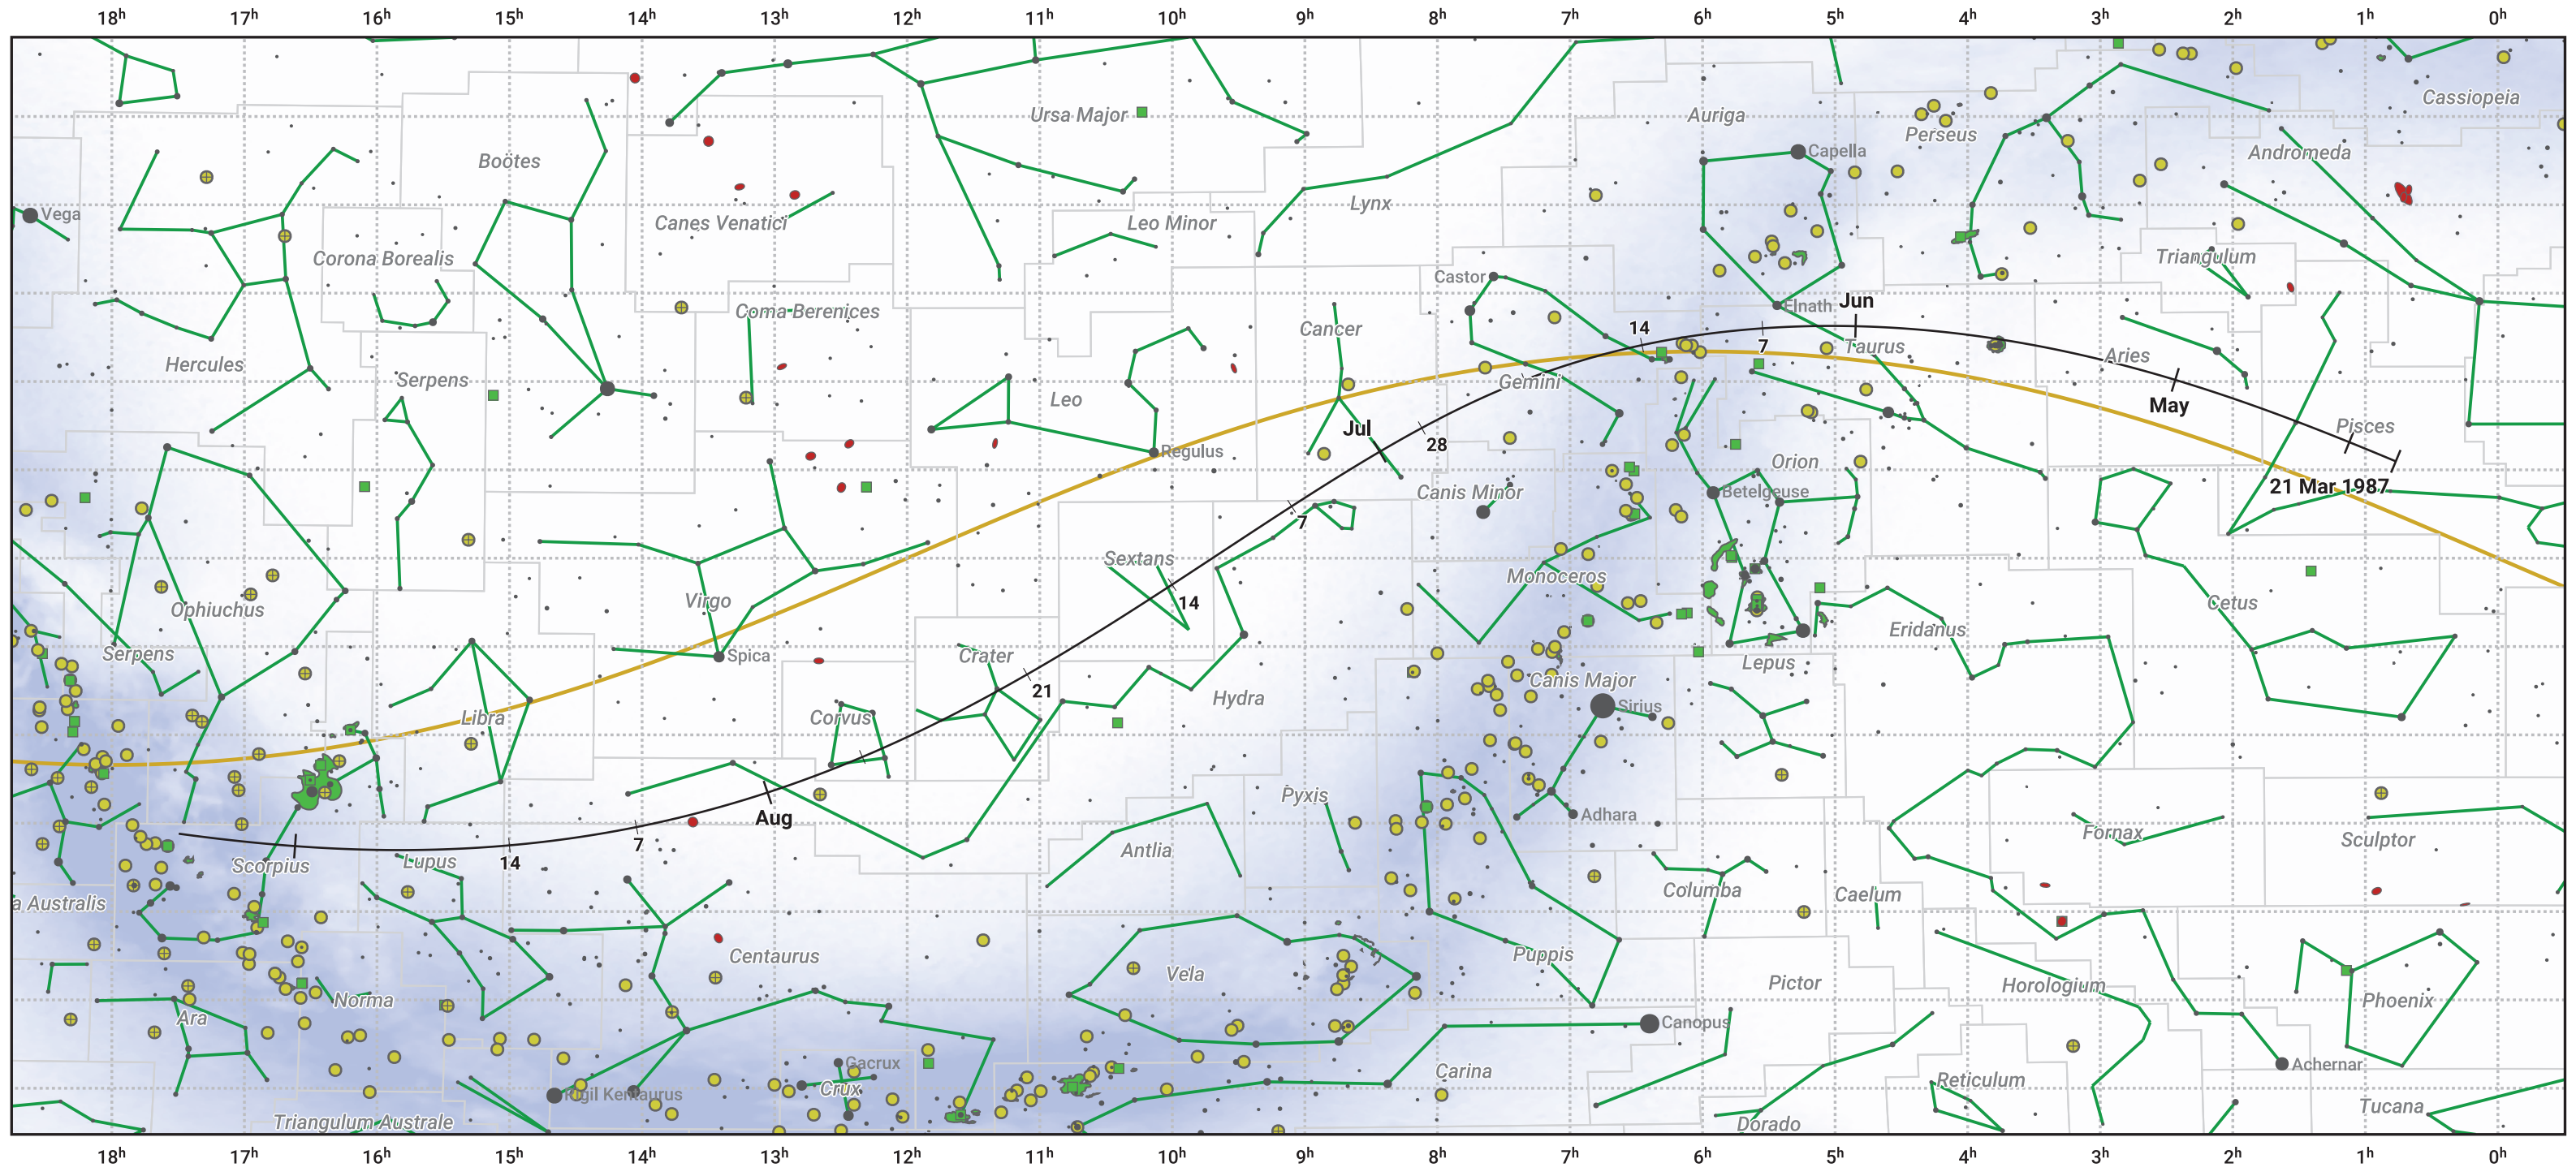

# The path of 2P/Encke starting on 21 Mar 1987

© Dominic Ford 2011–2024. Date markers placed at midnight UTC. Downloaded from <https://in-the-sky.org>

Magnitude scale: • 5.0 • 4.0 • 3.0 • 2.0 • 1.0 • 0.0 ● -1.0 ● -2.0

— Ecliptic Plane

● Galaxy ■ Bright nebula ● Open cluster ⊕ Globular cluster

Date	Mag
1987 Apr 13	13.3
1987 Apr 29	12.3
1987 May 1	12.1
1987 May 11	11.3
1987 May 22	10.0
1987 May 30	8.9
1987 Jun 5	7.9
1987 Jun 11	6.8
1987 Jul 1	6.7
1987 Jul 18	7.9
1987 Jul 31	8.9
1987 Aug 10	9.9
1987 Aug 22	11.1
1987 Sep 1	11.9
1987 Sep 3	12.1