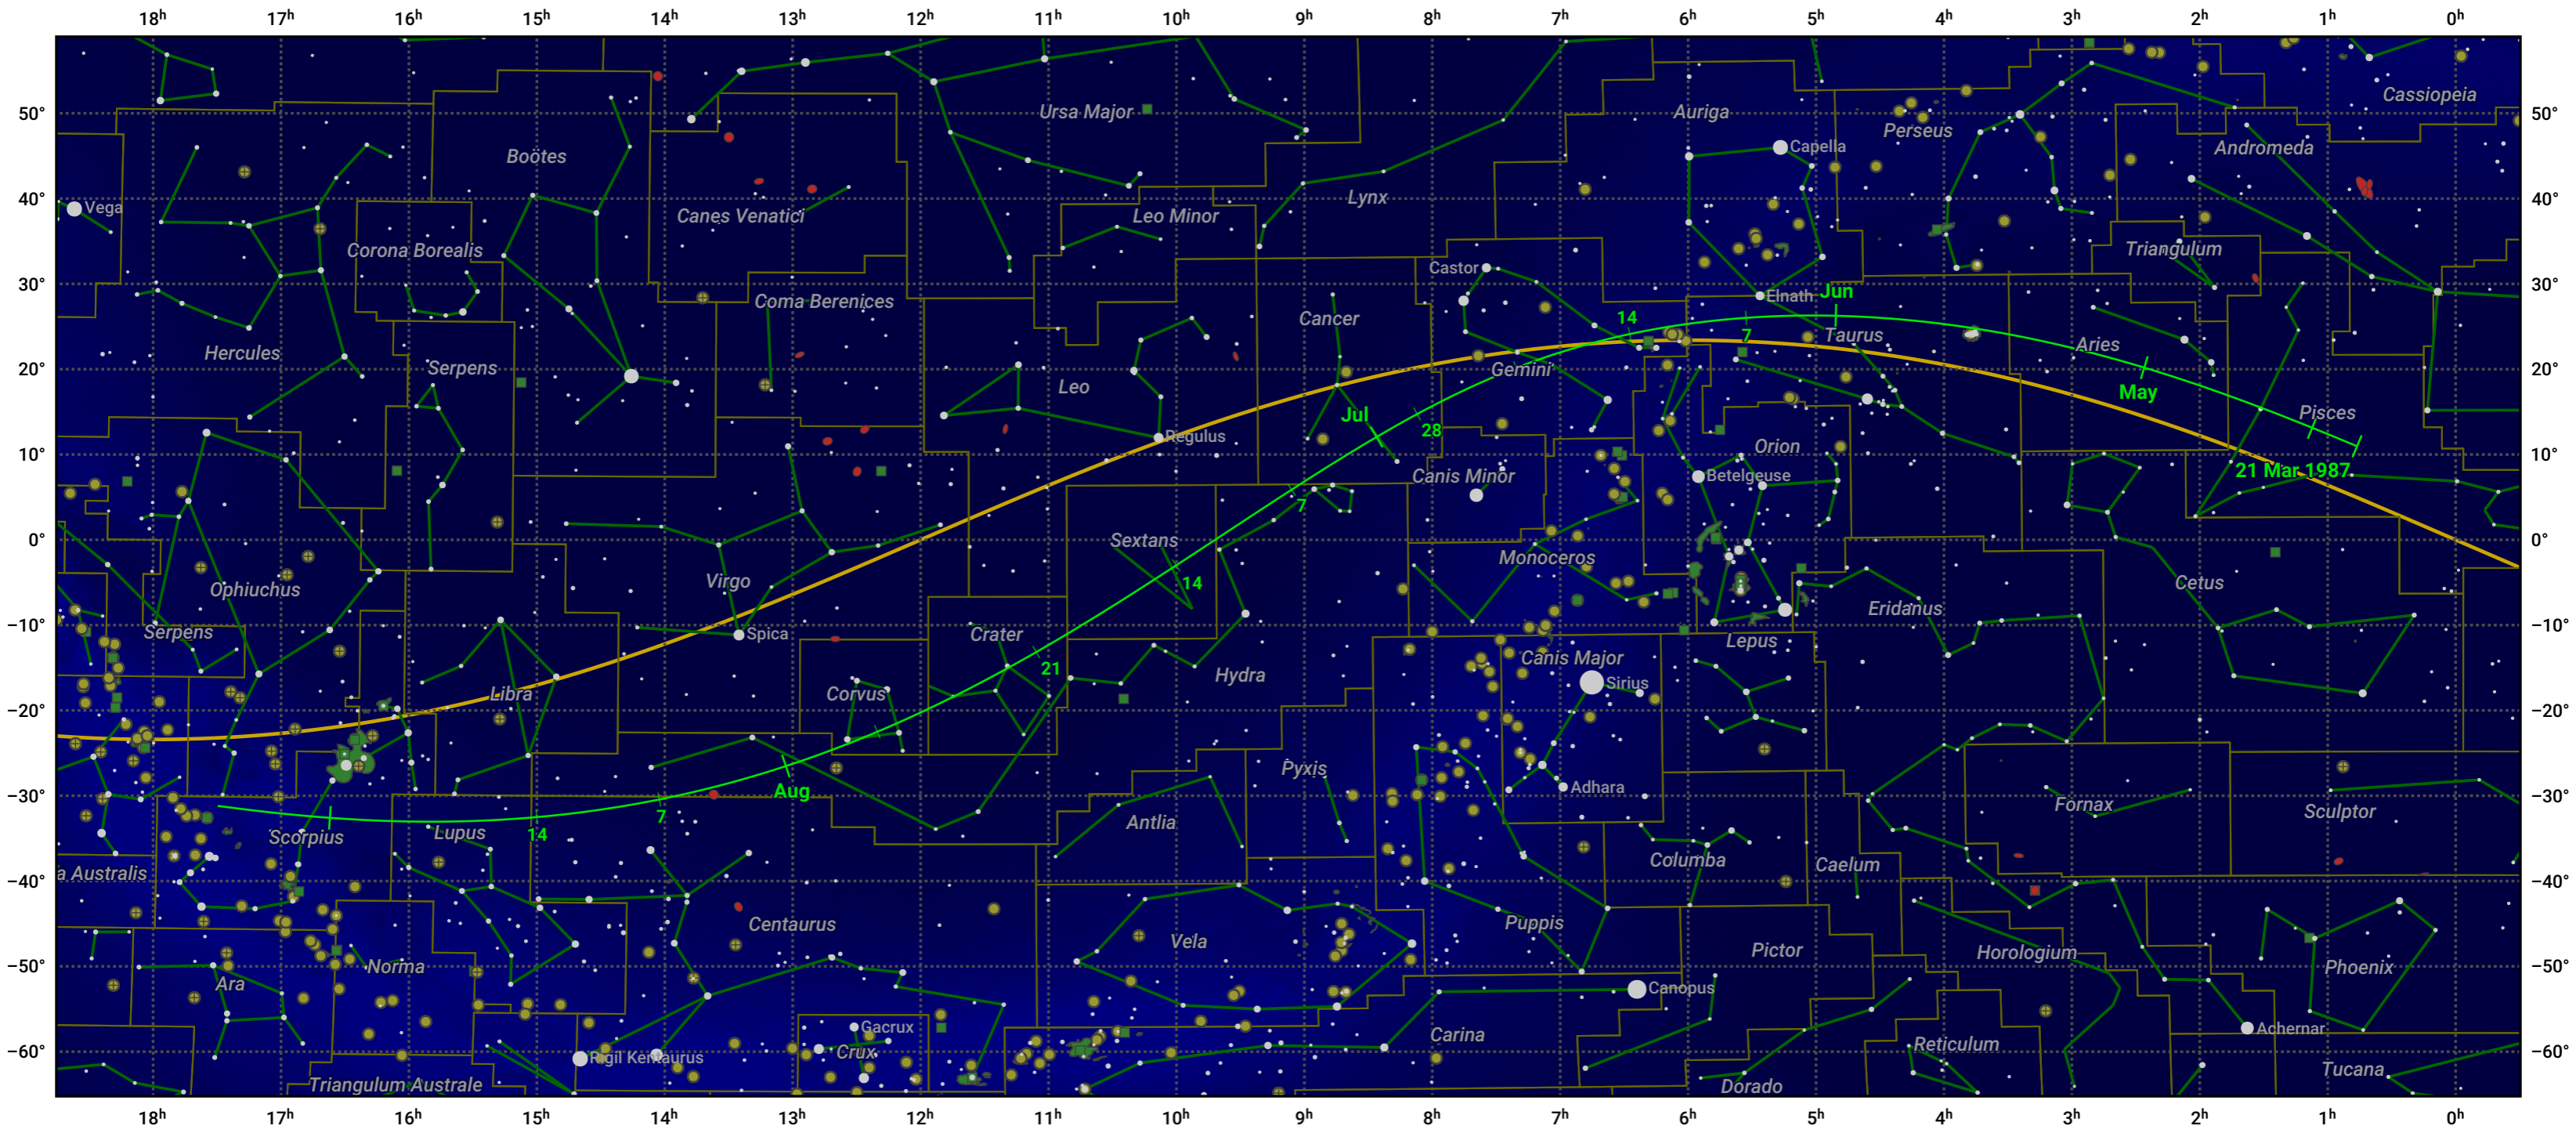

The path of 2P/Encke starting on 21 Mar 1987

© Dominic Ford 2011–2024. Date markers placed at midnight UTC. Downloaded from <https://in-the-sky.org>

Date	Mag
1987 Apr 13	13.3
1987 Apr 29	12.3
1987 May 1	12.1
1987 May 11	11.3
1987 May 22	10.0
1987 May 30	8.9
1987 Jun 5	7.9
1987 Jun 11	6.8
1987 Jul 1	6.7
1987 Jul 18	7.9
1987 Jul 31	8.9
1987 Aug 10	9.9
1987 Aug 22	11.1
1987 Sep 1	11.9
1987 Sep 3	12.1