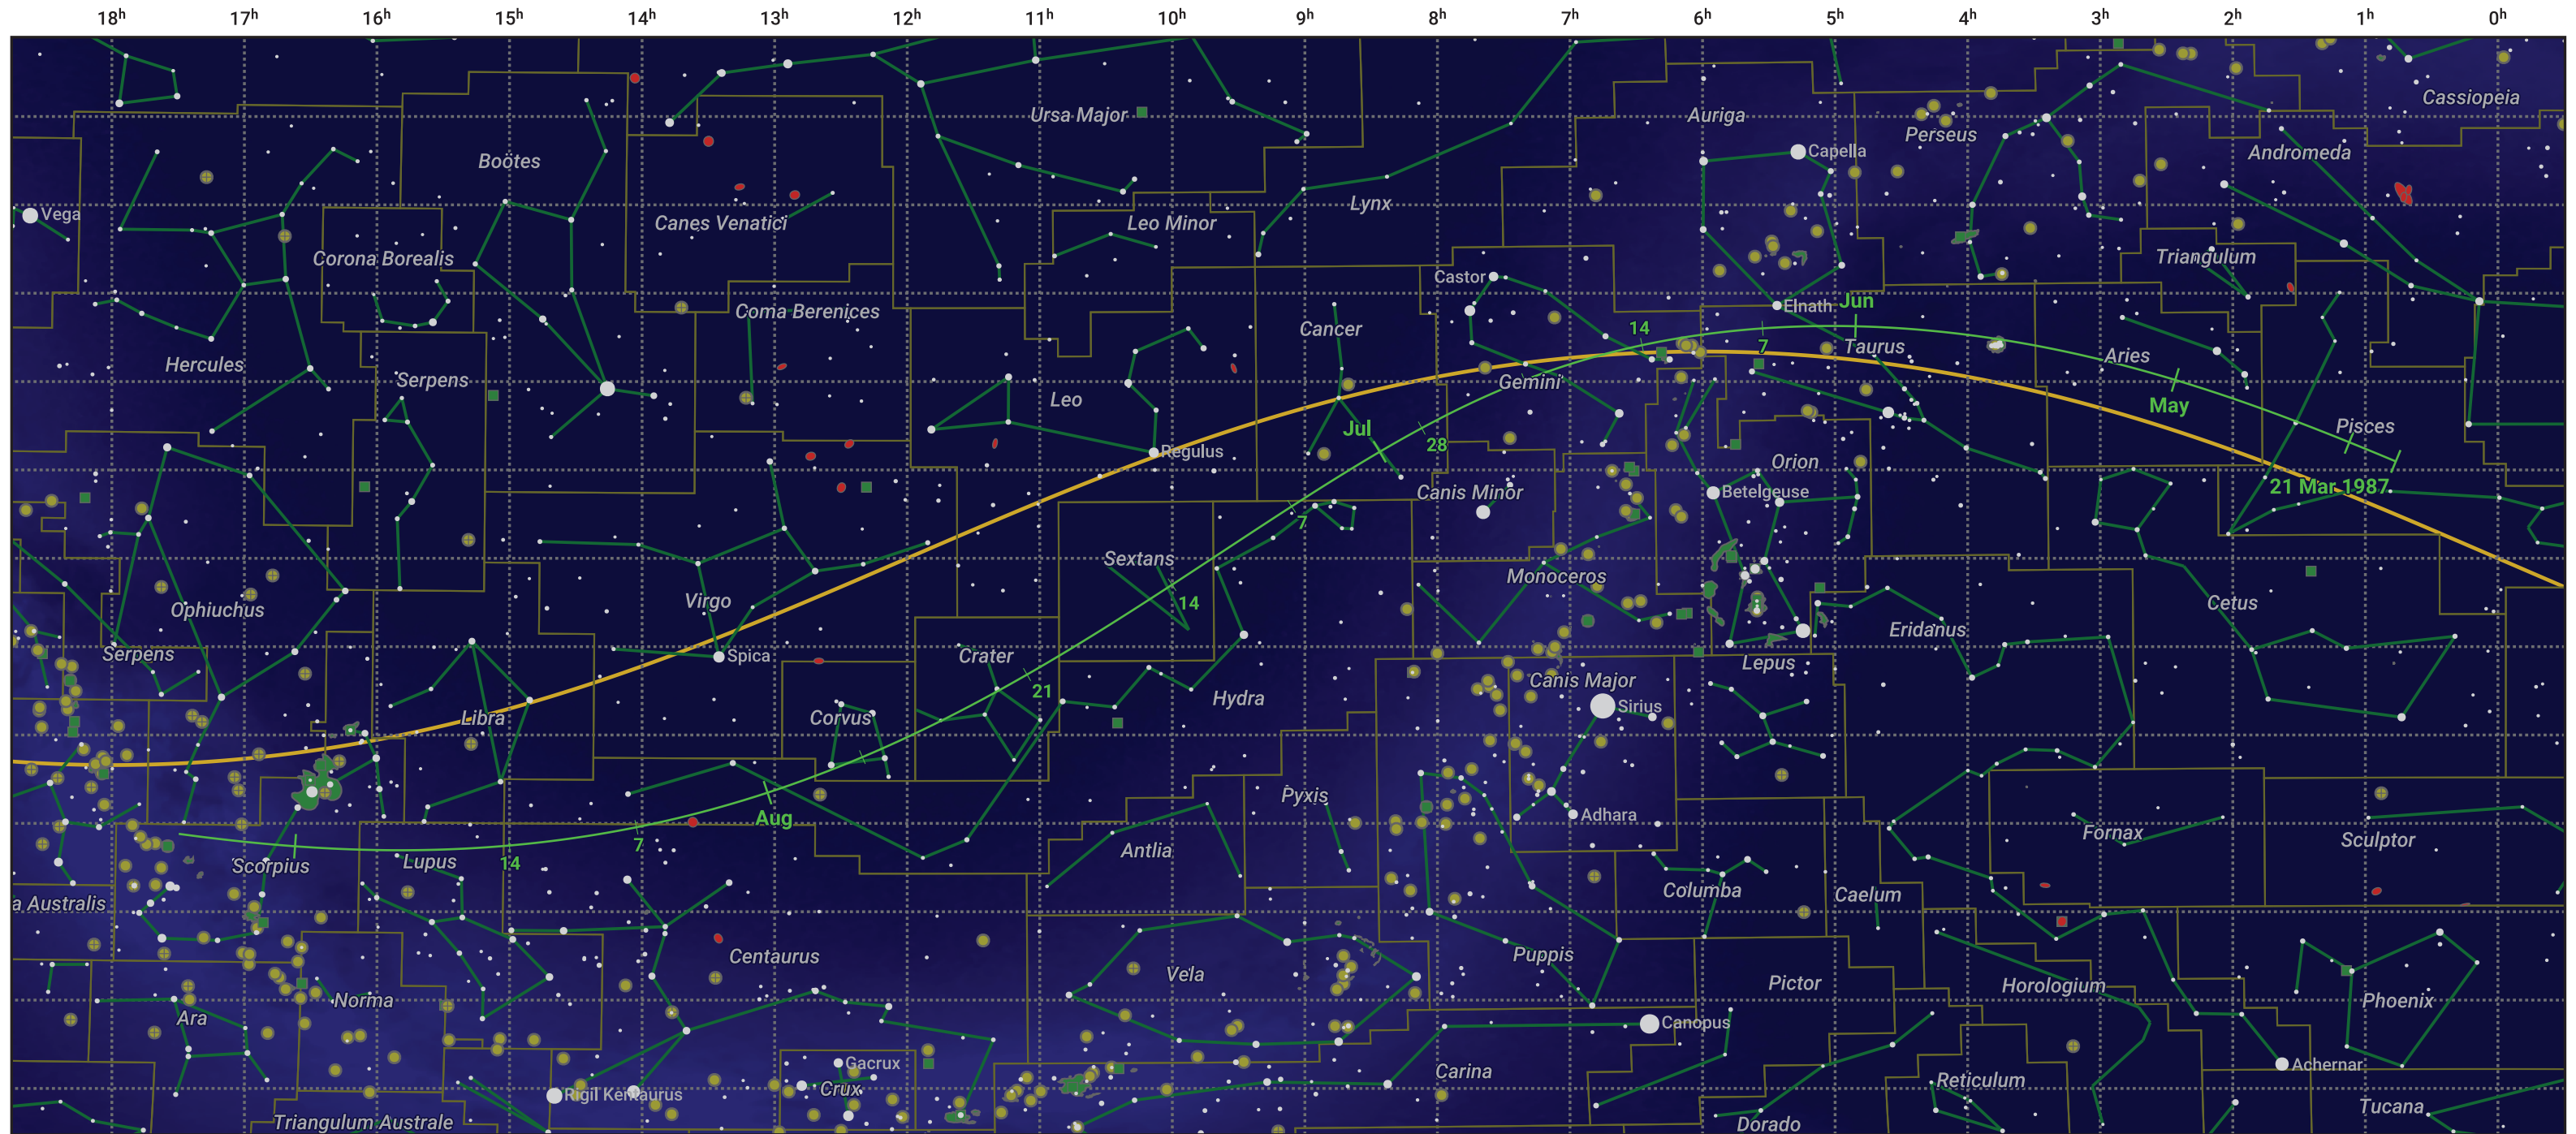

The path of 2P/Encke starting on 21 Mar 1987

© Dominic Ford 2011–2024. Date markers placed at midnight UTC. Downloaded from <https://in-the-sky.org>

Magnitude scale: -5.0 -4.0 -3.0 -2.0 -1.0 0.0 -1.0 -2.0

Ecliptic Plane

Galaxy Bright nebula Open cluster Globular cluster

Date	Mag
1987 Apr 13	13.3
1987 Apr 29	12.3
1987 May 1	12.1
1987 May 11	11.3
1987 May 22	10.0
1987 May 30	8.9
1987 Jun 5	7.9
1987 Jun 11	6.8
1987 Jul 1	6.7
1987 Jul 18	7.9
1987 Jul 31	8.9
1987 Aug 10	9.9
1987 Aug 22	11.1
1987 Sep 1	11.9
1987 Sep 3	12.1