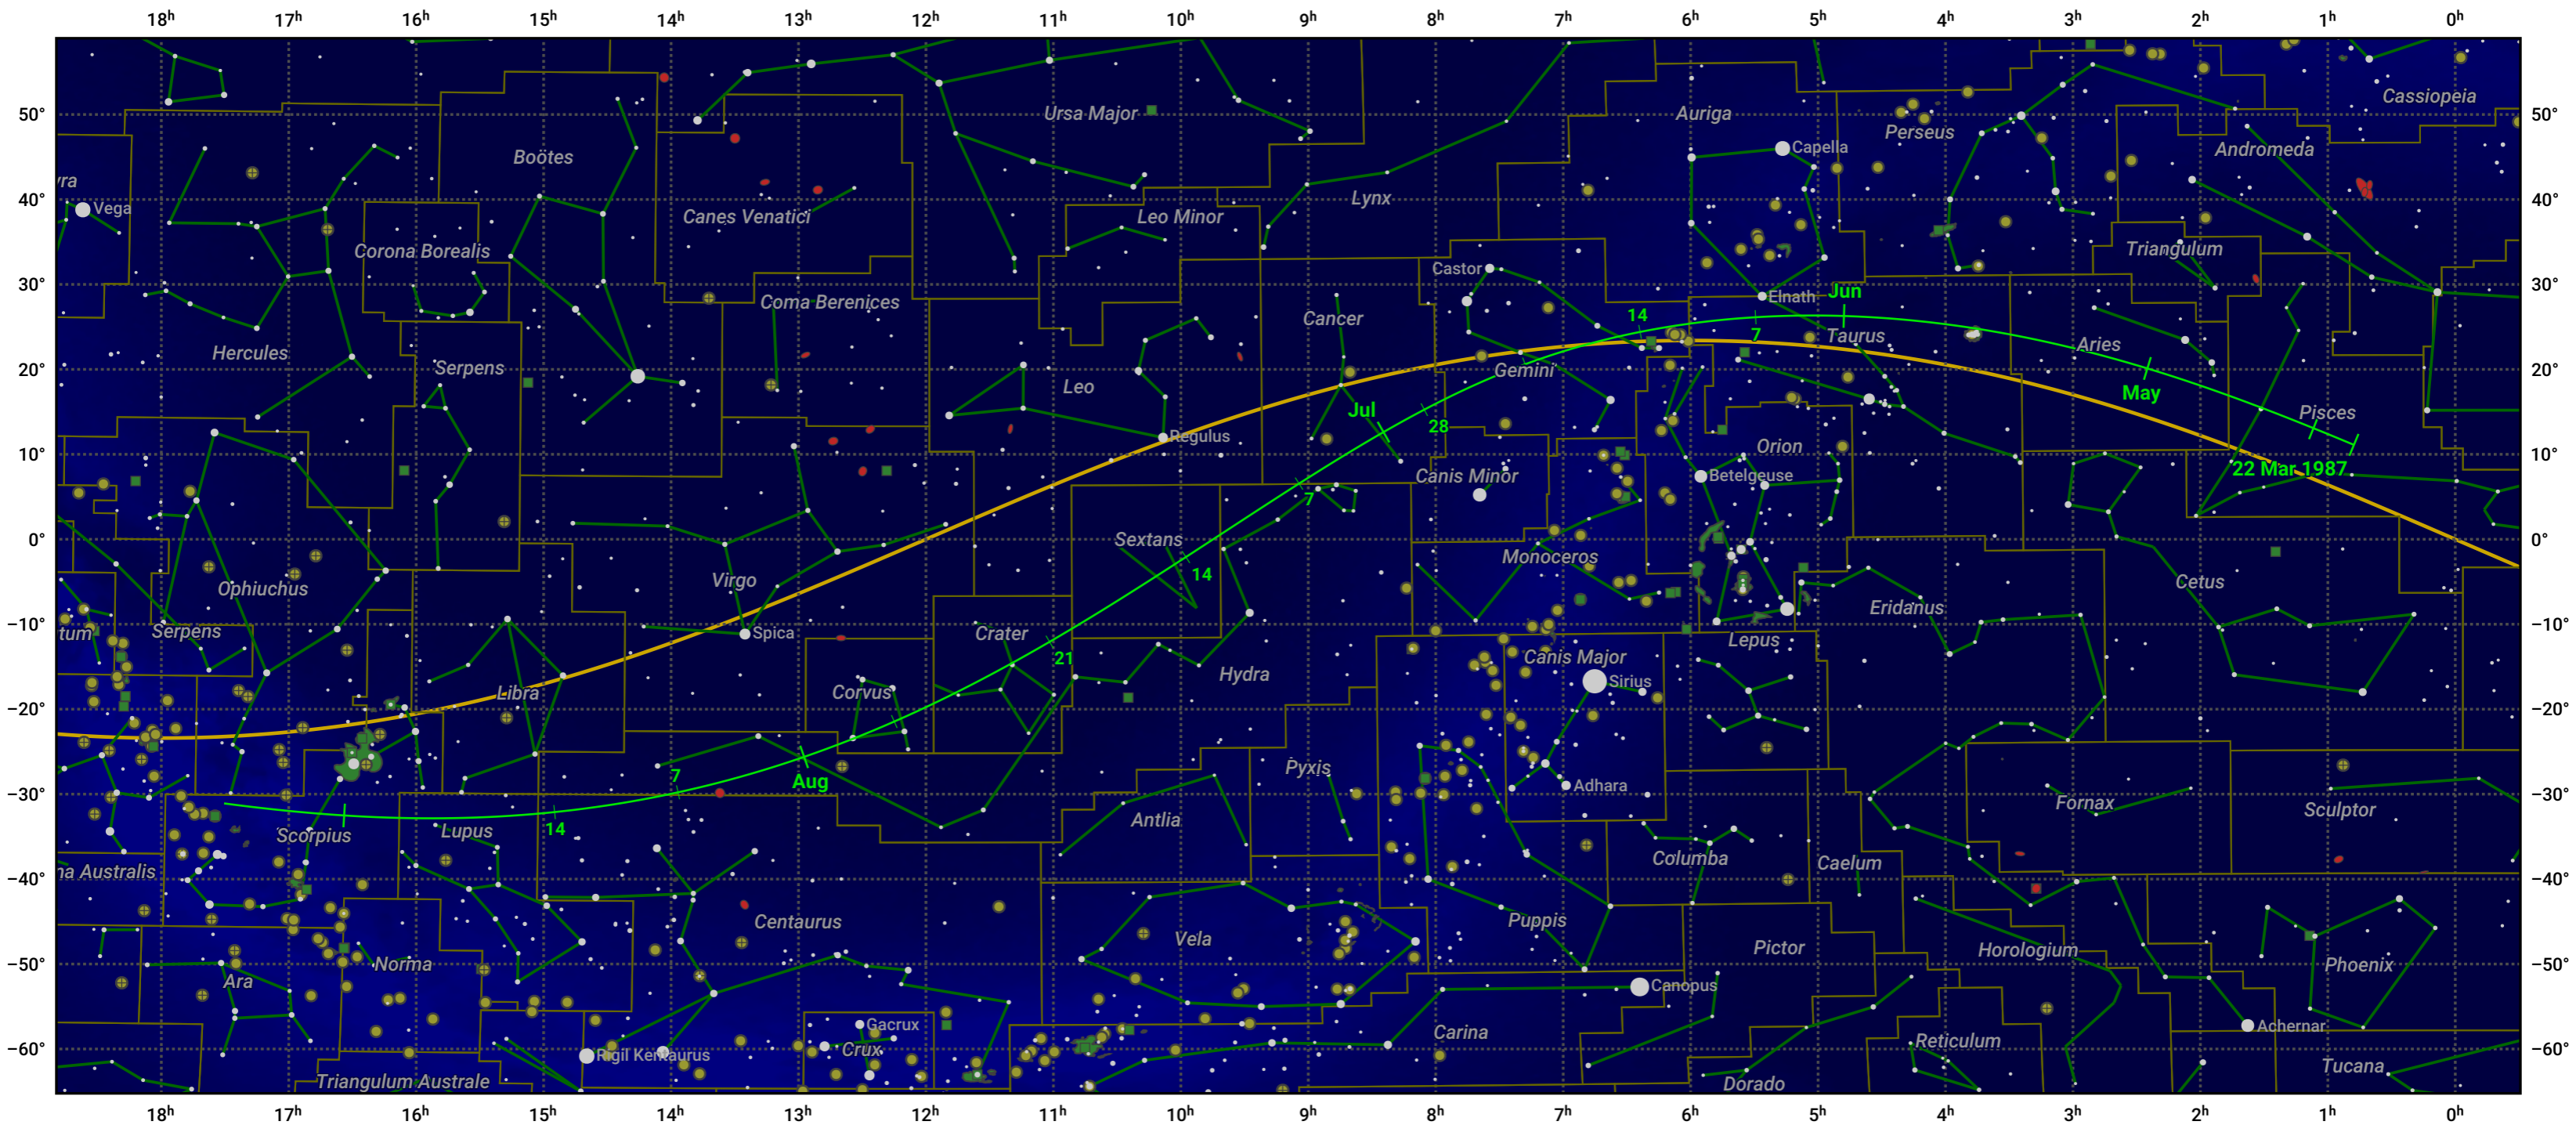

# The path of 2P/Encke starting on 22 Mar 1987

© Dominic Ford 2011–2024. Date markers placed at midnight UTC. Downloaded from <https://in-the-sky.org>

Magnitude scale:  -5.0  -4.0  -3.0  -2.0  -1.0  -2.0

Ecliptic Plane

Galaxy  Bright nebula  Open cluster  Globular cluster

Date	Mag
1987 Apr 14	13.3
1987 Apr 30	12.2
1987 May 1	12.2
1987 May 12	11.2
1987 May 22	10.1
1987 May 30	9.0
1987 Jun 6	7.9
1987 Jun 12	6.8
1987 Jul 1	6.7
1987 Jul 18	7.8
1987 Jul 31	8.9
1987 Aug 11	10.0
1987 Aug 22	11.0
1987 Sep 1	11.9
1987 Sep 3	12.1
1987 Sep 18	13.1