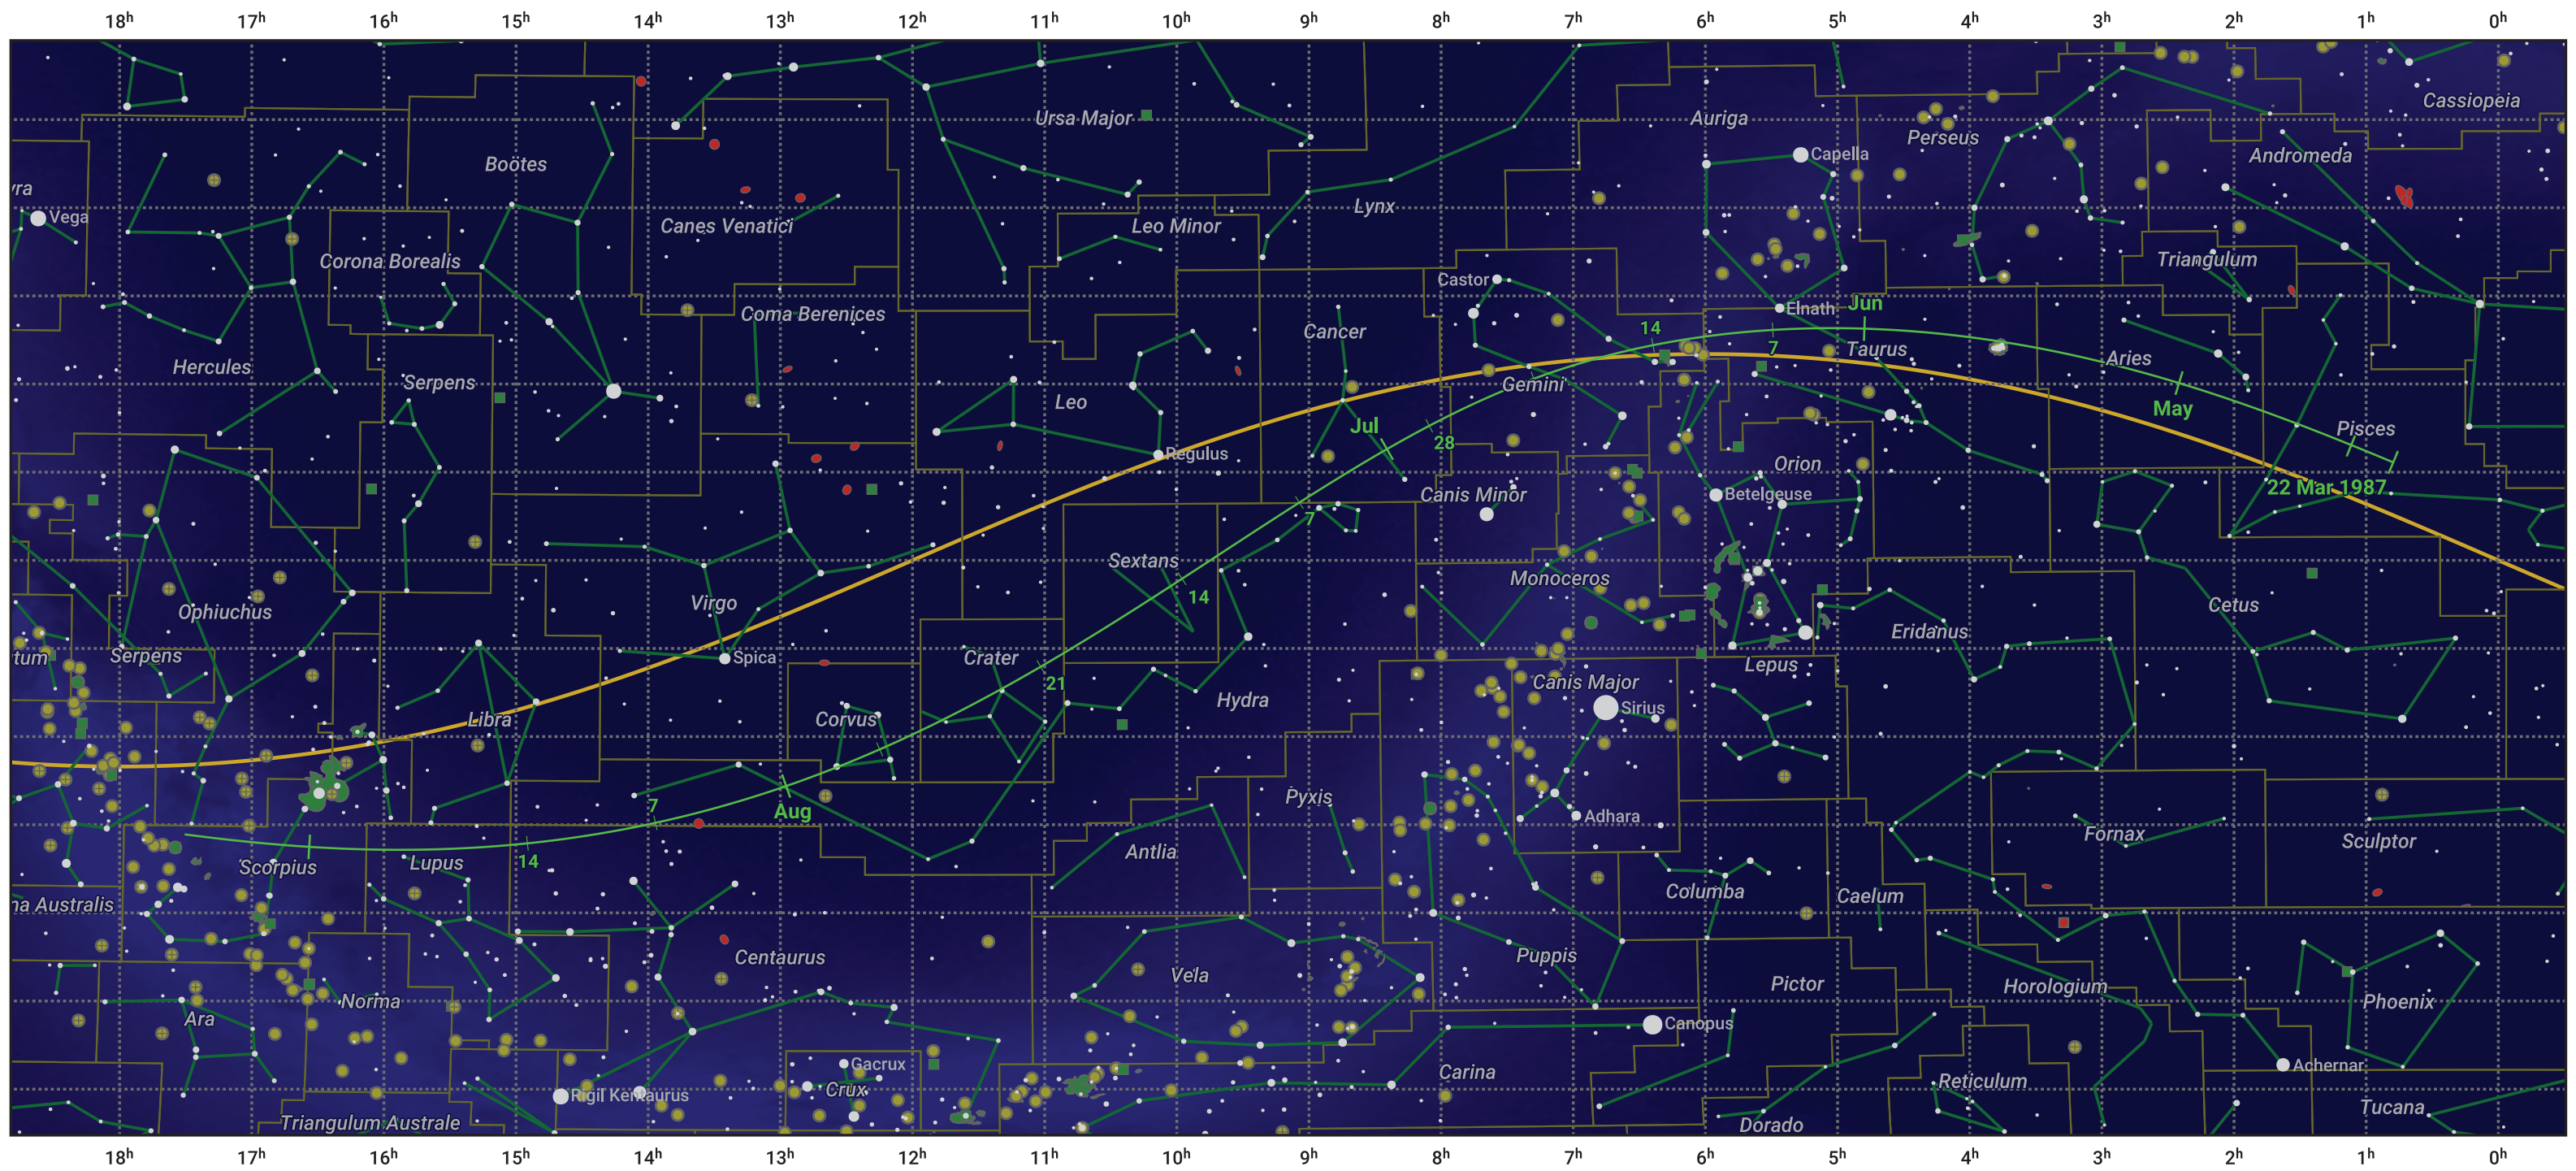

The path of 2P/Encke starting on 22 Mar 1987

© Dominic Ford 2011–2024. Date markers placed at midnight UTC. Downloaded from <https://in-the-sky.org>

Magnitude scale: • 5.0 • 4.0 • 3.0 • 2.0 • 1.0 • 0.0 • -1.0 • -2.0

— Ecliptic Plane

Galaxy Bright nebula Open cluster Globular cluster

Date	Mag
1987 Apr 14	13.3
1987 Apr 30	12.2
1987 May 1	12.2
1987 May 12	11.2
1987 May 22	10.1
1987 May 30	9.0
1987 Jun 6	7.9
1987 Jun 12	6.8
1987 Jul 1	6.7
1987 Jul 18	7.8
1987 Jul 31	8.9
1987 Aug 11	10.0
1987 Aug 22	11.0
1987 Sep 1	11.9
1987 Sep 3	12.1
1987 Sep 18	13.1