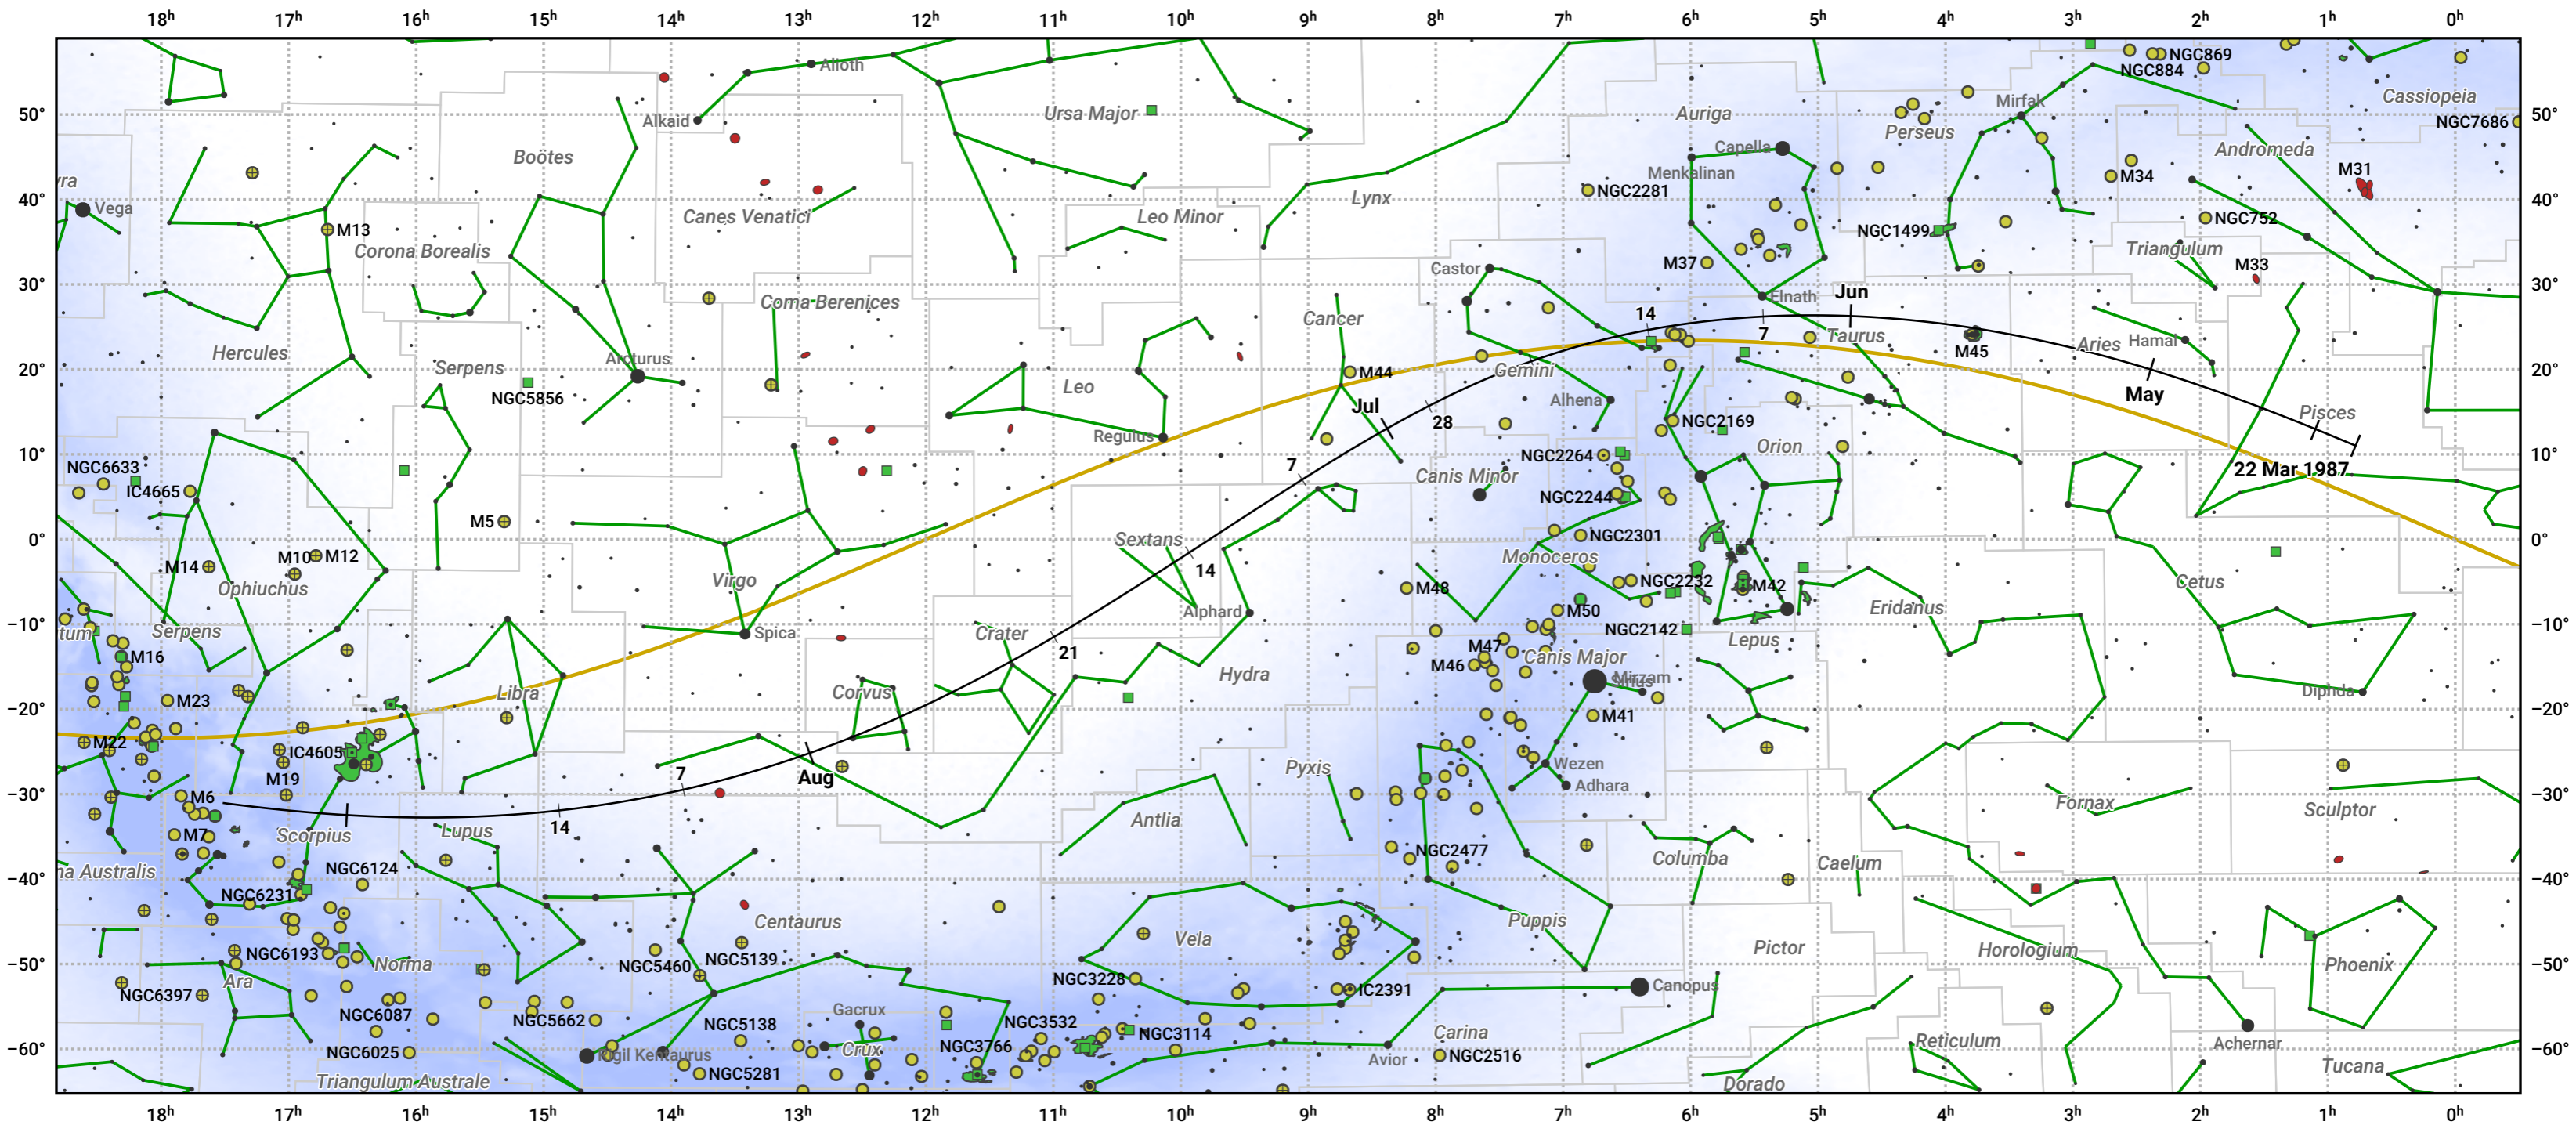

# The path of 2P/Encke starting on 22 Mar 1987

© Dominic Ford 2011–2024. Date markers placed at midnight UTC. Downloaded from <https://in-the-sky.org>

Magnitude scale:  -5.0  -4.0  -3.0  -2.0  -1.0  0.0  -1.0  -2.0

— Ecliptic Plane

Galaxy  Bright nebula  Open cluster  Globular cluster

Date	Mag
1987 Apr 14	13.3
1987 Apr 30	12.3
1987 May 1	12.2
1987 May 12	11.3
1987 May 22	10.2
1987 May 30	9.1
1987 Jun 6	7.9
1987 Jun 12	6.8
1987 Jul 1	6.6
1987 Jul 18	7.8
1987 Jul 31	8.9
1987 Aug 11	10.0
1987 Aug 22	11.0
1987 Sep 1	11.9
1987 Sep 3	12.0
1987 Sep 17	13.0