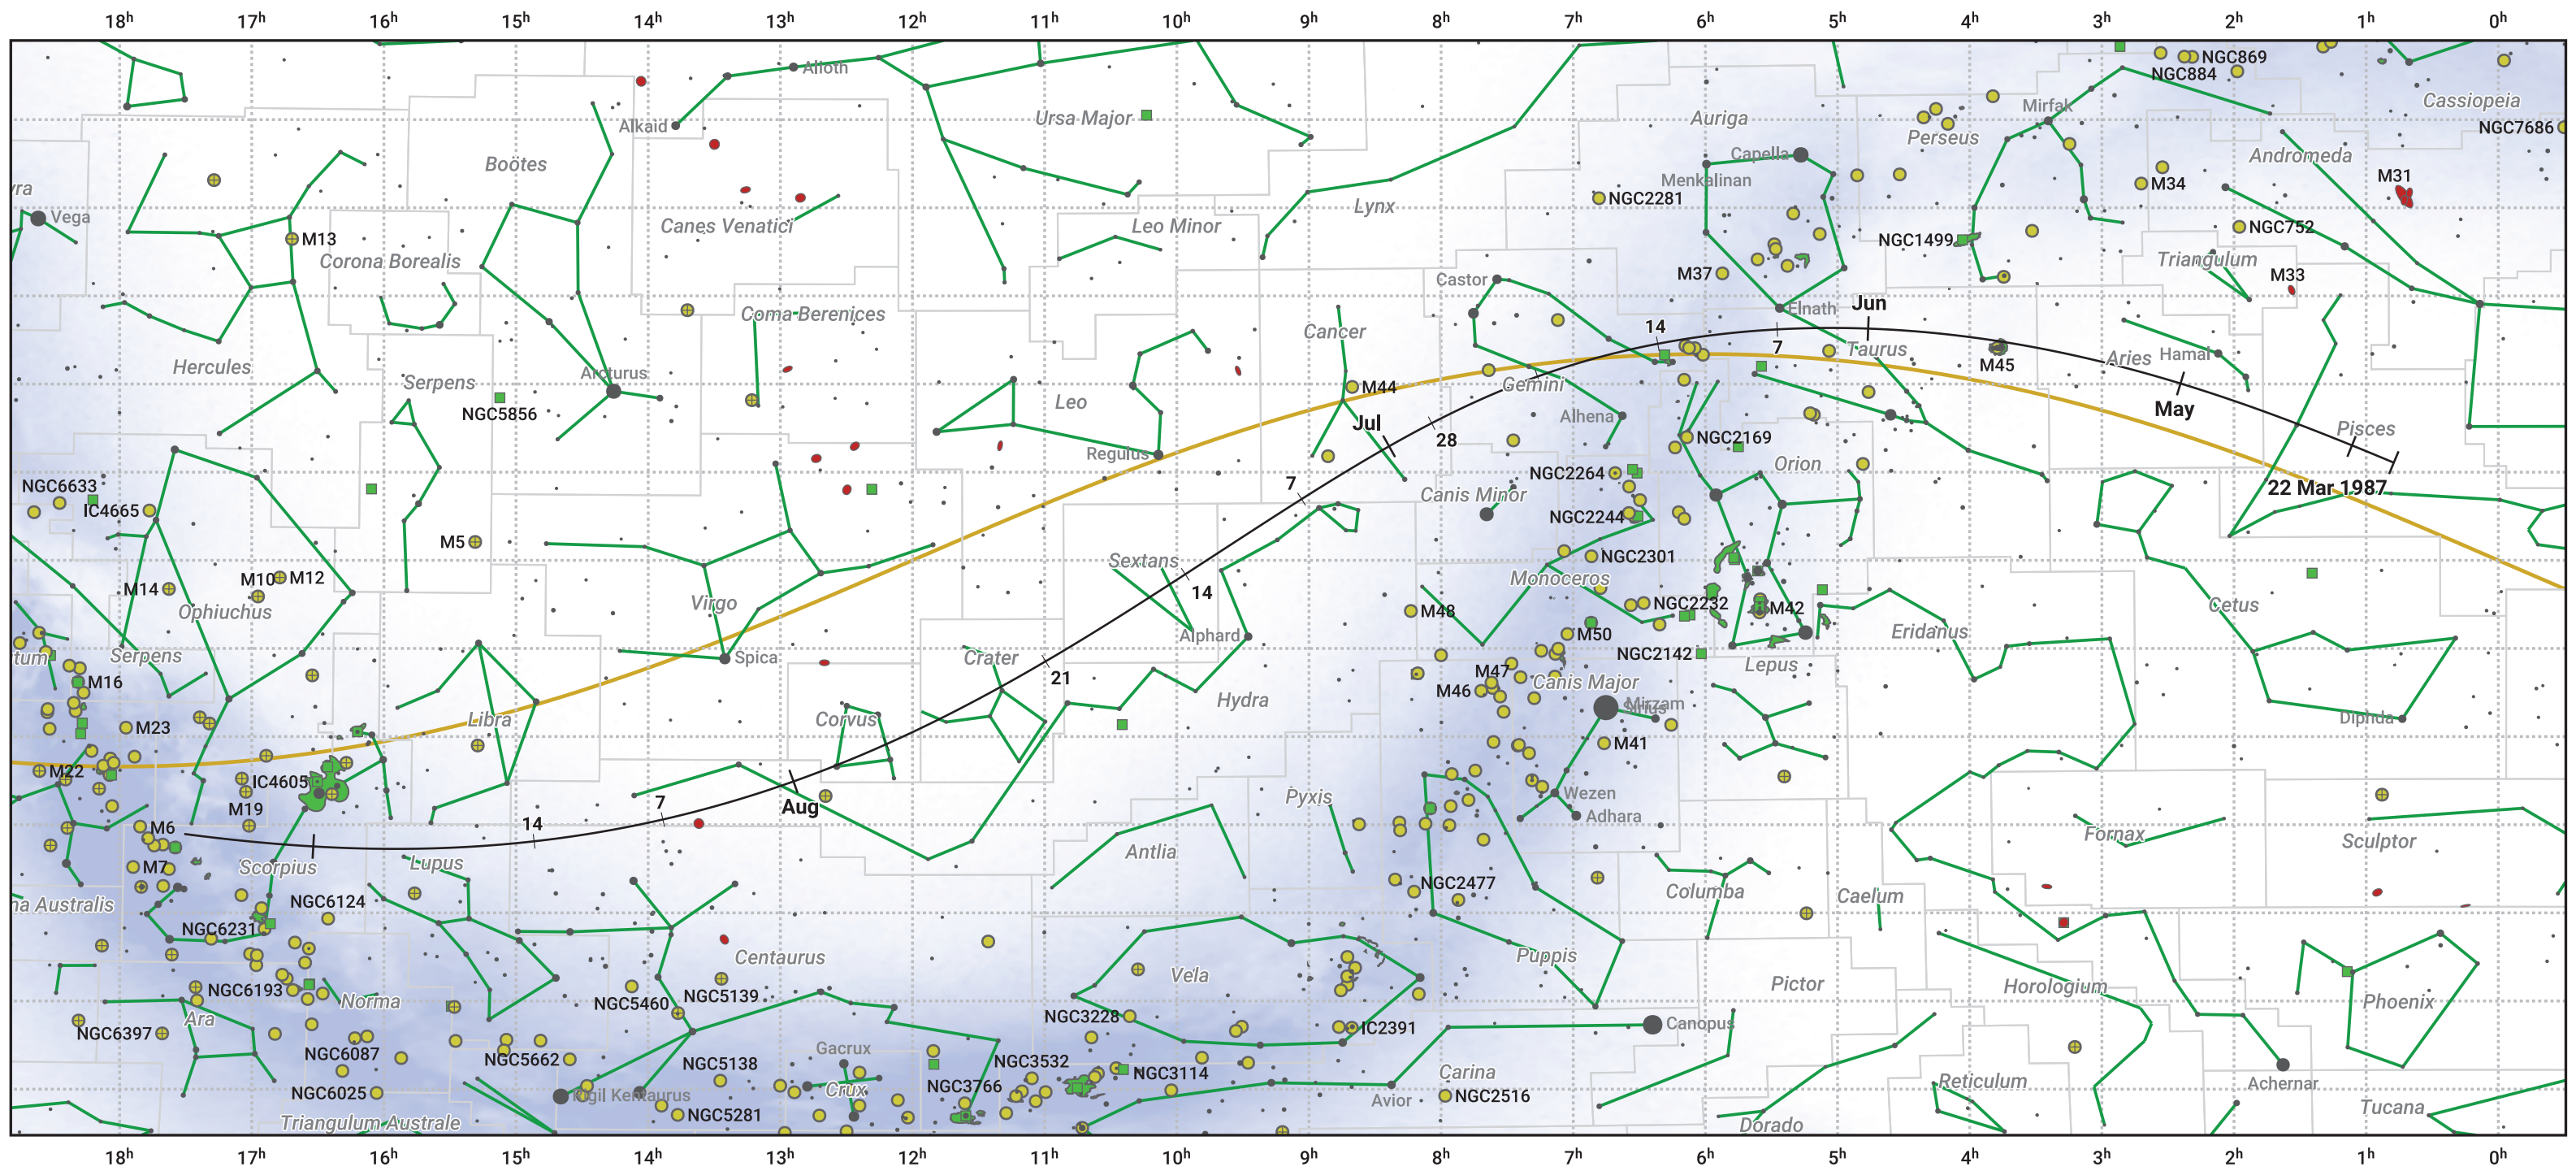

The path of 2P/Encke starting on 22 Mar 1987

© Dominic Ford 2011–2024. Date markers placed at midnight UTC. Downloaded from <https://in-the-sky.org>

Magnitude scale: 5.0 4.0 3.0 2.0 1.0 0.0 -1.0 -2.0

Ecliptic Plane

Galaxy Bright nebula Open cluster + Globular cluster

Date	Mag
1987 Apr 14	13.3
1987 Apr 30	12.3
1987 May 1	12.2
1987 May 12	11.3
1987 May 22	10.2
1987 May 30	9.1
1987 Jun 6	7.9
1987 Jun 12	6.9
1987 Jul 1	6.6
1987 Jul 19	7.9
1987 Aug 1	8.9
1987 Aug 11	9.9
1987 Aug 22	11.0
1987 Sep 1	11.9
1987 Sep 3	12.0
1987 Sep 17	13.0