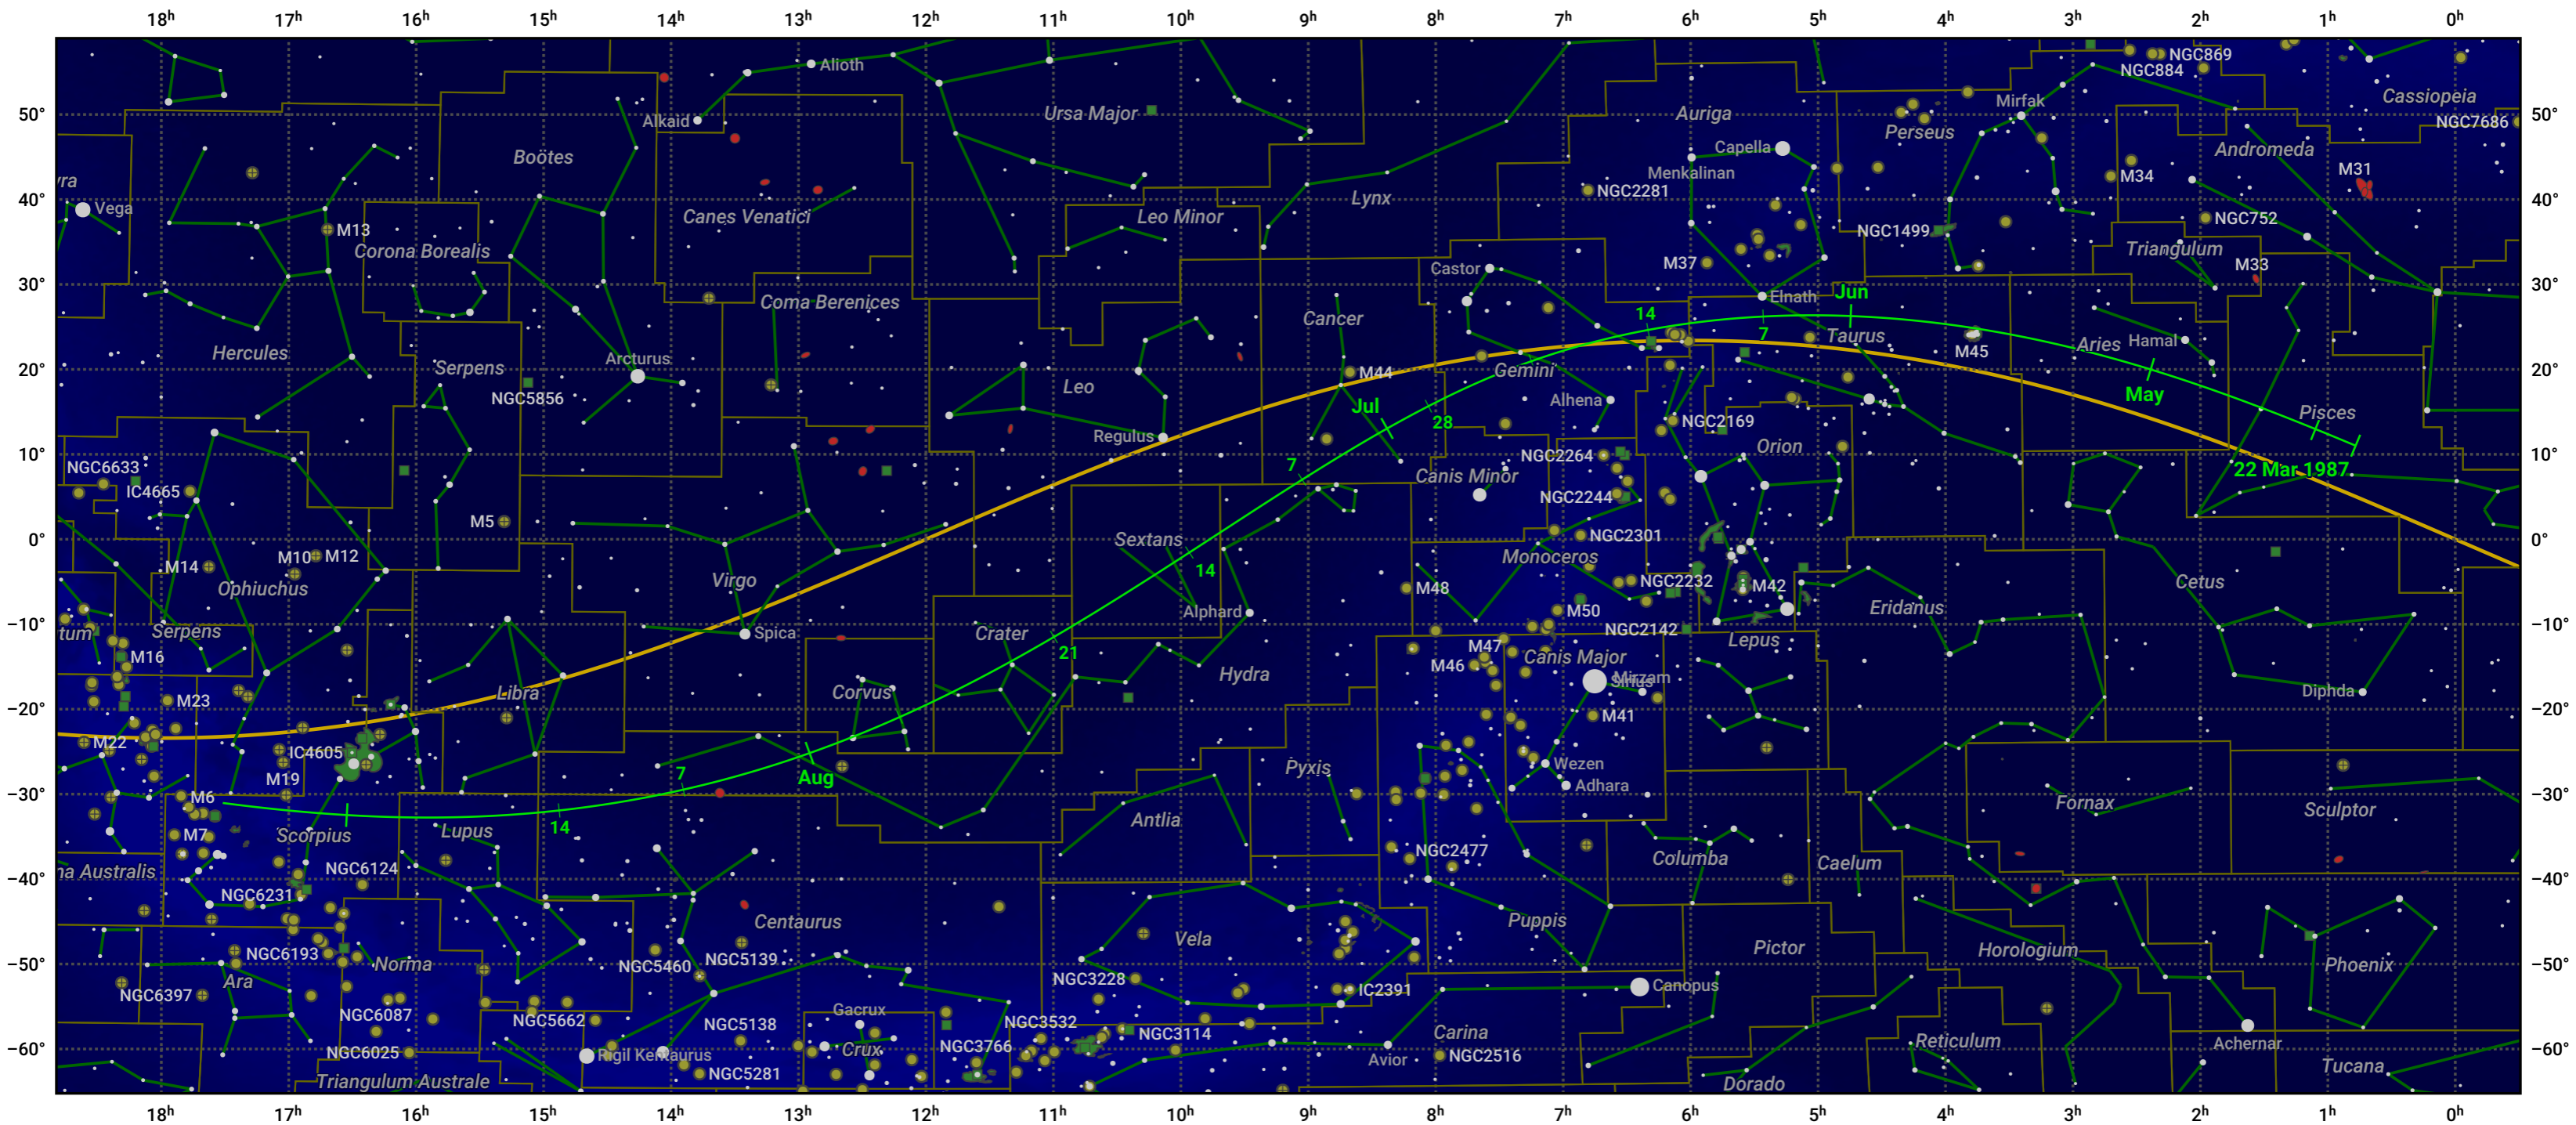

The path of 2P/Encke starting on 22 Mar 1987

© Dominic Ford 2011–2024. Date markers placed at midnight UTC. Downloaded from <https://in-the-sky.org>

Magnitude scale: -5.0 -4.0 -3.0 -2.0 -1.0 0.0 -1.0 -2.0

— Ecliptic Plane

Galaxy
 Bright nebula
 Open cluster
 Globular cluster

Date	Mag
1987 Apr 14	13.3
1987 Apr 30	12.3
1987 May 1	12.2
1987 May 12	11.3
1987 May 22	10.2
1987 May 30	9.1
1987 Jun 6	7.9
1987 Jun 12	6.8
1987 Jul 1	6.6
1987 Jul 18	7.8
1987 Jul 31	8.9
1987 Aug 11	10.0
1987 Aug 22	11.0
1987 Sep 1	11.9
1987 Sep 3	12.0
1987 Sep 17	13.0