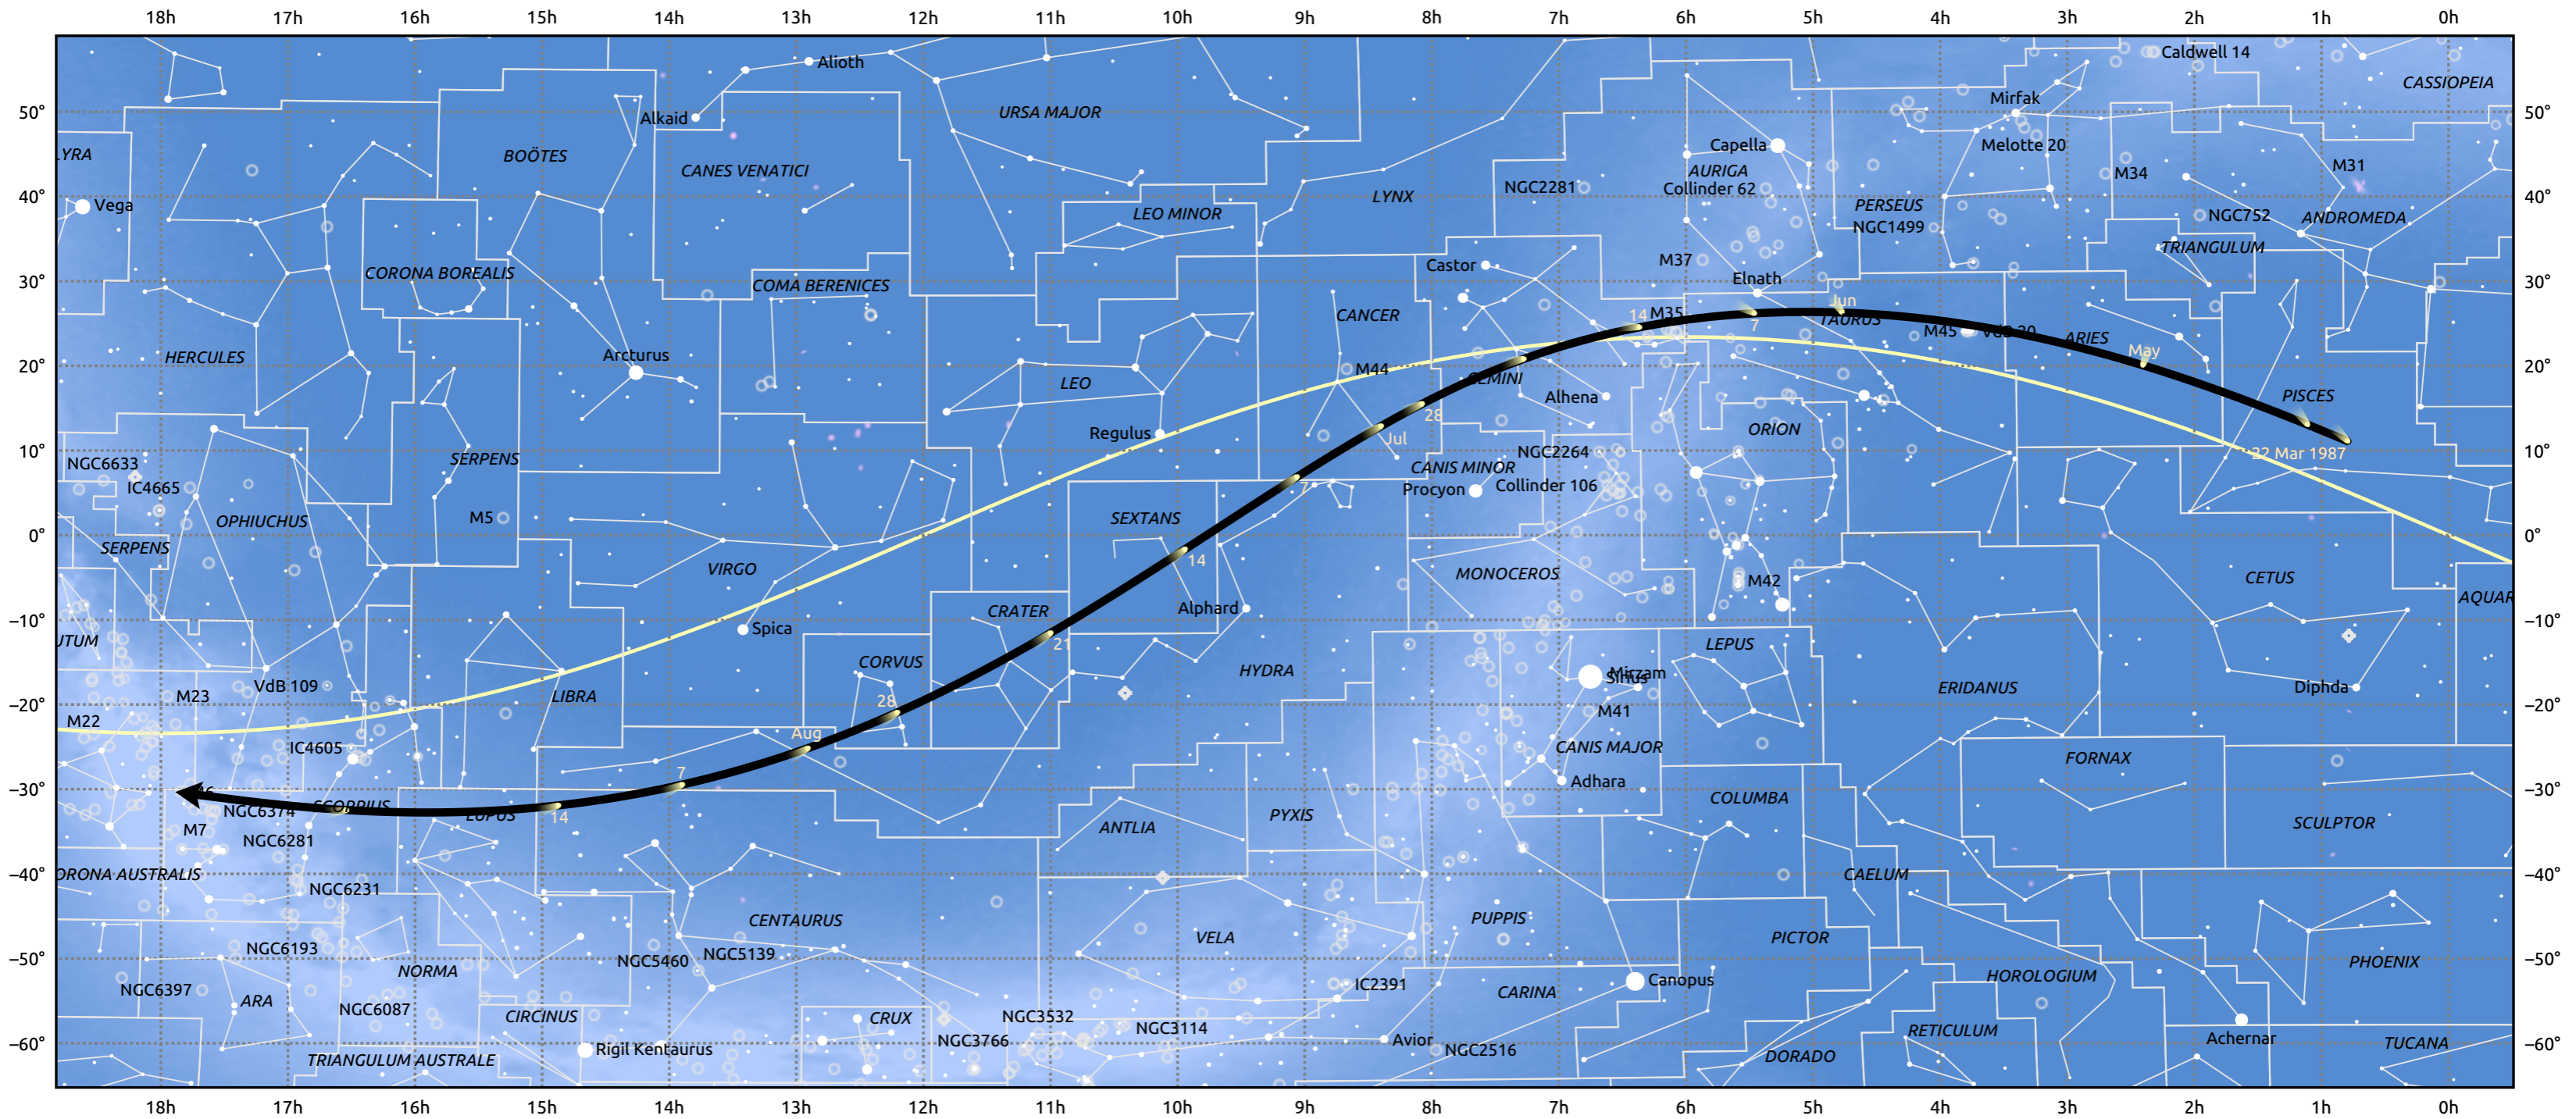

# The path of 2P/Encke starting on 22 Mar 1987

© Dominic Ford 2011–2025. Date markers placed at midnight UTC. Downloaded from <https://in-the-sky.org>

Magnitude scale:  -5.0  -4.0  -3.0  -2.0  -1.0  0.0  -1.0  -2.0

Ecliptic Plane

Galaxy  Bright nebula  Open cluster  Globular cluster  Planetary nebula

Date	Mag
1987 Apr 14	13.3
1987 Apr 30	12.3
1987 May 1	12.2
1987 May 12	11.3
1987 May 22	10.2
1987 May 30	9.1
1987 Jun 6	7.9
1987 Jun 12	6.9
1987 Jul 1	6.6
1987 Jul 19	7.9
1987 Aug 1	8.9
1987 Aug 11	9.9
1987 Aug 22	11.0
1987 Sep 1	11.9
1987 Sep 3	12.0
1987 Sep 17	13.0