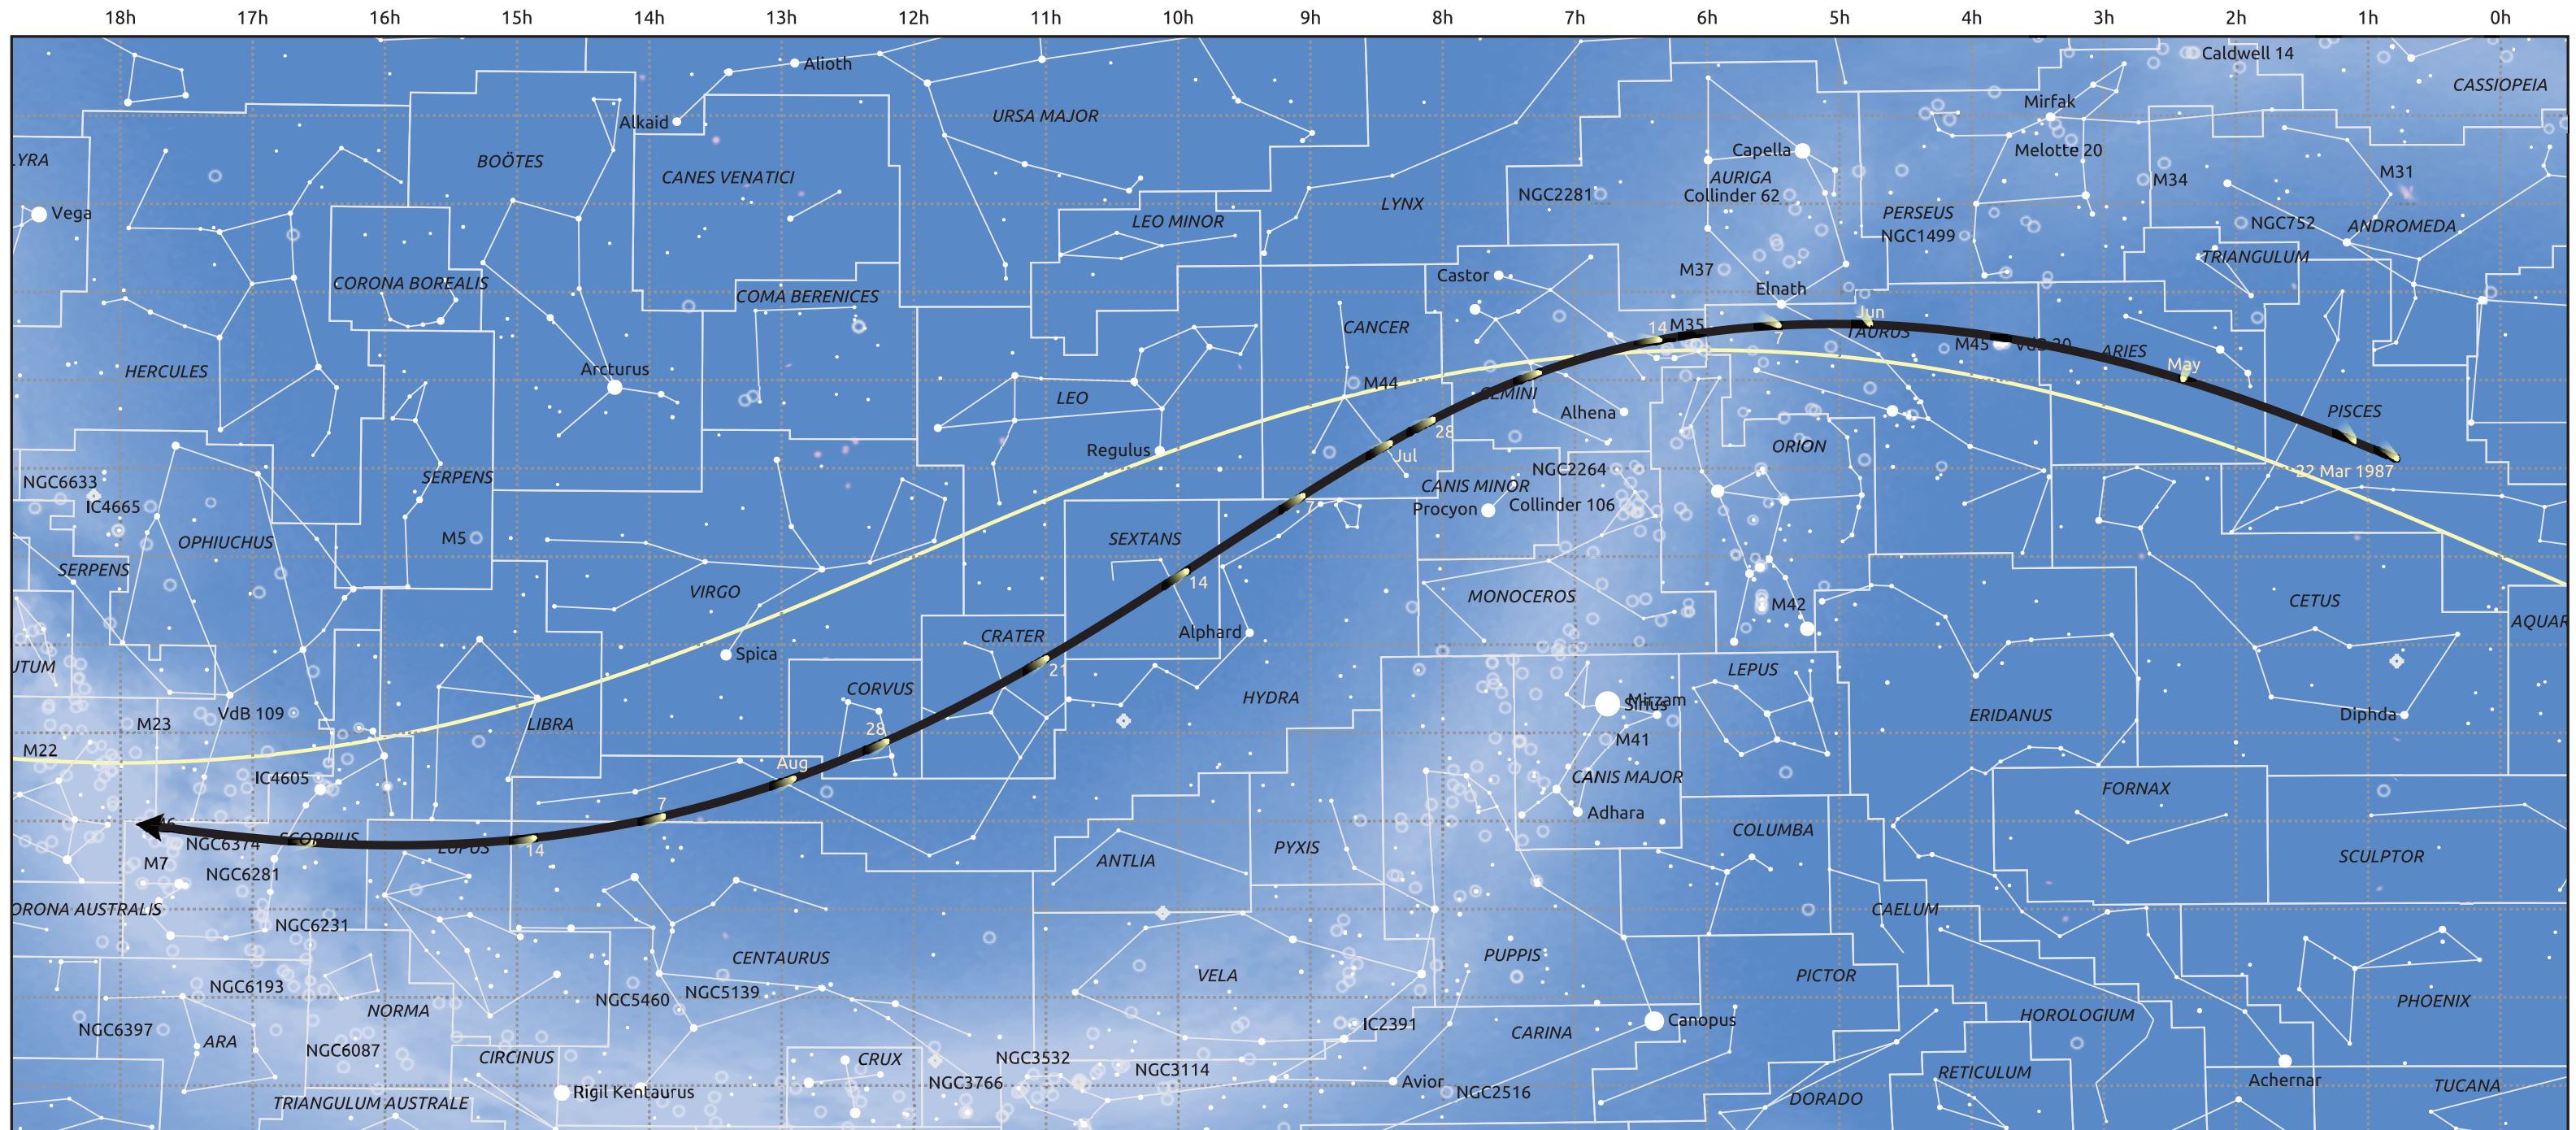

# The path of 2P/Encke starting on 22 Mar 1987

© Dominic Ford 2011–2025. Date markers placed at midnight UTC. Downloaded from <https://in-the-sky.org>

Magnitude scale:  5.0  4.0  3.0  2.0  1.0  0.0  -1.0  -2.0

Ecliptic Plane

Galaxy  Bright nebula  Open cluster  Globular cluster  Planetary nebula

Date	Mag
1987 Apr 14	13.3
1987 Apr 30	12.3
1987 May 1	12.2
1987 May 12	11.3
1987 May 22	10.2
1987 May 30	9.1
1987 Jun 6	7.9
1987 Jun 12	6.9
1987 Jul 1	6.6
1987 Jul 19	7.9
1987 Aug 1	8.9
1987 Aug 11	9.9
1987 Aug 22	11.0
1987 Sep 1	11.9
1987 Sep 3	12.0
1987 Sep 17	13.0