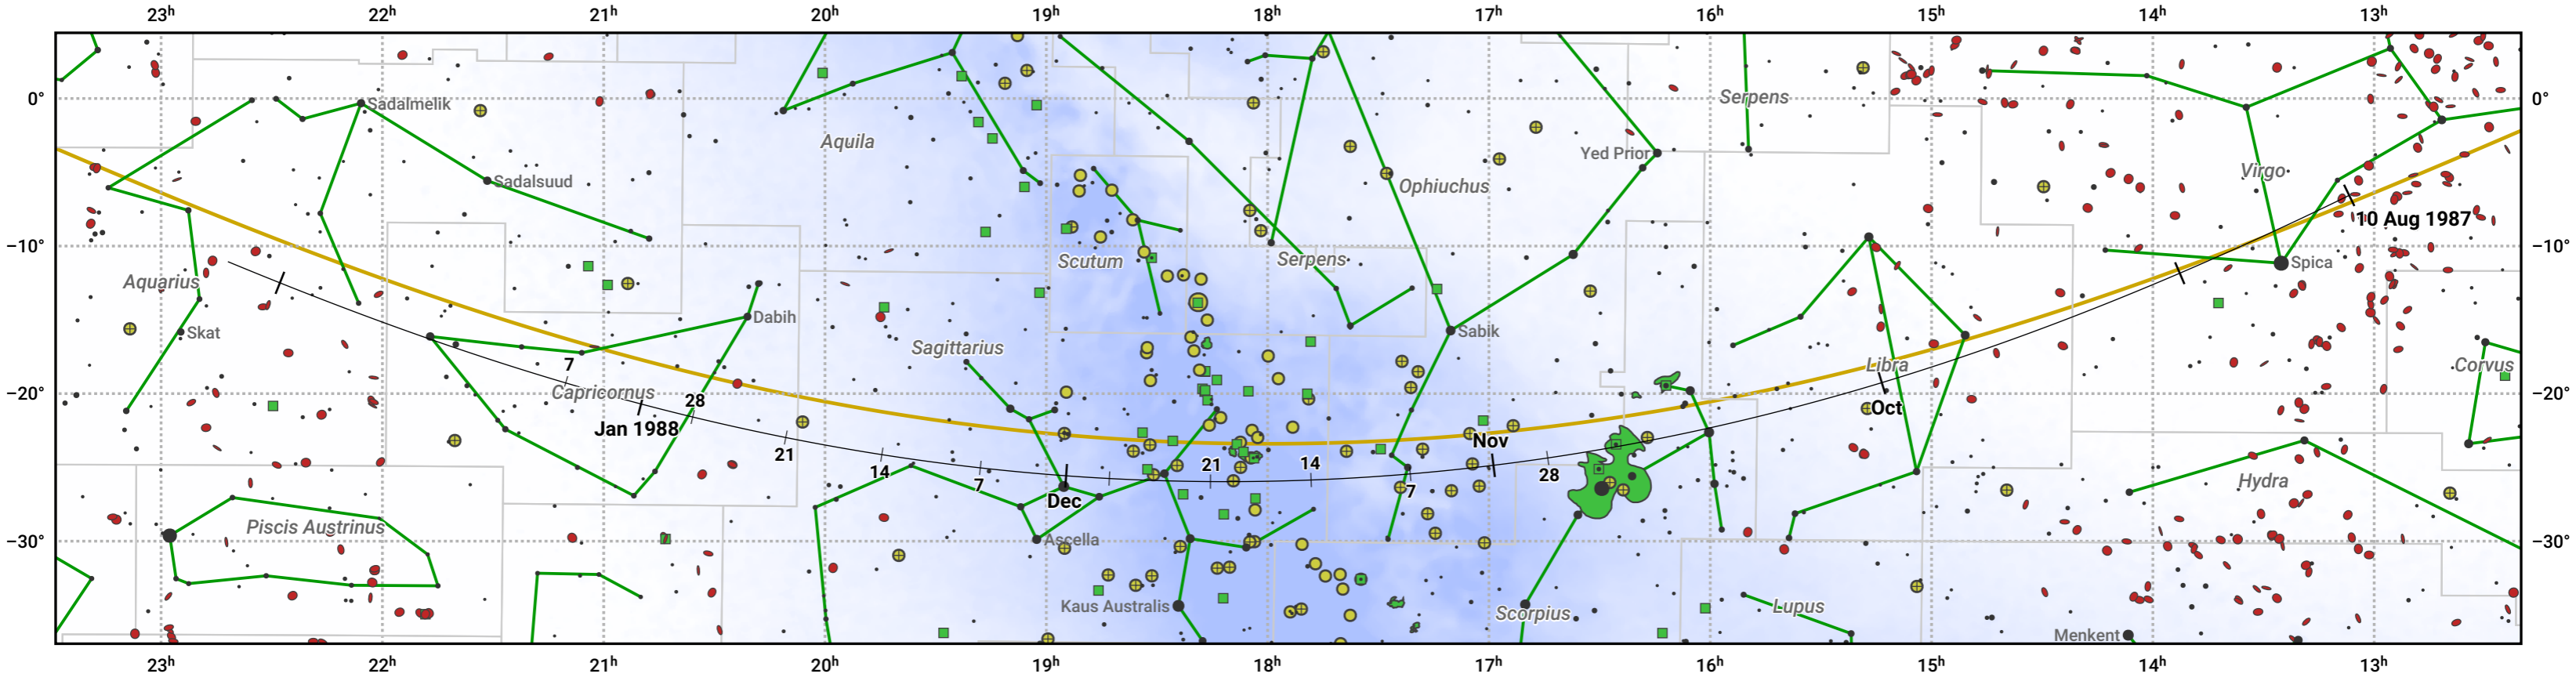

The path of 88P/Howell starting on 10 Aug 1987

© Dominic Ford 2011–2024. Date markers placed at midnight UTC. Downloaded from <https://in-the-sky.org>

Magnitude scale: • 6.0 • 5.0 • 4.0 • 3.0 • 2.0 • 1.0

— Ecliptic Plane

- Galaxy
- Bright nebula
- Open cluster
- ⊕ Globular cluster

Date	Mag
1987 Sep 1	10.5
1987 Sep 20	10.0
1987 Nov 1	9.4
1988 Jan 1	10.1
1988 Jan 30	11.0