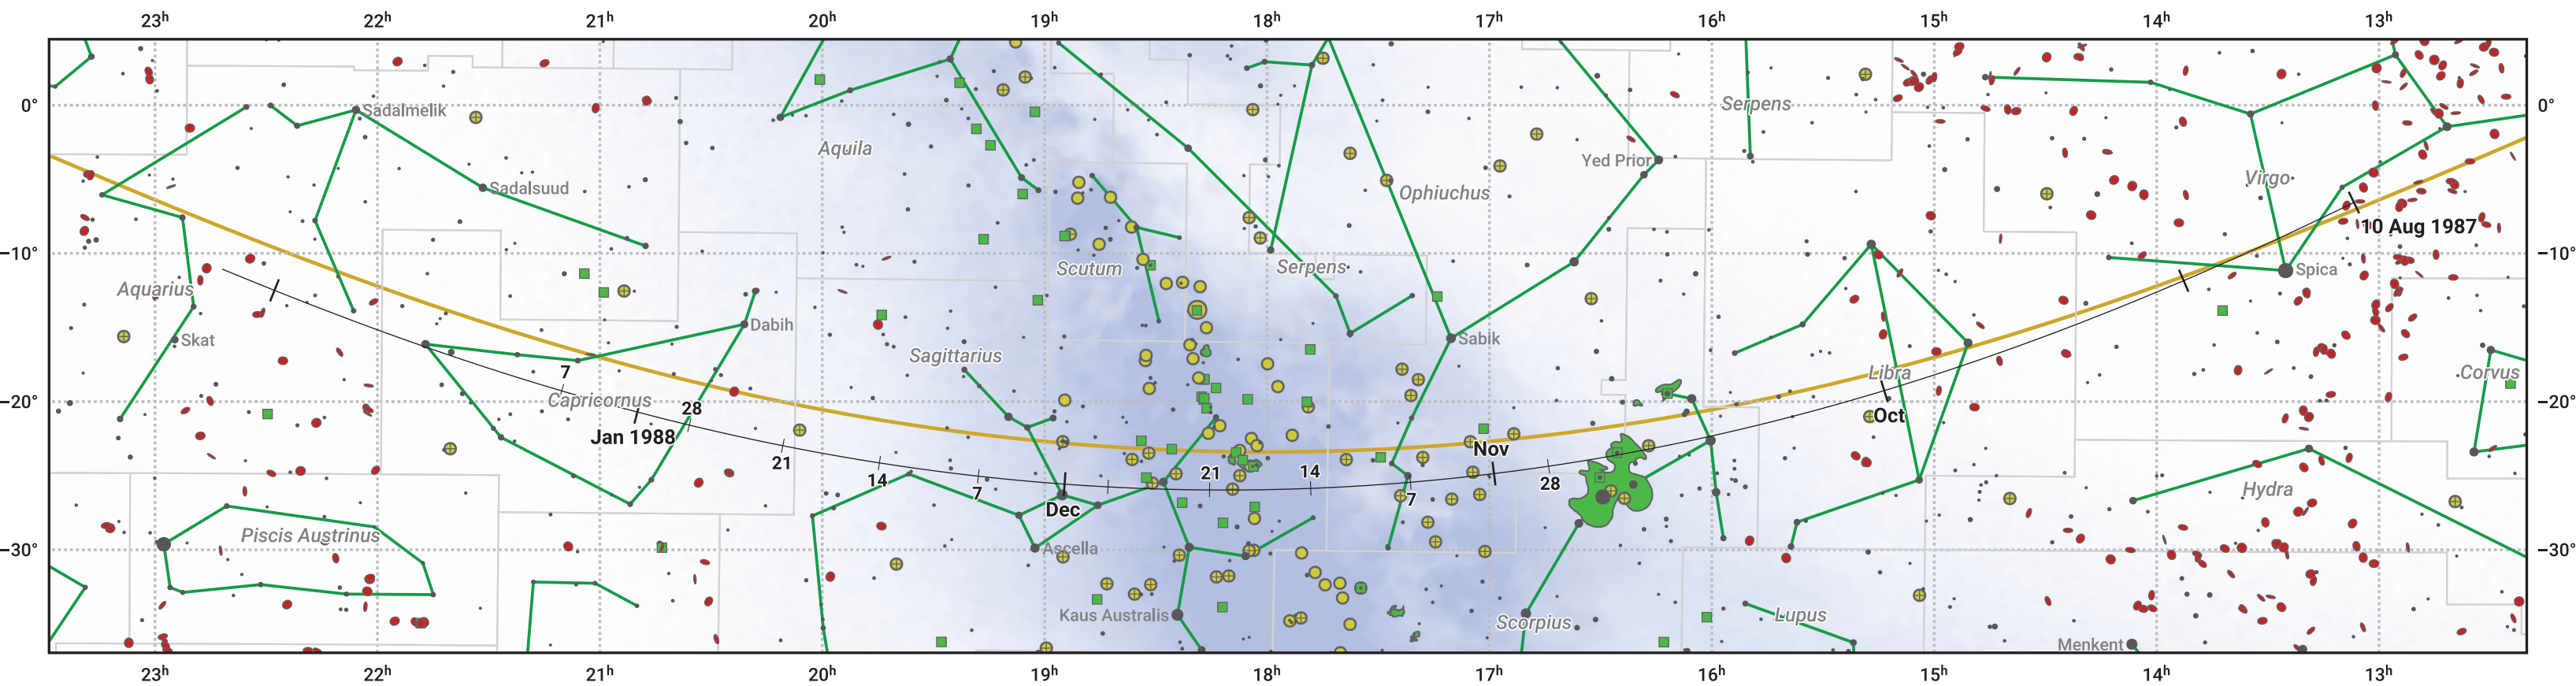

The path of 88P/Howell starting on 10 Aug 1987

© Dominic Ford 2011–2024. Date markers placed at midnight UTC. Downloaded from <https://in-the-sky.org>

Magnitude scale: ● 6.0 ● 5.0 ● 4.0 ● 3.0 ● 2.0 ● 1.0

— Ecliptic Plane

- Galaxy
- Bright nebula
- Open cluster
- ⊕ Globular cluster

Date	Mag
1987 Sep 1	10.5
1987 Sep 20	10.0
1987 Nov 1	9.4
1988 Jan 1	10.1
1988 Jan 30	11.0