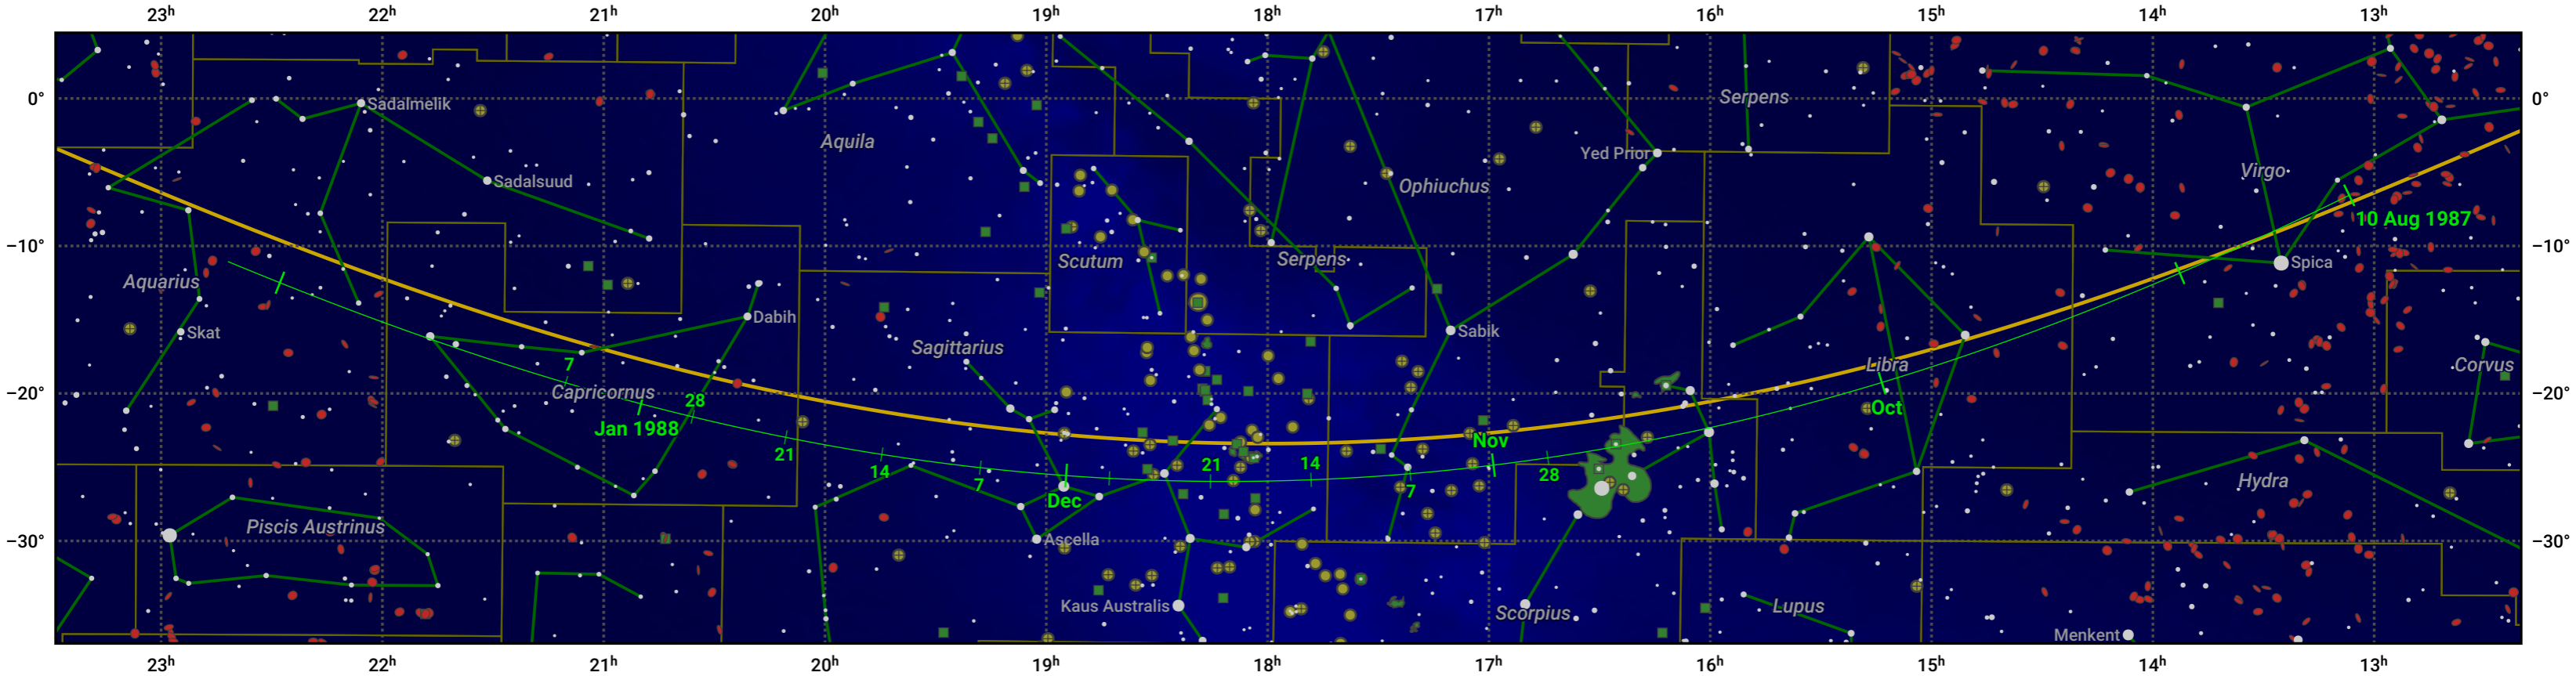

The path of 88P/Howell starting on 10 Aug 1987

© Dominic Ford 2011–2024. Date markers placed at midnight UTC. Downloaded from <https://in-the-sky.org>

Magnitude scale: • 6.0 • 5.0 • 4.0 • 3.0 • 2.0 • 1.0

— Ecliptic Plane

- Galaxy
- Bright nebula
- Open cluster
- Globular cluster

Date	Mag
1987 Sep 1	10.5
1987 Sep 20	10.0
1987 Nov 1	9.4
1988 Jan 1	10.1
1988 Jan 30	11.0