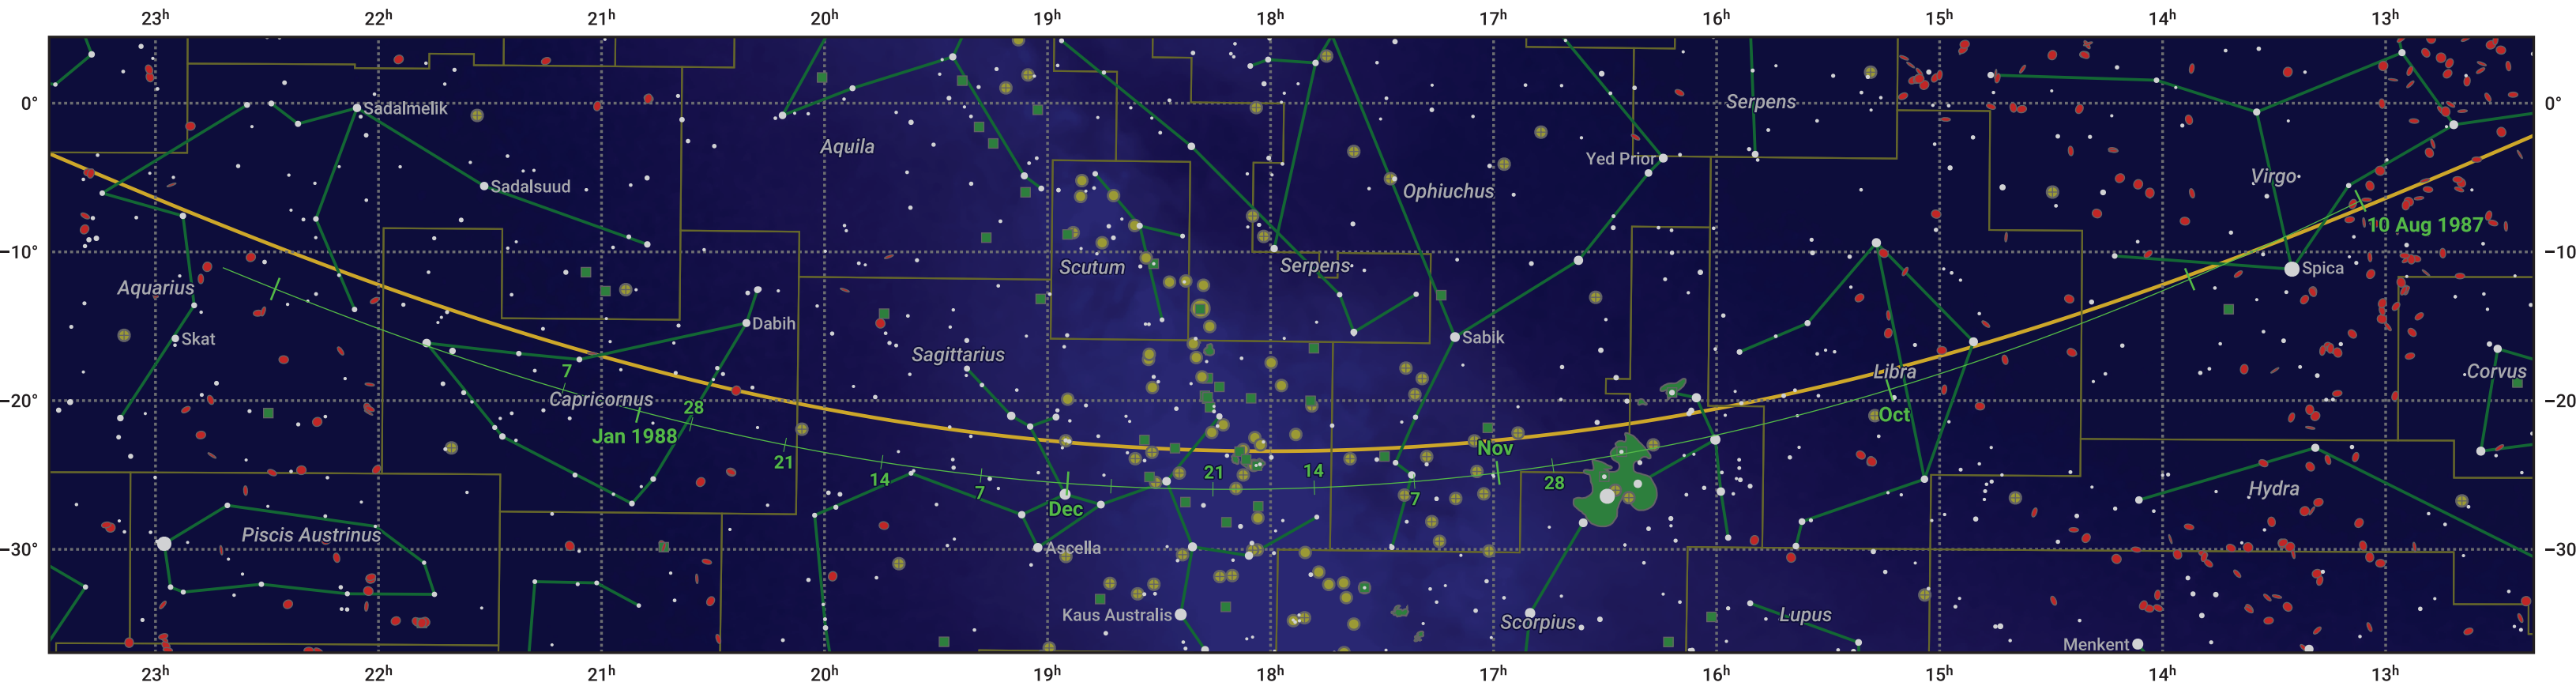

The path of 88P/Howell starting on 10 Aug 1987

© Dominic Ford 2011–2024. Date markers placed at midnight UTC. Downloaded from <https://in-the-sky.org>

Magnitude scale: ● 6.0 ● 5.0 ● 4.0 ● 3.0 ● 2.0 ● 1.0

— Ecliptic Plane

- Galaxy
- Bright nebula
- Open cluster
- ⊕ Globular cluster

Date	Mag
1987 Sep 1	10.5
1987 Sep 20	10.0
1987 Nov 1	9.4
1988 Jan 1	10.1
1988 Jan 30	11.0