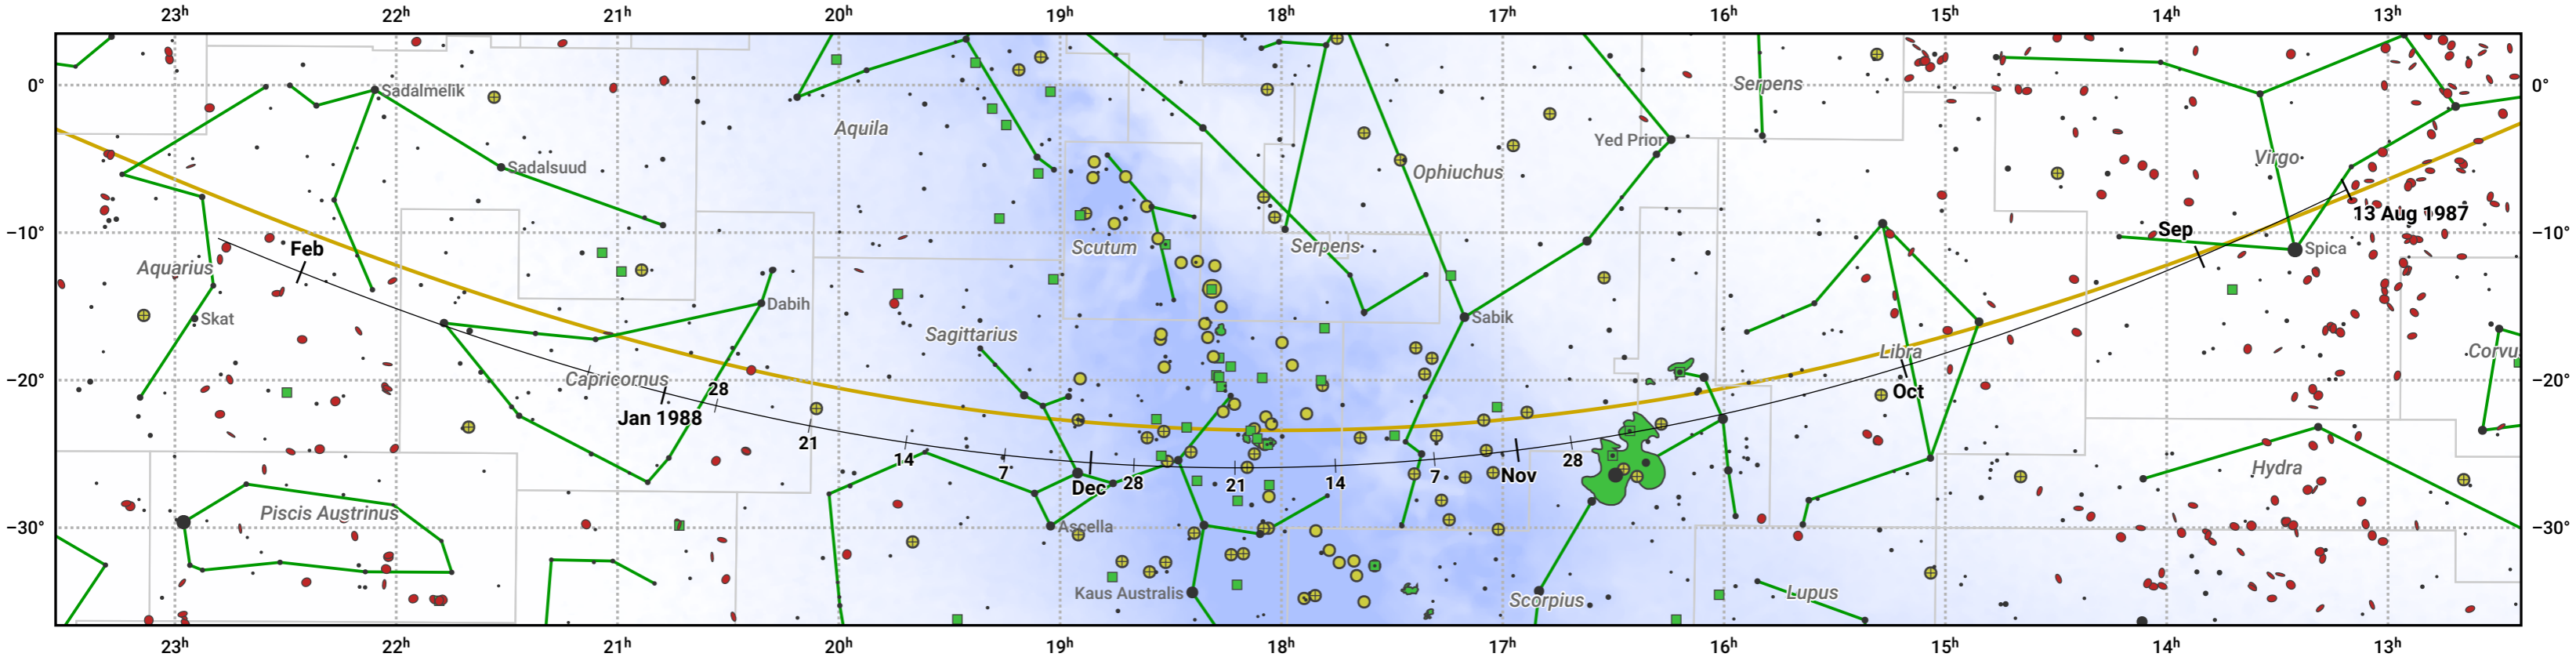

The path of 88P/Howell starting on 13 Aug 1987

© Dominic Ford 2011–2024. Date markers placed at midnight UTC. Downloaded from <https://in-the-sky.org>

Magnitude scale: • 6.0 • 5.0 • 4.0 • 3.0 • 2.0 • 1.0

— Ecliptic Plane

- ◌ Galaxy
- ◻ Bright nebula
- ◌ Open cluster
- ⊕ Globular cluster

Date	Mag
1987 Sep 1	10.5
1987 Sep 23	10.0
1987 Nov 1	9.4
1988 Jan 1	10.1
1988 Jan 30	11.0