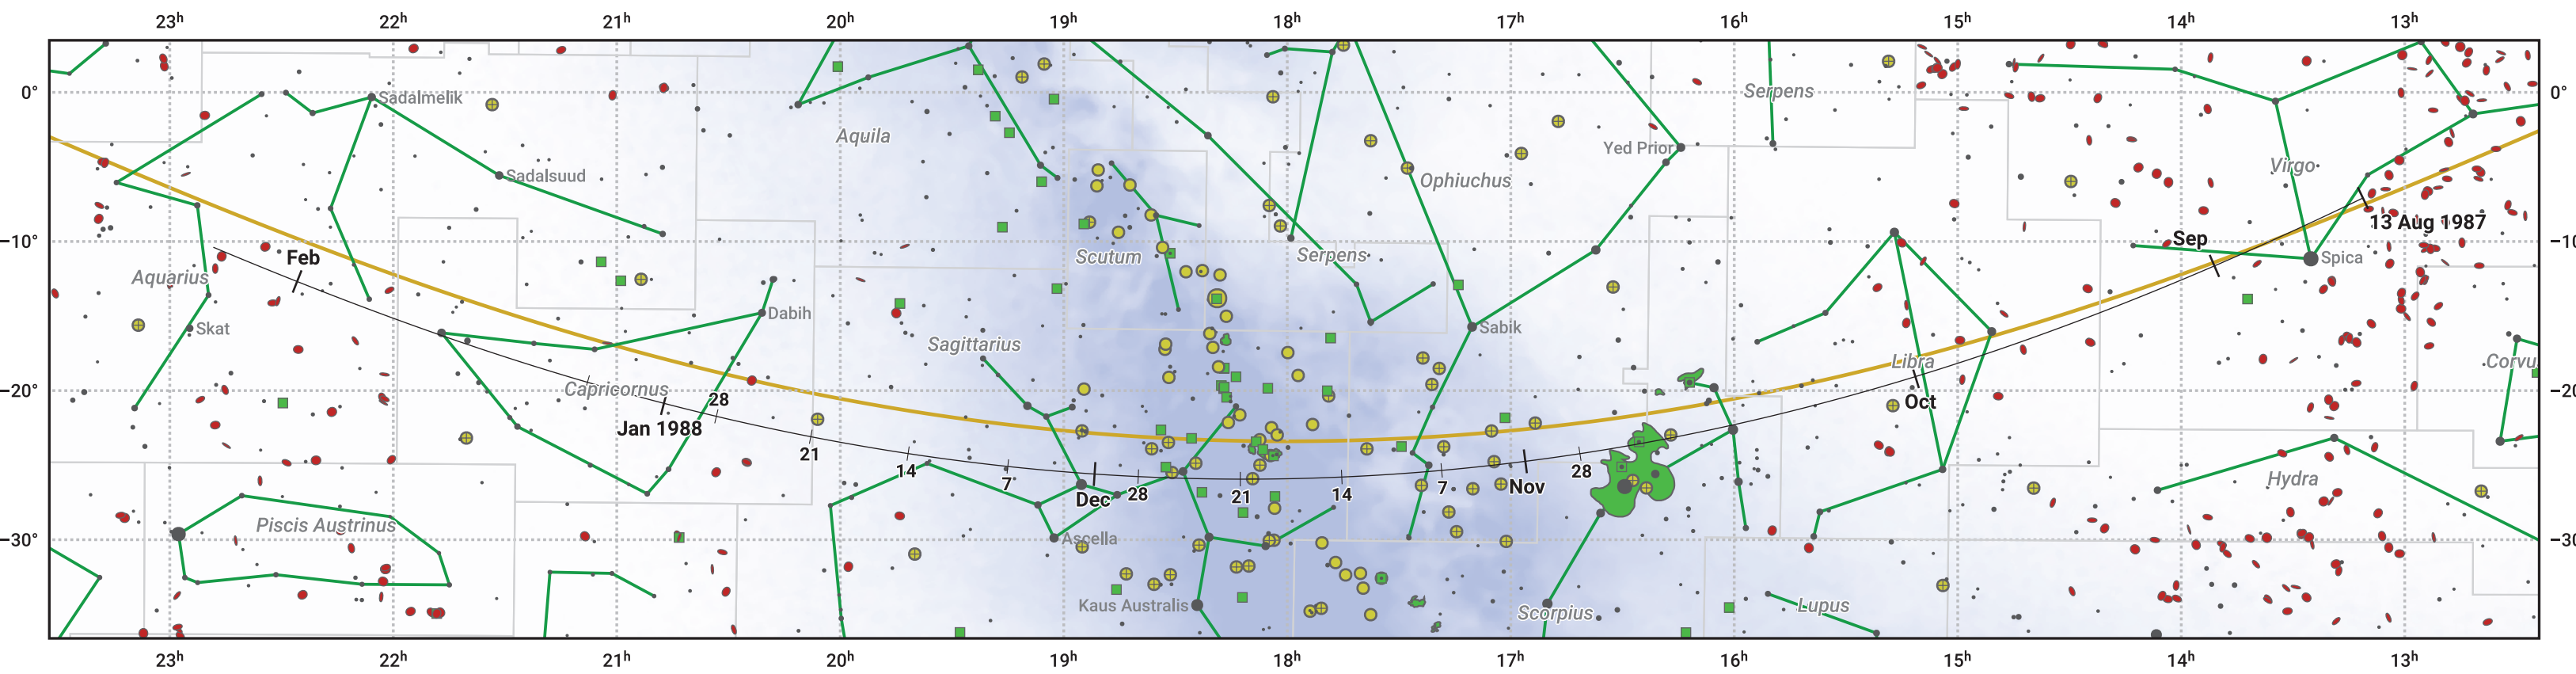

The path of 88P/Howell starting on 13 Aug 1987

© Dominic Ford 2011–2024. Date markers placed at midnight UTC. Downloaded from <https://in-the-sky.org>

Magnitude scale: ● 6.0 ● 5.0 ● 4.0 ● 3.0 ● 2.0 ● 1.0

— Ecliptic Plane

- Galaxy
- Bright nebula
- Open cluster
- ⊕ Globular cluster

Date	Mag
1987 Sep 1	10.5
1987 Sep 23	10.0
1987 Nov 1	9.4
1988 Jan 1	10.1
1988 Jan 30	11.0