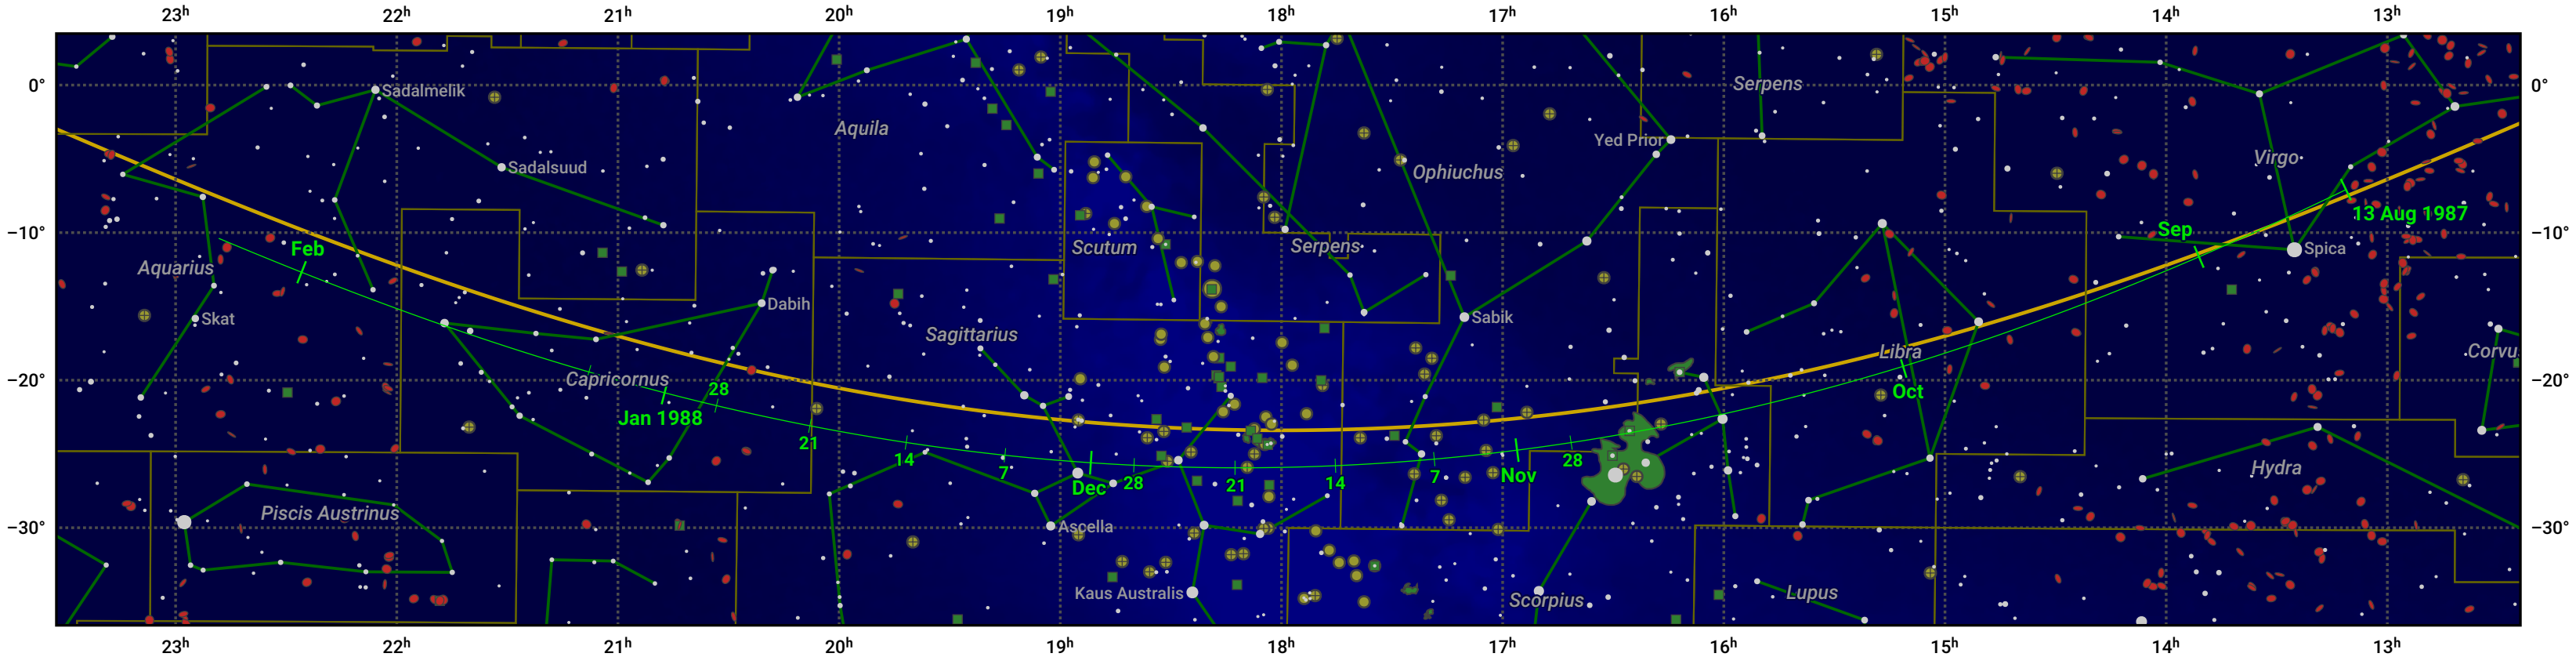

The path of 88P/Howell starting on 13 Aug 1987

© Dominic Ford 2011–2024. Date markers placed at midnight UTC. Downloaded from <https://in-the-sky.org>

Magnitude scale: • 6.0 • 5.0 • 4.0 • 3.0 • 2.0 • 1.0

— Ecliptic Plane

- Galaxy
- Bright nebula
- Open cluster
- ⊕ Globular cluster

Date	Mag
1987 Sep 1	10.5
1987 Sep 23	10.0
1987 Nov 1	9.4
1988 Jan 1	10.1
1988 Jan 30	11.0