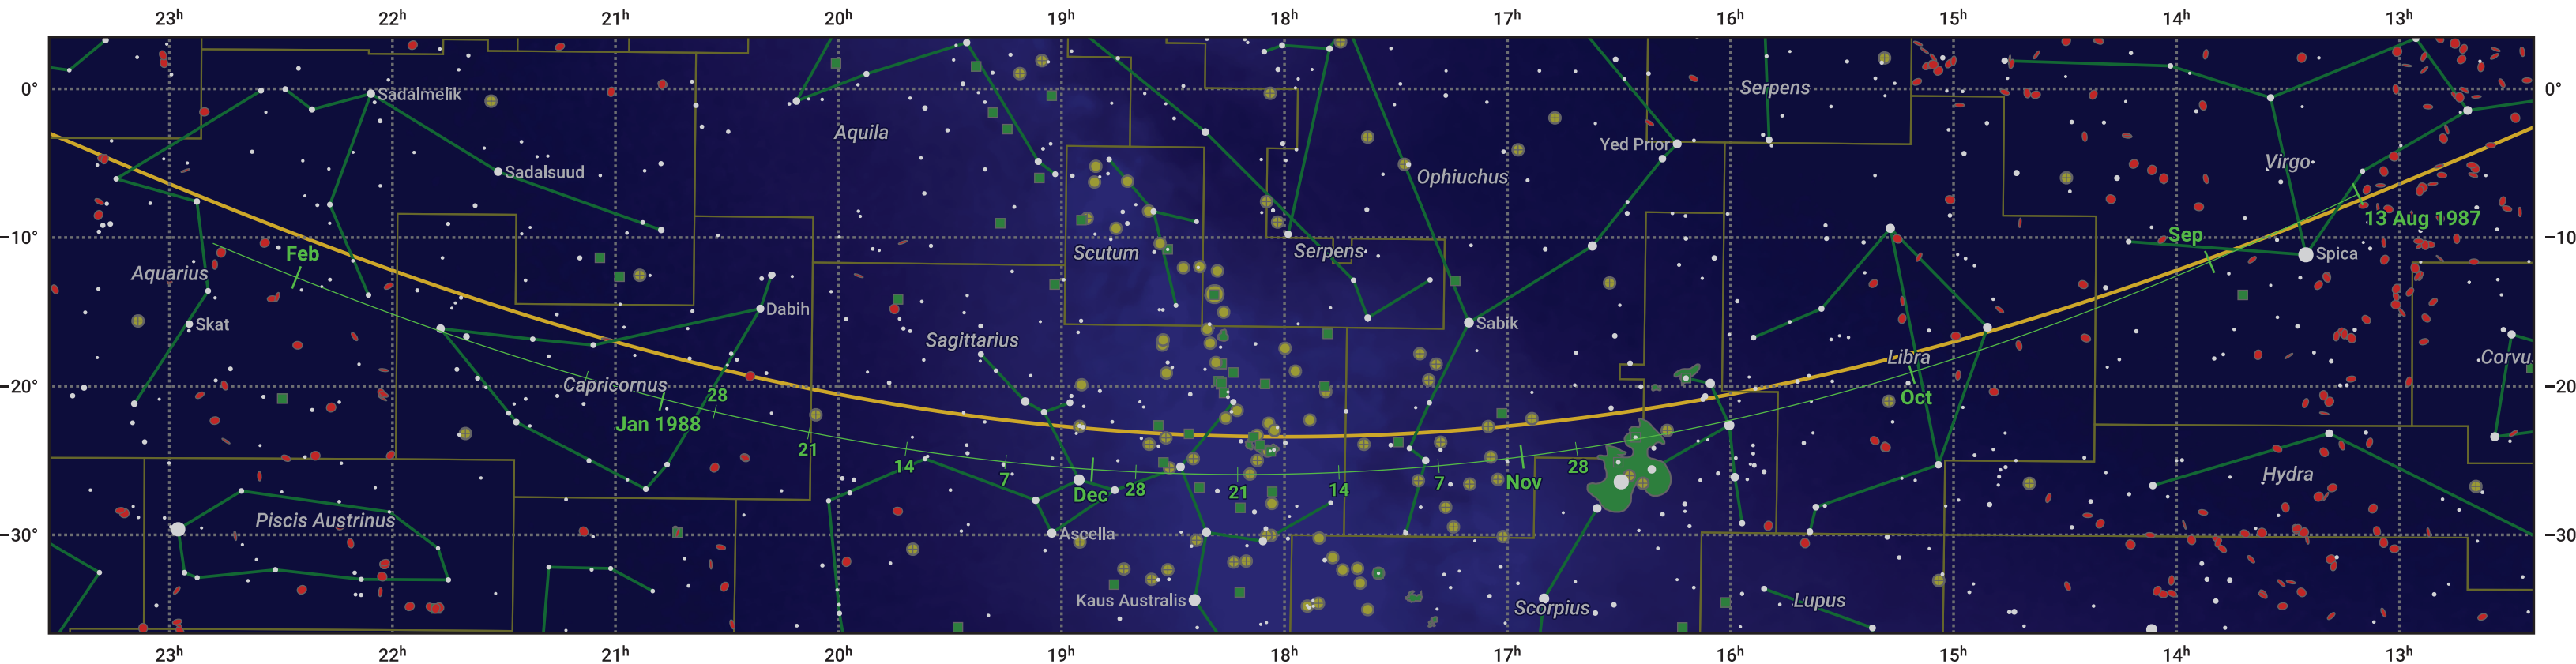

The path of 88P/Howell starting on 13 Aug 1987

© Dominic Ford 2011–2024. Date markers placed at midnight UTC. Downloaded from <https://in-the-sky.org>

Magnitude scale: 6.0 5.0 4.0 3.0 2.0 1.0

Ecliptic Plane

- Galaxy
- Bright nebula
- Open cluster
- Globular cluster

Date	Mag
1987 Sep 1	10.5
1987 Sep 23	10.0
1987 Nov 1	9.4
1988 Jan 1	10.1
1988 Jan 30	11.0