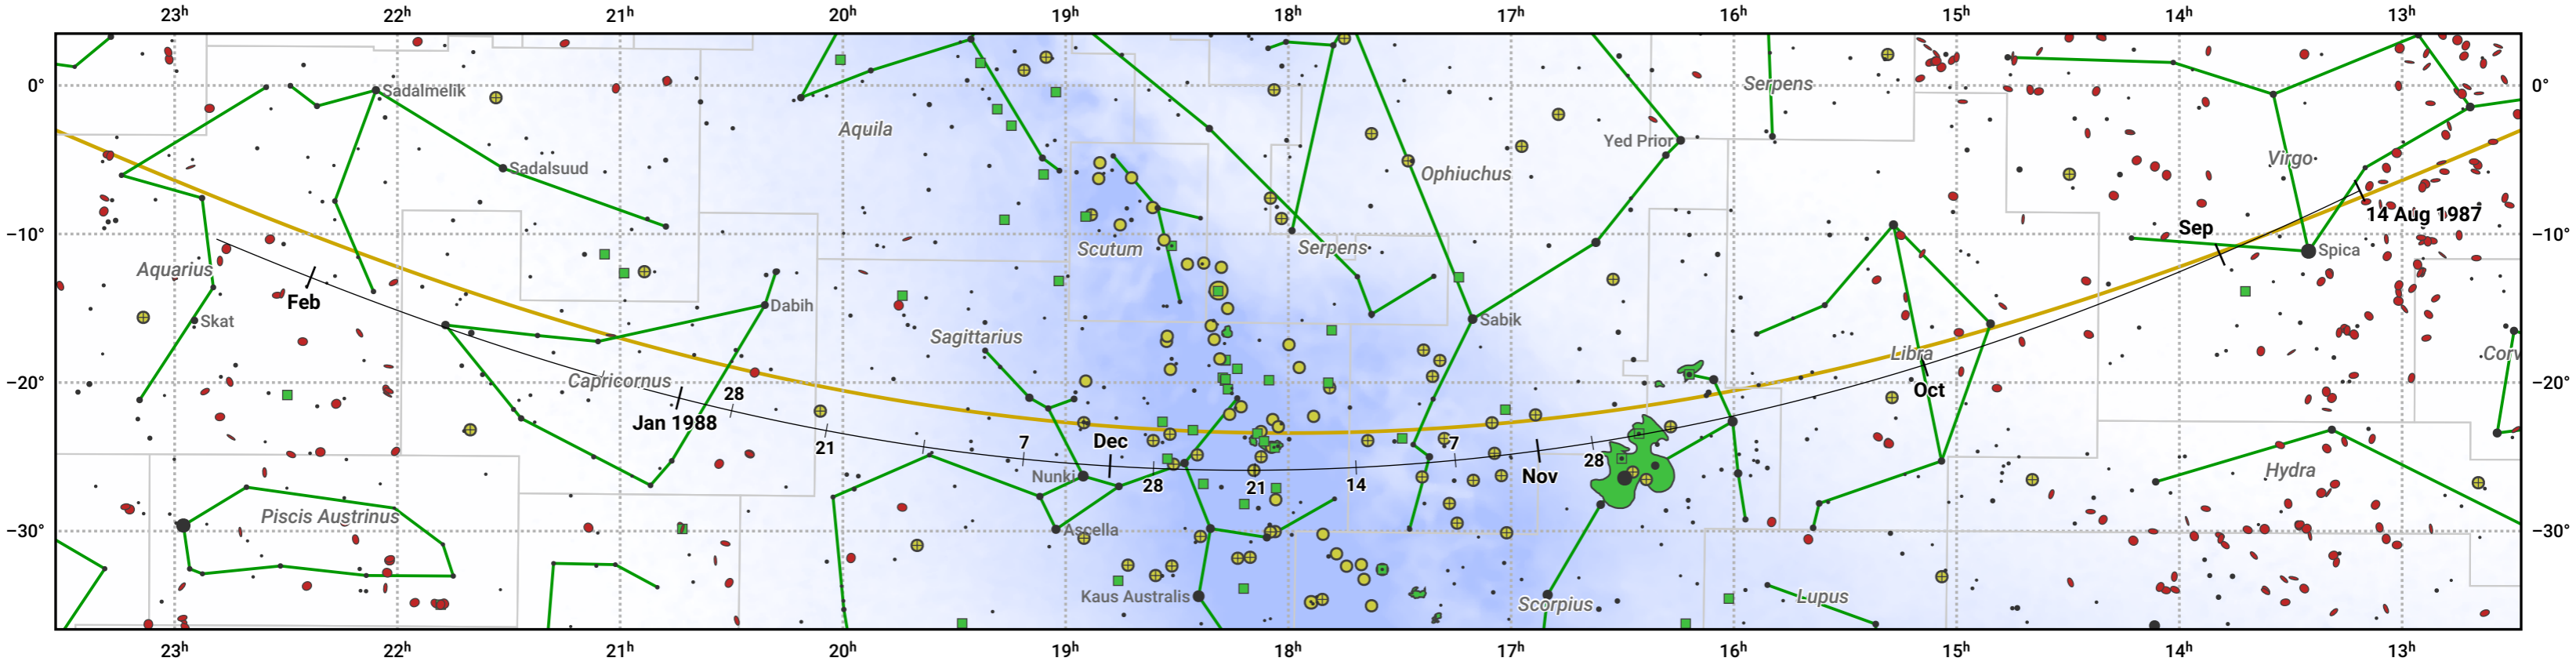

The path of 88P/Howell starting on 14 Aug 1987

© Dominic Ford 2011–2024. Date markers placed at midnight UTC. Downloaded from <https://in-the-sky.org>

Magnitude scale: • 6.0 • 5.0 • 4.0 • 3.0 • 2.0 • 1.0

— Ecliptic Plane

- Galaxy
- Bright nebula
- Open cluster
- ⊕ Globular cluster

Date	Mag
1987 Sep 1	10.6
1987 Sep 23	10.1
1987 Nov 1	9.4
1988 Jan 1	10.1
1988 Feb 2	11.1