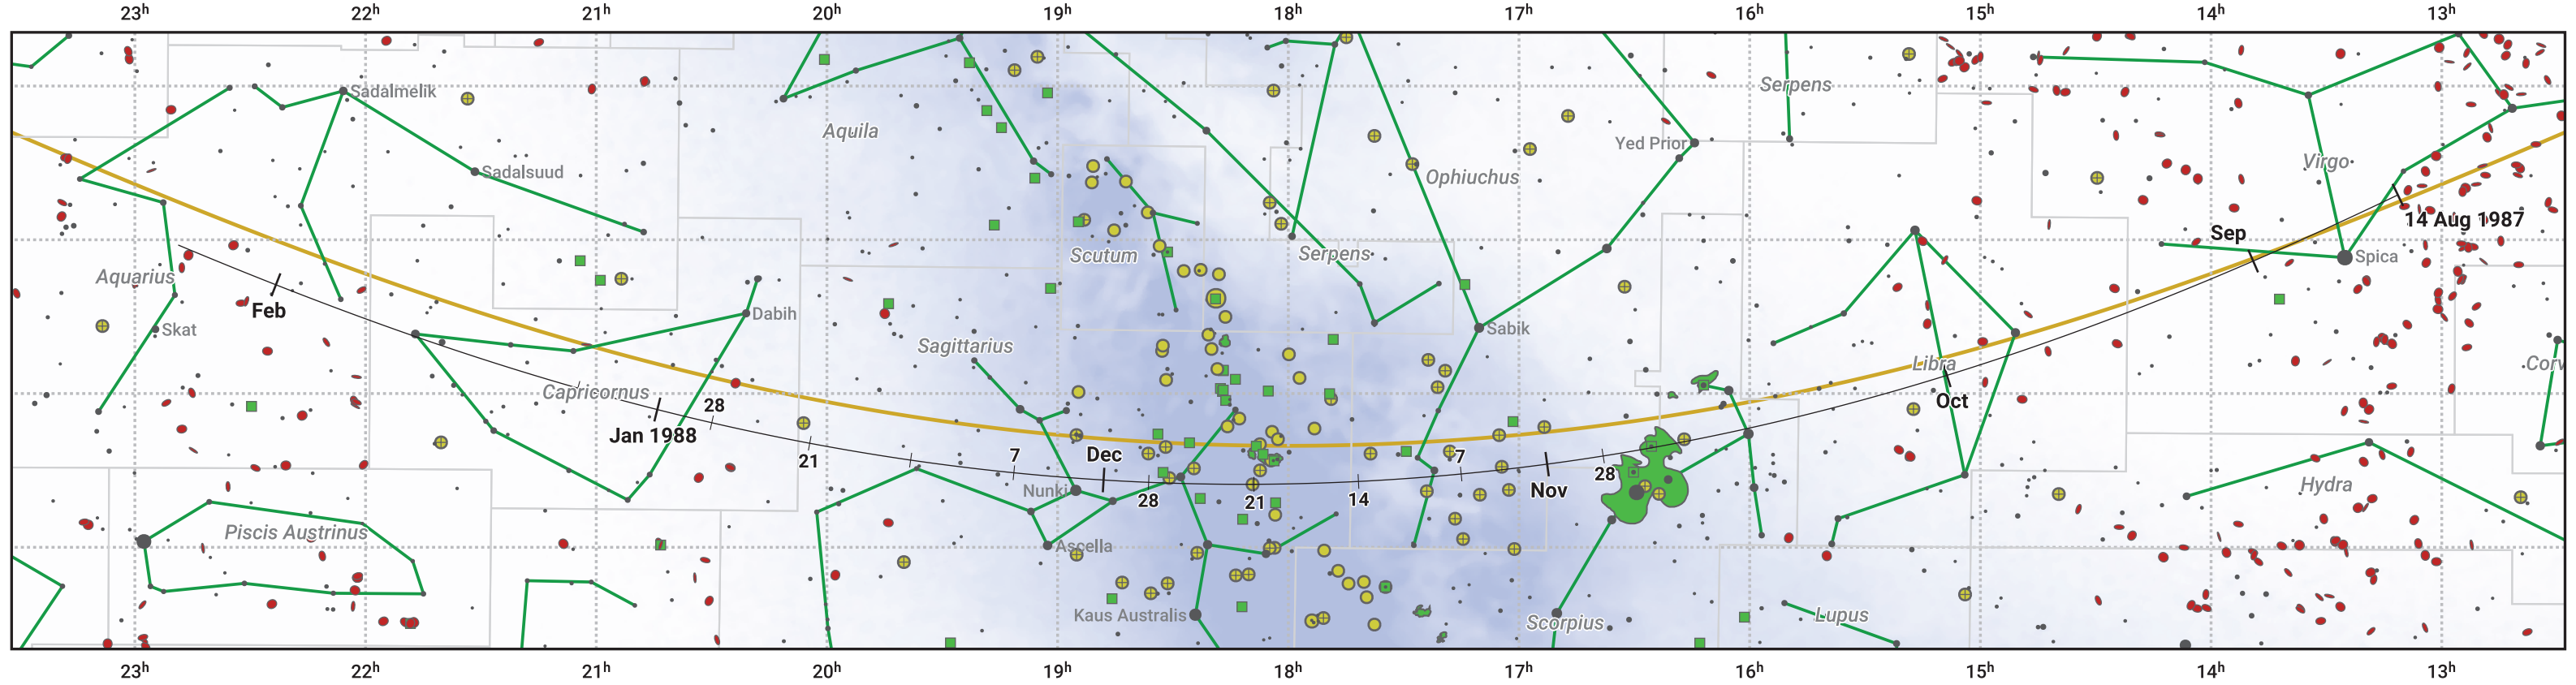

The path of 88P/Howell starting on 14 Aug 1987

© Dominic Ford 2011–2024. Date markers placed at midnight UTC. Downloaded from <https://in-the-sky.org>

Magnitude scale: ● 6.0 ● 5.0 ● 4.0 ● 3.0 ● 2.0 ● 1.0

— Ecliptic Plane

● Galaxy ■ Bright nebula ● Open cluster ⊕ Globular cluster

Date	Mag
1987 Sep 1	10.6
1987 Sep 23	10.1
1987 Nov 1	9.4
1988 Jan 1	10.1
1988 Feb 2	11.1