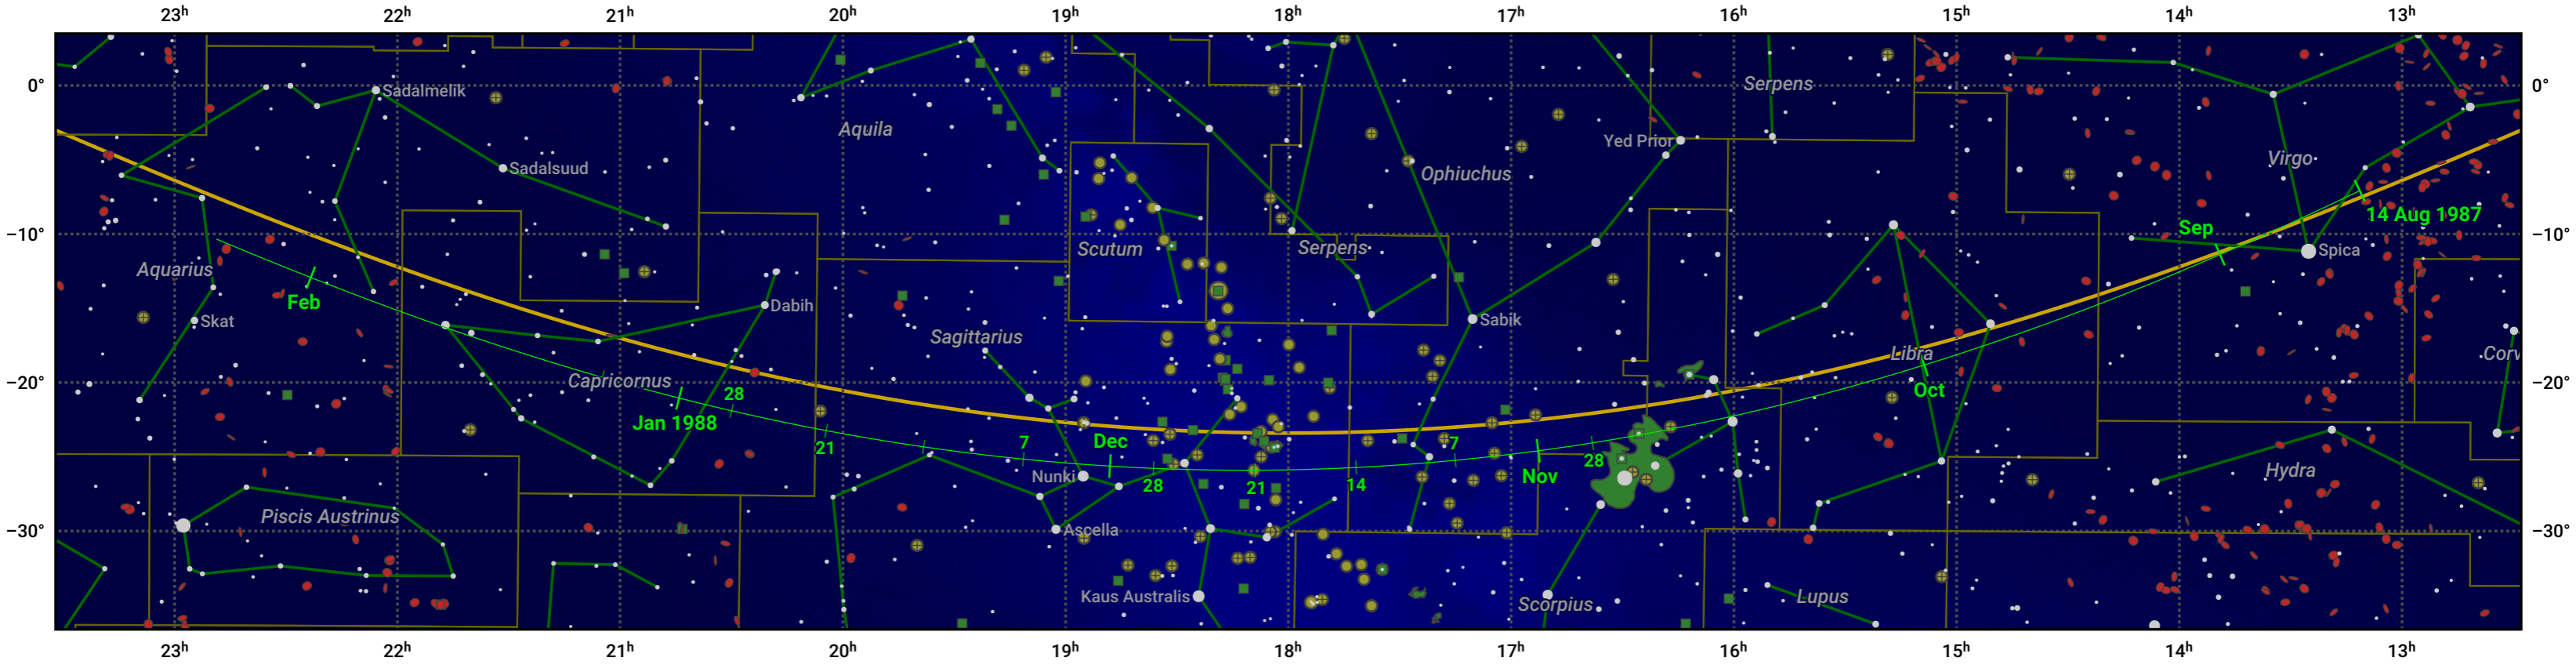

The path of 88P/Howell starting on 14 Aug 1987

© Dominic Ford 2011–2024. Date markers placed at midnight UTC. Downloaded from <https://in-the-sky.org>

Magnitude scale: • 6.0 • 5.0 • 4.0 • 3.0 • 2.0 • 1.0

— Ecliptic Plane

- Galaxy
- Bright nebula
- Open cluster
- ⊕ Globular cluster

Date	Mag
1987 Sep 1	10.6
1987 Sep 23	10.1
1987 Nov 1	9.4
1988 Jan 1	10.1
1988 Feb 2	11.1