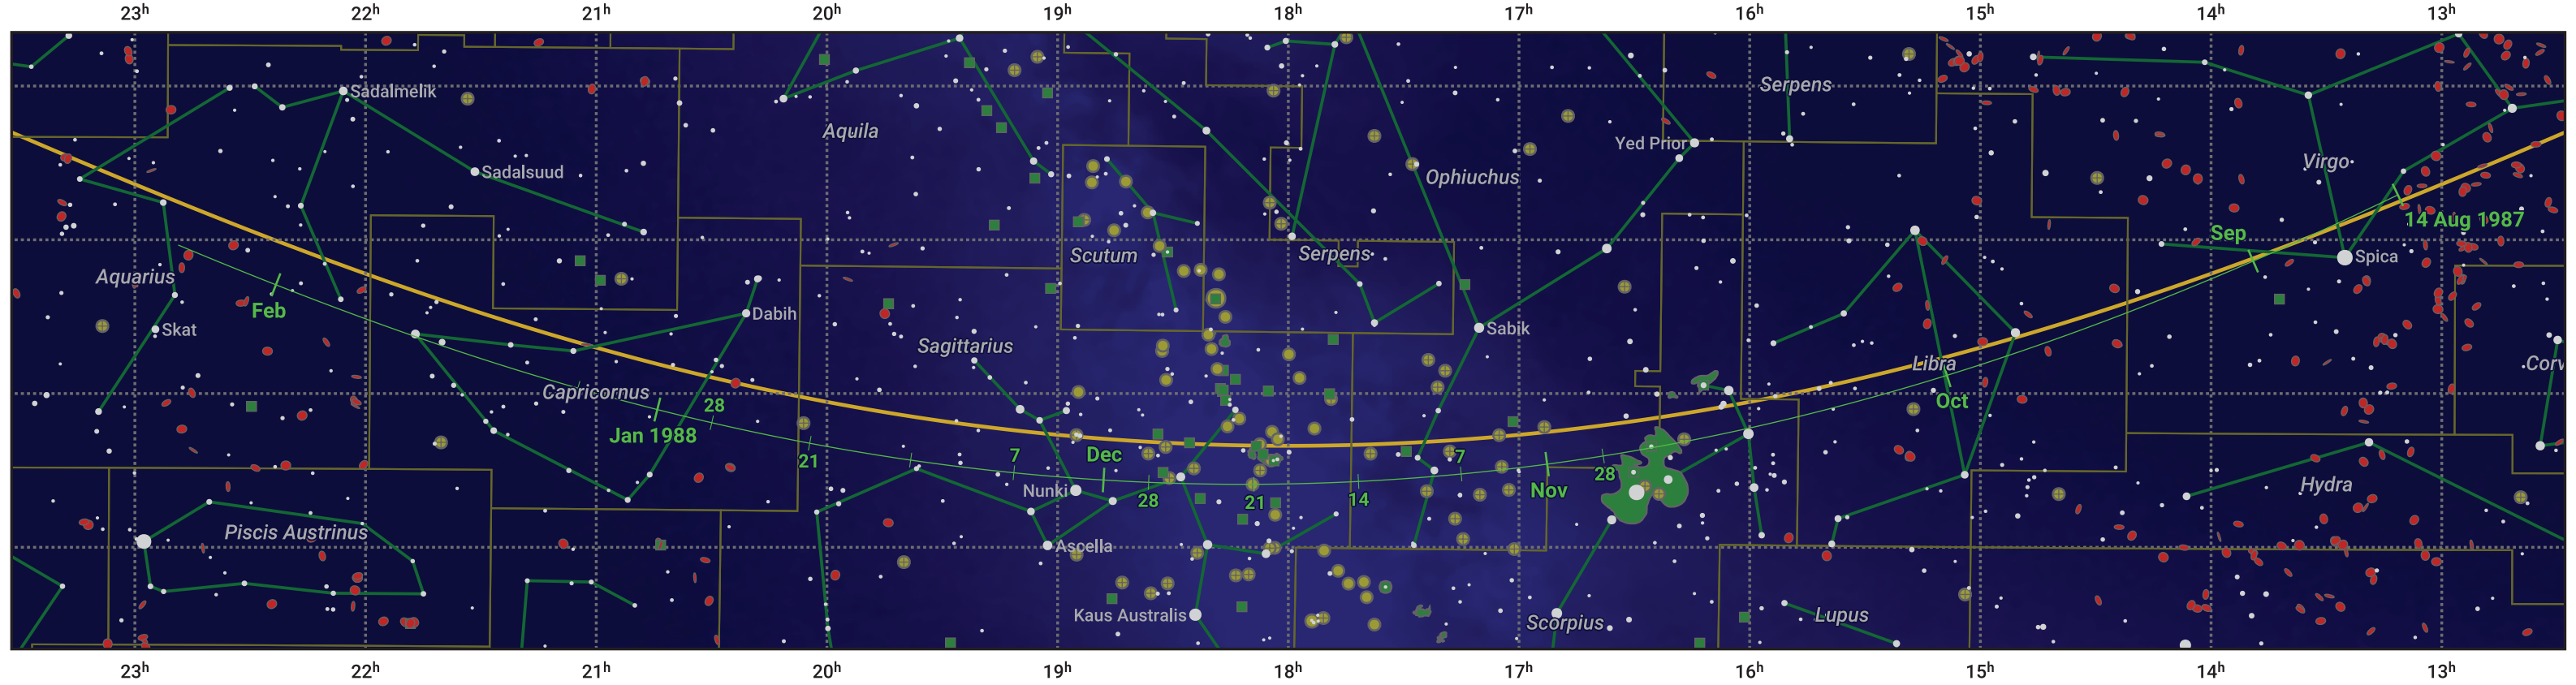

# The path of 88P/Howell starting on 14 Aug 1987

© Dominic Ford 2011–2024. Date markers placed at midnight UTC. Downloaded from <https://in-the-sky.org>

Magnitude scale: • 6.0 • 5.0 • 4.0 • 3.0 • 2.0 • 1.0

— Ecliptic Plane

- Galaxy
- Bright nebula
- Open cluster
- ⊕ Globular cluster

Date	Mag
1987 Sep 1	10.6
1987 Sep 23	10.1
1987 Nov 1	9.4
1988 Jan 1	10.1
1988 Feb 2	11.1