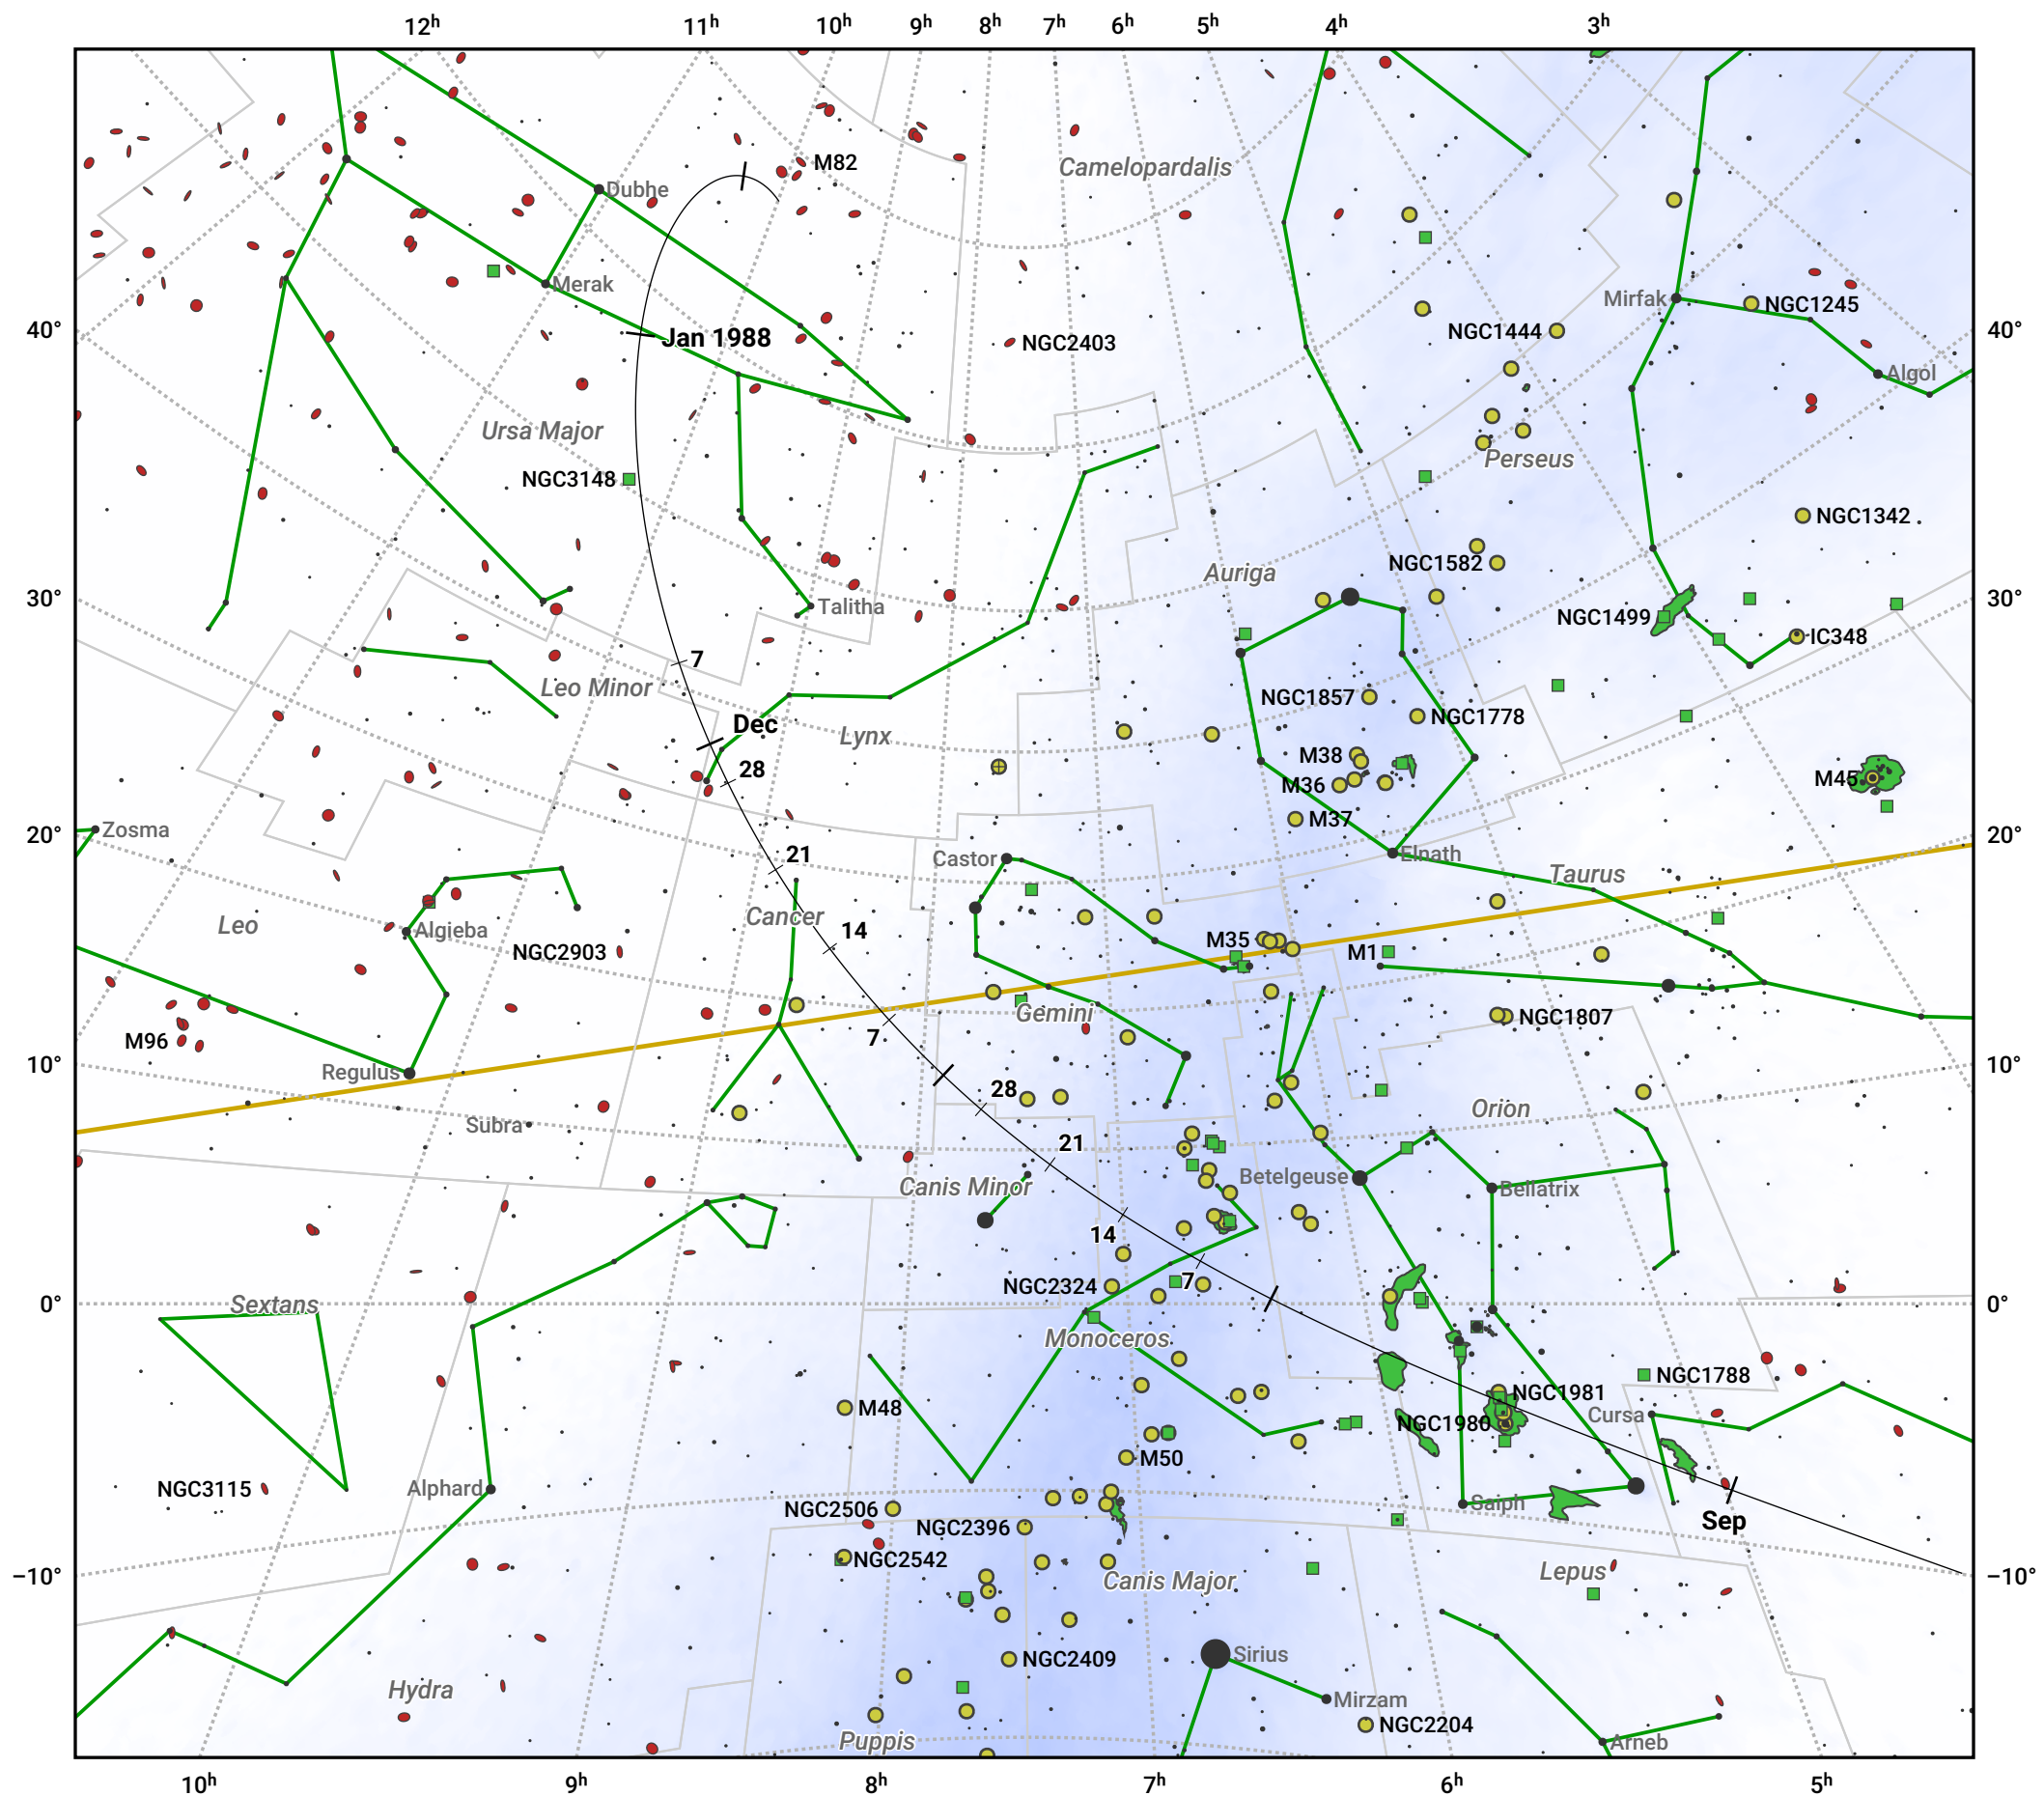

The path of 19P/Borrelly starting on 17 Aug 1987

© Dominic Ford 2011–2024. Date markers placed at midnight UTC. Downloaded from <https://in-the-sky.org>

Magnitude scale: 6.0 5.0 4.0 3.0 2.0 1.0 0.0 -1.0 -2.0

— Ecliptic Plane

Galaxy Bright nebula Open cluster Globular cluster

Date	Mag
1987 Sep 1	10.7
1987 Sep 12	10.2
1987 Oct 12	9.2
1987 Nov 1	8.8
1988 Jan 1	9.7
1988 Jan 15	10.3
1988 Feb 7	11.3