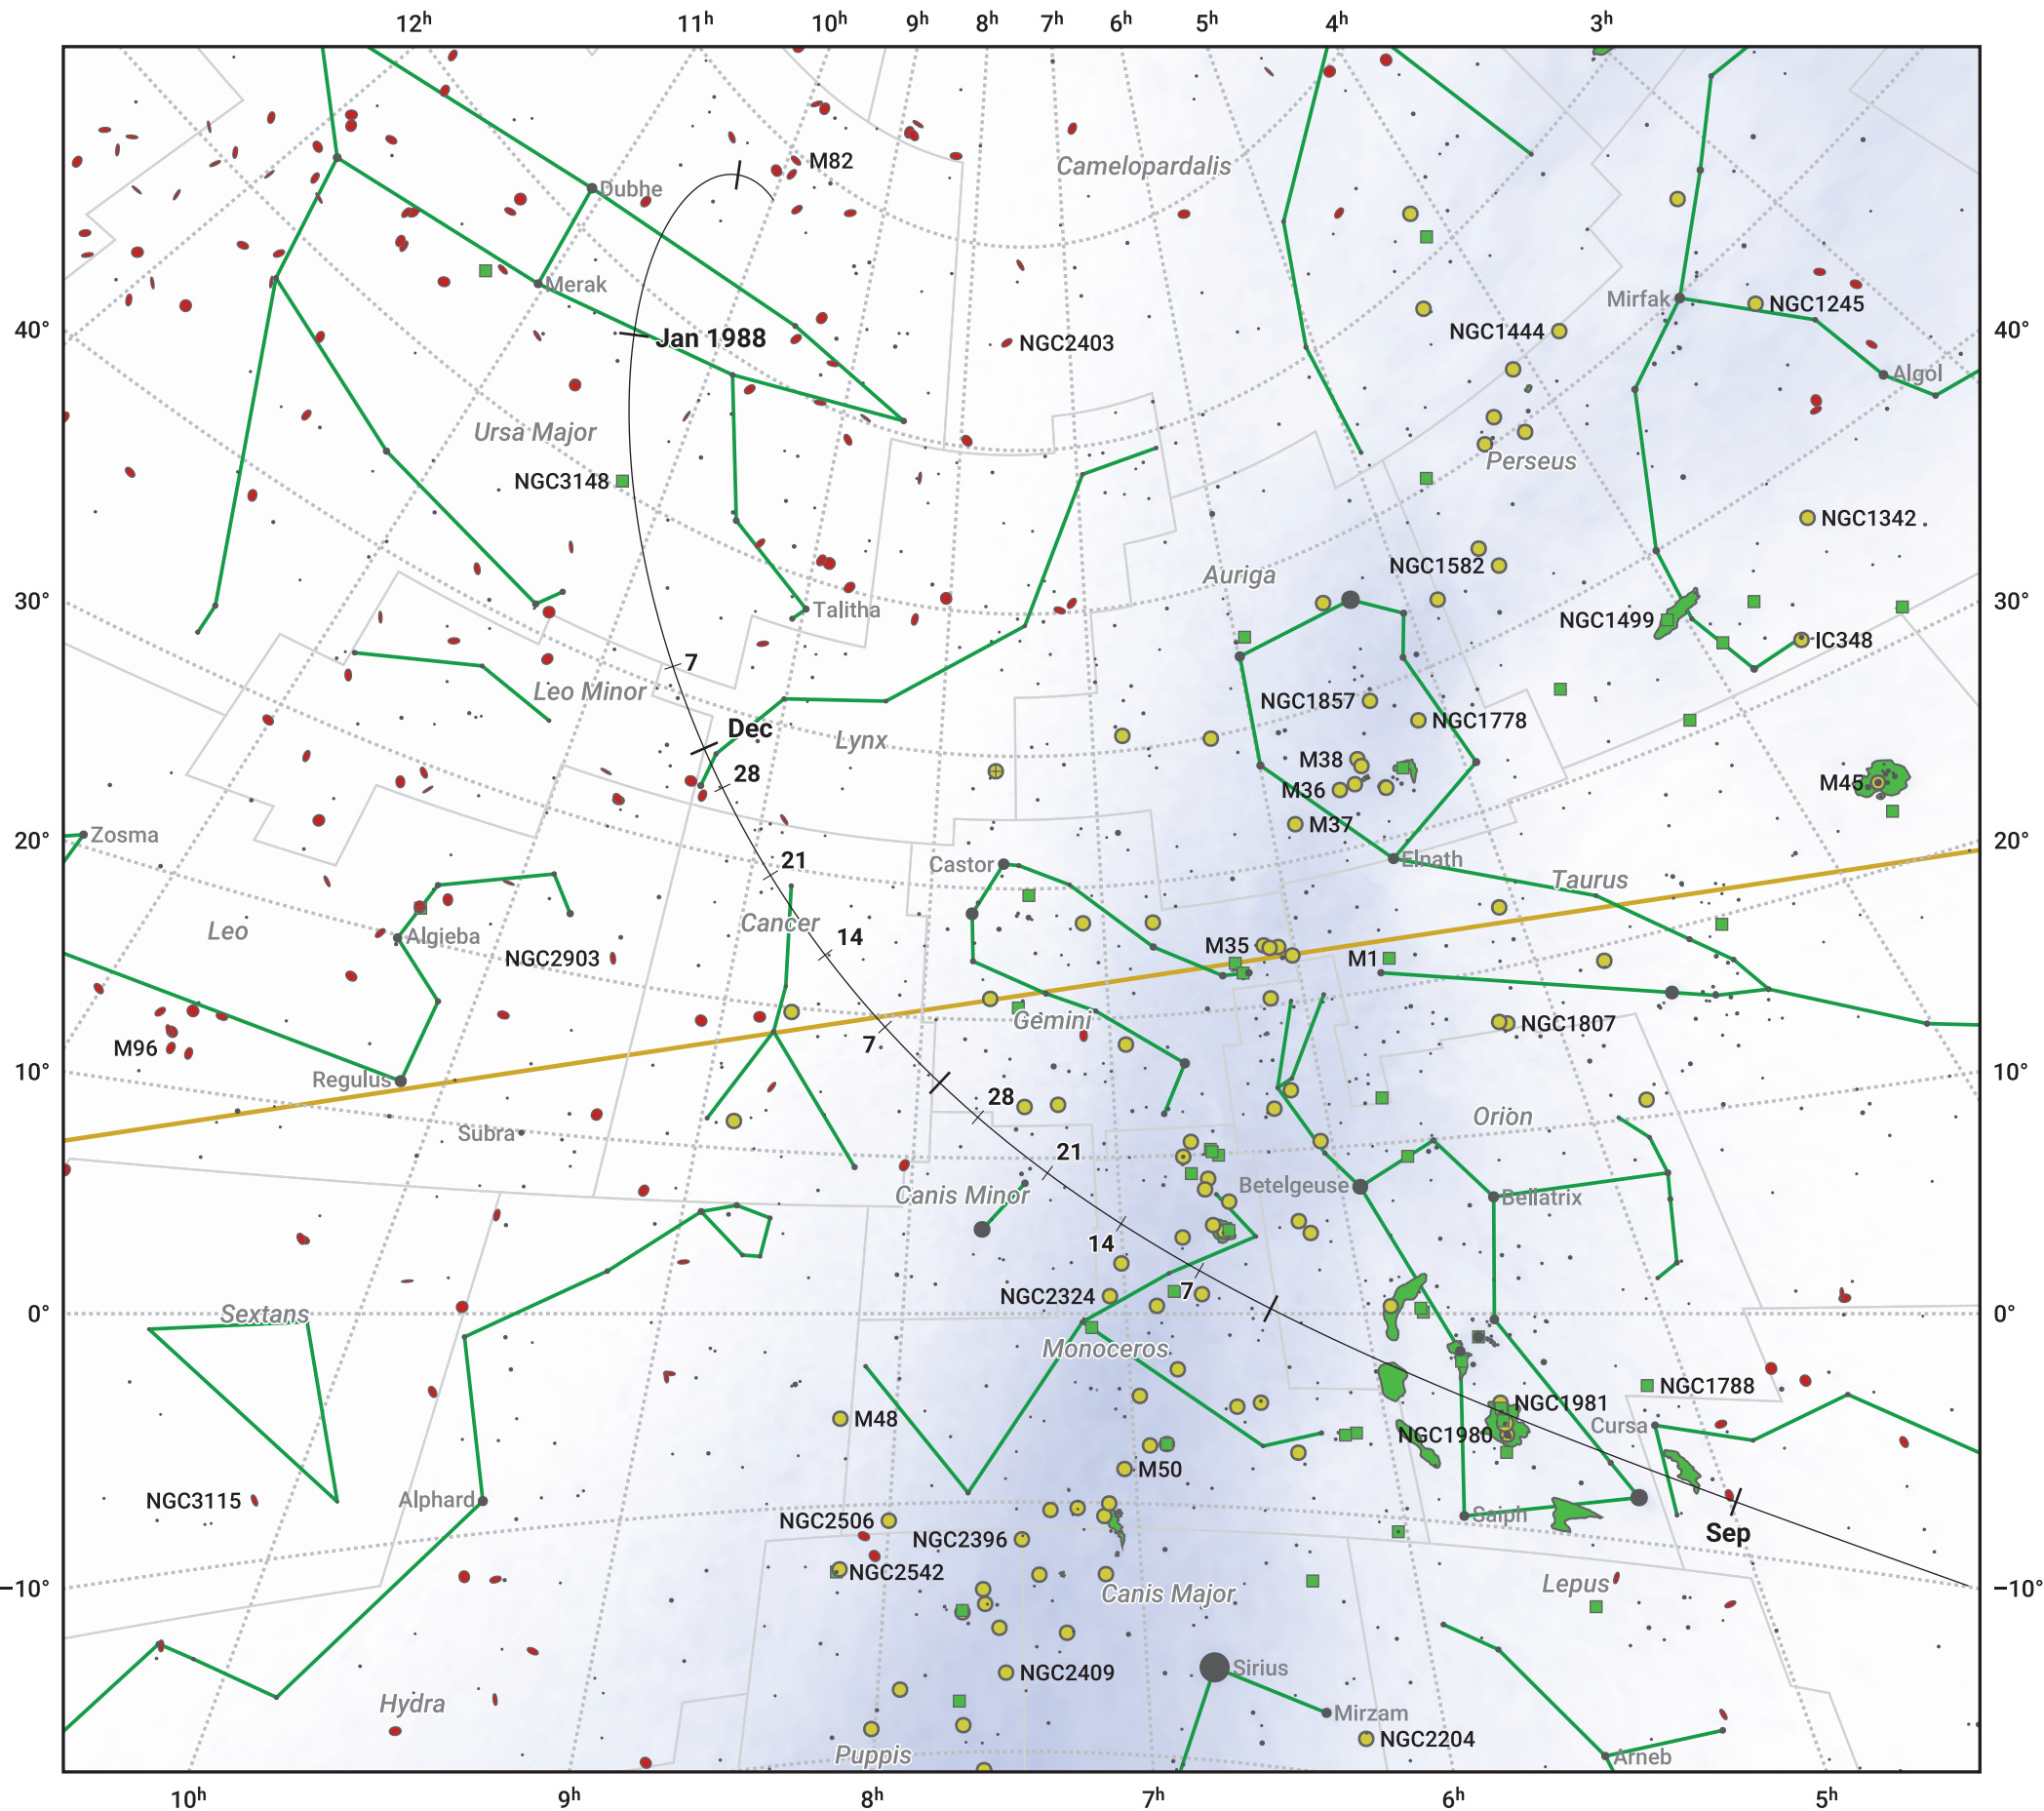

The path of 19P/Borrelly starting on 17 Aug 1987

© Dominic Ford 2011–2024. Date markers placed at midnight UTC. Downloaded from <https://in-the-sky.org>

Magnitude scale: 6.0 5.0 4.0 3.0 2.0 1.0 0.0 -1.0 -2.0

— Ecliptic Plane

Galaxy Bright nebula Open cluster Globular cluster

Date	Mag
1987 Sep 1	10.7
1987 Sep 12	10.2
1987 Oct 12	9.2
1987 Nov 1	8.8
1988 Jan 1	9.7
1988 Jan 15	10.3
1988 Feb 7	11.3