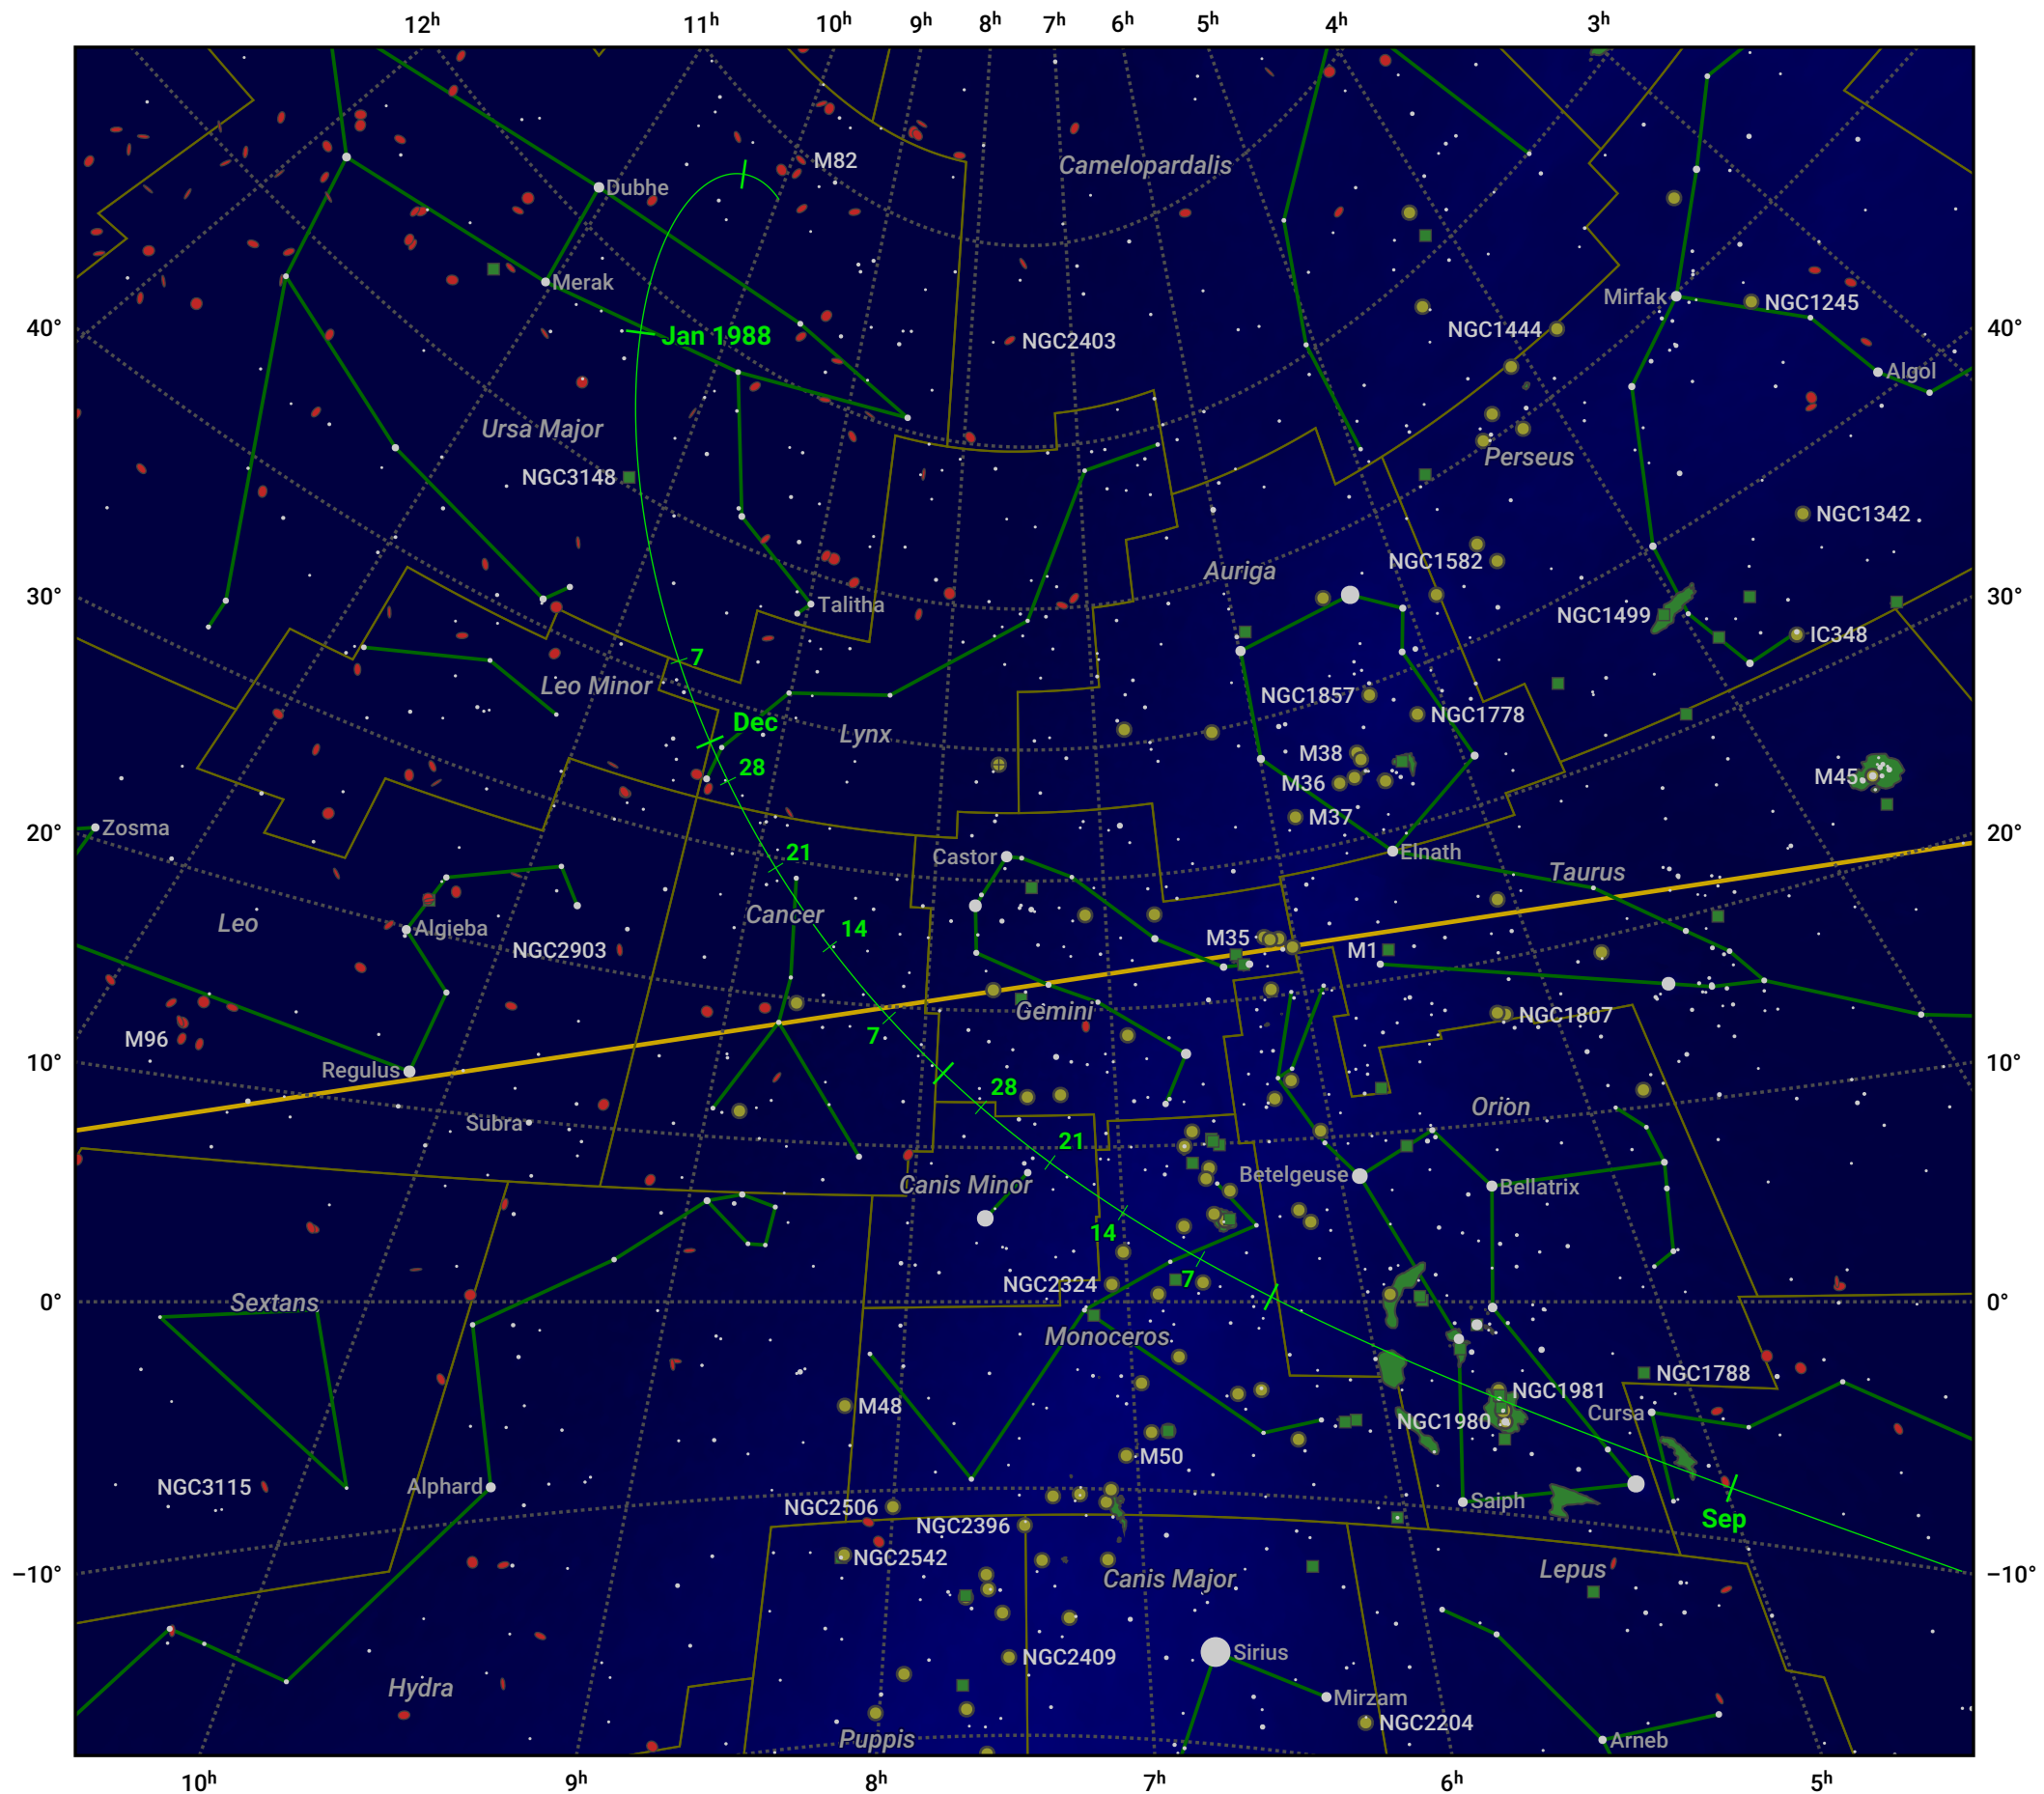

The path of 19P/Borrelly starting on 17 Aug 1987

© Dominic Ford 2011–2024. Date markers placed at midnight UTC. Downloaded from <https://in-the-sky.org>

Magnitude scale: 6.0 5.0 4.0 3.0 2.0 1.0 0.0 -1.0 -2.0

— Ecliptic Plane

Galaxy Bright nebula Open cluster Globular cluster

| Date | Mag |
|-------------|------|
| 1987 Sep 1 | 10.7 |
| 1987 Sep 12 | 10.2 |
| 1987 Oct 12 | 9.2 |
| 1987 Nov 1 | 8.8 |
| 1988 Jan 1 | 9.7 |
| 1988 Jan 15 | 10.3 |
| 1988 Feb 7 | 11.3 |