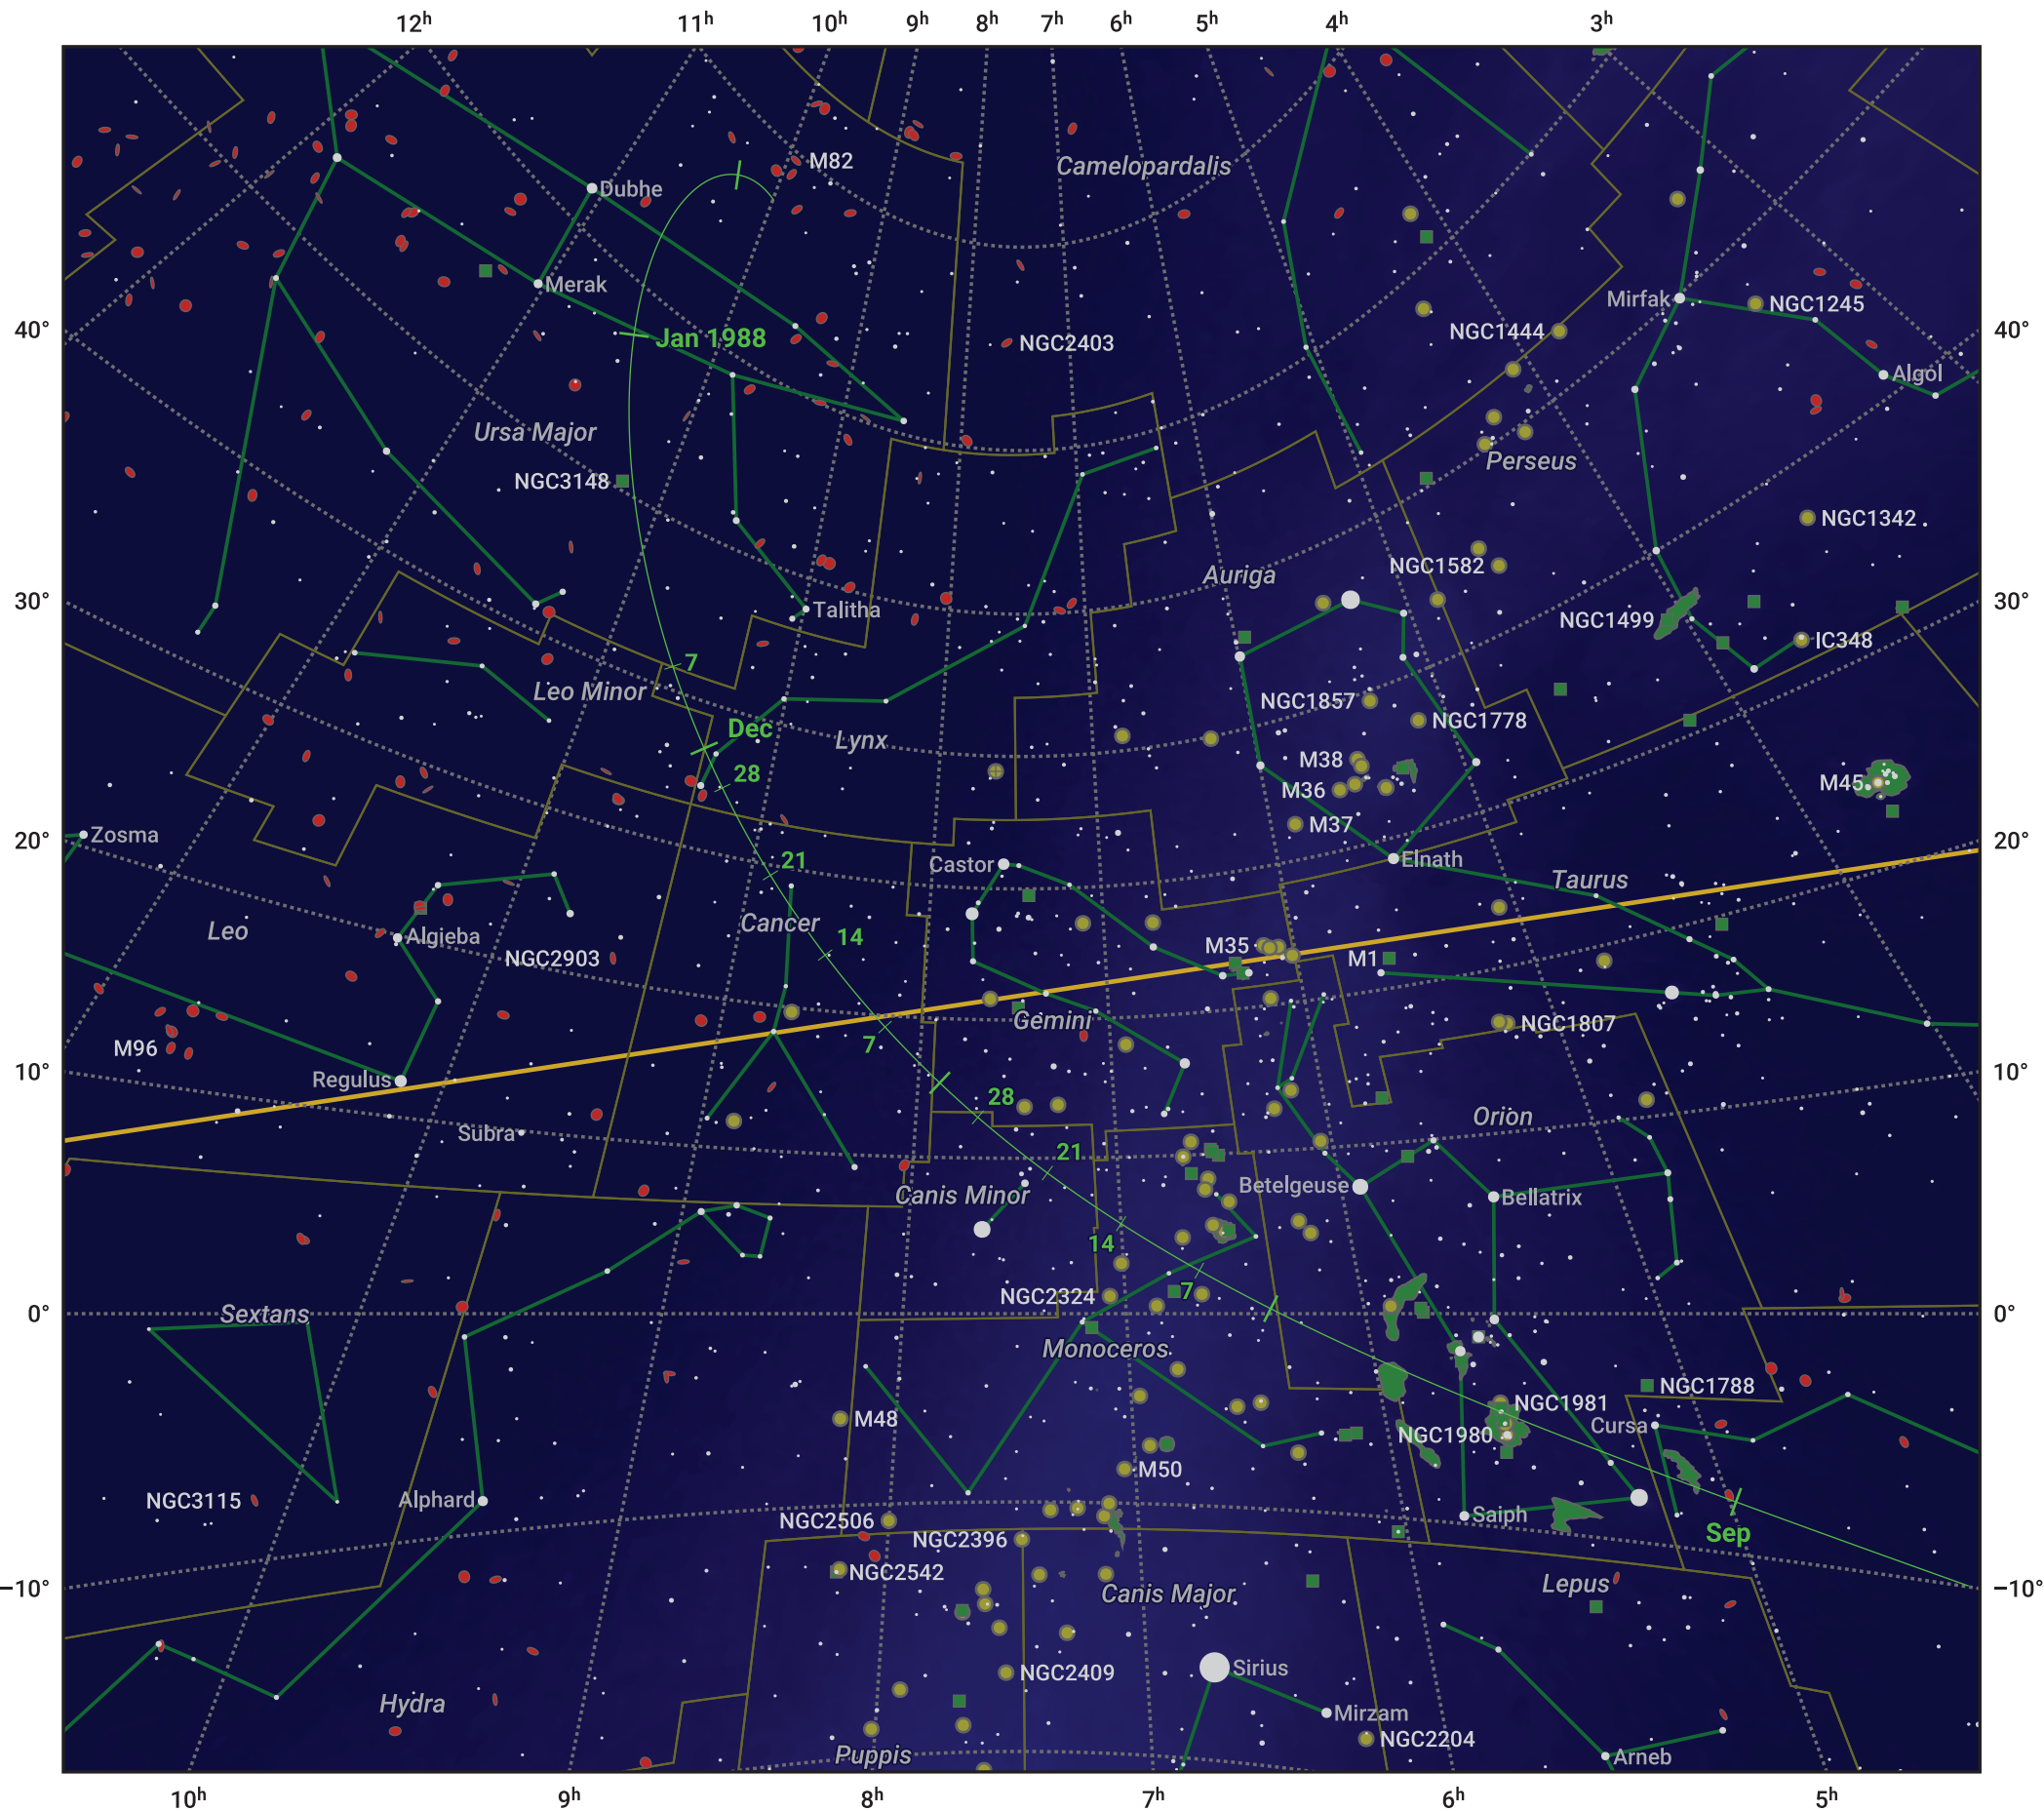

The path of 19P/Borrelly starting on 17 Aug 1987

© Dominic Ford 2011–2024. Date markers placed at midnight UTC. Downloaded from <https://in-the-sky.org>

Magnitude scale: 6.0 5.0 4.0 3.0 2.0 1.0 0.0 -1.0 -2.0

— Ecliptic Plane

Galaxy Bright nebula Open cluster Globular cluster

Date	Mag
1987 Sep 1	10.7
1987 Sep 12	10.2
1987 Oct 12	9.2
1987 Nov 1	8.8
1988 Jan 1	9.7
1988 Jan 15	10.3
1988 Feb 7	11.3