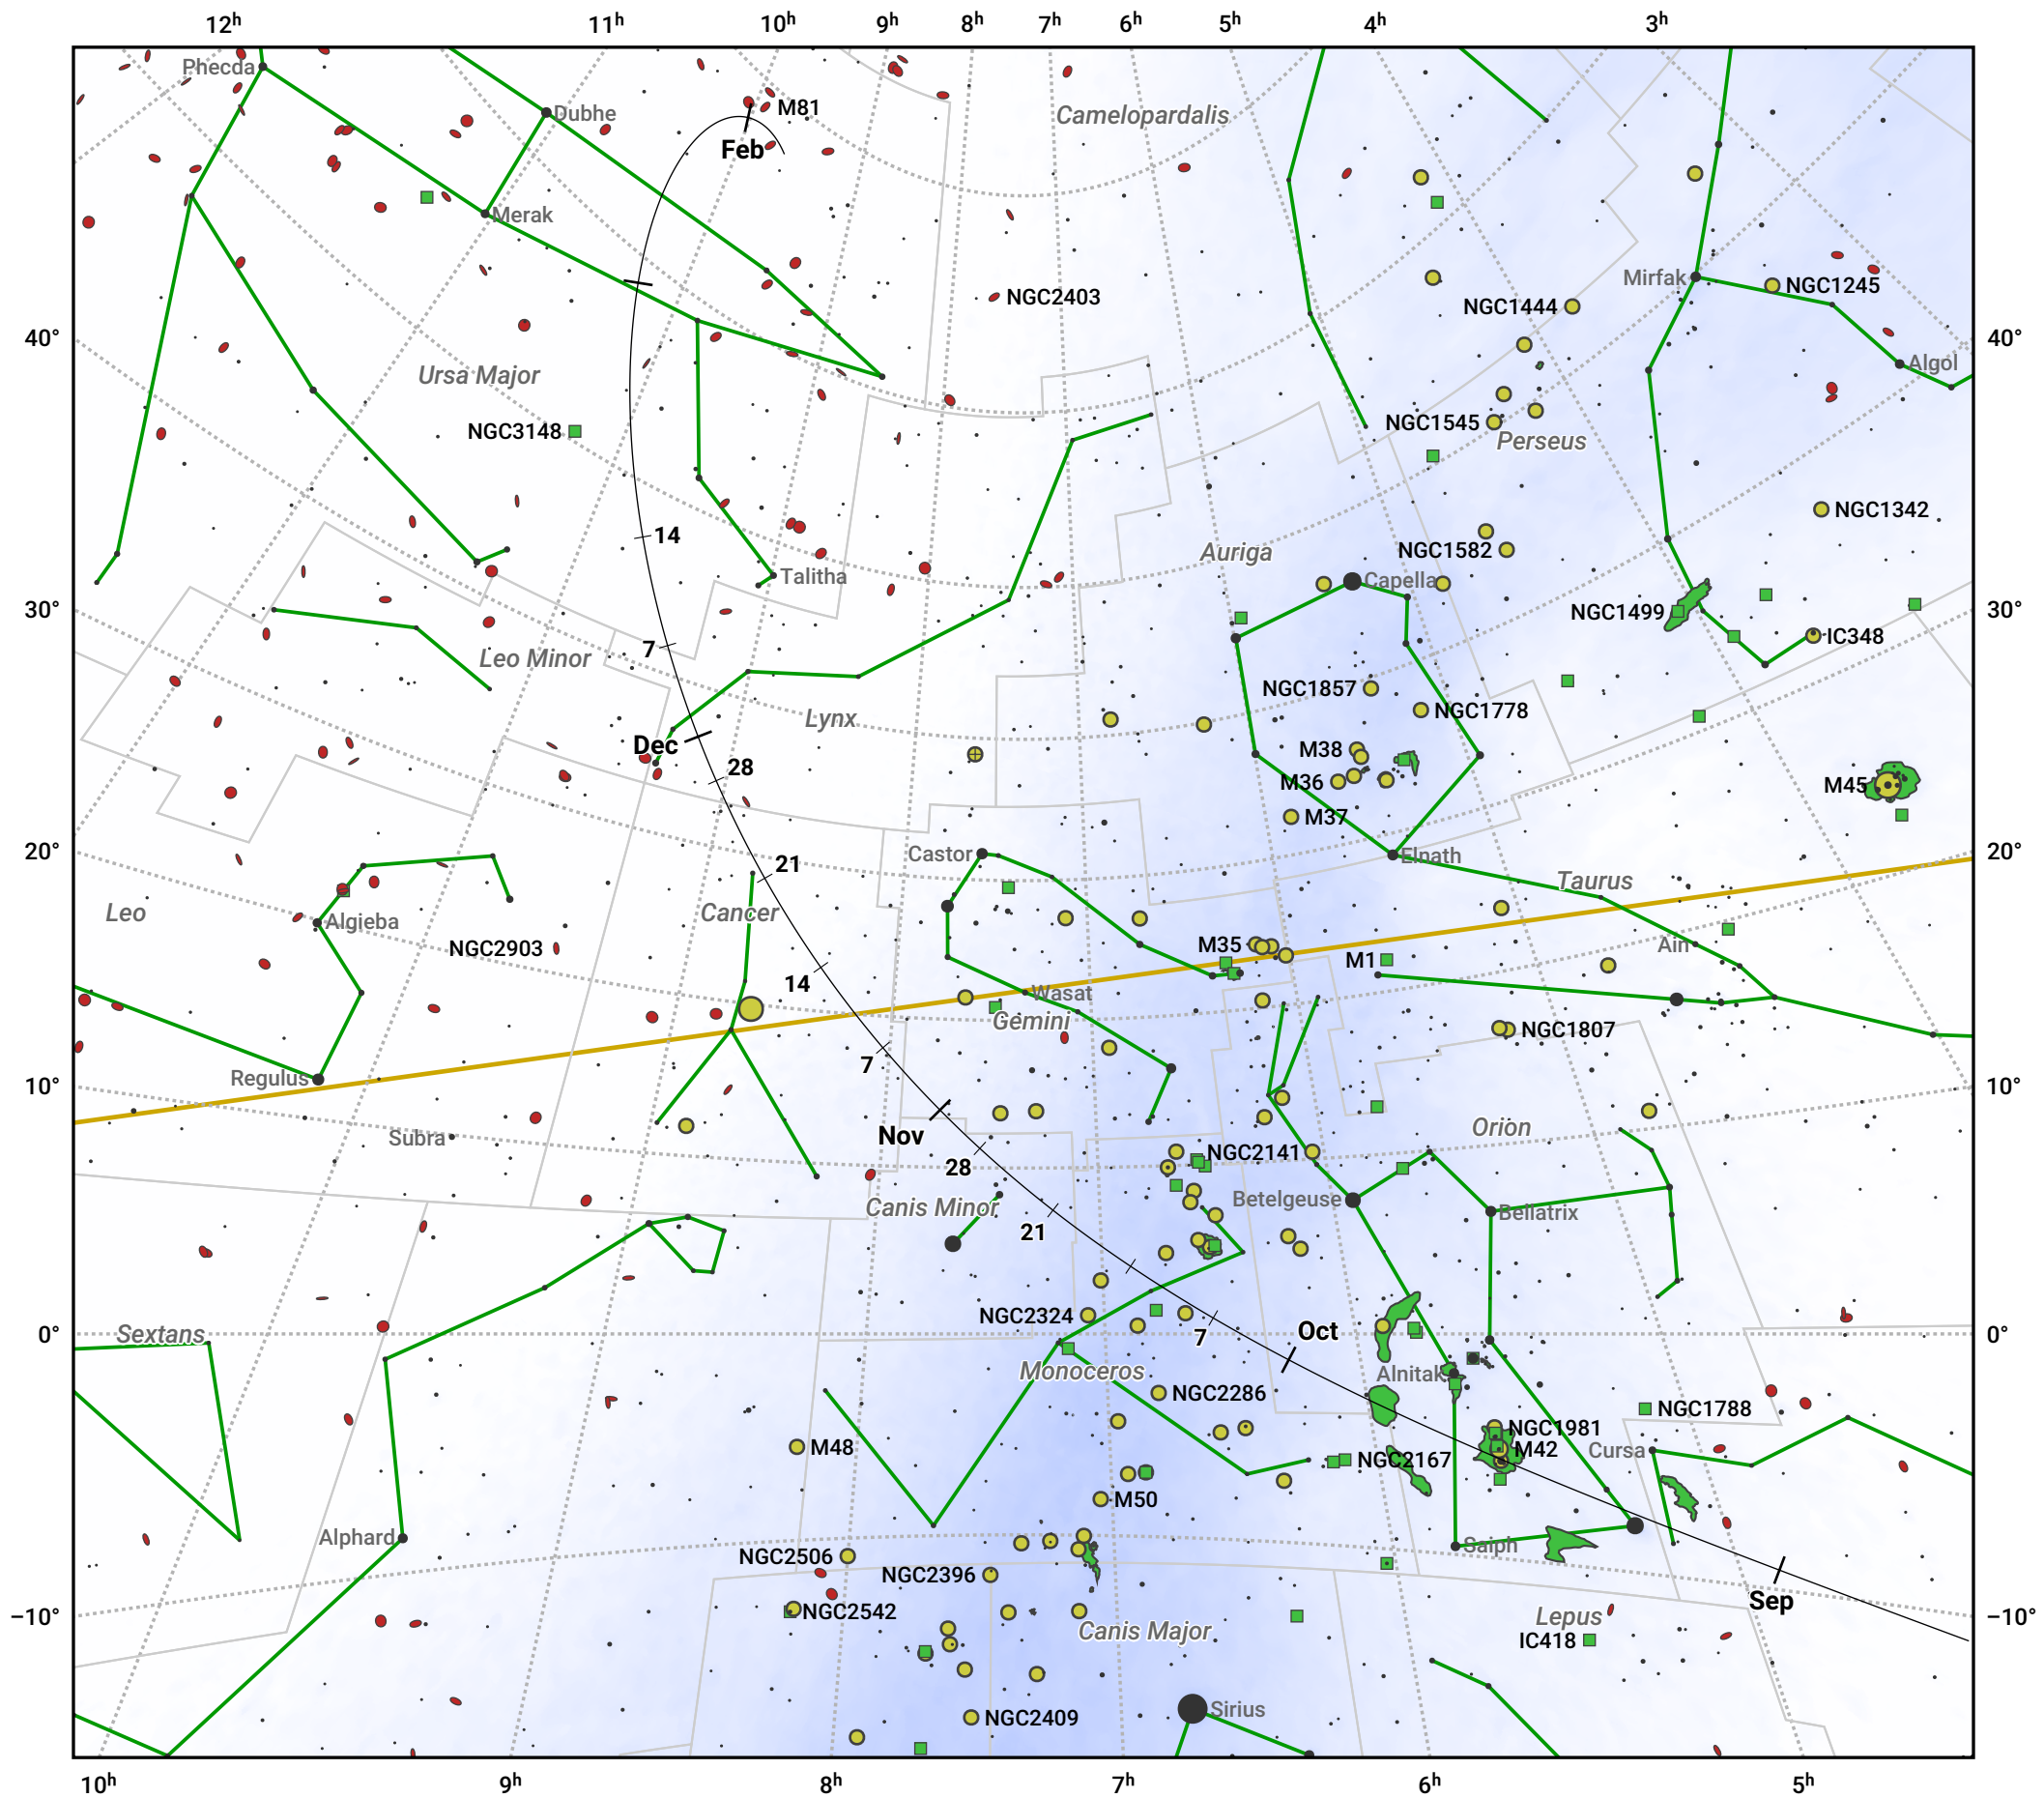

The path of 19P/Borrelly starting on 19 Aug 1987

© Dominic Ford 2011–2024. Date markers placed at midnight UTC. Downloaded from <https://in-the-sky.org>

Magnitude scale: 6.0 5.0 4.0 3.0 2.0 1.0 0.0 -1.0 -2.0

— Ecliptic Plane

Galaxy Bright nebula Open cluster Globular cluster

Date	Mag
1987 Sep 1	10.7
1987 Sep 14	10.2
1987 Oct 13	9.2
1987 Nov 1	8.7
1988 Jan 1	9.6
1988 Jan 16	10.2
1988 Feb 7	11.2