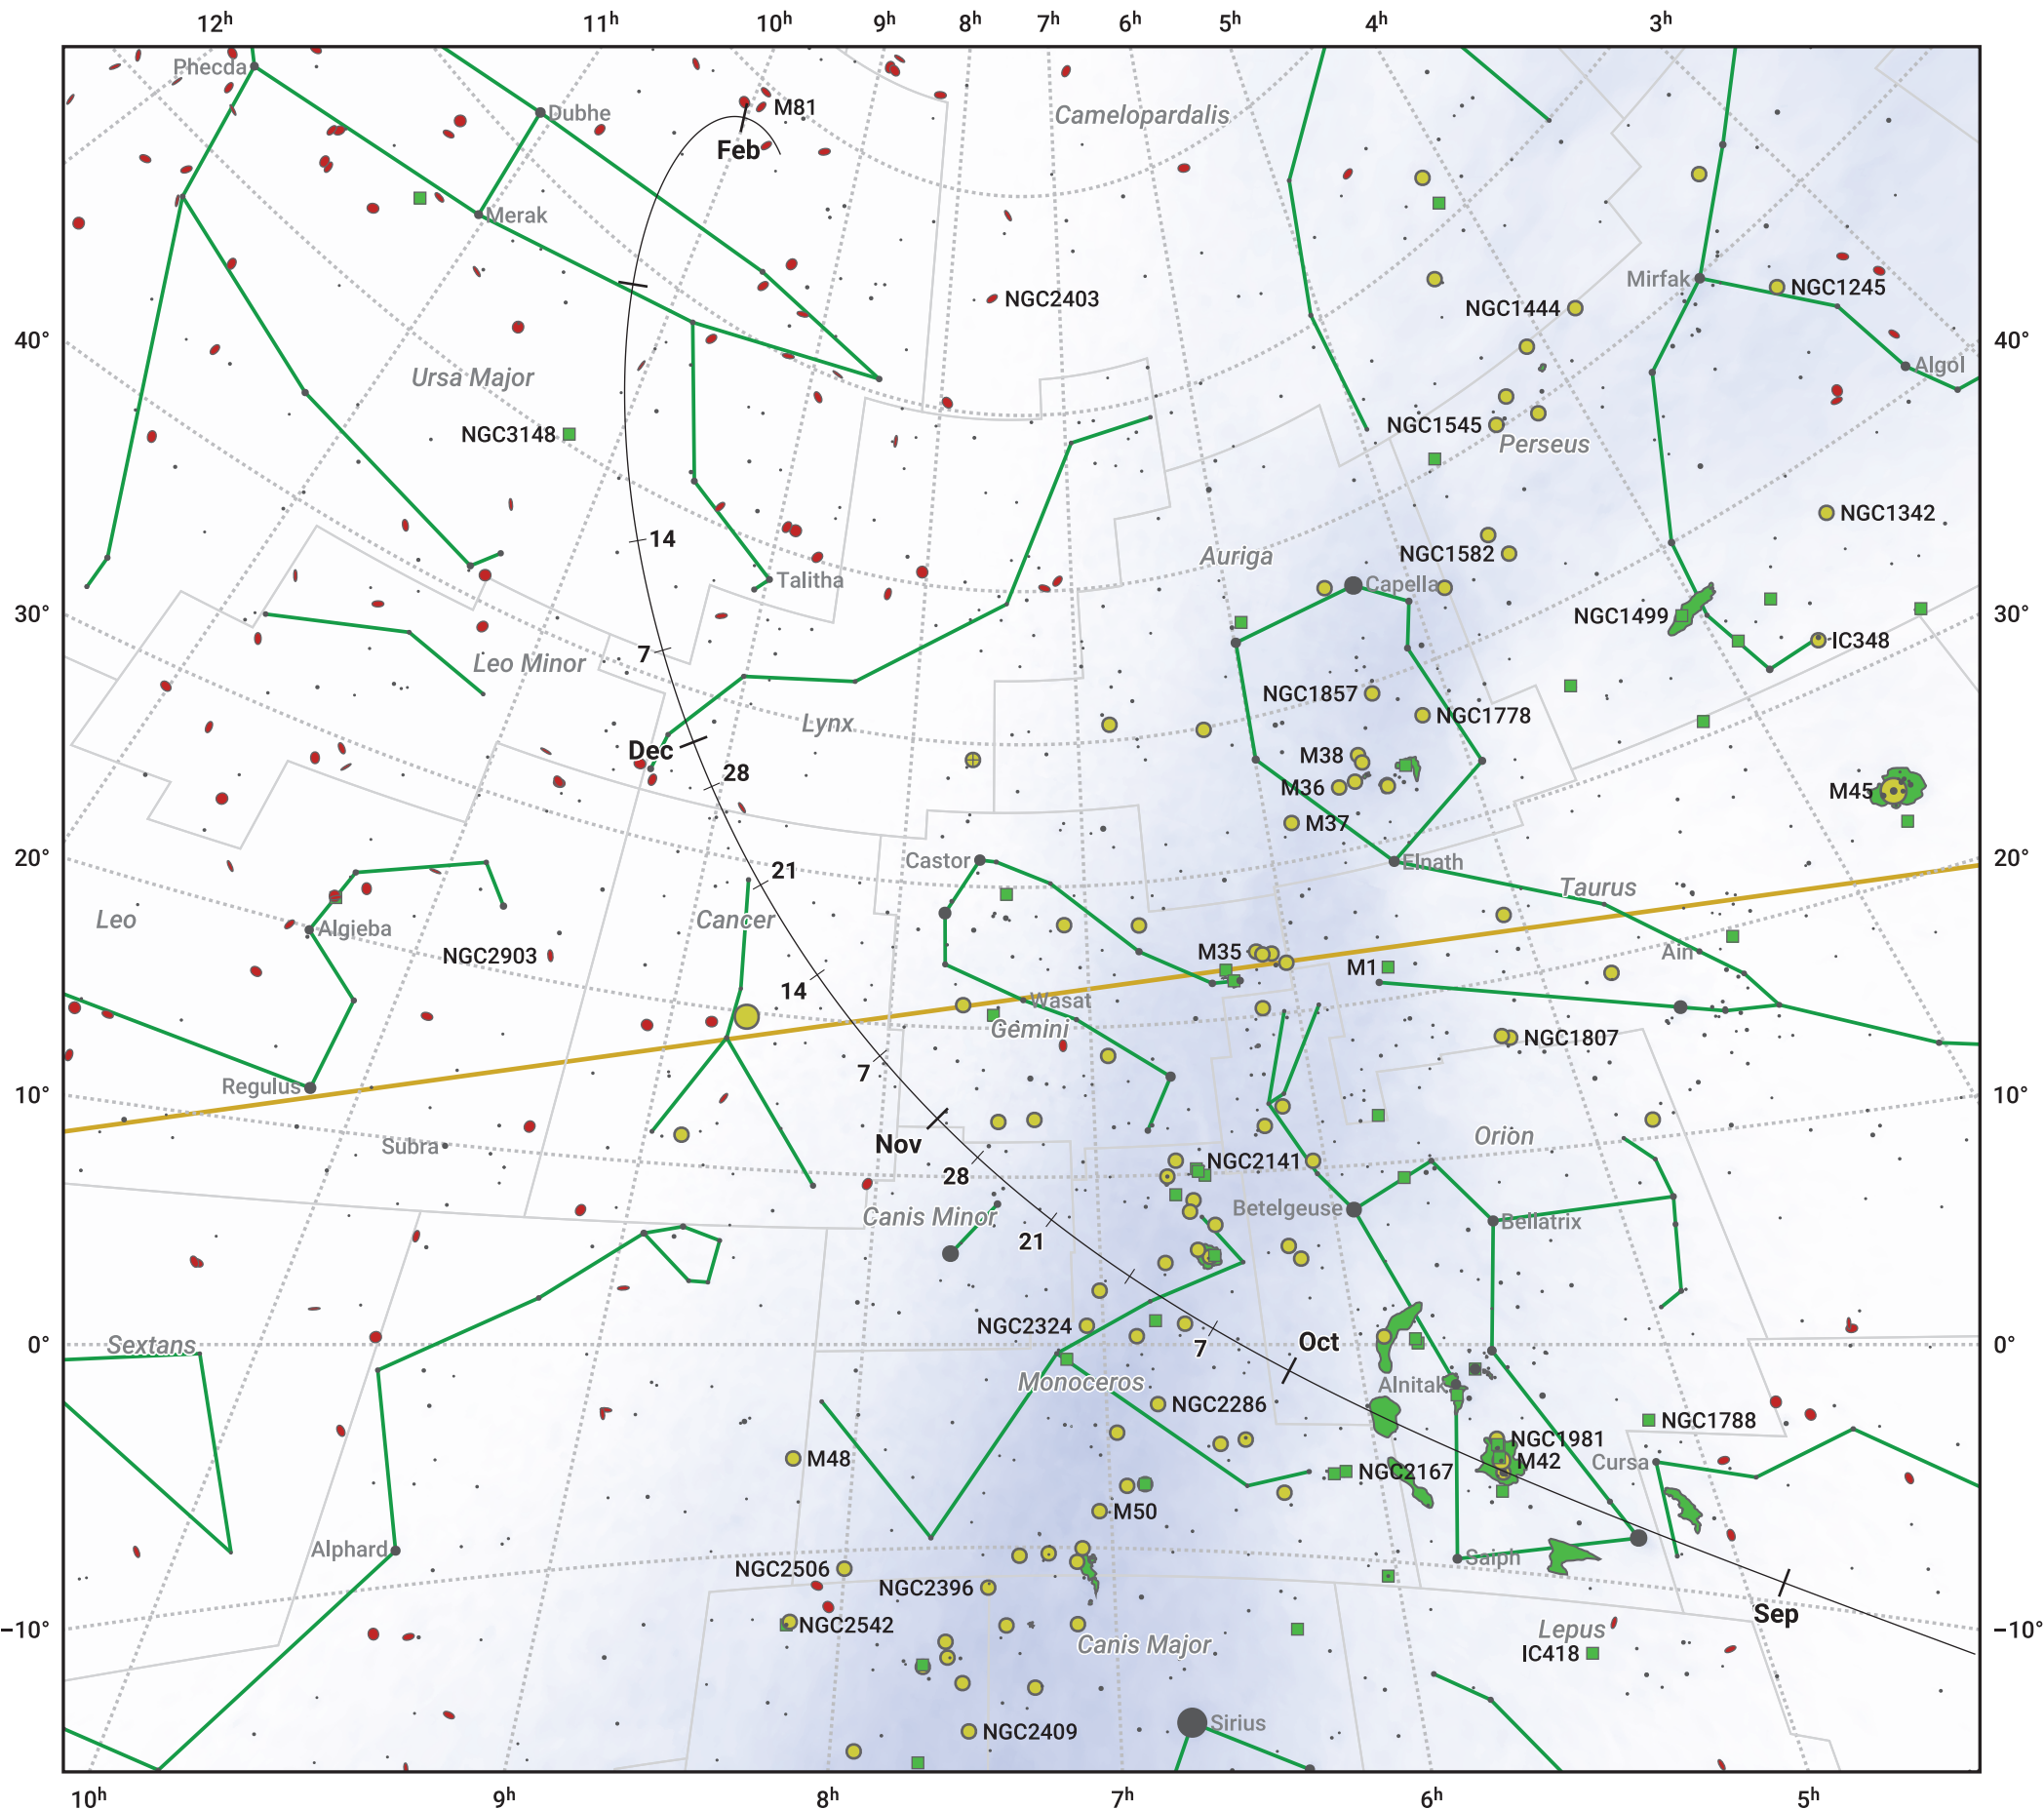

The path of 19P/Borrelly starting on 19 Aug 1987

© Dominic Ford 2011–2024. Date markers placed at midnight UTC. Downloaded from <https://in-the-sky.org>

Magnitude scale: 6.0 5.0 4.0 3.0 2.0 1.0 0.0 -1.0 -2.0

— Ecliptic Plane

Galaxy Bright nebula Open cluster Globular cluster

Date	Mag
1987 Sep 1	10.7
1987 Sep 14	10.2
1987 Oct 13	9.2
1987 Nov 1	8.7
1988 Jan 1	9.6
1988 Jan 16	10.2
1988 Feb 7	11.2