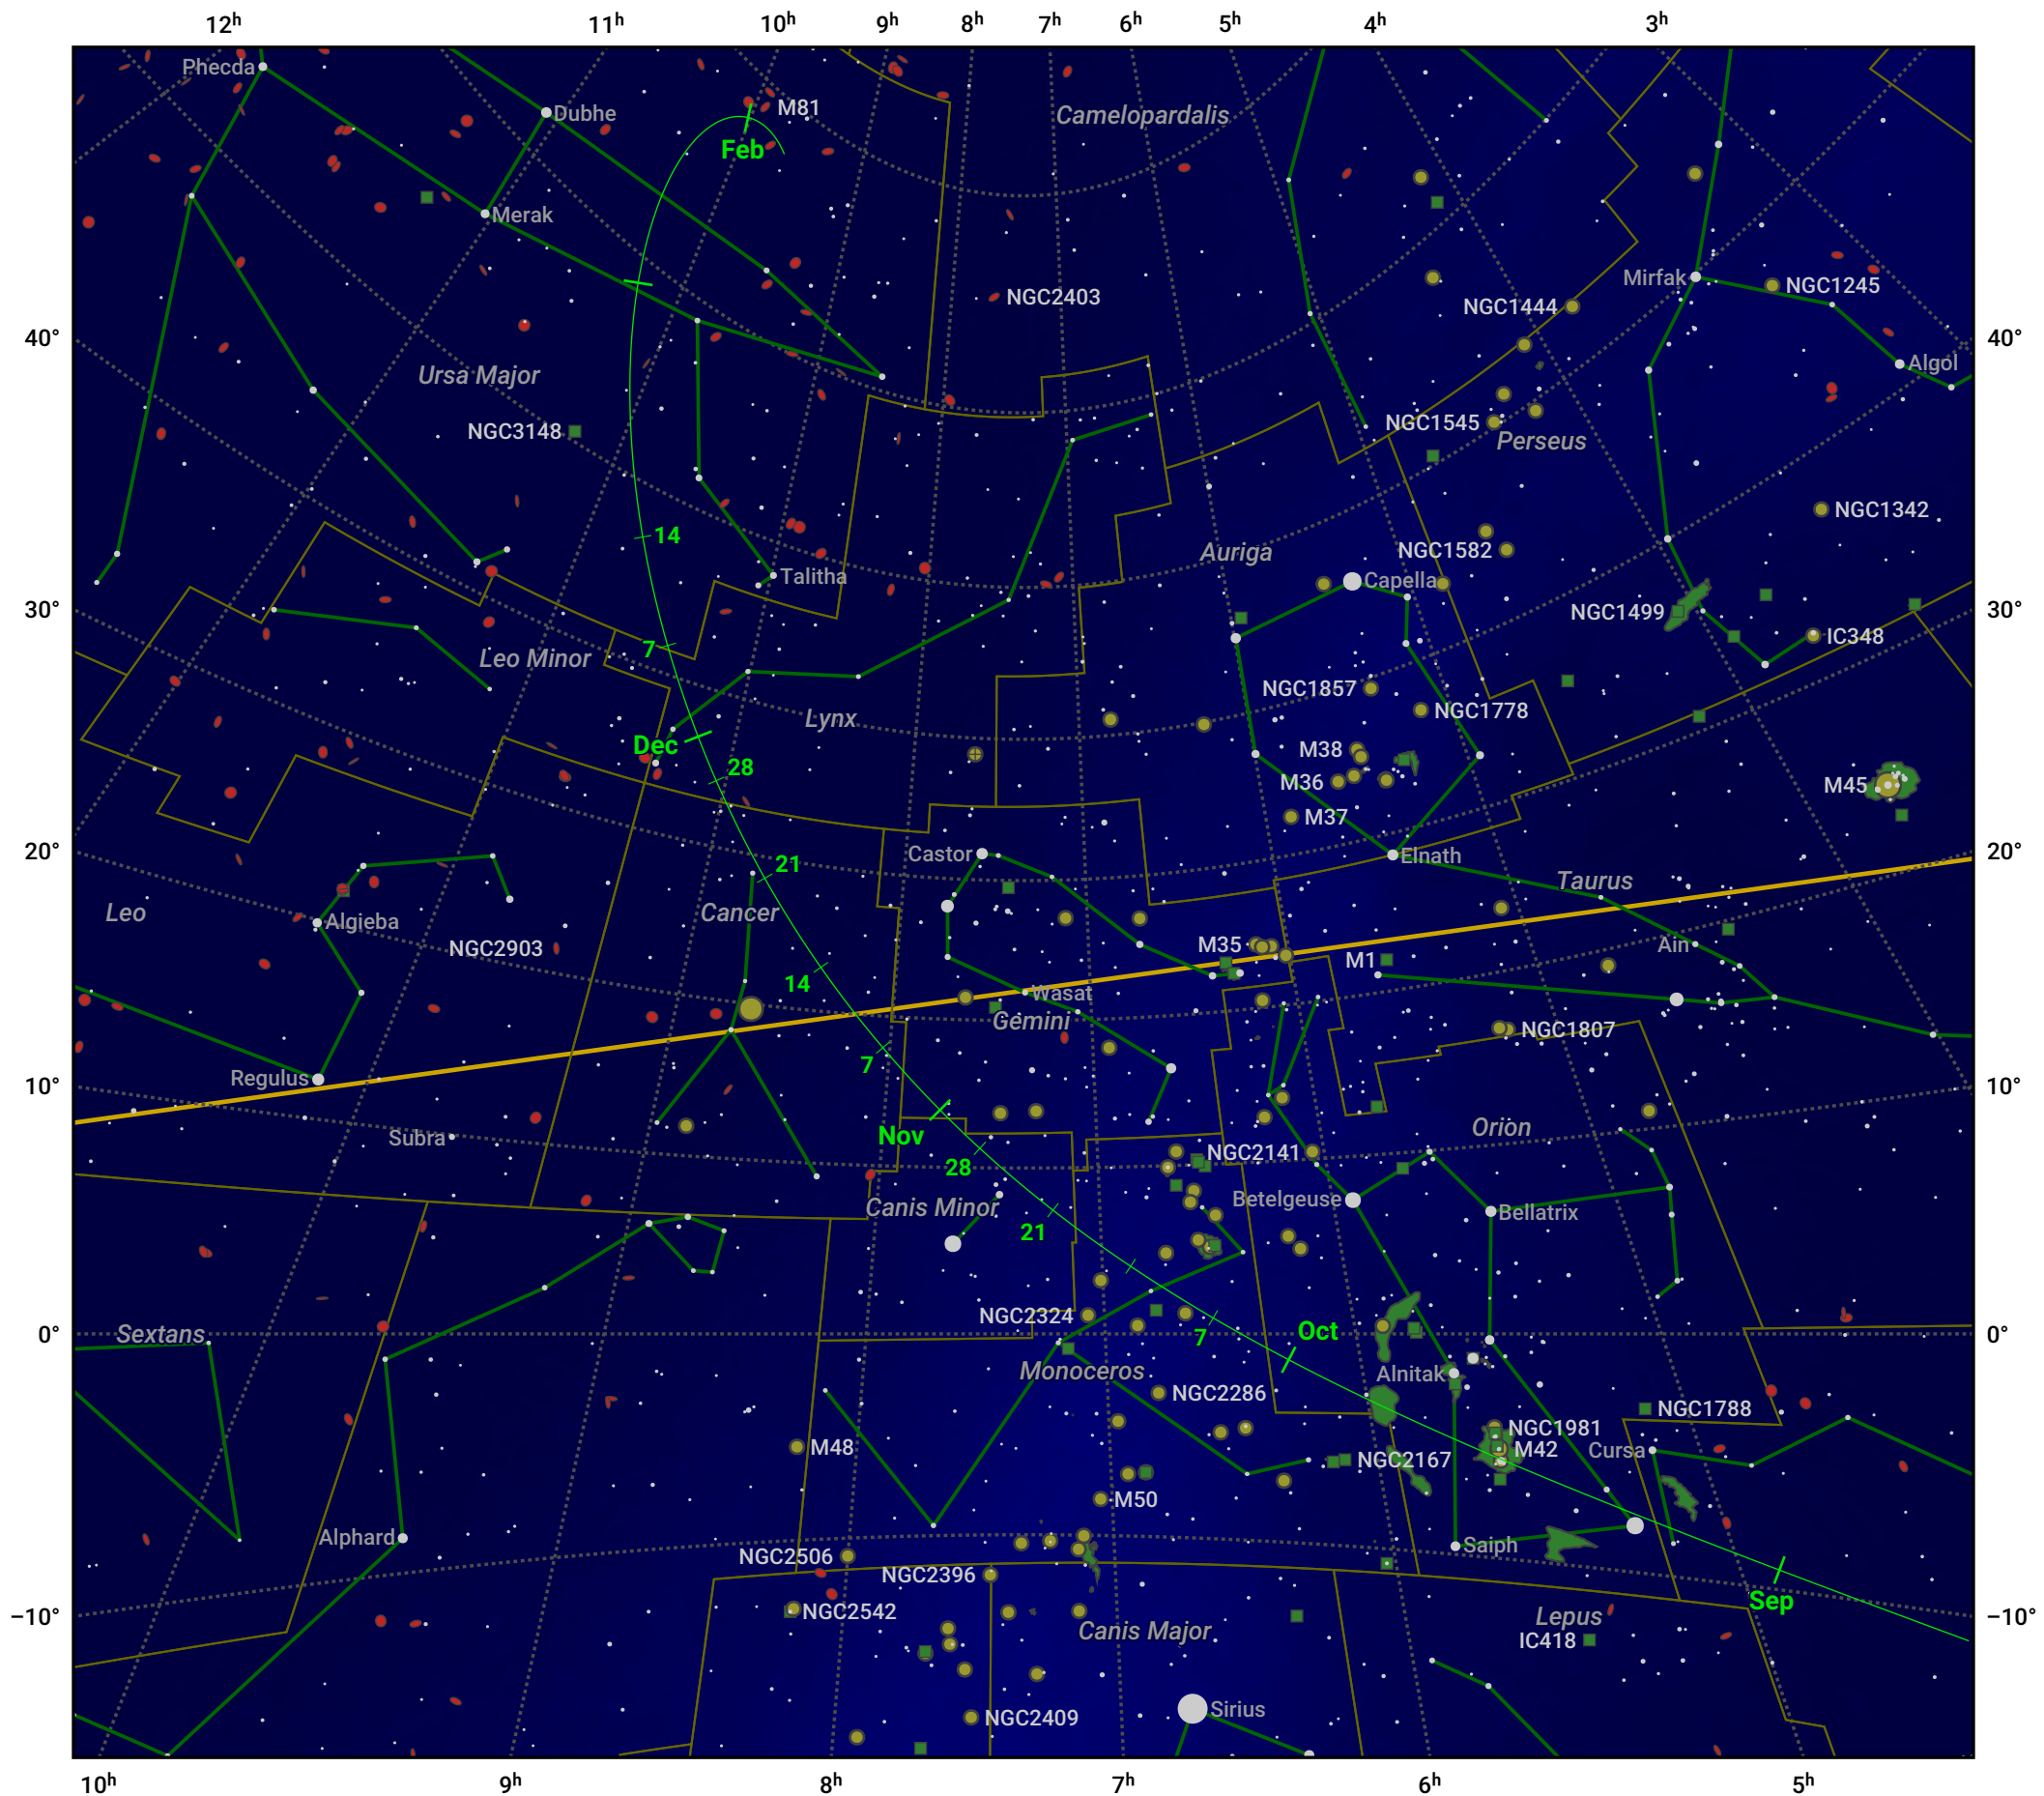

# The path of 19P/Borrelly starting on 19 Aug 1987

© Dominic Ford 2011–2024. Date markers placed at midnight UTC. Downloaded from <https://in-the-sky.org>

Magnitude scale: ● 6.0 ● 5.0 ● 4.0 ● 3.0 ● 2.0 ● 1.0 ● 0.0 ● -1.0 ● -2.0

— Ecliptic Plane

● Galaxy   ■ Bright nebula   ● Open cluster   ● Globular cluster

Date	Mag
1987 Sep 1	10.7
1987 Sep 14	10.2
1987 Oct 13	9.2
1987 Nov 1	8.7
1988 Jan 1	9.6
1988 Jan 16	10.2
1988 Feb 7	11.2