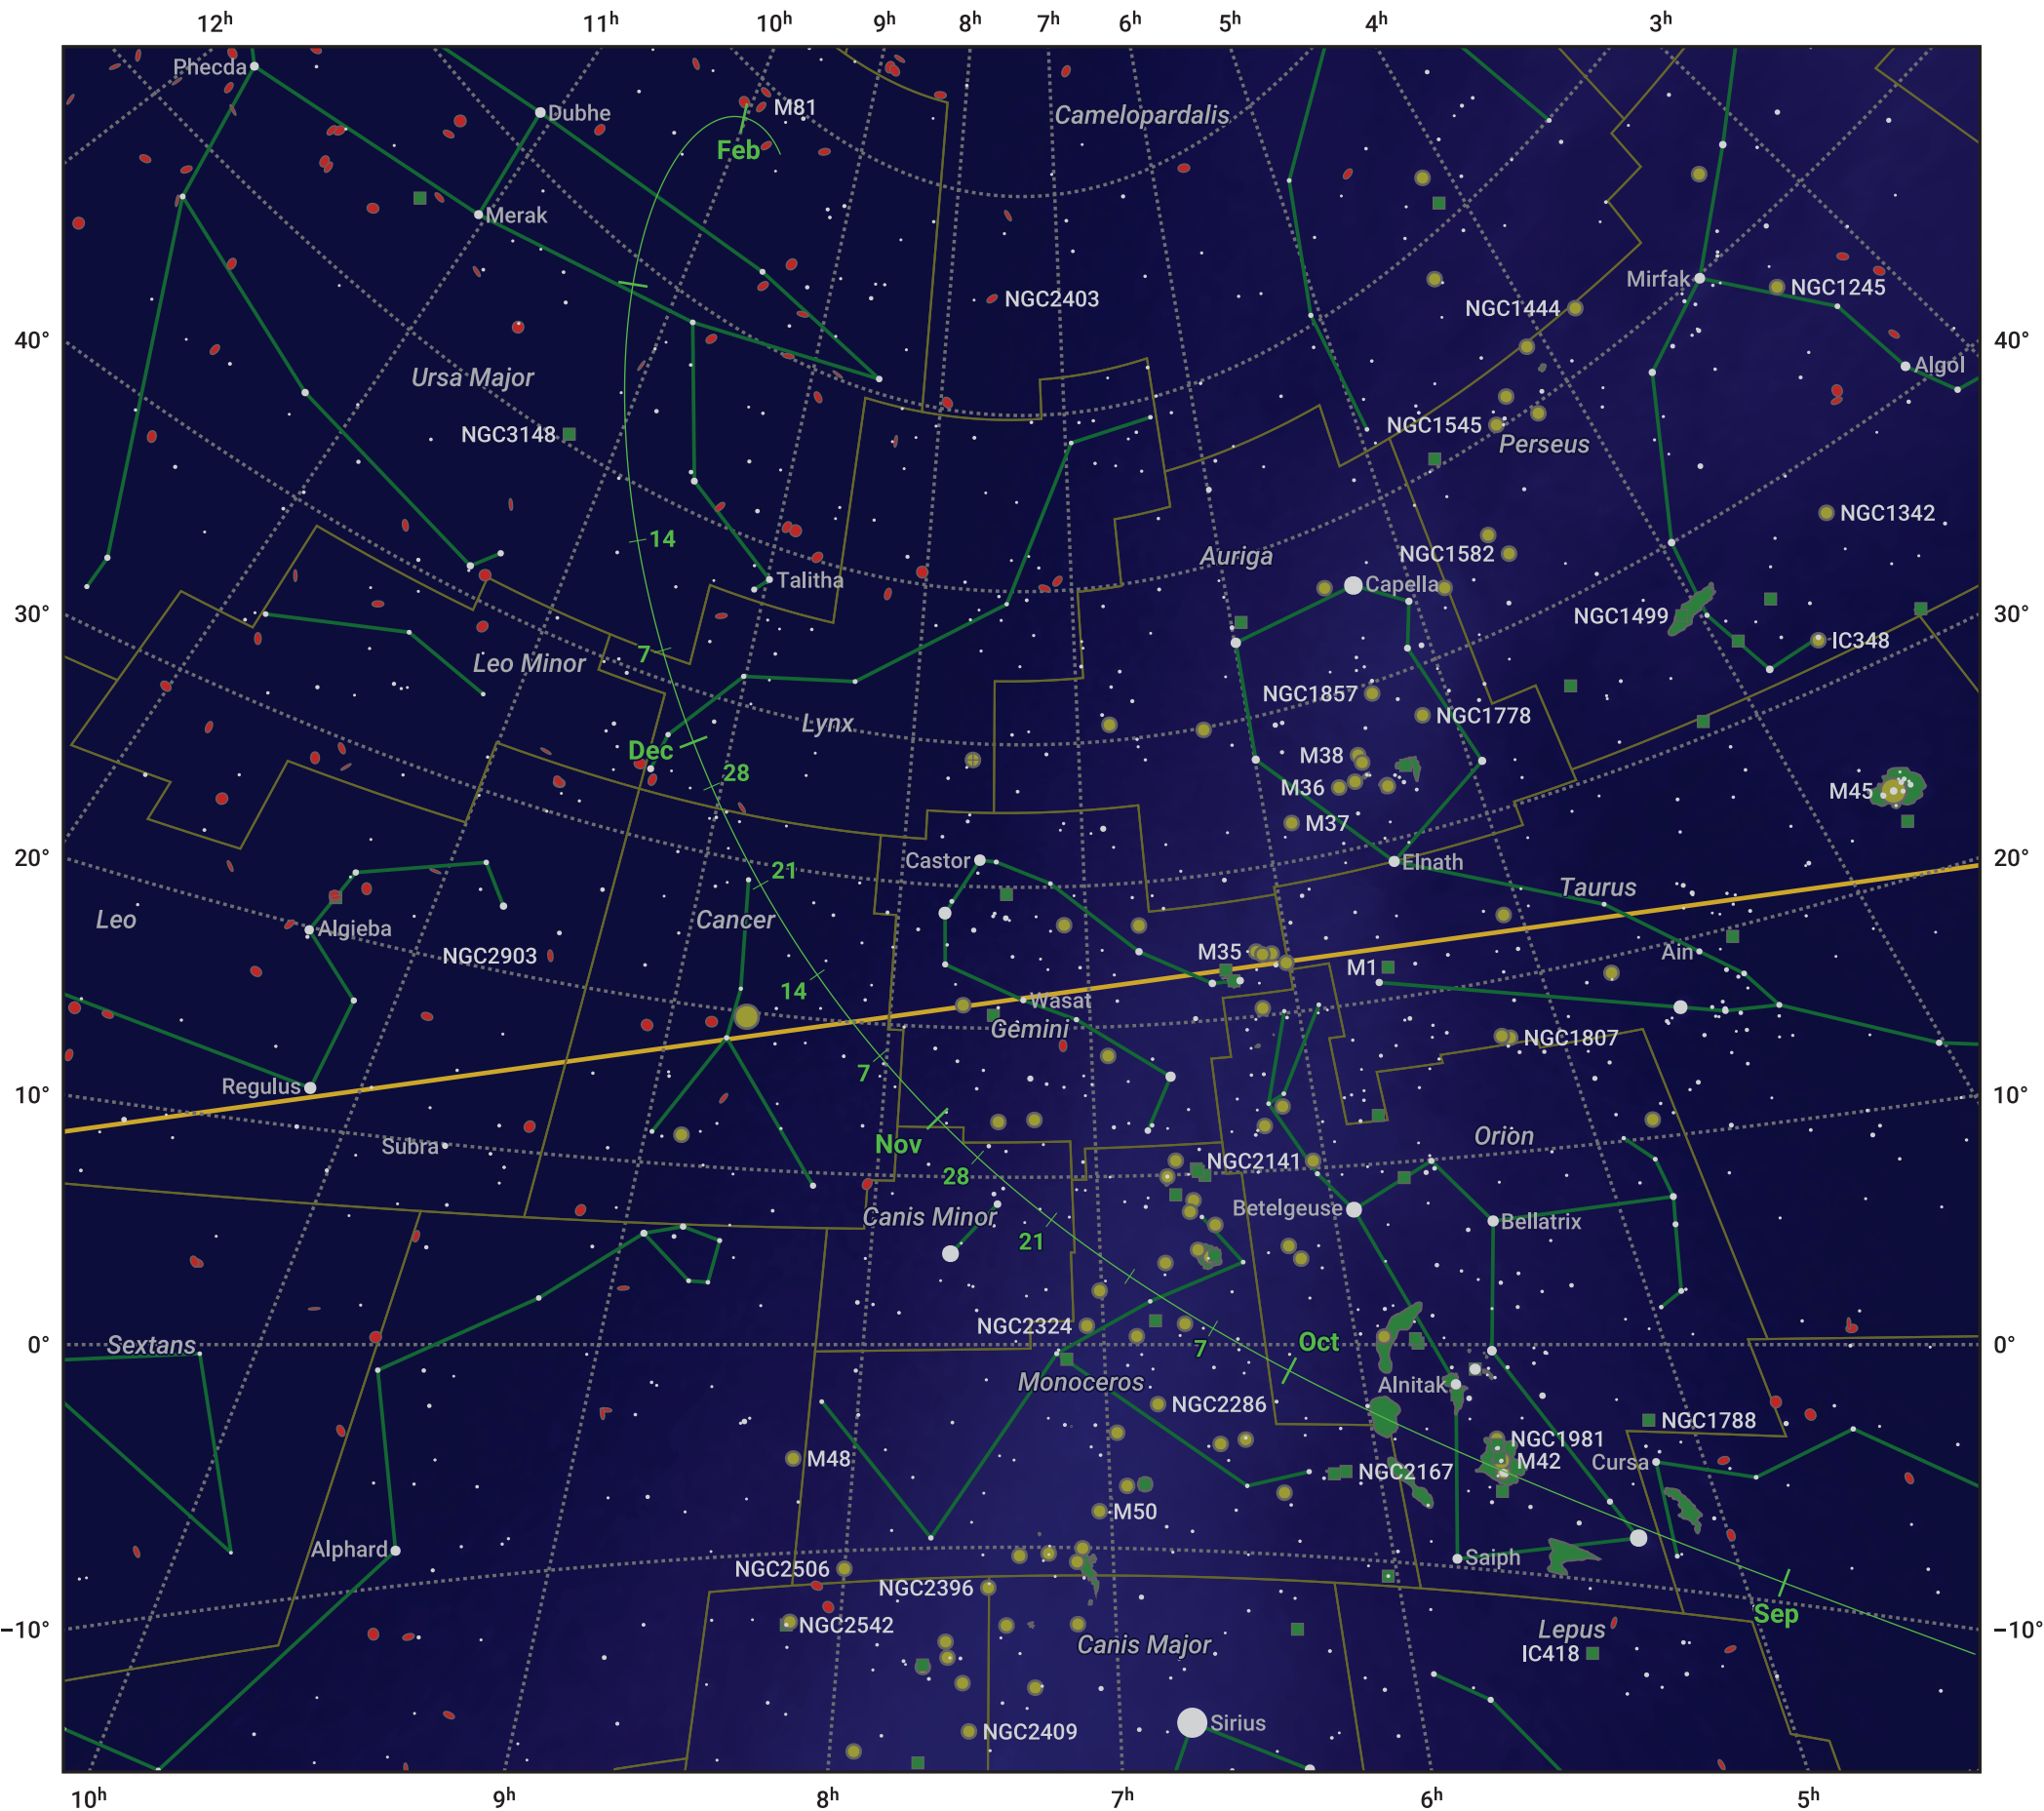

# The path of 19P/Borrelly starting on 19 Aug 1987

© Dominic Ford 2011–2024. Date markers placed at midnight UTC. Downloaded from <https://in-the-sky.org>

Magnitude scale: ● -6.0 ● -5.0 ● -4.0 ● -3.0 ● -2.0 ● -1.0 ● -2.0

— Ecliptic Plane

● Galaxy    ■ Bright nebula    ● Open cluster    ● Globular cluster

Date	Mag
1987 Sep 1	10.7
1987 Sep 14	10.2
1987 Oct 13	9.2
1987 Nov 1	8.7
1988 Jan 1	9.6
1988 Jan 16	10.2
1988 Feb 7	11.2