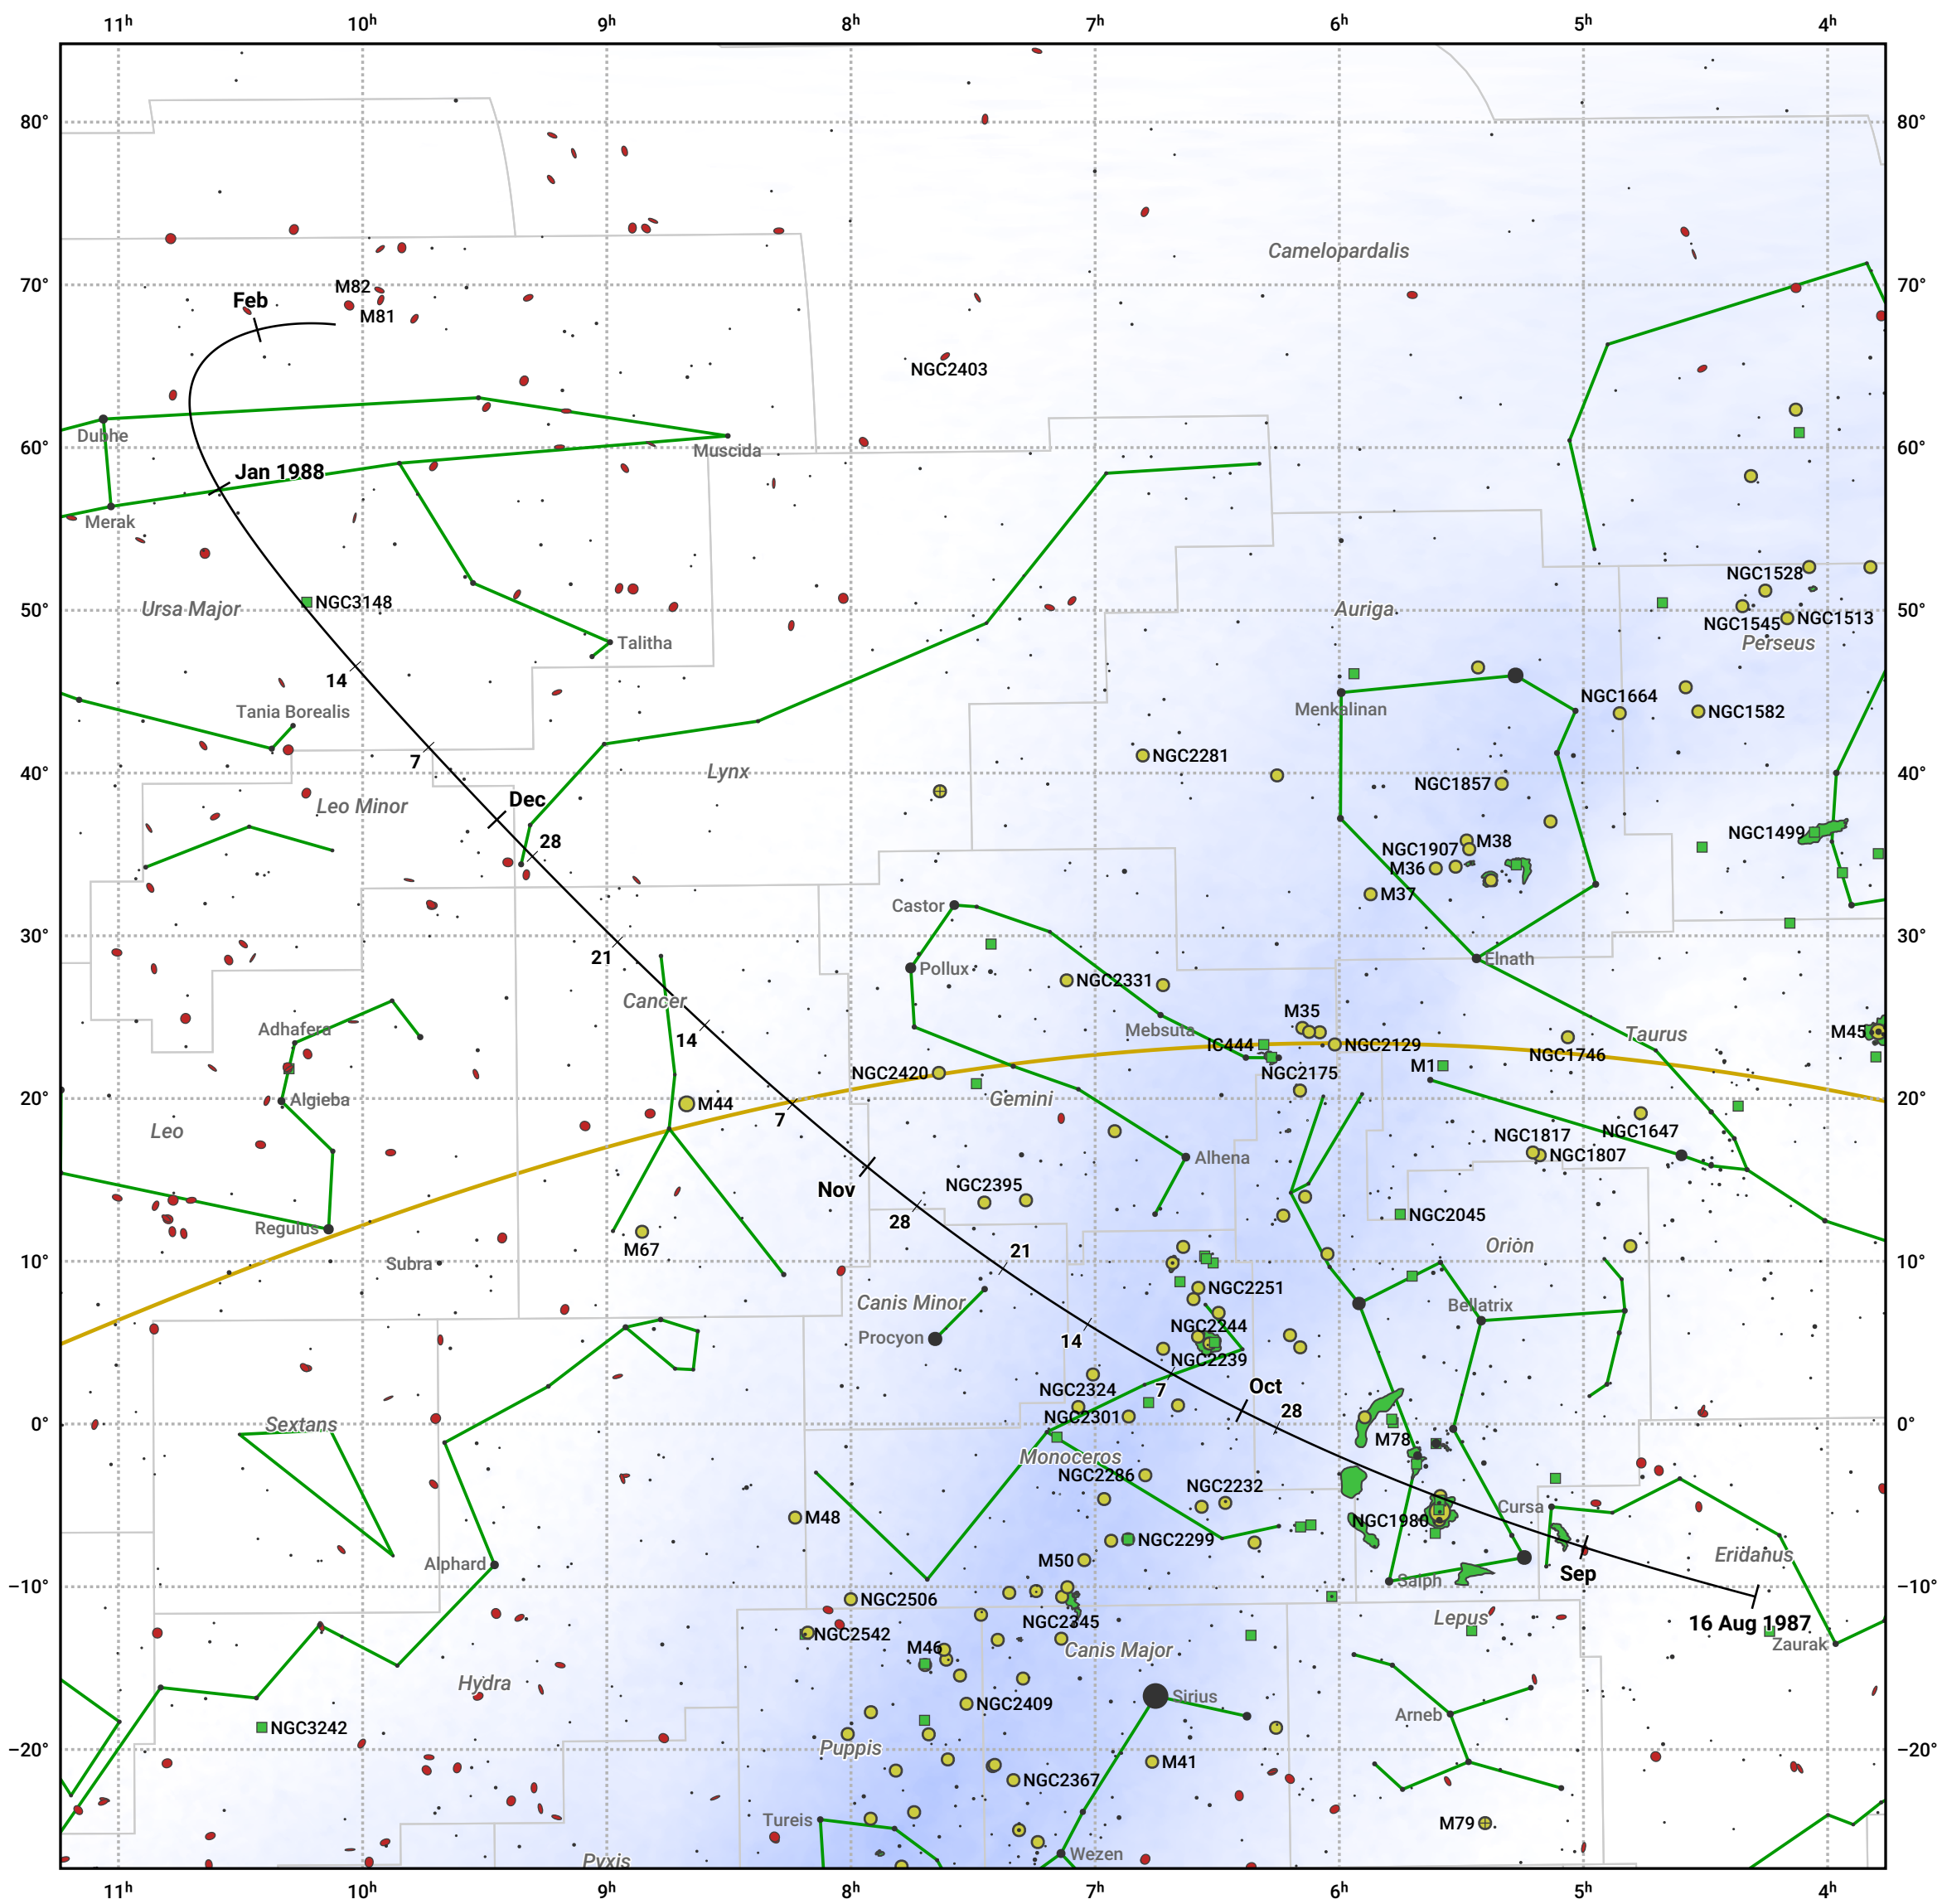

# The path of 19P/Borrelly starting on 16 Aug 1987

© Dominic Ford 2011–2024. Date markers placed at midnight UTC. Downloaded from <https://in-the-sky.org>

Magnitude scale: -6.0 -5.0 -4.0 -3.0 -2.0 -1.0 0.0 -1.0 -2.0

— Ecliptic Plane

Galaxy    Bright nebula    Open cluster    Globular cluster

Date	Mag
1987 Sep 1	10.7
1987 Sep 11	10.3
1987 Oct 11	9.3
1987 Nov 1	8.8
1988 Jan 1	9.7
1988 Jan 15	10.3
1988 Feb 7	11.3