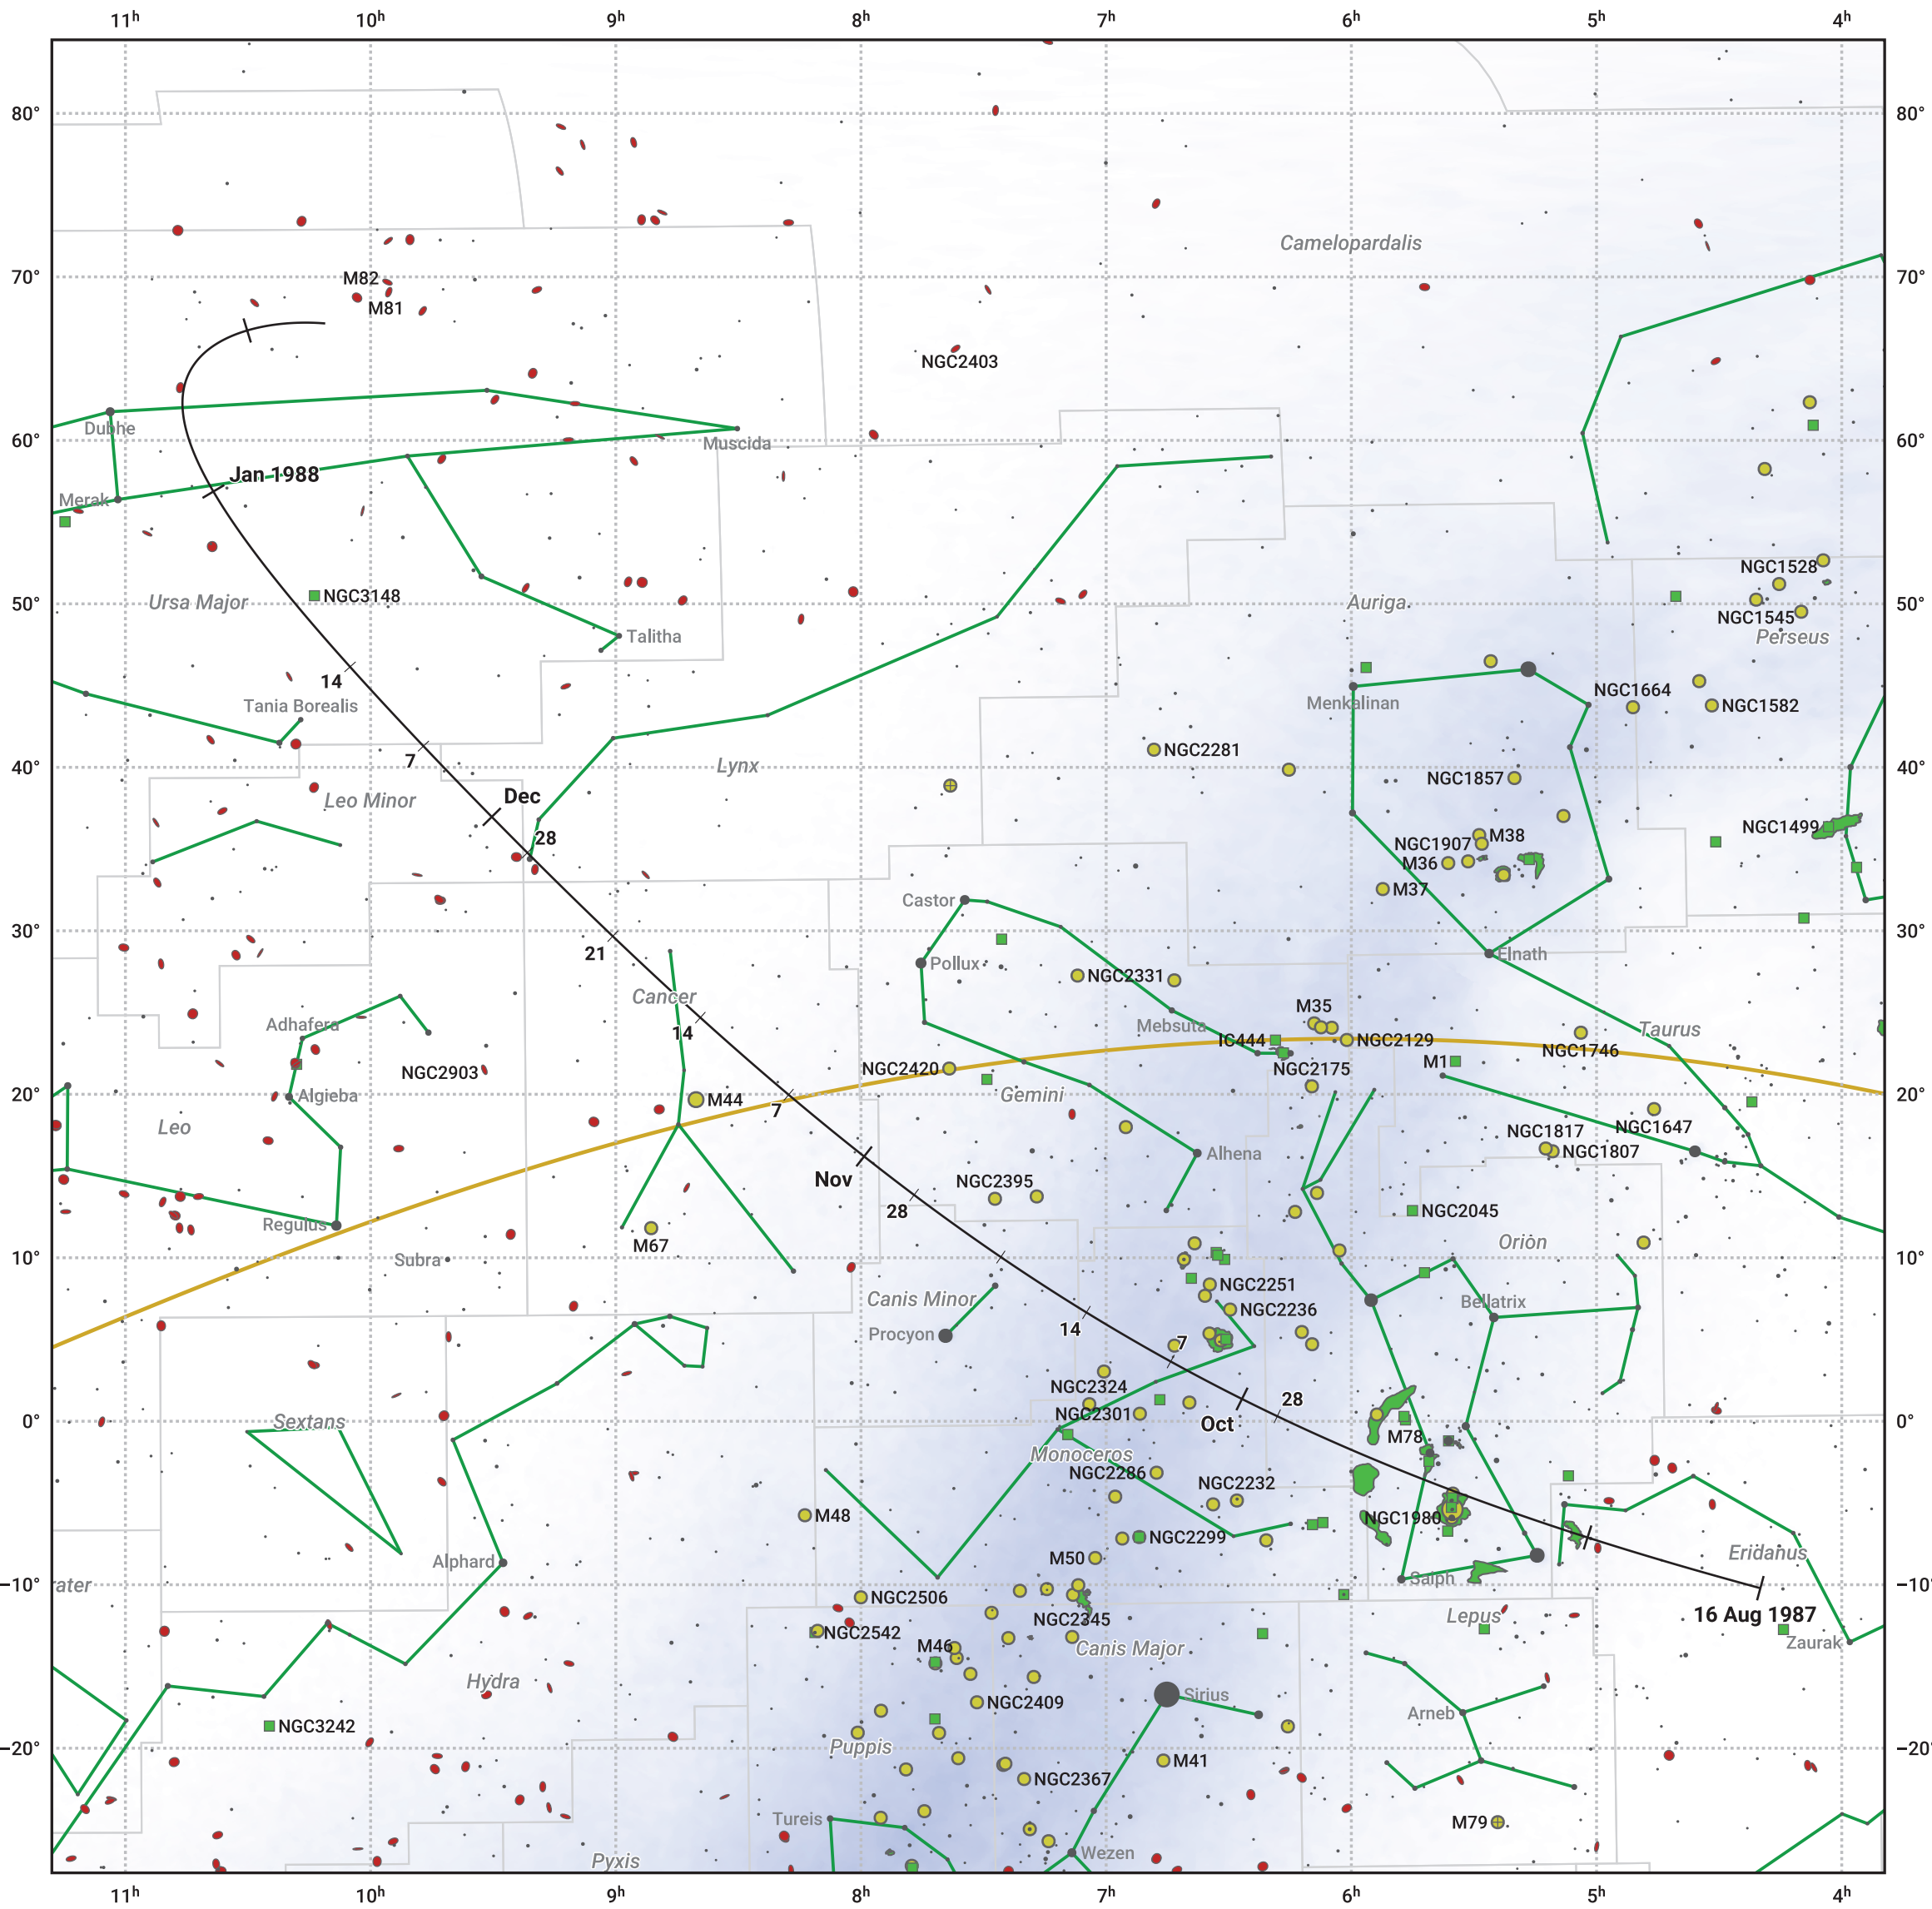

The path of 19P/Borrelly starting on 16 Aug 1987

© Dominic Ford 2011–2024. Date markers placed at midnight UTC. Downloaded from <https://in-the-sky.org>

Magnitude scale: · 6.0 · 5.0 · 4.0 · 3.0 · 2.0 · 1.0 · 0.0 · -1.0 ● -2.0

— Ecliptic Plane

● Galaxy ■ Bright nebula ● Open cluster ⊕ Globular cluster

Date	Mag
1987 Sep 1	10.7
1987 Sep 11	10.3
1987 Oct 12	9.3
1987 Nov 1	8.9
1988 Jan 1	9.8
1988 Jan 14	10.3
1988 Feb 6	11.3