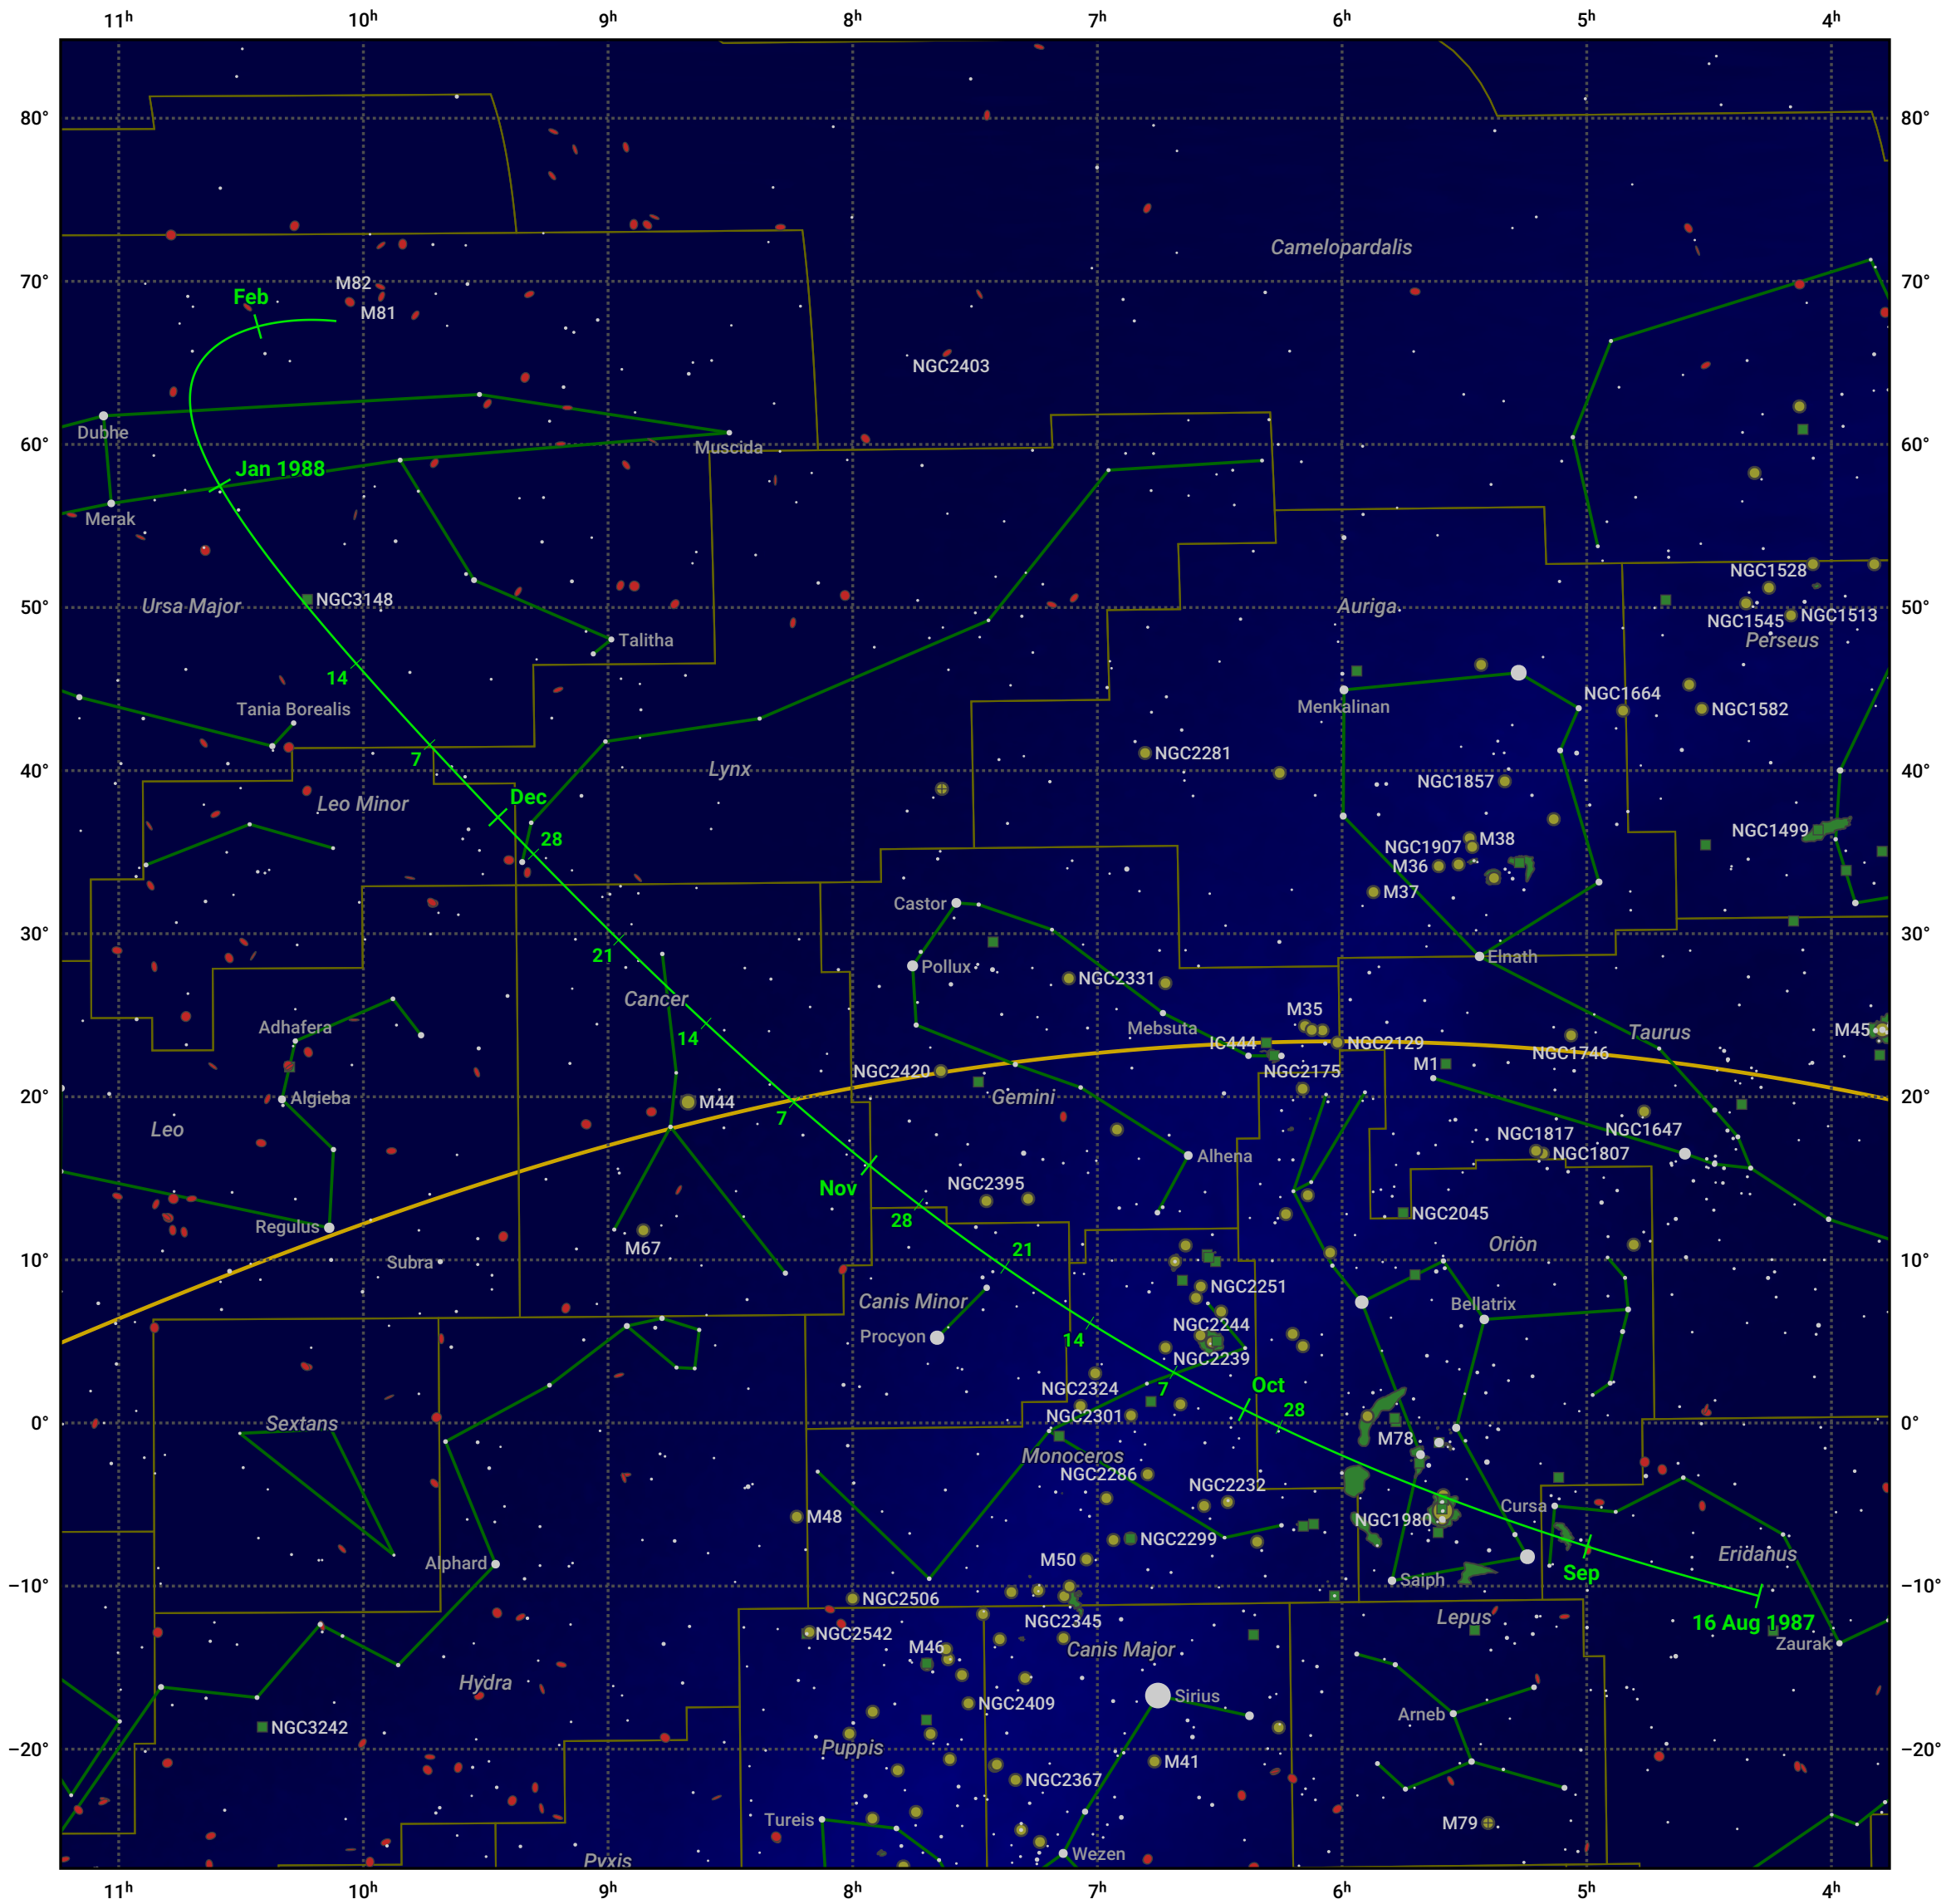

The path of 19P/Borrelly starting on 16 Aug 1987

© Dominic Ford 2011–2024. Date markers placed at midnight UTC. Downloaded from <https://in-the-sky.org>

Magnitude scale: -6.0 -5.0 -4.0 -3.0 -2.0 -1.0 0.0 -1.0 -2.0

— Ecliptic Plane

Galaxy Bright nebula Open cluster Globular cluster

Date	Mag
1987 Sep 1	10.7
1987 Sep 11	10.3
1987 Oct 11	9.3
1987 Nov 1	8.8
1988 Jan 1	9.7
1988 Jan 15	10.3
1988 Feb 7	11.3