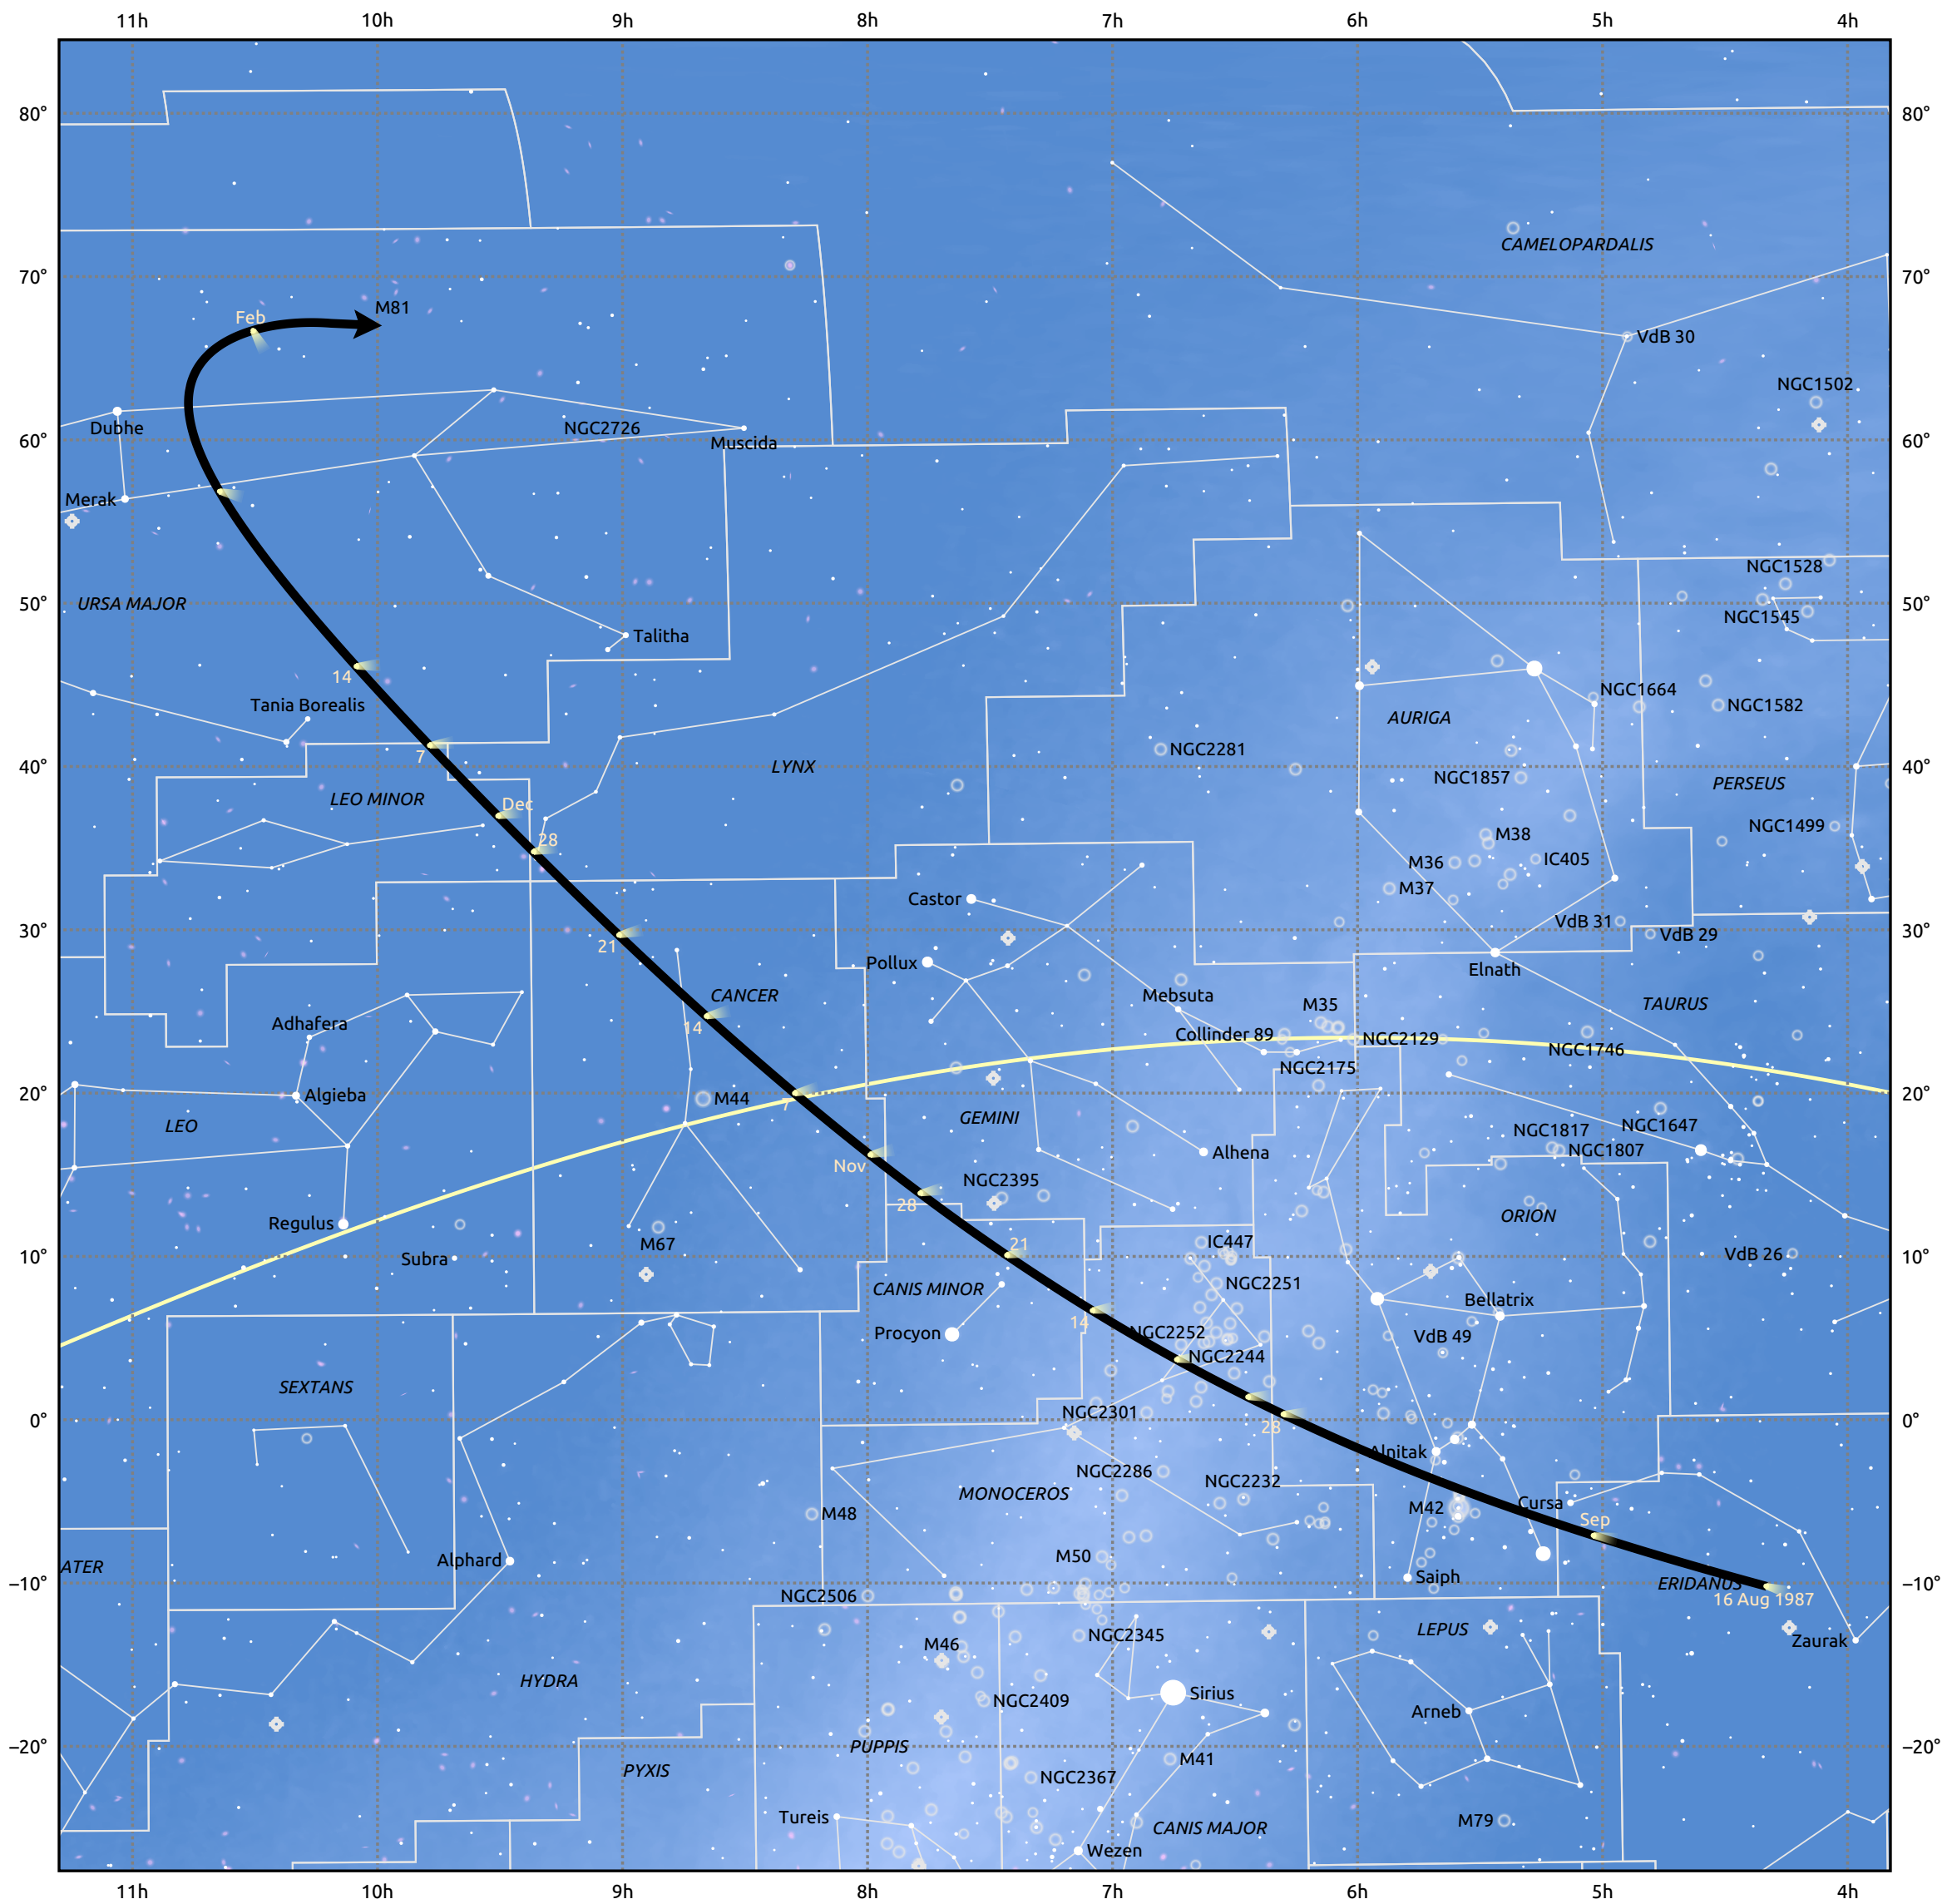

The path of 19P/Borrelly starting on 16 Aug 1987

© Dominic Ford 2011–2025. Date markers placed at midnight UTC. Downloaded from <https://in-the-sky.org>

Magnitude scale: \cdot 6.0 \cdot 5.0 \cdot 4.0 \cdot 3.0 \cdot 2.0 \cdot 1.0 \bullet 0.0 \bullet -1.0 \bullet -2.0

— Ecliptic Plane

Galaxy \circ Bright nebula \circ Open cluster \circ Globular cluster \diamond Planetary nebula

Date	Mag
1987 Sep 1	10.7
1987 Sep 11	10.3
1987 Oct 12	9.3
1987 Nov 1	8.9
1988 Jan 1	9.8
1988 Jan 14	10.3
1988 Feb 6	11.3