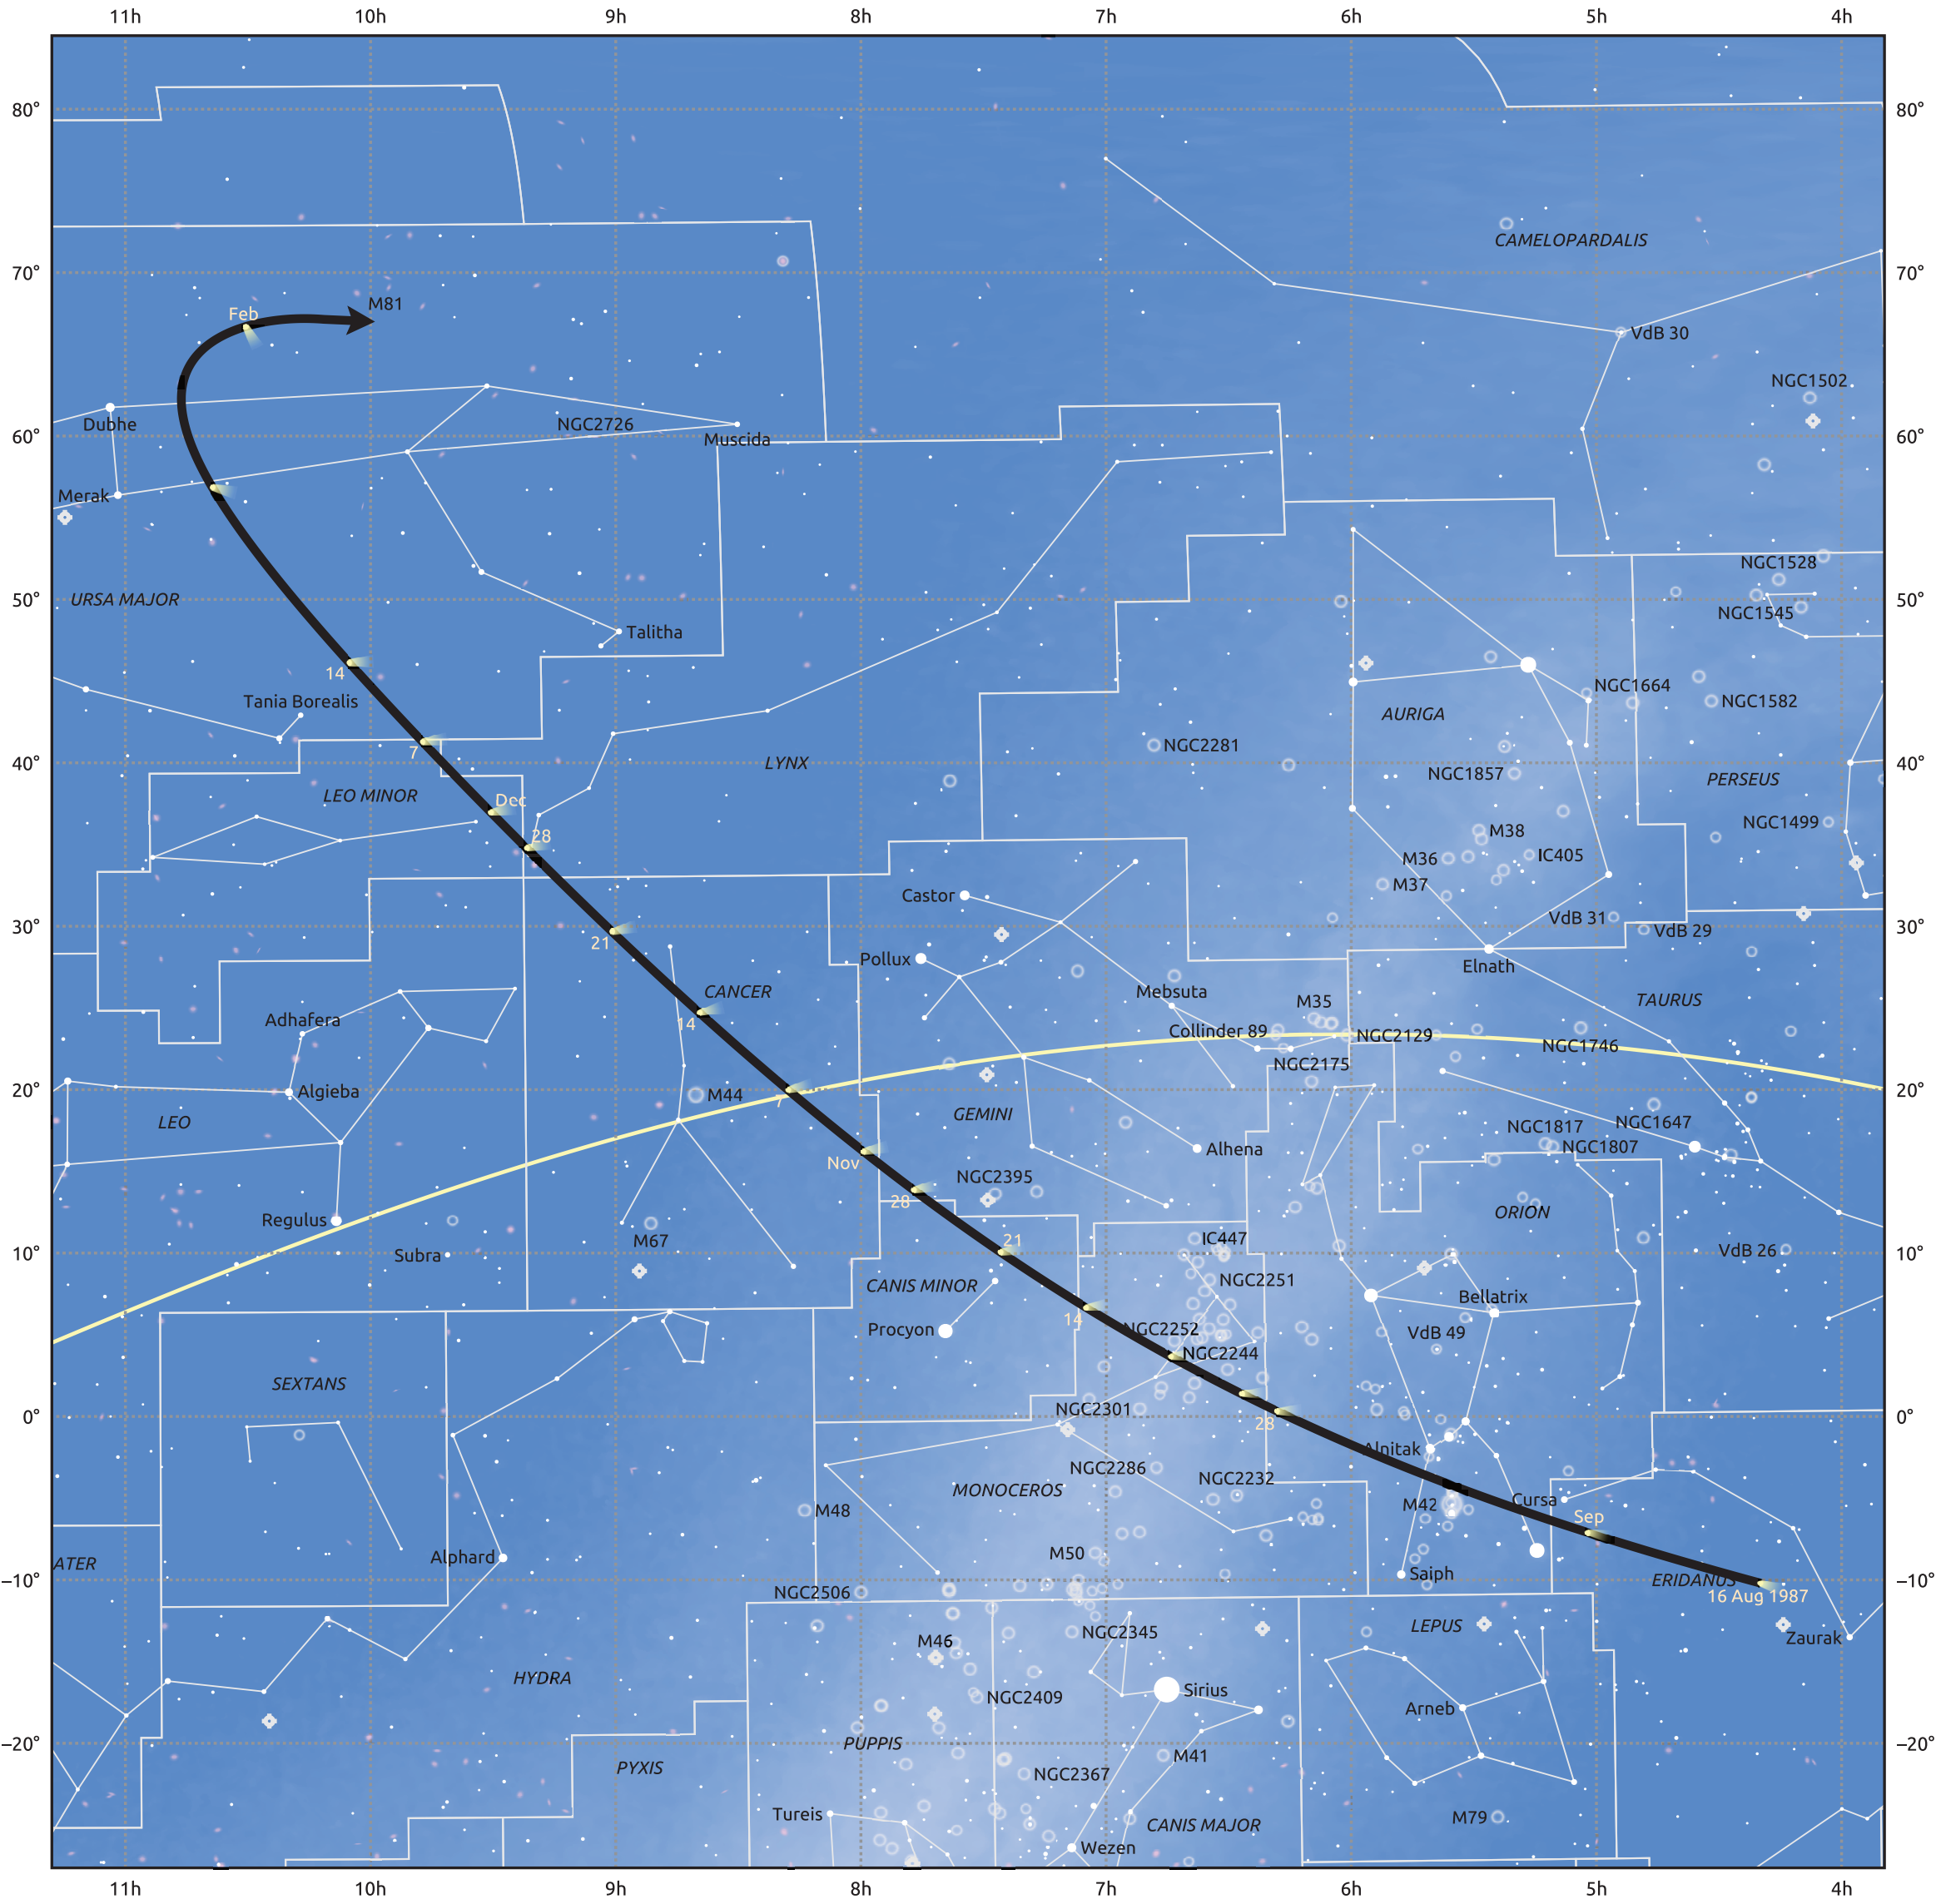

The path of 19P/Borrelly starting on 16 Aug 1987

© Dominic Ford 2011–2025. Date markers placed at midnight UTC. Downloaded from <https://in-the-sky.org>

Magnitude scale: \cdot 6.0 \cdot 5.0 \cdot 4.0 \cdot 3.0 \cdot 2.0 \bullet 1.0 \bullet 0.0 \bullet -1.0 \bullet -2.0

— Ecliptic Plane

Galaxy Bright nebula Open cluster Globular cluster Planetary nebula

Date	Mag
1987 Sep 1	10.7
1987 Sep 11	10.3
1987 Oct 12	9.3
1987 Nov 1	8.9
1988 Jan 1	9.8
1988 Jan 14	10.3
1988 Feb 6	11.3