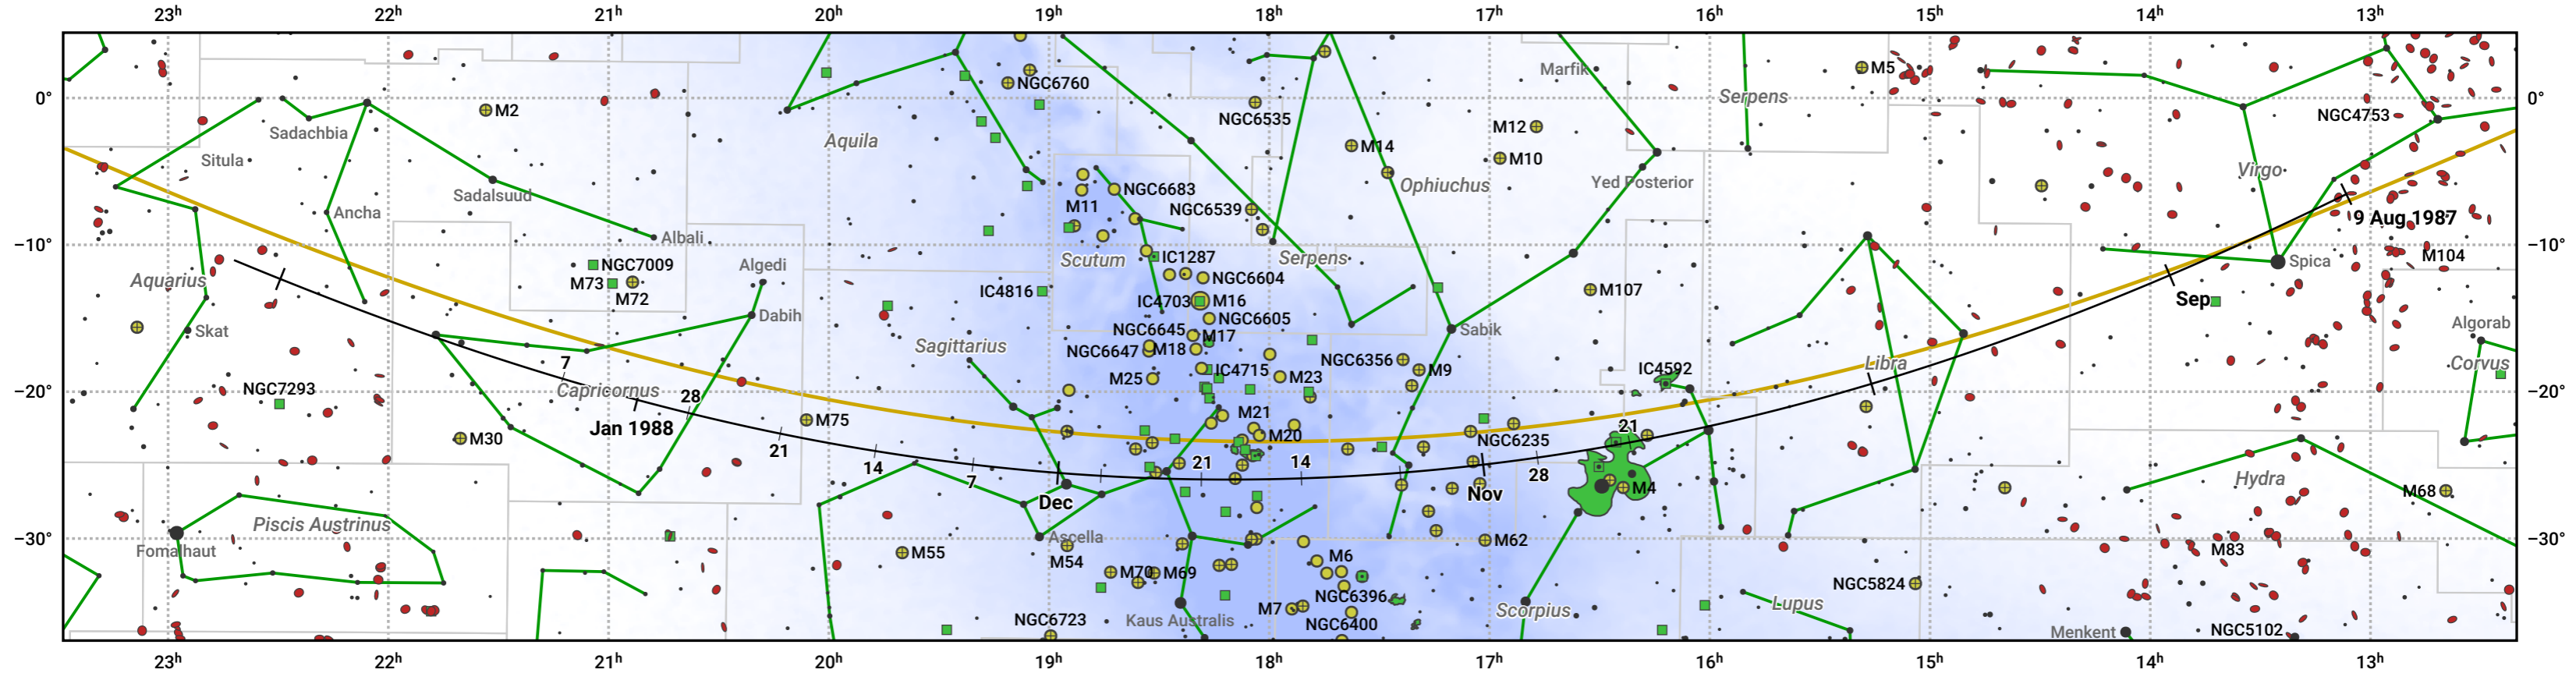

The path of 88P/Howell starting on 9 Aug 1987

© Dominic Ford 2011–2024. Date markers placed at midnight UTC. Downloaded from <https://in-the-sky.org>

Magnitude scale: ● -6.0 ● -5.0 ● -4.0 ● -3.0 ● -2.0 ● -1.0

— Ecliptic Plane

● Galaxy ■ Bright nebula ● Open cluster ⊕ Globular cluster

Date	Mag
1987 Sep 1	10.4
1987 Sep 20	10.0
1987 Nov 1	9.4
1988 Jan 1	10.2
1988 Jan 27	11.0