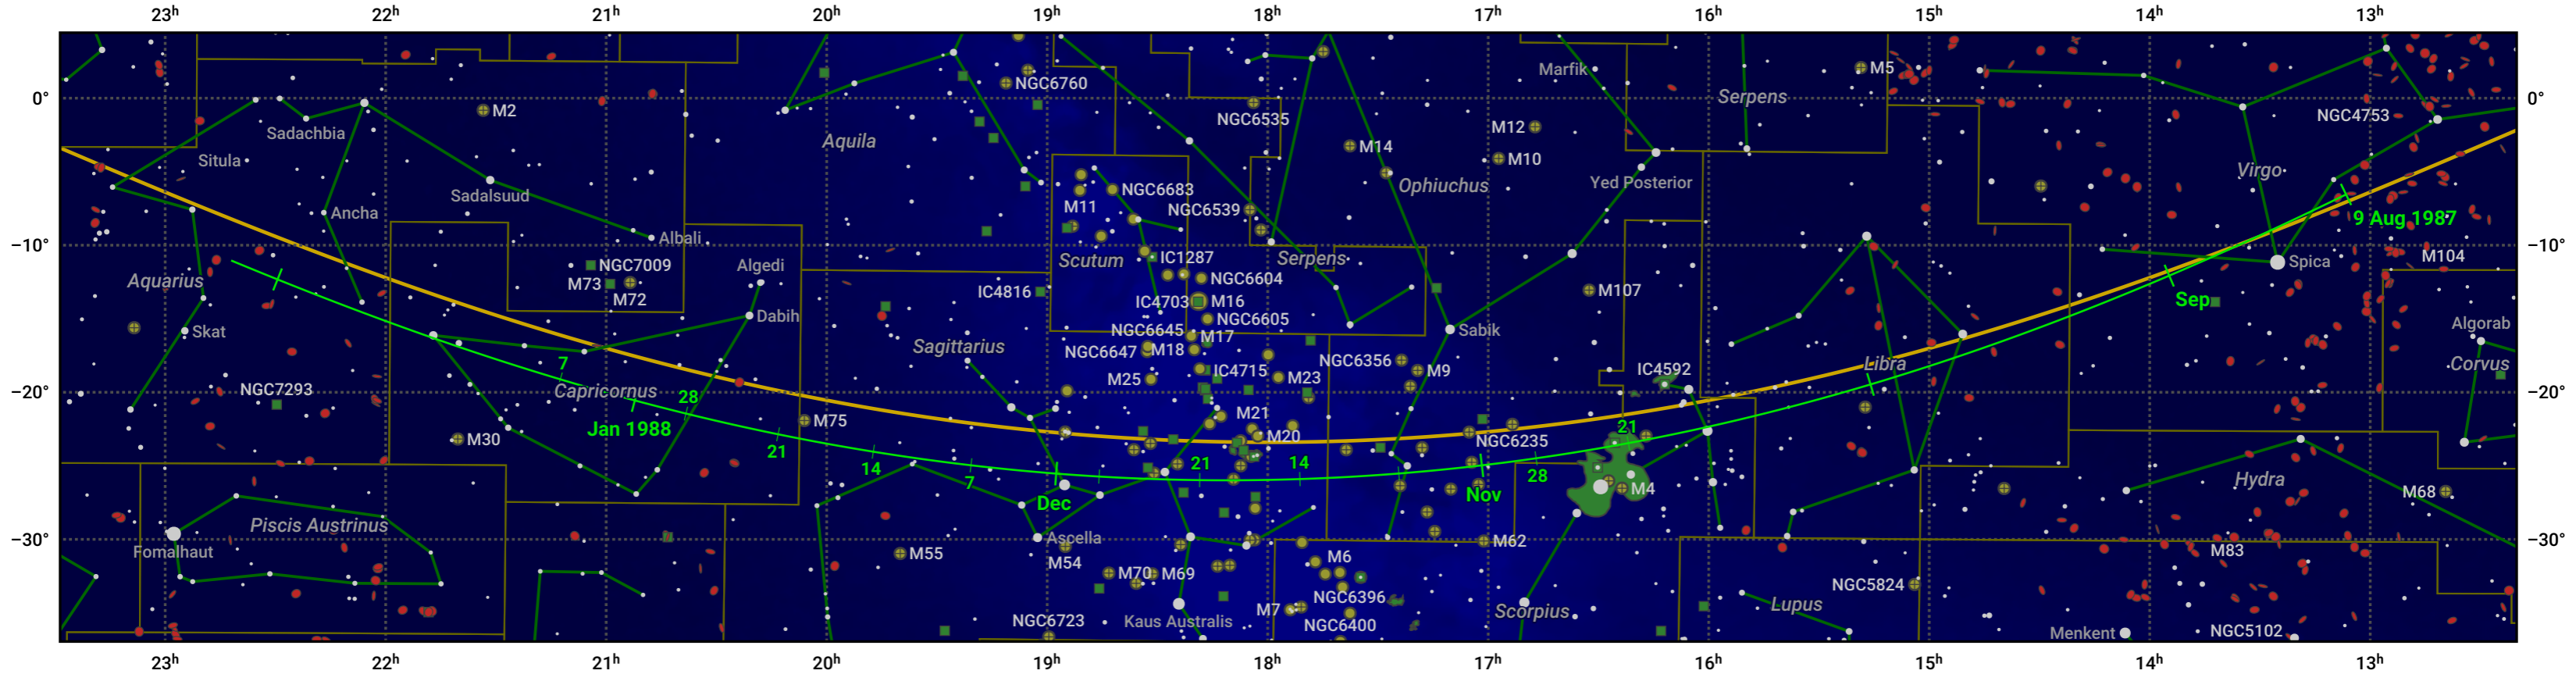

# The path of 88P/Howell starting on 9 Aug 1987

© Dominic Ford 2011–2024. Date markers placed at midnight UTC. Downloaded from <https://in-the-sky.org>

Magnitude scale: ● 6.0 ● 5.0 ● 4.0 ● 3.0 ● 2.0 ● 1.0

— Ecliptic Plane

● Galaxy    ■ Bright nebula    ● Open cluster    ● Globular cluster

Date	Mag
1987 Sep 1	10.4
1987 Sep 20	10.0
1987 Nov 1	9.4
1988 Jan 1	10.2
1988 Jan 27	11.0